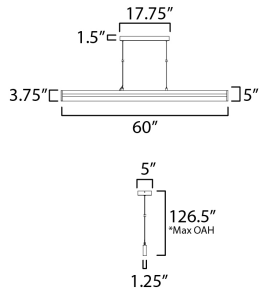

MEASUREMENTS

DIMENSION : 60" L x 1.25" W x 3.75" H
 MAX OAH : 126.5" OAH
 CANOPY : 5" W x 1.5" H x 17.75" L
 HANGING WEIGHT : 13.73 lb

LAMPING

INPUT VOLTAGE : 120-277V
 LUMENS : 2,400 Rated (1,600 Del.)
 BULB : 1 x 65W LED DC Integrated , 65W Total
 BULB INCLUDED : (Integrated)
 DIMMABLE : WIZ APP
 CRI : 90 CRI
 COLOR_TEMP : RGBTWK