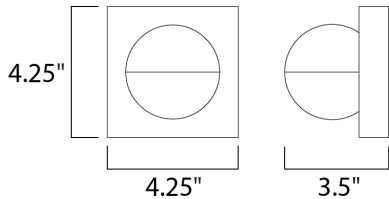

PRODUCT DESCRIPTION

MEASUREMENTS

DIMENSION : 4.25" W x 4.25" H x 3.5" Ext
 MAX OAH : 4.25" W x 1" H
 HANGING WEIGHT : 1.65 lb

LAMPING

INPUT VOLTAGE : 120V
 LUMENS : 280 Rated (140 Del.)
 BULB : 1 x 4W LED PCB Integrated , 4W Total
 BULB INCLUDED : (Integrated)
 DIMMABLE : Electronic Low Voltage (ELV)
 CRI : 90+ CRI
 COLOR_TEMP : 3000K
 LIGHTING_DIRECTION : Directional