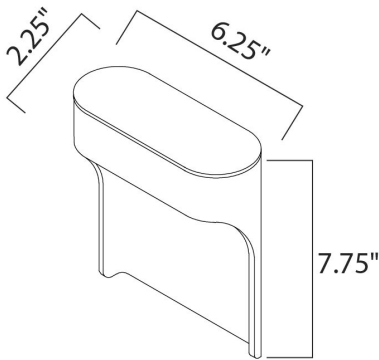

PRODUCT DESCRIPTION

MEASUREMENTS

DIMENSION : 6.25" W x 7.75" H x 2.25" Ext
 MAX OAH : 2.25" OAH 3.67" W x 0.63" H
 HANGING WEIGHT : 2.75 lb

LAMPING

INPUT VOLTAGE : 120V
 LUMENS : 560 Rated (337 Del.)
 BULB : 1 x 8W LED PCB Integrated , 8W Total
 BULB INCLUDED : (Integrated)
 DIMMABLE : ELV
 CRI : 90+ CRI
 COLOR_TEMP : 3000K
 LIGHTING_DIRECTION : Down

FINISHES OPTION

-  Bronze (BZ)
-  Satin Aluminum (SA)

MATERIAL

Aluminum, Acrylic

RATINGS

cETLus
 Wet Location
 ADA

ADDITIONAL

INSTALL UP/DOWN: UP/Down
 RATED LIFE 50000 Hours
 OPERATING TEMPERATURE:
 -20°C (-4°F), 40°C (104°F)