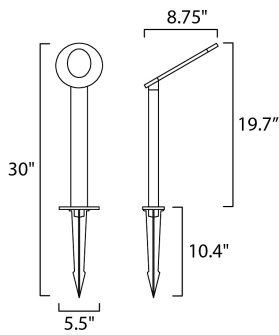

MEASUREMENTS

DIMENSION : 8.75" W x 20" H
 HANGING WEIGHT : 4 lb

LAMPING

INPUT VOLTAGE : 12V
 LUMENS : 346 Rated (224 Del.)
 BULB : 7 x 1W LED LED , 7W Total
 BULB INCLUDED : (Integrated)
 DIMMABLE : N
 CRI : 80+ CRI
 COLOR_TEMP : 3000K