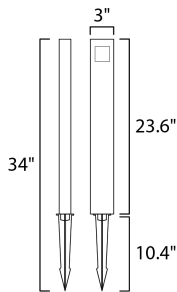

**MEASUREMENTS**

DIMENSION : 3" W x 34" H  
 HANGING WEIGHT : 4.895 lb

**LAMPING**

INPUT VOLTAGE : 12V  
 LUMENS : 210 Rated  
 BULB : 1 x 3W LED PCB Integrated , 3W Total  
 BULB INCLUDED : (Integrated)  
 DIMMABLE : N  
 CRI : 80+ CRI  
 COLOR\_TEMP : 3000K