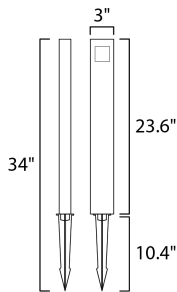

MEASUREMENTS

DIMENSION : 3" W x 34" H
 HANGING WEIGHT : 4.895 lb

LAMPING

INPUT VOLTAGE : 12V
 LUMENS : 210 Rated
 BULB : 1 x 3W LED PCB Integrated , 3W Total
 BULB INCLUDED : (Integrated)
 DIMMABLE : N
 CRI : 80+ CRI
 COLOR_TEMP : 3000K