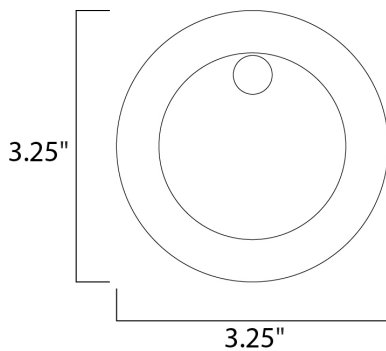

**PRODUCT DESCRIPTION**

**MEASUREMENTS**

DIMENSION : 3.25" W x 3.25" H x 1.5" Ext  
 BACK PLATE : 3" HCO  
 HANGING WEIGHT : 0.55 lb

**LAMPING**

INPUT VOLTAGE : 12V  
 LUMENS : 180 Rated (70 Del.)  
 BULB : 1 x 2W LED 12V PCB , 2W Total  
 BULB INCLUDED : (Integrated)  
 DIMMABLE : N  
 CRI : 90+ CRI  
 COLOR\_TEMP : 3000K  
 LIGHTING\_DIRECTION : Down