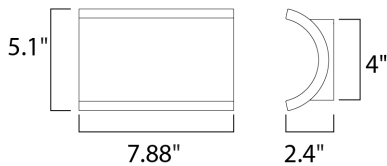

PRODUCT DESCRIPTION

MEASUREMENTS

DIMENSION : 7.88" W x 5.1" H x 2.4" Ext
 BACK PLATE : 4" W x 4" H x 4.7" HCO
 HANGING WEIGHT : 2.42 lb

LAMPING

INPUT VOLTAGE : 120V
 LUMENS : 1,120 Rated (380 Del.)
 BULB : 2 x 8W LED AC Integrated , 16W Total
 BULB INCLUDED : (Integrated)
 DIMMABLE : ELV
 CRI : 90+ CRI
 COLOR_TEMP : 3000K
 LIGHTING_DIRECTION : Up/Down