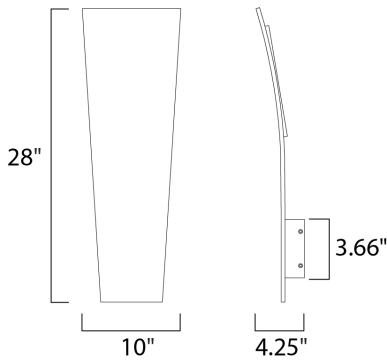

**PRODUCT DESCRIPTION**

**MEASUREMENTS**

DIMENSION : 10" W x 28" H x 4.25" Ext  
 BACK PLATE : 3.66" W x 3.66" H x 24" HCO  
 HANGING WEIGHT : 8.8 lb

**LAMPING**

INPUT VOLTAGE : 120V  
 LUMENS : 1,960 Rated  
 BULB : 2 x 14W LED PCB Integrated , 28W Total  
 BULB INCLUDED : (Integrated)  
 DIMMABLE : ELV  
 CRI : 90+ CRI  
 COLOR\_TEMP : 3000K  
 LIGHTING\_DIRECTION : Indirect

**FINISHES OPTION**

 Satin Aluminum (SA)

**MATERIAL**

Aluminum

**RATINGS**

cETLus  
 Wet Location

**ADDITIONAL**

INSTALL UP/DOWN: UP/Down  
 OPERATING TEMPERATURE:  
 -20°C (-4°F), 40°C (104°F)