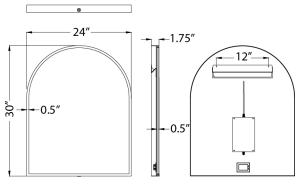

MEASUREMENTS

DIMENSION : 24" W x 30" H x 1.75" Ext
 HANGING WEIGHT : 12.1 lb

LAMPING

INPUT VOLTAGE : 120V
 LUMENS : 3,900 Rated (780 Del.)
 BULB : 1 x 36W LED DC Integrated , 36W Total
 BULB INCLUDED : (Integrated)
 DIMMABLE : Touch Switch
 CRI : 90 CRI
 COLOR_TEMP : 3000K