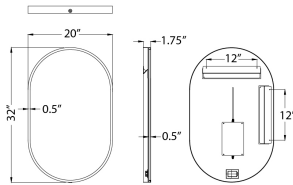

**MEASUREMENTS**

DIMENSION : 20" W x 32" H x 1.75" Ext  
 HANGING WEIGHT : 13 lb

**LAMPING**

INPUT VOLTAGE : 120V  
 LUMENS : 4,300 Rated (860 Del.)  
 BULB : 1 x 36W LED DC Integrated , 36W Total  
 BULB INCLUDED : (Integrated)  
 DIMMABLE : Touch Switch  
 CRI : 90 CRI  
 COLOR\_TEMP : 3000K