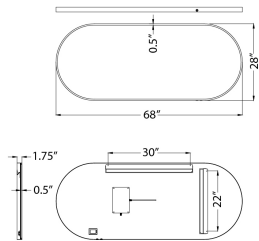

MEASUREMENTS

DIMENSION : 68" W x 28" H x 1.75" Ext
 HANGING WEIGHT : 34 lb

LAMPING

INPUT VOLTAGE : 120V
 LUMENS : 5,400 Rated (1,080 Del.)
 BULB : 1 x 60W LED DC Integrated , 60W Total
 BULB INCLUDED : (Integrated)
 DIMMABLE : Touch Switch
 CRI : 90 CRI
 COLOR_TEMP : 3000K

FINISHES OPTION

-  Black (BK)
-  Gold (GLD)
-  Satin Nickel (SN)

MATERIAL

Aluminum, PC , Glass

RATINGS

cETLDamp Location
 ADA

ADDITIONAL

RATED LIFE 35000 Hours
 OPERATING TEMPERATURE:
 -20°C (-4°F), 40°C (104°F)