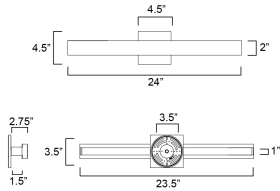

PRODUCT DESCRIPTION

An update to our popular Line series, the Line 5CCT uses a wider profile of aluminum with adjustable color temperatures. Simply toggle between the 5 settings: 2700-3000-3500-4000-500K to suit the space where it is installed. Following the original design's premise, the Line is a straight and flat bar that indirectly casts light indirectly on the surface behind it.

MEASUREMENTS

DIMENSION : 24" L 4.5" H x 2.75" Ext
 BACK PLATE : 4.5" W x 4.5" H x 12" HCO
 HANGING WEIGHT : 2.42 lb

LAMPING

INPUT VOLTAGE : 120V
 LUMENS : 1,800 Rated (1,250 Del.)
 BULB : 2 x 6.5W LED AC Integrated , 13W Total
 BULB INCLUDED : (Integrated)
 CRI : 90 CRI
 COLOR_TEMP : 27-30-35-40-50K
 LIGHTING_DIRECTION : Indirect