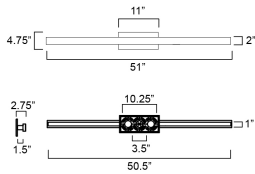

PRODUCT DESCRIPTION

An update to our popular Line series, the Line 5CCT uses a wider profile of aluminum with adjustable color temperatures. Simply toggle between the 5 settings: 2700-3000-3500-4000-500K to suit the space where it is installed. Following the original design's premise, the Line is a straight and flat bar that indirectly casts light indirectly on the surface behind it.

MEASUREMENTS

DIMENSION : 51" L 4.5" H x 2.75" Ext
 BACK PLATE : 4.75" W x 11" H x 25.5" HCO
 HANGING WEIGHT : 3.63 lb

LAMPING

INPUT VOLTAGE : 120V
 LUMENS : 2,100 Rated (1,750 Del.)
 BULB : 2 x 15W LED AC Integrated , 30W Total
 BULB INCLUDED : (Integrated)
 DIMMABLE :
 CRI : 90 CRI
 COLOR_TEMP : 27-30-35-40-50K
 LIGHTING_DIRECTION : Indirect