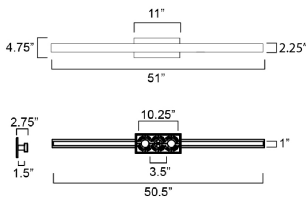

PRODUCT DESCRIPTION

Sleek architectural lines meet flexible performance. The Sidelux Outdoor sconce features a wide, flat aluminum profile that casts light along its sides in a continuous glow. Rated for Wet Locations and finished in durable powder-coat finishes that include Matte White, Black, Architectural Bronze, and Satin Aluminum, the Sidelux ensures clean, modern styling for any exterior setting. A plated variation in Natural Aged Brass or Polished Chrome brings the same refined silhouette indoors, see Sidelux: Bath Vanity.

MEASUREMENTS

DIMENSION : 51" L 4.75" H x 3" Ext
 BACK PLATE : 4.75" W x 11" H x 25.5" HCO
 HANGING WEIGHT : 6.38 lb

LAMPING

INPUT VOLTAGE : 120V
 LUMENS : 4,200 Rated (3,000 Del.)
 BULB : 2 x 30W LED AC Integrated , 60W Total
 BULB INCLUDED : (Integrated)
 DIMMABLE :
 CRI : 90 CRI
 COLOR_TEMP : 3000K
 LIGHTING_DIRECTION : Indirect