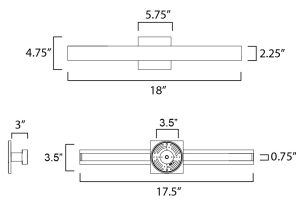

PRODUCT DESCRIPTION

Pure geometry, tailored for the bath. The Sidelux Vanity light extends a streamlined aluminum bar that washes light in both directions, creating a clean, modern effect. A simple color temperature selectable switch toggles through five color temperatures - 2700 K, 3000 K, 3500 K, 4000 K, and 5000 K - so you can match the mood or task at hand. Finished in luxurious Natural Aged Brass or crisp Polished Chrome, this design is also available as an outdoor-rated sconce finished in powder-coat options that offers that same seamless look throughout the home, see Sidelux: Outdoor.

MEASUREMENTS

DIMENSION : 18" L 4.75" H x 3" Ext
 BACK PLATE : 4.75" W x 5.75" H x 9" HCO
 HANGING WEIGHT : 1.76 lb

LAMPING

INPUT VOLTAGE : 120V
 LUMENS : 1,260 Rated (820 Del.)
 BULB : 2 x 9W LED AC Integrated , 18W Total
 BULB INCLUDED : (Integrated)
 CRI : 90 CRI
 COLOR_TEMP : 27-30-35-40-50K
 LIGHTING_DIRECTION : Indirect

FINISHES OPTION

-  Polished Chrome (PC)
-  Satin Brass (SBR)

MATERIAL

Aluminum, PC

RATINGS

cETLus
 Damp Location
 CA Title 24
 ADA

ADDITIONAL

INSTALL UP/DOWN: Vertical/Horizontal
 RATED LIFE 35000 Hours
 OPERATING TEMPERATURE:
 -20°C (-4°F), 40°C (104°F)