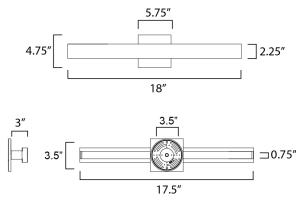

PRODUCT DESCRIPTION

Pure geometry, tailored for the bath. The Sidelux Vanity light extends a streamlined aluminum bar that washes light in both directions, creating a clean, modern effect. A simple color temperature selectable switch toggles through five color temperatures - 2700 K, 3000 K, 3500 K, 4000 K, and 5000 K - so you can match the mood or task at hand. Finished in luxurious Natural Aged Brass or crisp Polished Chrome, this design is also available as an outdoor-rated sconce finished in powder-coat options that offers that same seamless look throughout the home, see Sidelux: Outdoor.

MEASUREMENTS

DIMENSION : 18" L 4.75" H x 3" Ext
 BACK PLATE : 4.75" W x 5.75" H x 9" HCO
 HANGING WEIGHT : 1.76 lb

LAMPING

INPUT VOLTAGE : 120V
 LUMENS : 1,260 Rated (820 Del.)
 BULB : 2 x 9W LED AC Integrated , 18W Total
 BULB INCLUDED : (Integrated)
 CRI : 90 CRI
 COLOR_TEMP : 27-30-35-40-50K
 LIGHTING_DIRECTION : Indirect

FINISHES OPTION

-  Polished Chrome (PC)
-  Satin Brass (SBR)

MATERIAL

Aluminum, PC

RATINGS

cETLus
 Damp Location
 CA Title 24
 ADA

ADDITIONAL

INSTALL UP/DOWN: Vertical/Horizontal
 RATED LIFE 35000 Hours
 OPERATING TEMPERATURE:
 -20°C (-4°F), 40°C (104°F)