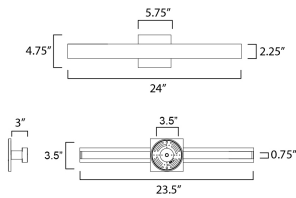

PRODUCT DESCRIPTION

Pure geometry, tailored for the bath. The Sidelux Vanity light extends a streamlined aluminum bar that washes light in both directions, creating a clean, modern effect. A simple color temperature selectable switch toggles through five color temperatures - 2700 K, 3000 K, 3500 K, 4000 K, and 5000 K - so you can match the mood or task at hand. Finished in luxurious Natural Aged Brass or crisp Polished Chrome, this design is also available as an outdoor-rated sconce finished in powder-coat options that offers that same seamless look throughout the home, see Sidelux: Outdoor.

MEASUREMENTS

DIMENSION : 24" L 4.75" H x 3" Ext
 BACK PLATE : 4.75" W x 5.75" H x 12" HCO
 HANGING WEIGHT : 3.08 lb

LAMPING

INPUT VOLTAGE : 120V
 LUMENS : 1,680 Rated (1,220 Del.)
 BULB : 2 x 12W LED AC Integrated , 24W Total
 BULB INCLUDED : (Integrated)
 CRI : 90 CRI
 COLOR_TEMP : 27-30-35-40-50K
 LIGHTING_DIRECTION : Indirect

FINISHES OPTION

-  Polished Chrome (PC)
-  Satin Brass (SBR)

MATERIAL

Aluminum, PC

RATINGS

cETLus
 Damp Location
 CA Title 24
 ADA

ADDITIONAL

INSTALL UP/DOWN: Vertical/Horizontal
 RATED LIFE 35000 Hours
 OPERATING TEMPERATURE:
 -20°C (-4°F), 40°C (104°F)