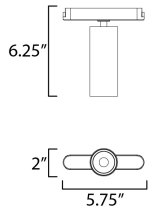

MEASUREMENTS

DIMENSION : 5.75" L x 2" W x 6.25" H
 HANGING WEIGHT : 0.52 lb

LAMPING

INPUT VOLTAGE : 120-277V
 LUMENS : 1,080 Rated (850 Del.)
 BULB : 1 x 12W LED DC Integrated , 12W Total
 BULB INCLUDED : (Integrated)
 DIMMABLE : Triac
 CRI : 90 CRI
 COLOR_TEMP : 3000K
 LIGHTING_DIRECTION : Down