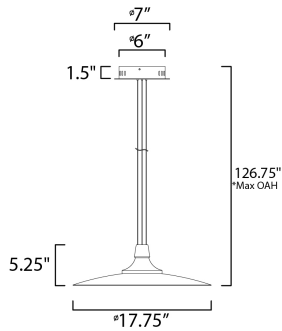

PRODUCT DESCRIPTION

Low profile cone shape metal shades finished in Black are fitted with a Satin White glass diffuser which conceals a high power LED light source.

FINISHES OPTION

 Black (BK)

GLASS

Satin White 92

MATERIAL

Aluminum, Steel, Glass

RATINGS

cETLus
Dry Location

ADDITIONAL

SLOPE: 30
RATED LIFE 50000 Hours
OPERATING TEMPERATURE:
-20°C (-4°F), 40°C (104°F)

MEASUREMENTS

DIMENSION : 17.75" L x 17.75" W x 5.25" H
MAX OAH : 126.75" OAH
CANOPY : 7" W x 1.5" H x 7" L
HANGING WEIGHT : 5.06 lb

LAMPING

INPUT VOLTAGE : 120V
LUMENS : 680 Rated (400 Del.)
BULB : 1 x 8.5W LED PCB Integrated , 8W Total
BULB INCLUDED : (Integrated)
DIMMABLE : ELV or Triac CL
CRI : 90 CRI
COLOR_TEMP : 3000K

*max overall height