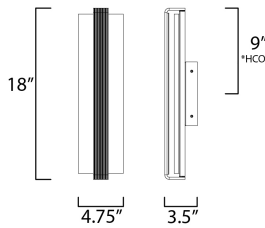

PRODUCT DESCRIPTION

A rippled horizontal bar in Polished Chrome illuminates hand-crafted artisanal Piastra-style glass. The glass's intricate texture creates an interesting light effect on the wall. Can be mounted either vertically as a wall sconce or horizontally over a mirror.