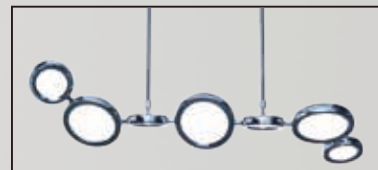

**B**

**E21142-01PC**  
Pendant

**C**

• Adjustable Die Cast rings to allow for unique design arrangements, and directional lighting.

	ITEM #	FINISH	LAMPING	DIMENSION	LUMENS	Additional Information
<b>B</b>	E21144	01PC	56.4W PCB LED 3000K (Integrated)	38"L x 15.5"W x 1"H x 42.25"OAH	5076	Telescopic stem  
<b>C</b>	E21142	01PC	10.8W PCB LED 3000K (Integrated)	6.75"W x 7"H x 128.5"OAH	972	  