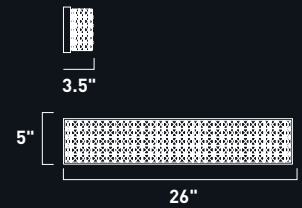

E24278-20PC
Bath Vanity

D