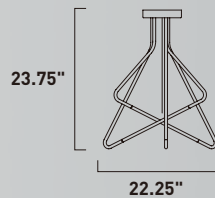

# TRIAD

- Matte White tubing intersect to form creative shadow casting
- 3000K Color Temperature
- CRI 80+
- Dimmable with Triac dimmers

**E23073-MW**  
Flush Mount

**A**

**E23077-MW**  
Flush Mount

**B**

	ITEM #	FINISH	LAMPING	DIMENSION	CRI	LUMENS	Additional Information
<b>A</b>	E23073	MW	24W PCB LED 3000K (Integrated)	22.25"W x 23.75"H	80+	1680	LED
<b>B</b>	E23077	MW	50W PCB LED 3000K (Integrated)	32.25"W x 37"H	80+	3500	LED