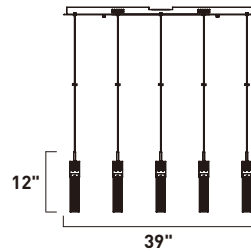

ITEM #	FINISH	LAMPING	DIMENSION	LUMENS	Additional Information
A	E22764	89BZ, 89PC	5 x 7.5W LED 3000K (Integrated)	39"L x 4.75"W x 12"H x 120"OAH	1180	

Finish options: Etched/Bubble glass (89) Bronze (BZ) Polished Chrome (PC)