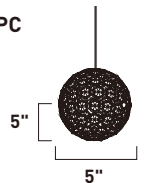

ITEM #	FINISH	LAMPING	DIMENSION	LUMENS	Additional Information
D	EP96080	24, 25	1 x 20W G4 (Incl.)	4"W x 4"H	320	Includes a RapidJack fitting Two glass options
E	EP96070	10PC	1 x 50W GY6.35 T4 (Incl.)	7"W x 4"H	750	Includes a RapidJack fitting
F	EP96038	10SN	1 x 50W GY6.35 T4 (Incl.)	5"W x 7"H	750	Includes a RapidJack fitting
G	EP96077	20PC	1 x 20W G4 (Incl.)	5"W x 5"H	320	Includes a RapidJack fitting

Finish: Clear (24) or Amber (25) with Satin Nickel (SN)
Steel Web shade (10) with Polished Chrome (PC)
Clear/White glass (10) with Satin Nickel (SN)
Clear Crystal (20) with Polished Chrome (PC)