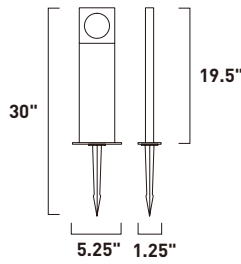

E41365-BZ, SA
Pathway Light

B