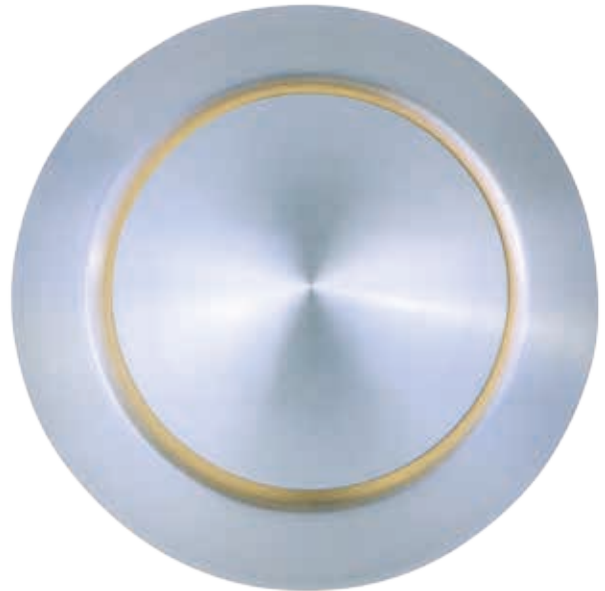

A

B

	ITEM #	FINISH	LAMPING	DIMENSION	HCO	LUMENS		Additional Information
						CRI	INIT. DEL.	
A	E41374	SA, BZ	4W LED 3000K (Integrated)	4.75"W x 4.75"H x 2.5"Ext.	2.25"	90	280 220	
B	E41375	SA, BZ	4W LED 3000K (Integrated)	6.25"W x 6.25"H x 2"Ext.	3.25"	90	280 220	

Finish options: Satin Aluminum (SA) Bronze (BZ)