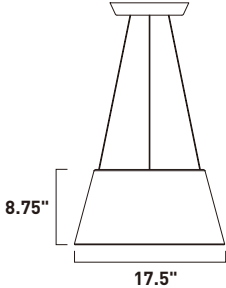

QUANTUM

- Black Aluminum pendants with tapered cylinder
- Open bottom and top to provide up and down-lighting
- White Acrylic diffuser
- CRI 80+
- Dimmable with Triac Dimmer

• View from top

	ITEM #	FINISH	LAMPING	DIMENSION	CRI	LUMENS	Additional Information
A	E20908	BK	2 x 40W LED 3000K (Integrated)	24"W x 12"H x 133.5"OAH	80+	5600	
B	E20906	BK	2 x 30W LED 3000K (Integrated)	17.5"W x 8.75"H x 130.5"OAH	80+	3500	

Finish: Black (BK)