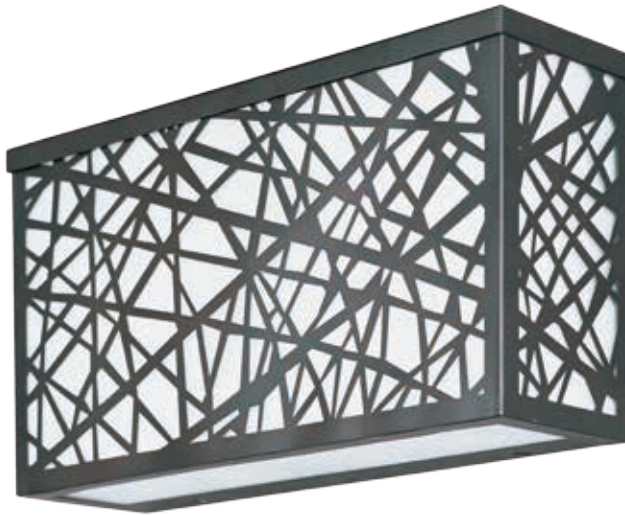

INCA LED

- 304 Grade Stainless Steel
- Features a White Acrylic liner and diffuser
- Suitable for Indoor and Outdoor locations
- 3000K Color Temperature

E21336-61BZ, -61PC
Wall Sconce

A