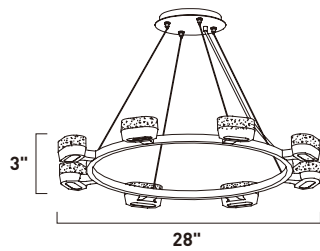

E22898-89PC
Pendant

A

VOLT

This contemporary design feature oval shaped die cast cups finished in Polished Chrome which supports matching shape bubble glass shades. Each cup has dual LED modules which both light the glass shade above and provide down light below.