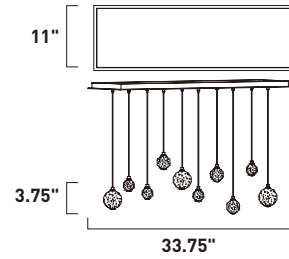

D

E24504-91PC
Pendant

F