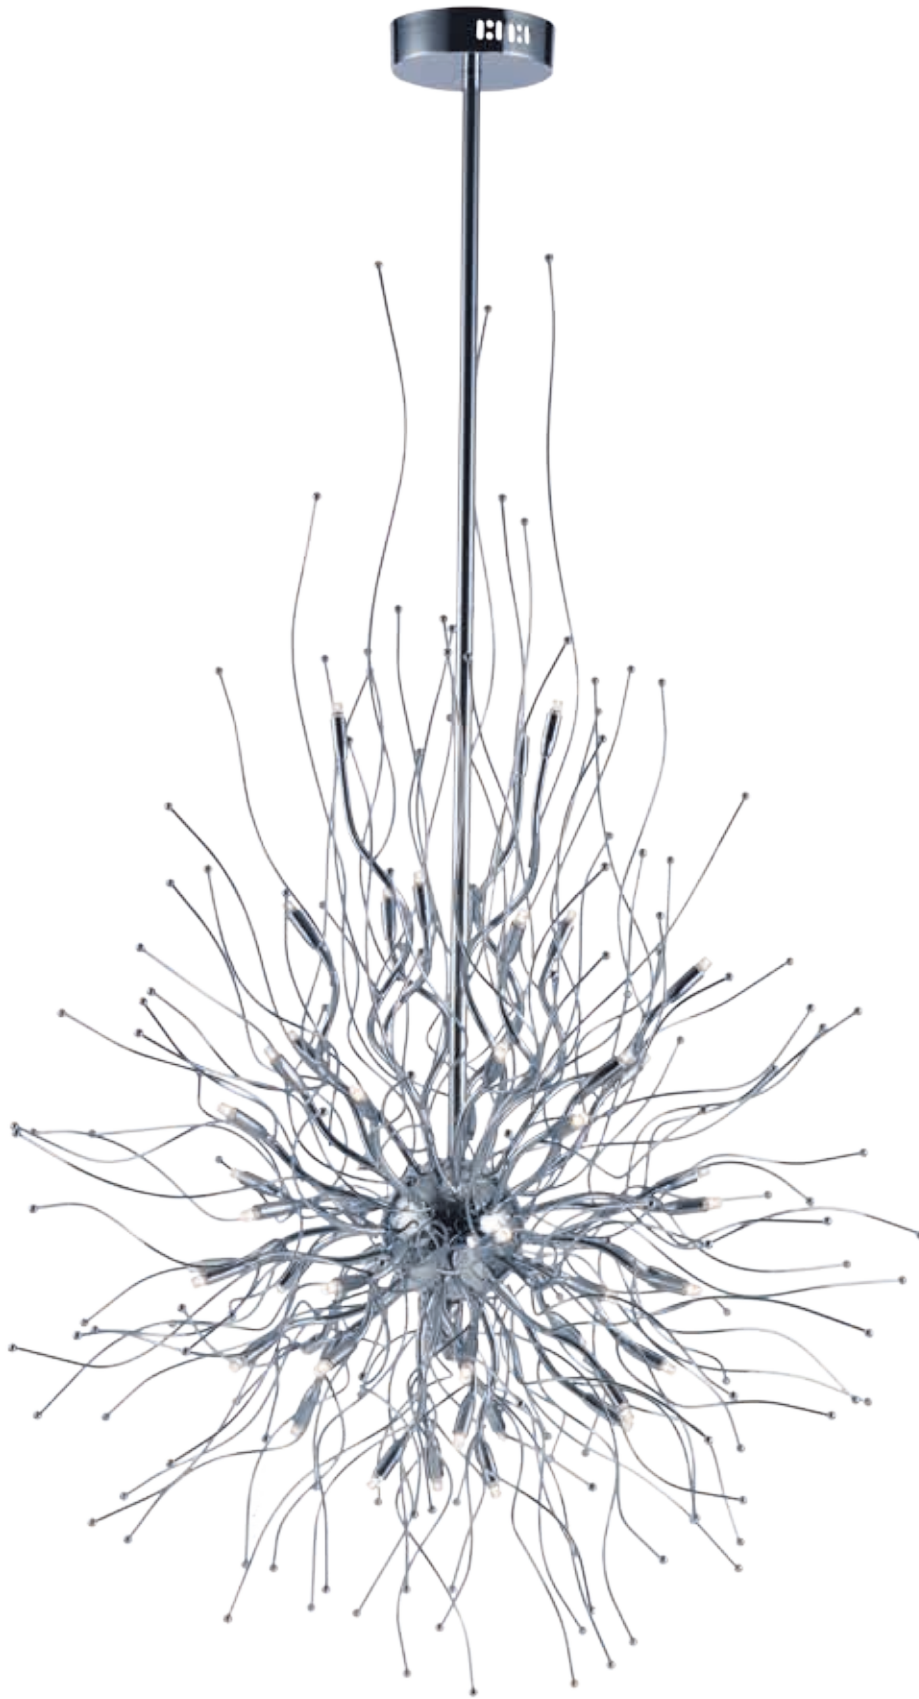

ORION

- Lamps Included
- Energy Efficient
- 3000K Color Temperature
- CRI 80+
- Dimmable with Electronic Low Voltage (ELV) dimmer

E24676-PC
Pendant

A

ITEM #	FINISH	LAMPING	DIMENSION	CRI	LUMENS	Additional
						Information
A E24676	PC	58.8W LED G4 3000K (Incl.)	31.5"W x 49"H x 94"OAH	80+	5390	Includes One 6" Stem (ESTR06206PC-DZ) Includes Three 12" Stems (ESTR06212PC-DZ)

Finish: Polished Chrome (PC)