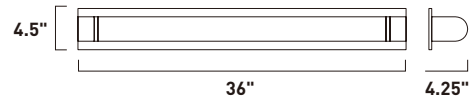

Finish options: Satin Aluminum (SA) White (WT)

**E41465-SA, WT**  
Wall Sconce

**C**

**E41464-SA, WT**  
Wall Sconce

**D**

**E41463-SA, WT**  
Wall Sconce

**E**

• Rotates 180° degrees