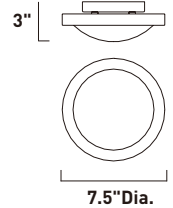

E53832-09SN
Wall/Flush Mount

C