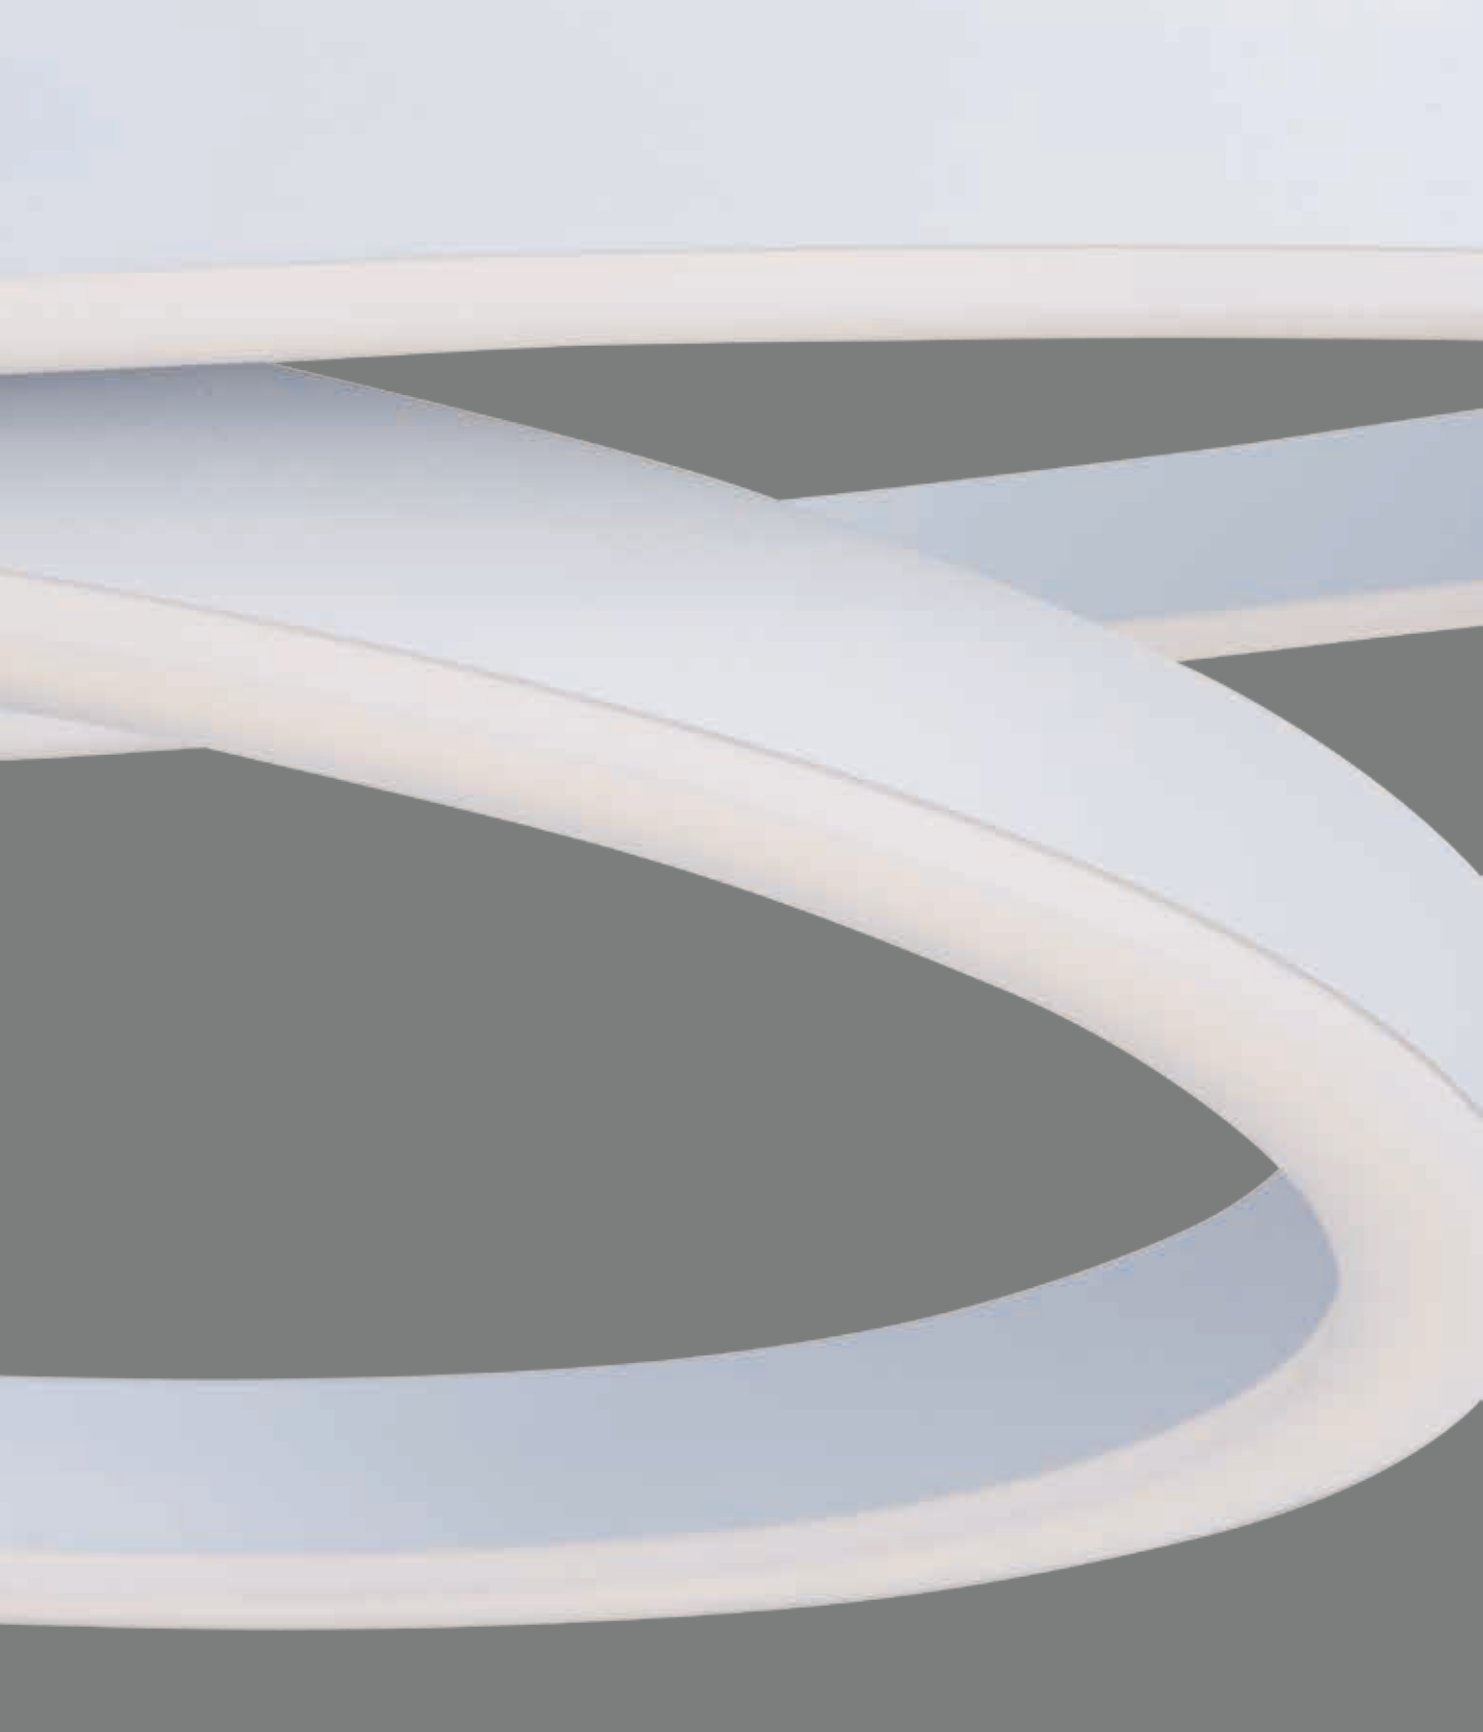

# CIRQUE

Matte White rings suspend in a unique fashion as if relying on each other for support. A continuous band of LED evenly spread generous amounts of dimmable light into the space. Ceiling fixtures can also double as wall mounts.