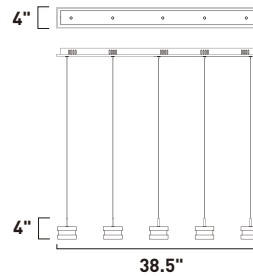

ITEM #	FINISH	LAMPING	DIMENSION	LUMENS	Additional Information
A	E22685	01PC	5 x 4.8W LED 3000K (Integrated)	38.5"L x 4"W x 4"H x 126"OAH	1440	

Finish: White glass (01) Polished Chrome (PC)