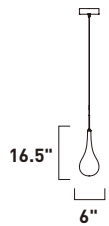

E23129-18PC
Pendant
B