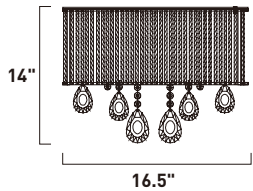

GALA

- Twisted glass rods shade
- Unique faceted dimple crystal
- G9, Xenon lamps included

(Optional)
BUL-2.9W-G9-CL-120V
G9 LED Bulb
2.9W
Color Temperature: 2700K/3500K
Total Rated Lumens: 190/200
Life Rated: 25,000 Hours
CRI: 80+
Dimmable

B

A

C

	ITEM #	FINISH	LAMPING	DIMENSION	HCOS	LUMENS	Additional Information
A	E22293	18PC	9 x 40W G9 Xenon (Incl.)	16.5"W x 14"H		4500	
B	E22290	18PC	2 x 40W G9 Xenon (Incl.)	7"W x 15.5"H x 3.5"Ext.	5.8"	1000	
C	E22291	18PC	3 x 25W G9 Xenon (Incl.)	6"W x 13.75"H x 98"OAH		720	⬆️ 120°

Finish: Crystal glass (18) Polished Chrome (PC)