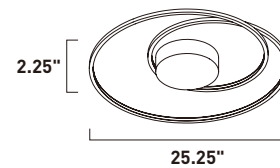

ITEM #	FINISH	LAMPING	DIMENSION	CRI	LUMENS		Additional Information
						INIT.	DEL.	
B	E21320	MS	33W LED 3000K (Integrated)	18.25"W x 2.25"H	80+	2310	1275	LED
C	E21322	MS	55W LED 3000K (Integrated)	25.25"W x 2.25"H	80+	3850	1980	LED

Finish: Matte Silver (MS)