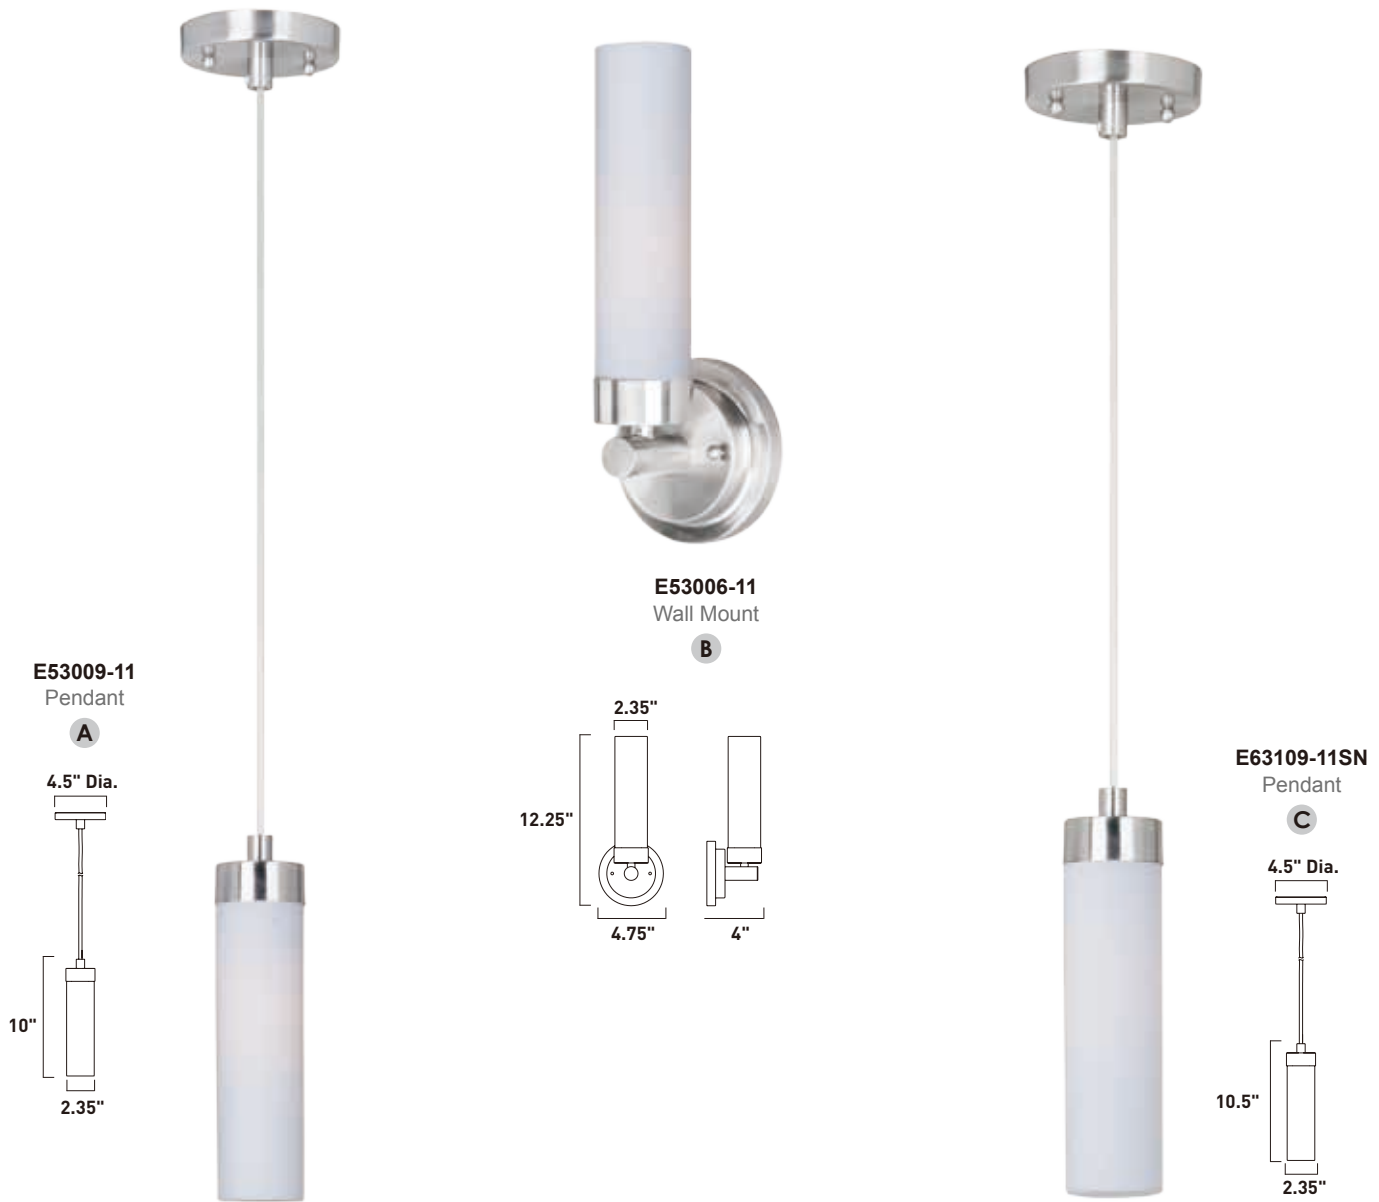

CILANDRO

As efficient as it is beautiful, the Cilandro collection is poetry in motion. Presenting a simple statement with both style and grace, the collection is sure to add a touch of elegance to any room. With a combination of cylinder Matte White glass and a Satin Nickel finish, the collection's incandescent illumination offers a warm flare, complementing its design style.

- Standard Dimmable

	ITEM #	FINISH	LAMPING	DIMENSION	HCO	CRI	LUMENS	Additional Information
A	E53009	11	1 x 40W MB T10 (Not Incl.)	4.5"W x 10"H x 134"OAH			745	Glass is enclosed
B	E53006	11	1 x 40W MB T10 (Not Incl.)	4.75"W x 12.25"H x 4"Ext.	10"		745	Glass is enclosed
C	E63109	11SN	4 x 2.4W LED 3000K (Incl.)	4.5"W x 10.5"H x 134"OAH		80	672	Glass is enclosed Dry Location only

Finish: Matte White glass (11) Satin Nickel (SN)