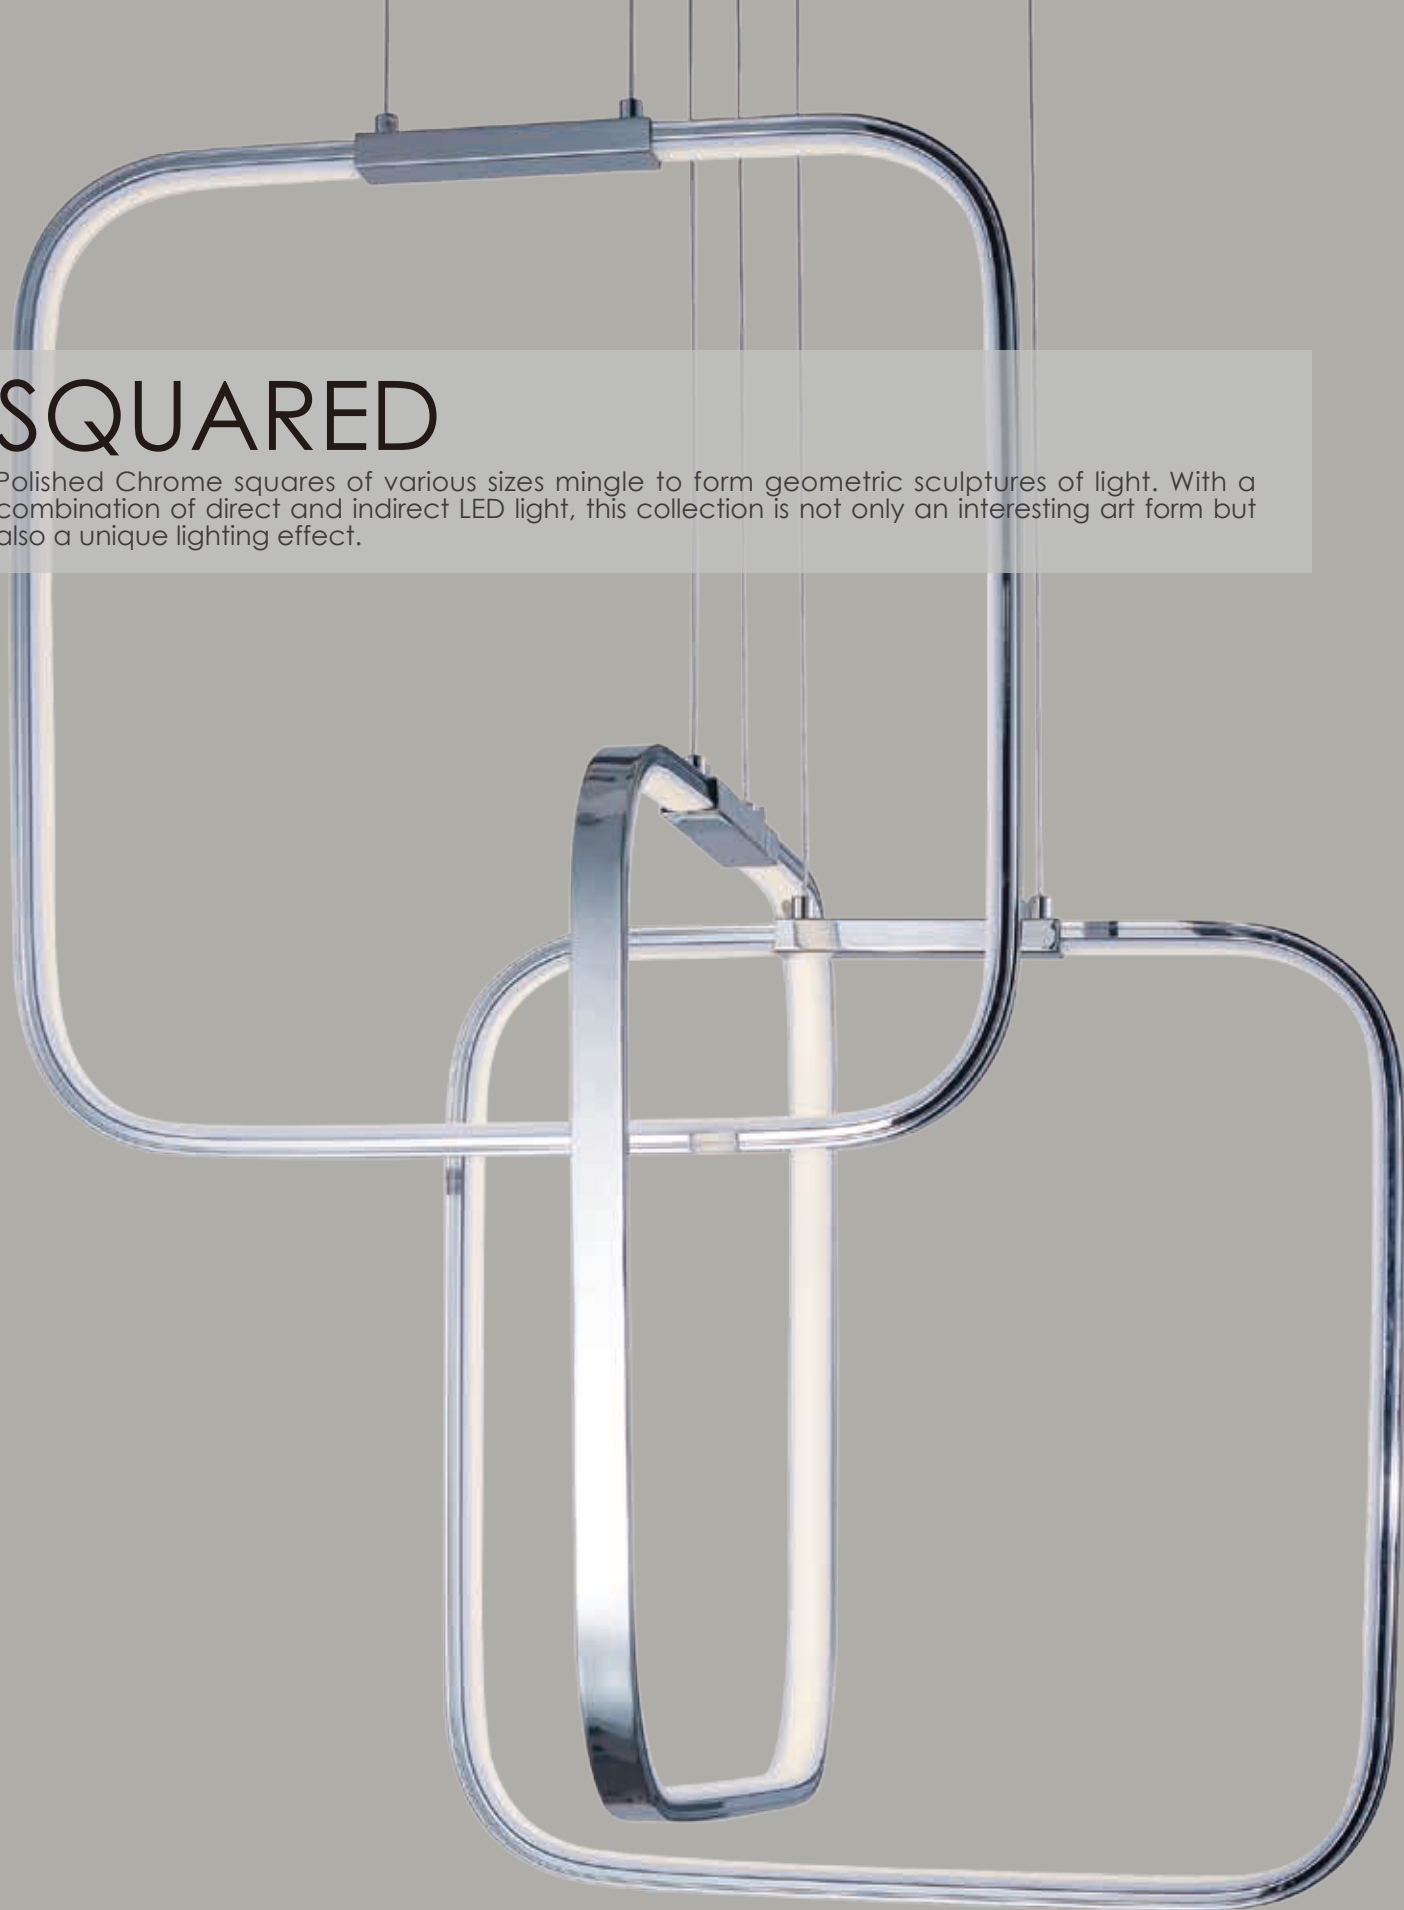

SQUARED

Polished Chrome squares of various sizes mingle to form geometric sculptures of light. With a combination of direct and indirect LED light, this collection is not only an interesting art form but also a unique lighting effect.