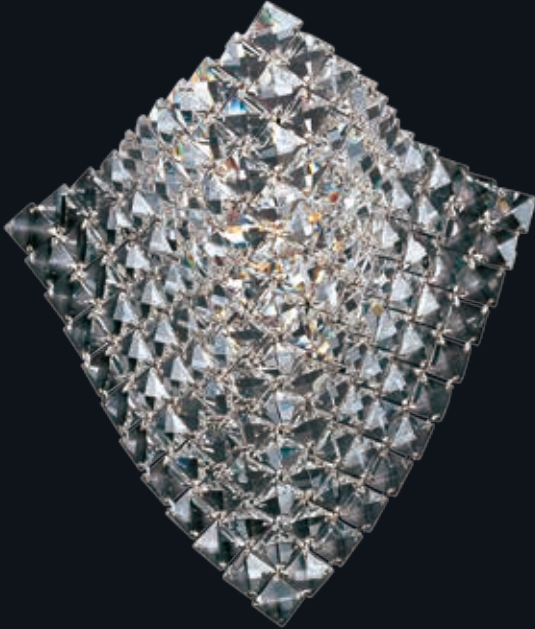

E24270-20PC
Wall Mount

B

(Optional)
BUL-2.9W-G9-CL-120V
G9 LED Bulb
2.9W
Color Temperature: 2700K/3500K
Total Rated Lumens: 190/200
Life Rated: 25,000 Hours
CRI: 80+
Dimmable

	ITEM #	FINISH	LAMPING	DIMENSION	HCO	LUMENS	Additional Information
A	E24272	20PC	4 x 40W G9 Xenon (Incl.)	15.5"W x 5"H		1600	
B	E24270	20PC	1 x 40W G9 Xenon (Incl.)	11.75"W x 14.25"H x 8.75"Ext.	5.5"	400	

Finish: Crystal (20) Polished Chrome (PC)