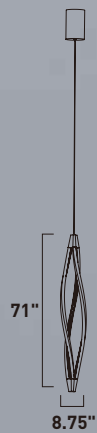

B

E41392-11MW
Pendant

C