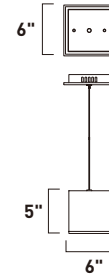

E22264-61PC
Pendant

C