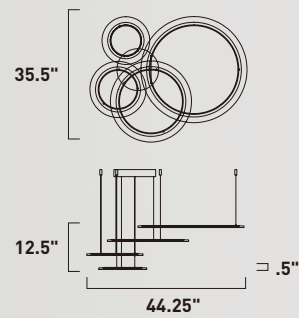

ITEM #	FINISH	LAMPING	DIMENSION	LUMENS			Additional Information
				CRI	INIT.	DEL.	
A E22662	11MS	83W LED 3000K (Integrated)	44.25"L x 35.5"W x 12.5"H x 81"OAH	80	5810	3950	

Finish: Matte White Acrylic (11) Matte Silver (MS)