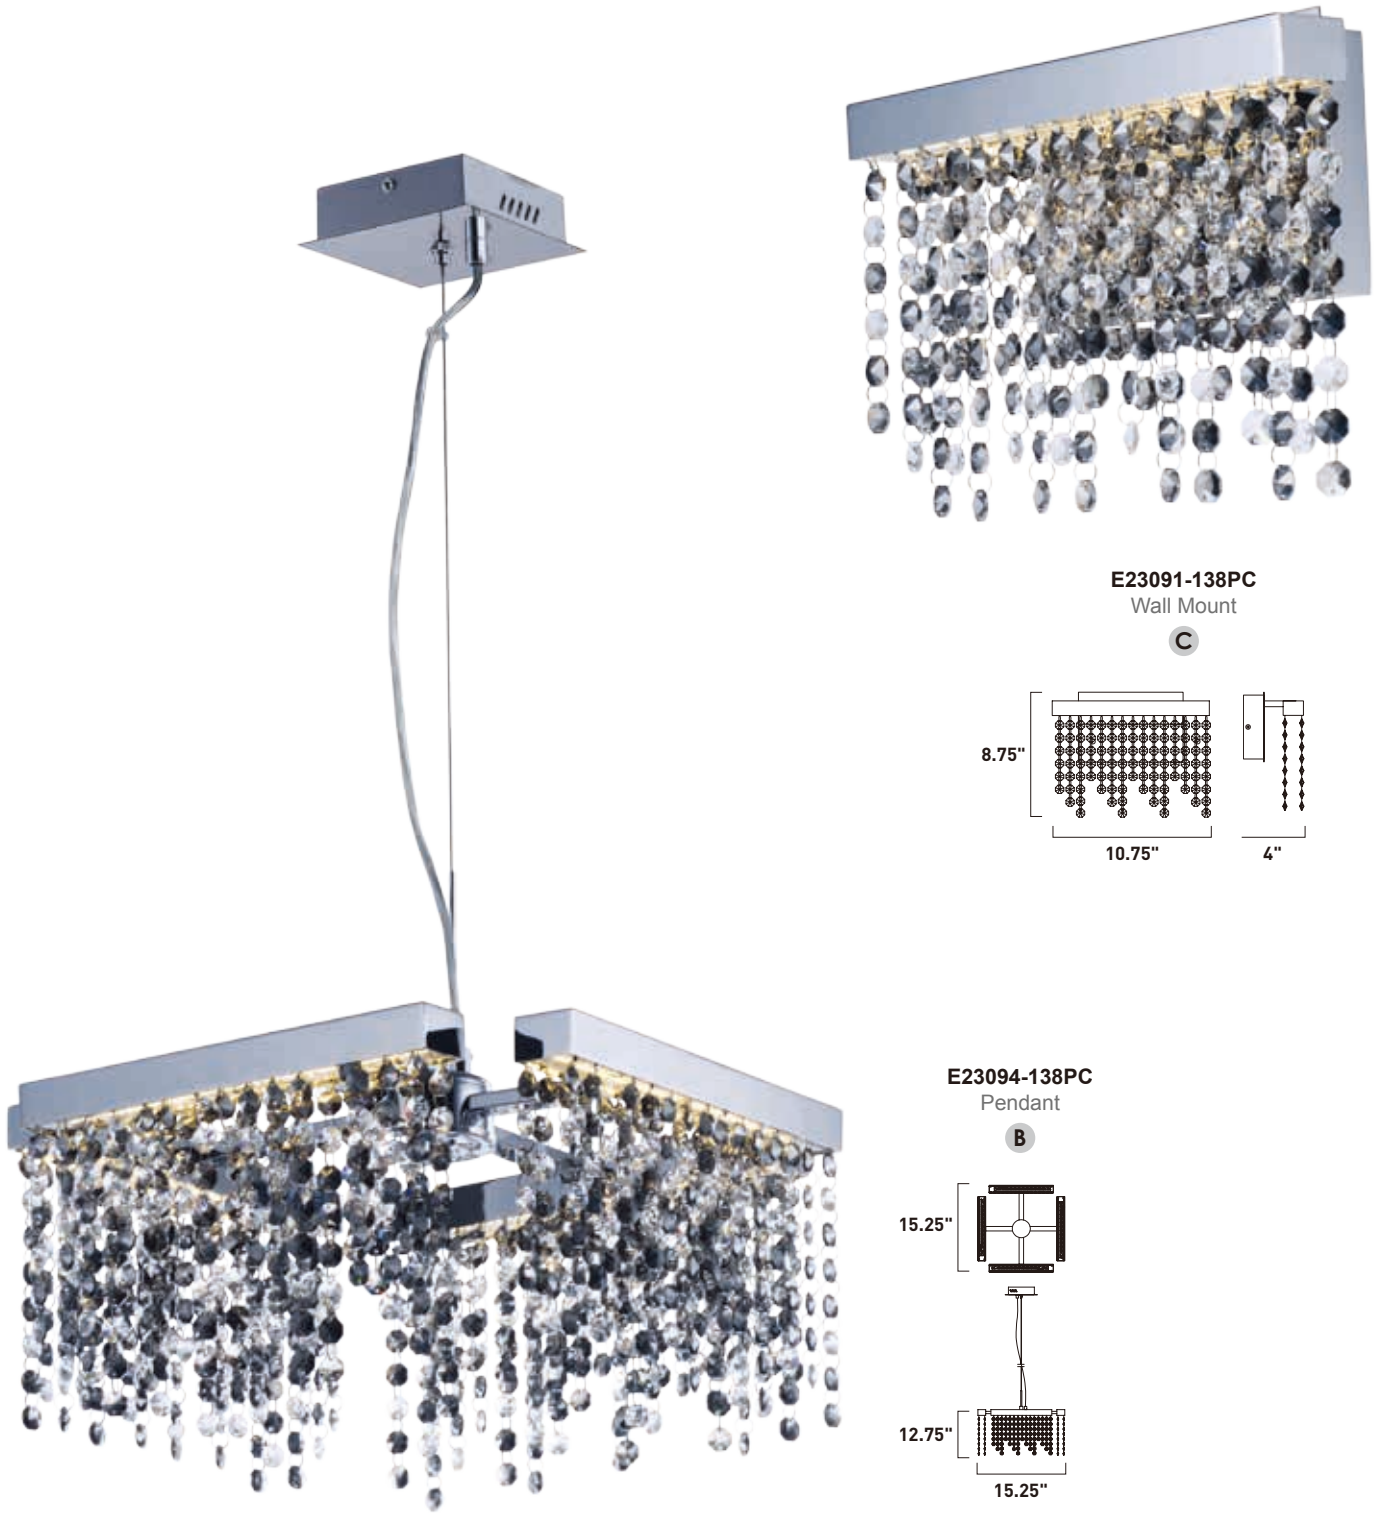

E23094-138PC
Pendant

E23091-138PC
Wall Mount

C