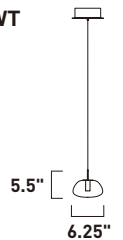

ITEM #	FINISH	LAMPING	DIMENSION	CRI	LUMENS	Additional Information
B	E21121	11WT	4.8W PCB LED 3000K (Integrated)	6.25"W x 7.5"H x 130"OAH	80+	336	
C	E21120	11WT	4.8W PCB LED 3000K (Integrated)	6.25"W x 6"H x 128"OAH	80+	336	
D	E21122	11WT	4.8W PCB LED 3000K (Integrated)	6.25"W x 5.5"H x 127.5"OAH	80+	336	

Finish: Matte White glass (11) White (WT)