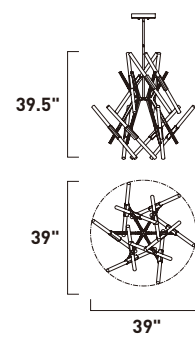

E41436-75GM
Pendant
B

ITEM #	FINISH	LAMPING	DIMENSION	CRI	LUMENS	Additional Information
B E41436	75GM	72W LED 3000K (Integrated)	39"L x 39"W x 39.5"H x 74"OAH	80+	5040	Includes Two 6" Stems (ESTR07506GM-SG) Includes Three 12" Stems (ESTR07512GM-SG)

Finish: Clear Acrylic (75) Gunmetal (GM)