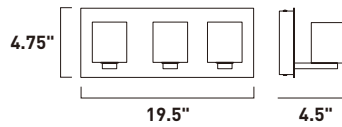

E32033-18PC
Bath Vanity

E