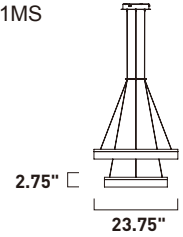

E22455-11BZ, -11MS
Pendant

A