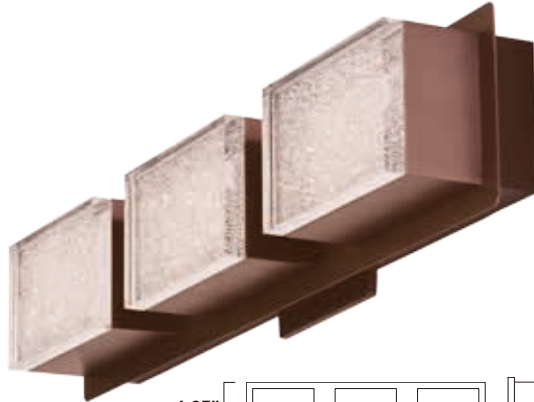

D

E

F

ITEM #	FINISH	LAMPING	DIMENSION	HCO	CRI	LUMENS	Additional Information
D	E24461 | 160COF, 160PC	7.2W LED 3000K (Integrated)	4.75"W x 7"H x 3.25"Ext.	3.5"	80+	504	
E	E24463 | 160COF, 160PC	21.6W LED 3000K (Integrated)	22.25"W x 4.25"H x 4.75"Ext.	2.25"	80+	1512	
F	E24464 | 160COF, 160PC	28.8W LED 3000K (Integrated)	30"W x 4.25"H x 4.75"Ext.	2.25"	80+	2016	

Finish options: Crystalline (160) Coffee (COF) Polished Chrome (PC)