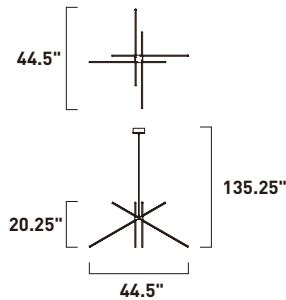

E41443-SA, WT
Pendant