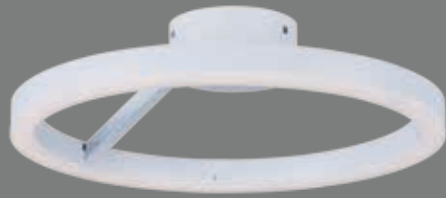

• Wall Mount Option

E22840-MW
Flush/Wall Mount

C