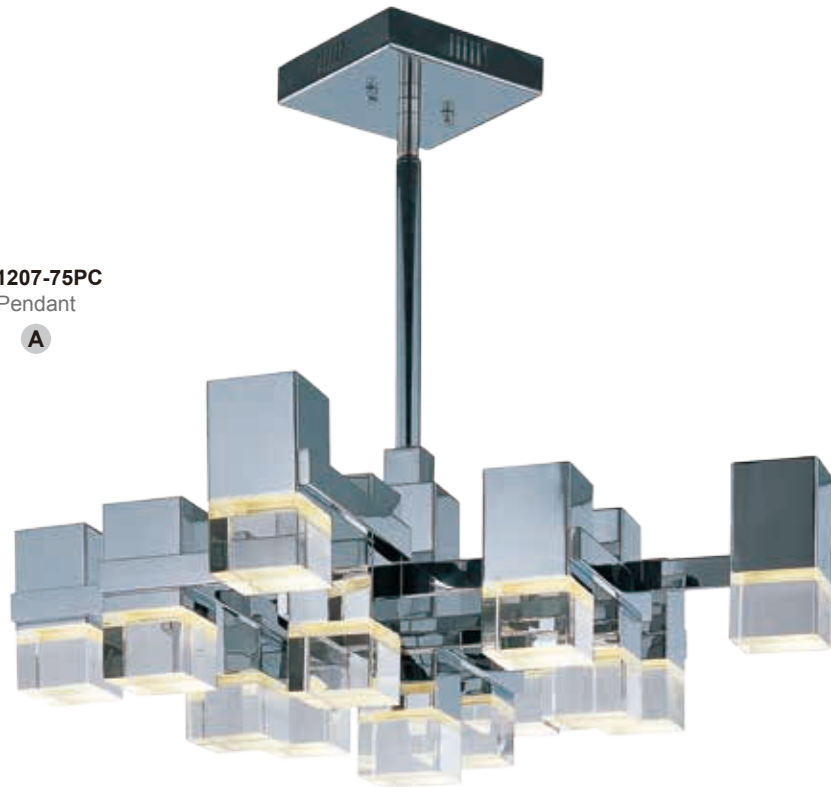

E31207-75PC
Pendant
A