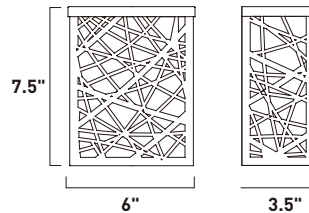

ITEM #	FINISH	LAMPING	DIMENSION	LUMENS	Additional Information
A	E21336 61BZ, 61PC	1 x 6W LED 3000K (Integrated)	12"W x 6.5"H x 3.5"Ext.	1280	* Made with 304 grade SST Suitable for Indoor or Outdoor Locations
B	E21333 61BZ, 61PC	2 x 6W LED 3000K (Integrated)	6"W x 7.5"H x 3.5"Ext.	640	* Made with 304 grade SST Suitable for Indoor or Outdoor Locations
C	E21335 61BZ, 61PC	4 x 6W LED 3000K (Integrated)	6.5"W x 12"H x 3.5"Ext.	1280	* Made with 304 grade SST Suitable for Indoor or Outdoor Locations

Finish options: White Acrylic (61) Bronze (BZ) Polished Chrome (PC)