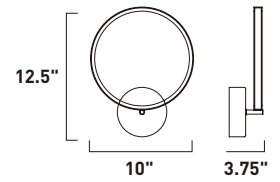

E22710-PC
Wall Mount
C

	ITEM #	FINISH	LAMPING	DIMENSION	HCO	CRI	LUMENS	Additional Information
B	E22712	PC	8.6W PCB LED 3000K (Integrated)	15.5"W x 1.25"H x 125"OAH		80+	605	
C	E22710	PC	5.4W PCB LED 3000K (Integrated)	10"W x 12.5"H x 3.75"Ext.	1.58"	80+	378	

Finish: Polished Chrome (PC)