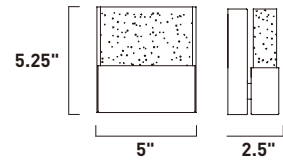

E

E22756-89PC
Bath Vanity