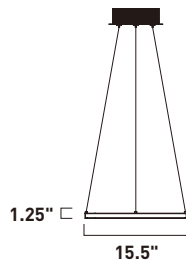

E22712-PC
Pendant
B