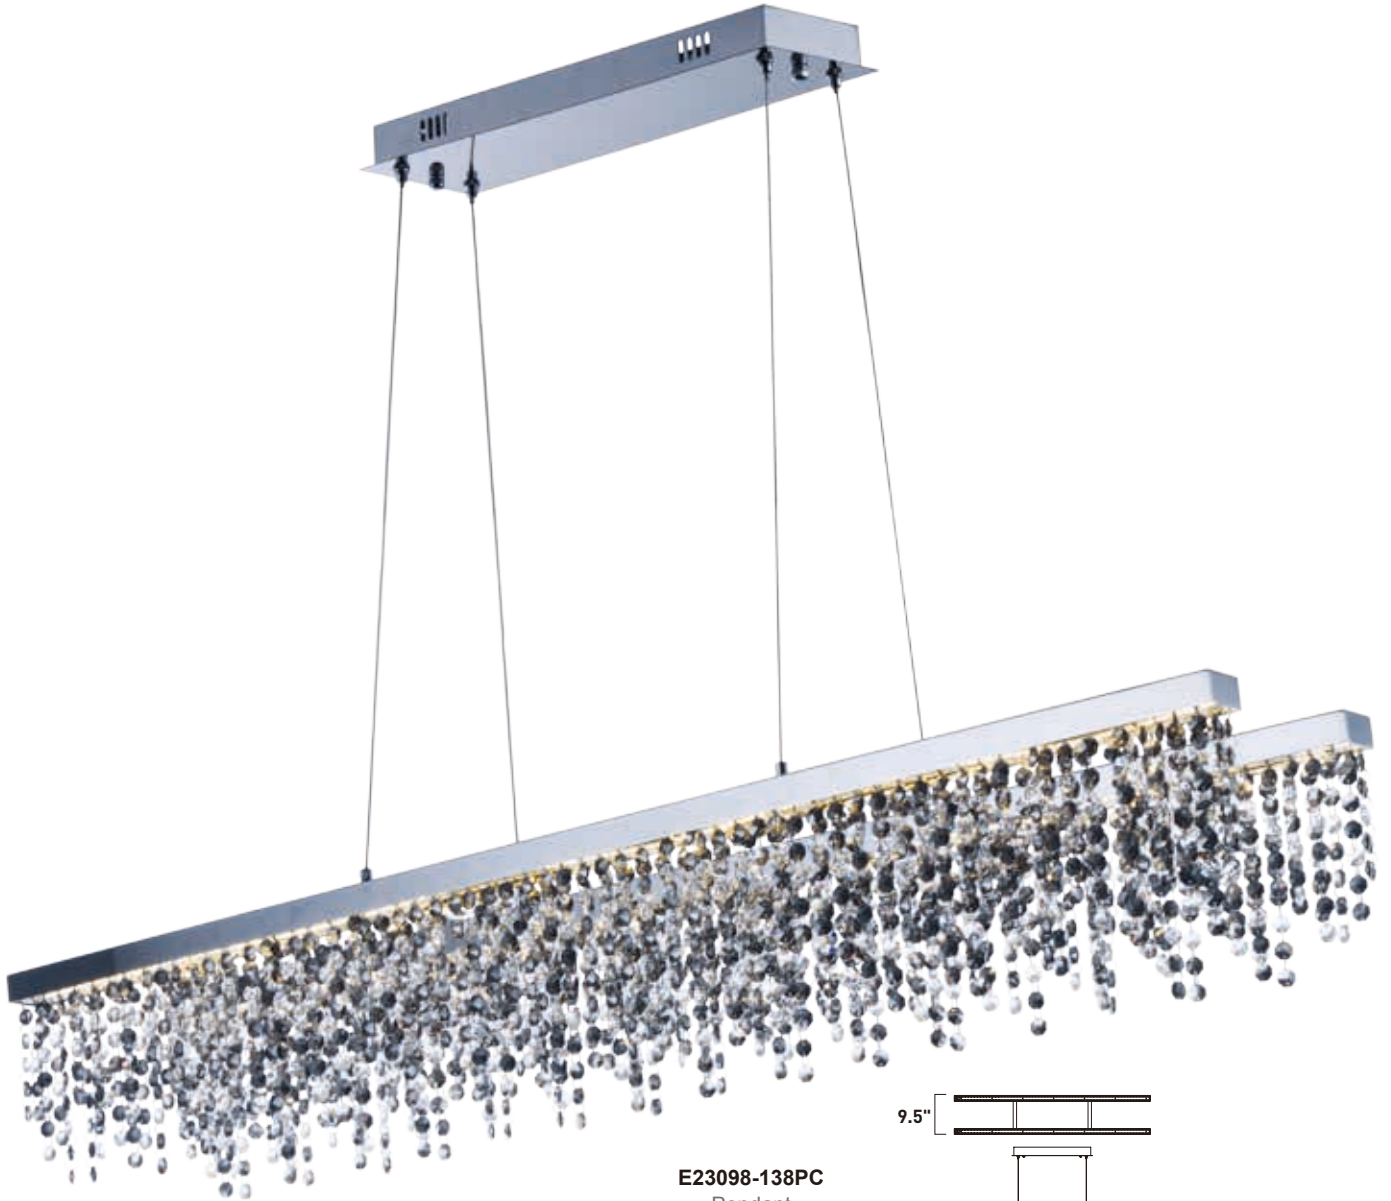

MIDNIGHT SHOWER

- Concealed LED light source
- Smoky crystal strands
- 3000K Color Temperature
- CRI 80+
- Dimmable with Triac Dimmer

E23098-138PC
Pendant

A