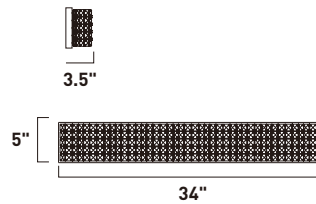

ITEM #	FINISH	LAMPING	DIMENSION	HCO	LUMENS	Additional Information
A	E24276	20PC	2 x 40W G9 Xenon (Incl.)	18"W x 5"H x 3.5"Ext.	1"	800	
B	E24277	20PC	3 x 40W G9 Xenon (Incl.)	26"W x 5"H x 3.5"Ext.	1"	1200	
C	E24278	20PC	4 x 40W G9 Xenon (Incl.)	34"W x 5"H x 3.5"Ext.	1"	1600	

Finish: Crystal (20) Polished Chrome (PC)