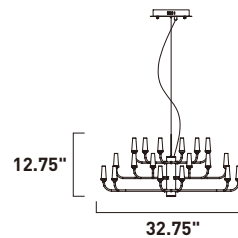

E24365-09BZ, 09PC
Chandelier

ITEM #	FINISH	LAMPING	DIMENSION	CRI	LUMENS	Additional Information
A E24365	09BZ, 09PC	43.2W LED 3000K (Integrated)	32.75"W x 12.75"H x 135.75"OAH	80+	3024	

Finish Options: Frost White glass (09) Bronze (BZ) Polished Chrome (PC)