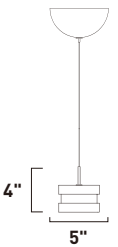

ITEM #	FINISH	LAMPING	DIMENSION	HCO	LUMENS	Additional Information
B	E22680	01PC	1 x 4.8W LED 3000K (Integrated)	5"W x 9.5"H x 6.5"Ext.	6.75"	288	
C	E22683	01PC	3 x 4.8W LED 3000K (Integrated)	21.25"L x 4"W x 4"H x 126"OAH		864	
D	E22681	01PC	1 x 4.8W LED 3000K (Integrated)	5"W x 4"H x 126"OAH		288	

Finish: White glass (01) Polished Chrome (PC)