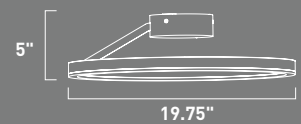

E22845-MW
Pendant