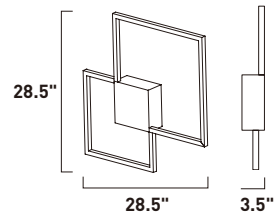

B

E21513-CHP
Flush Mount

C