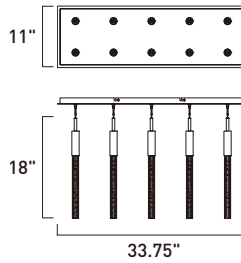

E32776-91BC, -118BRZ
Pendant

B