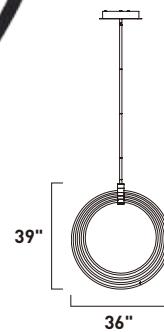

CONCENTRIC

Four Bronze concentric rings strategically placed in orbit to form a spherical lighting design as unique as it is functional. With the internal placement of LED strips the light moves both direct and indirect depending on where you are in relation to the fixture.

E24049-BZ
Pendant

A

ITEM #	FINISH	LAMPING	DIMENSION	CRI	LUMENS	Additional Information
A E24049	BZ	100W PCB LED 3000K (Integrated)	36"W x 39"H x 85.25"OAH	80+	7000	Includes One 6" extension Stem (ESTR06206BZ-JM) Includes Two 12" extension Stems (ESTR06212BZ-JM) Includes One 12" extension Stem w/"U" Joint (ESTR06212BZS-JM)

Finish: Bronze (BZ)