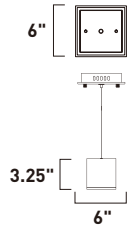

E22261-61PC
Pendant

B