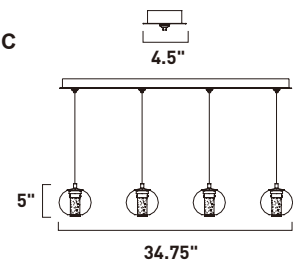

ITEM #	FINISH	LAMPING	DIMENSION	LUMENS	Additional Information
C	E22568	81PC	10 x 3W LED 3000K (Integrated)	31.5"L x 12.5"W x 5"H x 129"OAH	1500	
D	E22565	81PC	4 x 3W LED 3000K (Integrated)	34.75"L x 4.5"W x 5"H x 129"OAH	600	

Finish: Mirror Chrome (81) Polished Chrome (PC)