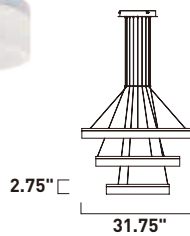

**A**

**E22453-11BZ, -11MS**  
Pendant

**C**

	ITEM #	FINISH	LAMPING	DIMENSION	CRI	LUMENS	Additional Information
<b>A</b>	E22456	11BZ, 11MS	70W PCB LED 3000K (Integrated)	31.75"W x 2.75"H x 122"OAH	80	4900	LED ①
<b>B</b>	E22455	11BZ, 11MS	40W PCB LED 3000K (Integrated)	23.75"W x 2.75"H x 122"OAH	80	2800	LED ①
<b>C</b>	E22453	11BZ, 11MS	24W PCB LED 3000K (Integrated)	23.75"W x 2.75"H x 122"OAH	80	1680	LED ①