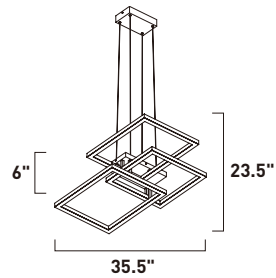

# TRAVERSE

- All are integrated LED
- Dimmable with Triac Dimmer
- 3000K Color Temperature
- CRI 80

**E21515-CHP**  
Pendant

**A**

	ITEM #	FINISH	LAMPING	DIMENSION	HCO	CRI	LUMENS	Additional Information
<b>A</b>	E21515	CHP	86W LED 3000K (Integrated)	35.5"W x 6"H x 127.75"OAH		80	6020	  