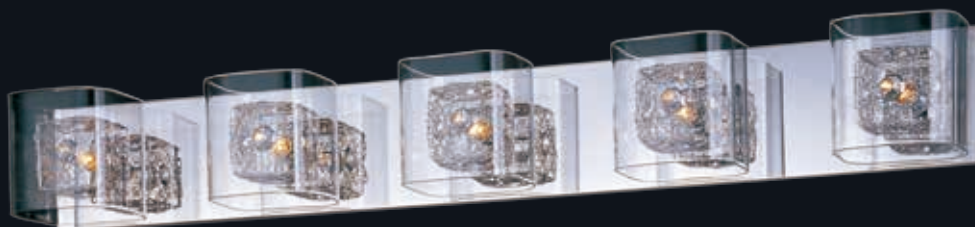

E22835-18SVPC, -18PCPC
Bath Vanity

G