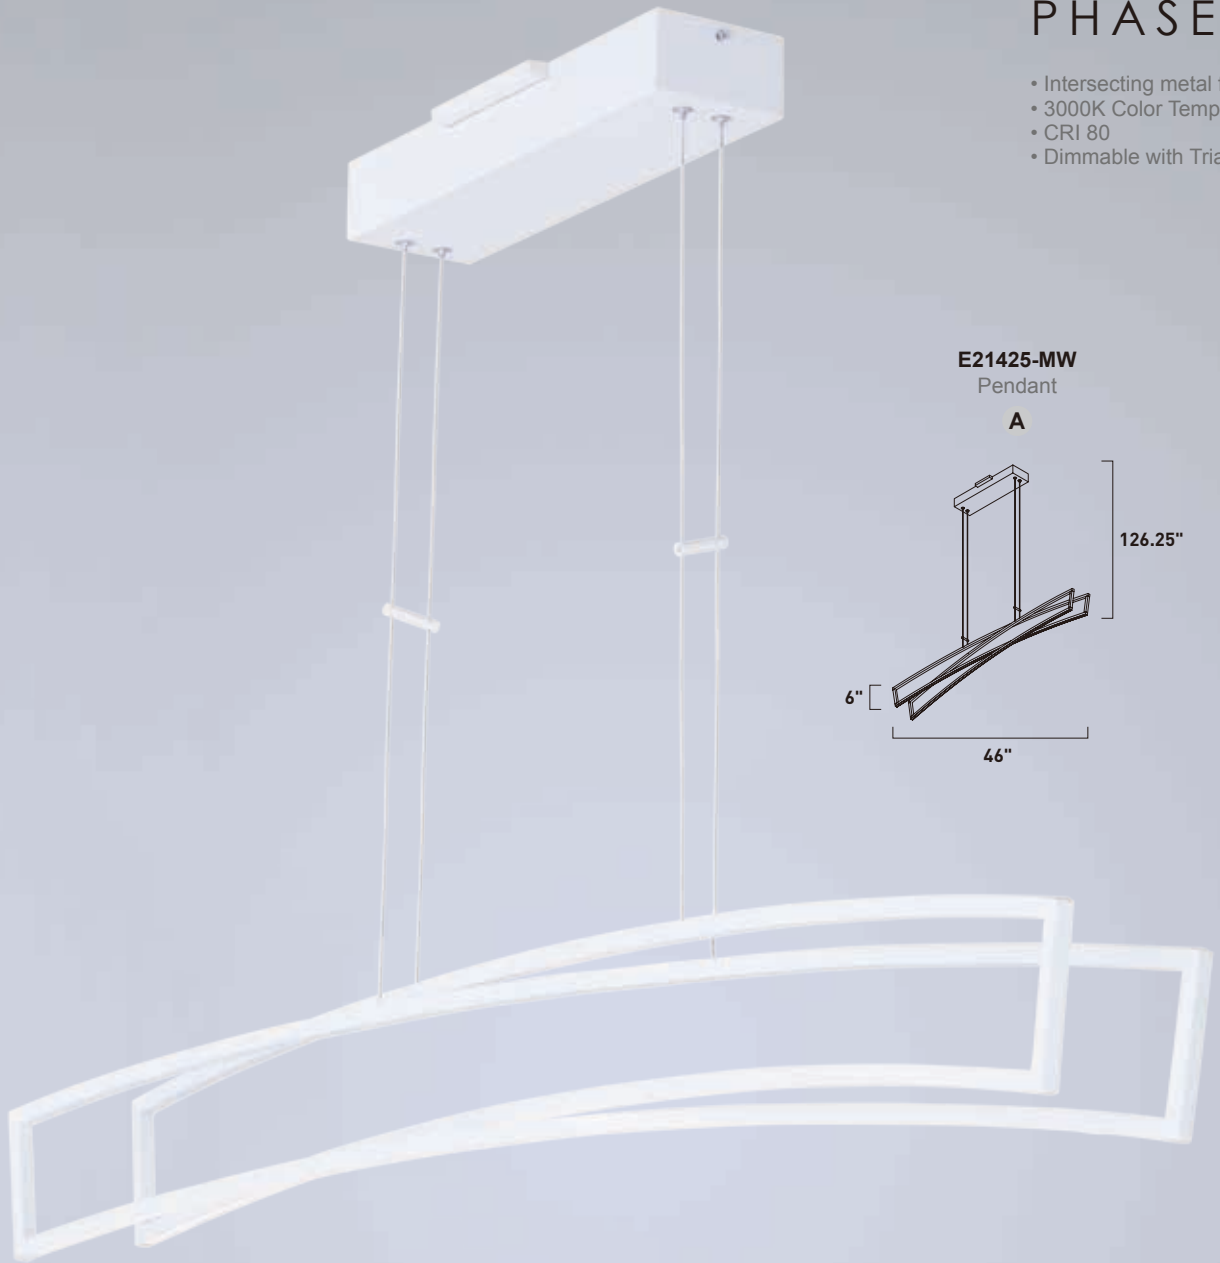

PHASE

- Intersecting metal forms
- 3000K Color Temperature
- CRI 80
- Dimmable with Triac dimmers

E21425-MW
Pendant

A