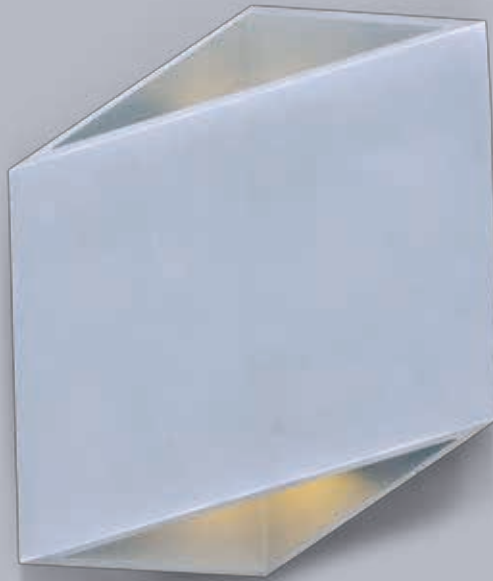

ALUMILUX

- Available in various shapes and finishes
- Cast and Machined Aluminum
- 3000K Color Temperature
- CRI 90
- Dimmable with Electronic Low Voltage dimmer

E41373-SA, WT
Outdoor Wall Sconce

A

ITEM #	FINISH	LAMPING	DIMENSION	HCO	CRI	INIT.	DEL.	LUMENS	Additional Information
A E41373	SA, WT	7W LED 3000K (Integrated)	7"W x 8.5"H x 2.5"Ext.	4.25"	90	490	460	Dim. with triac dimmer	

Finish options: Satin Aluminum (SA) White (WT)