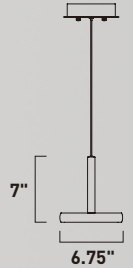

TIMBALE

- Die Cast finished in Polished Chrome
- Edge lit with High quality LEDs
- Adjustable rings for directional lighting
- 3000K Color Temperature
- Dimmable with Triac dimmers

B

C

• Adjustable Die Cast rings to allow for unique design arrangements, and directional lighting.

	ITEM #	FINISH	LAMPING	DIMENSION	LUMENS	Additional Information
B	E21144	01PC	56.4W PCB LED 3000K (Integrated)	38"L x 15.5"W x 1"H x 42.25"OAH	5076	Telescopic stem
C	E21142	01PC	10.8W PCB LED 3000K (Integrated)	6.75"W x 7"H x 128.5"OAH	972	

Finish: White Acrylic (01) Polished Chrome (PC)