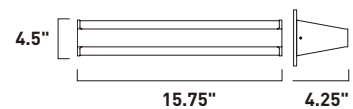

E41305-SA
Wall Mount

	ITEM #	FINISH	LAMPING	DIMENSION	HCO	CRI	LUMENS	Additional Information
A	E41302	SA, WT	18 x 0.3W LED 3000K (Integrated)	7.25"W x 4.5"H x 5.25"Ext.	2.25"	80+	445	
B	E41304	SA	2 x 3W LED 3000K (Integrated)	8"W x 4.5"H x 4.25"Ext.	2.25"	80+	320	
C	E41305	SA	27 x 0.3W LED 3000K (Integrated)	15.75"W x 4.5"H x 4.25"Ext.	2.25"	80+	310	

Finish options: Satin Aluminum (SA) White (WT)