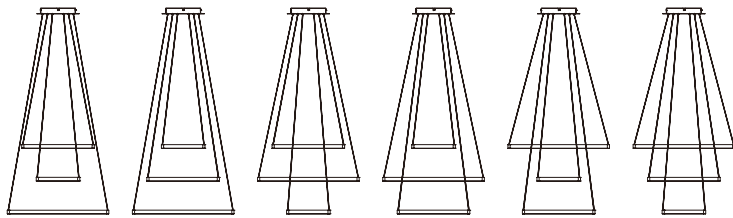

ITEM #	FINISH	LAMPING	DIMENSION	CRI	LUMENS	Additional Information
A	E22407	BZ	100W LED 3000K (Integrated)	27.25"W x 1.25"H x 47.25"OAH	80+	7000	

Finish: Bronze (BZ)