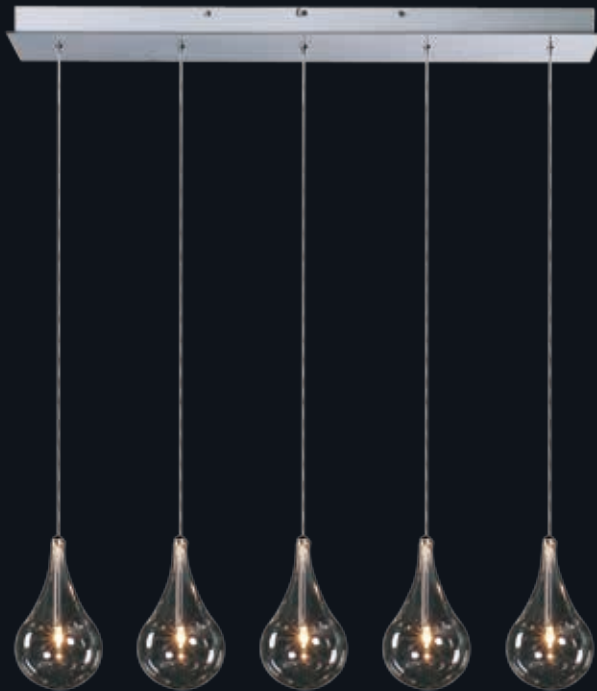

LARMES

- Electronic Low Voltage Dimmer
- 2900K Color Temperature

	ITEM #	FINISH	LAMPING	DIMENSION	LUMENS	Additional Information
A	E20116	18	9 x 10W G4 2900K (Incl.)	12"W x 8"H x 66"OAH	1080	
B	E20115	18	9 x 10W G4 2900K (Incl.)	22"W x 8"H x 76"OAH	1080	
C	E23115	18	5 x 20W G4 2900K (Incl.)	30.5"L x 5"W x 8"H x 138"OAH	1600	

Finish: Clear glass (18)