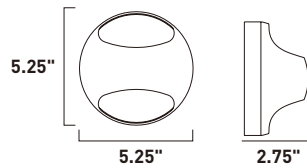

WINK

Modern art meets modern light, the Wink collection combines form and function in a unique, wall-mounted hemisphere. Powerful, yet hidden, Xenon lamps spill light through elliptical windows in the dome refracting and diffusing the warm glow. In Polished Chrome, reflections radiate and add to the dance of light while a Satin Nickel finish creates a more subtle effect and Matte Black makes an understated impact.

- ADA Approved
- Standard Dimmable
- Directional light both up and down

E20540-BK, PC, SN
Wall Mount

A

VISIONE

Consider the bare essentials taken to their ultimate conclusion and you will have the stunning Visione collection. The eye focuses immediately on the thick optical hand blown Clear glass shade whose fluted surface divides the illuminated source within to an infinite number of shimmering shards of light reflecting off the Polished Chrome hardware.

- Standard Dimmable
- 2700K Color Temperature

E20191-19
Wall Mount

B

	ITEM #	FINISH	LAMPING	DIMENSION	HCO	LUMENS	Additional Information
A	E20540	BK, PC, SN	1 x 40W G9 (Incl.)	5.25"W x 5.25"H x 2.75"Ext.	2.5"	500	
B	E20191	19	1 x 40W CA (Not Incl.)	10"W x 18.25"H x 6"Ext.	10.5"	384	

Finish: Lead-Glass (19) Black (BK) Polished Chrome (PC) Satin Nickel (SN)