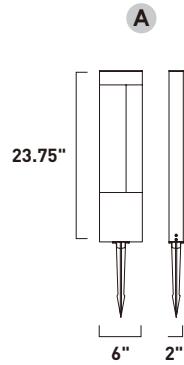

E41383-BZ, WT
Pathway Light