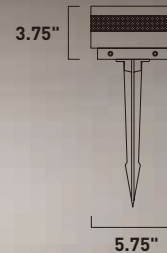

E41357-BK
Pathway Light

	ITEM #	FINISH	LAMPING	DIMENSION	CRI	LUMENS		Additional Information
						INIT.	DEL.	
A	E41358	BK	9W LED 3000K (Integrated)	5.75"W x 4"H	90	630	250	
B	E41357	BK	12W LED 3000K (Integrated)	5.75"W x 3.75"H	90	840	220	

Finish: Black (BK)