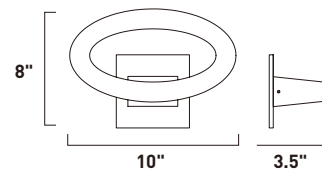

E41321-BZ, -SA
Wall Mount

D