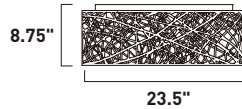

E21301-10BZ, -10PC
E21301-10BZ/BUI, -10PC/BUI (with LED Bulbs)
Flush Mount

C