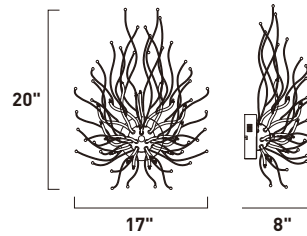

E24672-PC
Wall Mount

C