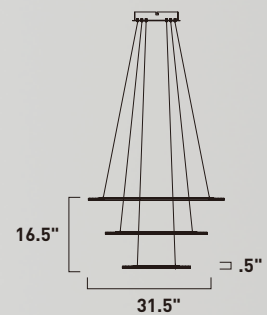

Finish: Matte White Acrylic (11) Matte Silver (MS)

• Additional design options

**E22655-11MS**  
Pendant

**B**

• Additional design options

**E22656-11MS**  
Pendant

**C**

	ITEM #	FINISH	LAMPING	DIMENSION	LUMENS			Additional Information
					CRI	INIT.	DEL.	
<b>B</b>	E22655	11MS	36W LED 3000K (Integrated)	23.75"W x 8"H x 183"OAH	80	2520	1950	
<b>C</b>	E22656	11MS	68W LED 3000K (Integrated)	31.5"W x 16.5"H x 183"OAH	80	4760	3540	