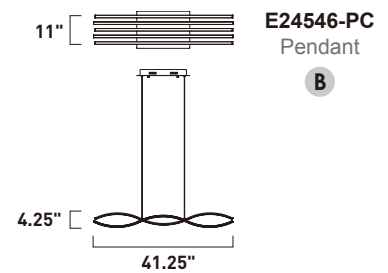

WAKE

- Waves of Polished Chrome mirror
- Strips of LEDs evenly illuminate
- 3000K Color Temperature
- CRI 80
- Dimmable with Triac dimmers

	ITEM #	FINISH	LAMPING	DIMENSION	CRI	LUMENS	Additional Information
A	E24541	PC	43.2W PCB LED 3000K (Integrated)	47.25"L x 14.25"W x 7"H	80	3024	
B	E24546	PC	37.8W PCB LED 3000K (Integrated)	41.25"L x 11"W x 4.25"H x 126.5"OAH	80	2646	

Finish: Polished Chrome (PC)