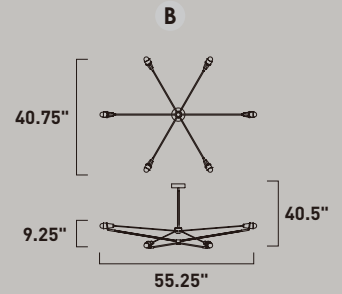

E23103-BKPC
Pendant