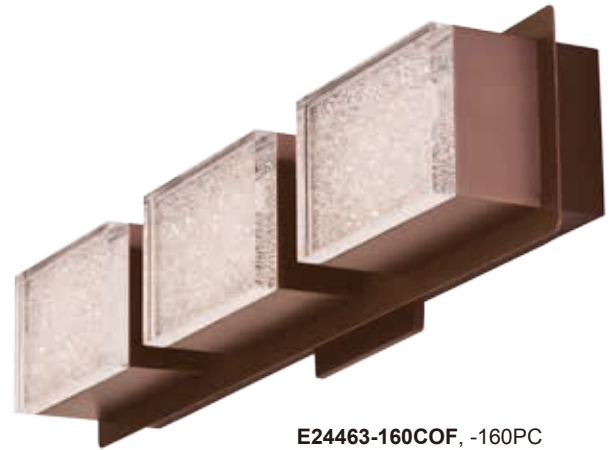

# PIZZAZZ

- See the full collection on page 145-148
- Dimmable with Triac dimmers

**E24461-160COF, -160PC**  
Wall Mount

**E24463-160COF, -160PC**  
Wall Mount

**E24464-160COF, -160PC**  
Wall Mount

ITEM #	FINISH	LAMPING	DIMENSION	HCO	CRI	LUMENS	Additional Information
A	E24461   160COF, 160PC	7.2W LED 3000K (Integrated)	4.75"W x 7"H x 3.25"Ext.	3.5"	80+	504	
B	E24463   160COF, 160PC	21.6W LED 3000K (Integrated)	22.25"W x 4.25"H x 4.75"Ext.	2.25"	80+	1512	
C	E24464   160COF, 160PC	28.8W LED 3000K (Integrated)	30"W x 4.25"H x 4.75"Ext.	2.25"	80+	2016	