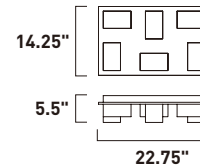

E24468-160COF, -160PC
Flush Mount

B