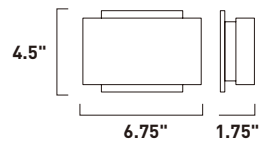

ITEM #	FINISH	LAMPING	DIMENSION	HCO	CRI	LUMENS	Additional Information
D E41310	BZ, SA	6 x 1.8W LED 3000K (Integrated)	6.75"W x 4.5"H x 1.75"Ext.	2.25"	90	560	

Finish options: Bronze (BZ) Satin Aluminum (SA)