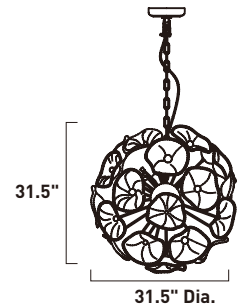

- 26**  
 Finish: Bronze (-BZ)  
 Glass: Amber Murano
- 28**  
 Finish: Polished Chrome (-PC)  
 Glass: Clear Murano

**E22096-26, -28**  
 Pendant

**B**

	ITEM #	FINISH	LAMPING	DIMENSION	LUMENS	Additional Information
<b>A</b>	E22093	26, 28	12 x 40W G9 Xenon (Incl.)	20"W x 20"H x 133"OAH	4800	36" of chain (20) (1)
<b>B</b>	E22096	26, 28	28 x 25W G9 Xenon (Incl.)	31.5"W x 31.5"H x 63"OAH	7000	36" of chain (20) (1)