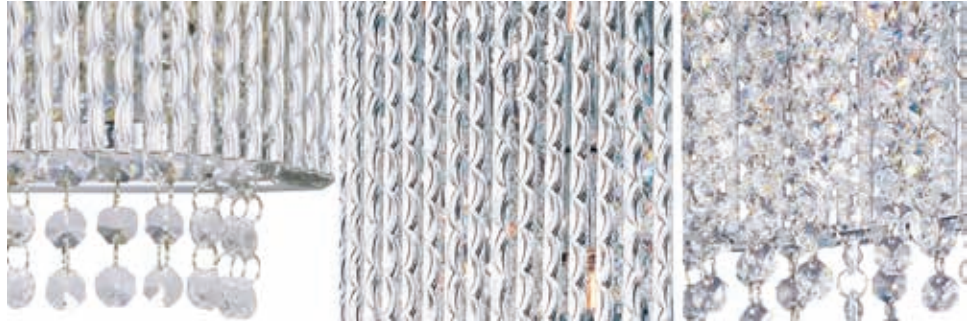

SPIRAL

- Oval shape frame
- Crystal Included
- Features K9 crystal beads
- 2900K Color Temperature
- G9, Xenon Lamps Included

• Bright cut Jewelry function