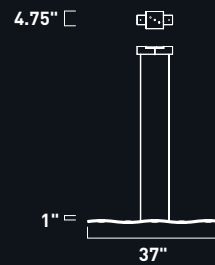

• Uplight

• Downlight

E22822-MW  
Pendant

**B**

ITEM #	FINISH	LAMPING	DIMENSION	CRI	LUMENS	Additional Information
<b>B</b> E22822	MW	25W COB LED 3000K (Integrated)	37"L x 4.75"W x 1"H x 121"OAH	80	1750	  