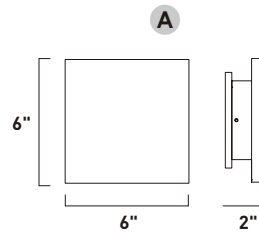

E41388-SA, WT
Outdoor Wall Sconce