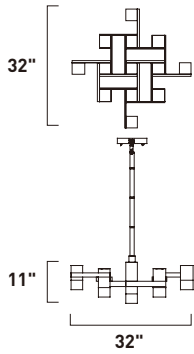

NOVA

- 3000K Color Temperature
- Polished Chrome blocks with Clear Acrylic bottom
- Dimmable with Triac dimmers

E31207-75PC
Pendant
A