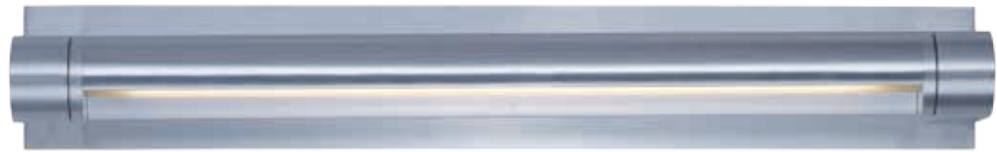

Finish options: Satin Aluminum (SA) White (WT)

**E41465-SA, WT**  
Wall Sconce

**C**

**E41464-SA, WT**  
Wall Sconce

**D**

**E41463-SA, WT**  
Wall Sconce

**E**

• Rotates 180° degrees