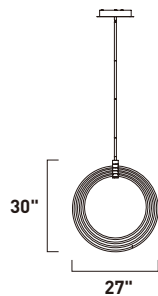

- Adjustable rings allows for multiply configurations

E24048-BZ
Pendant