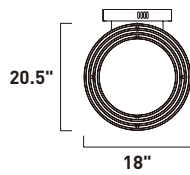

E24582-MW
Pendant

C