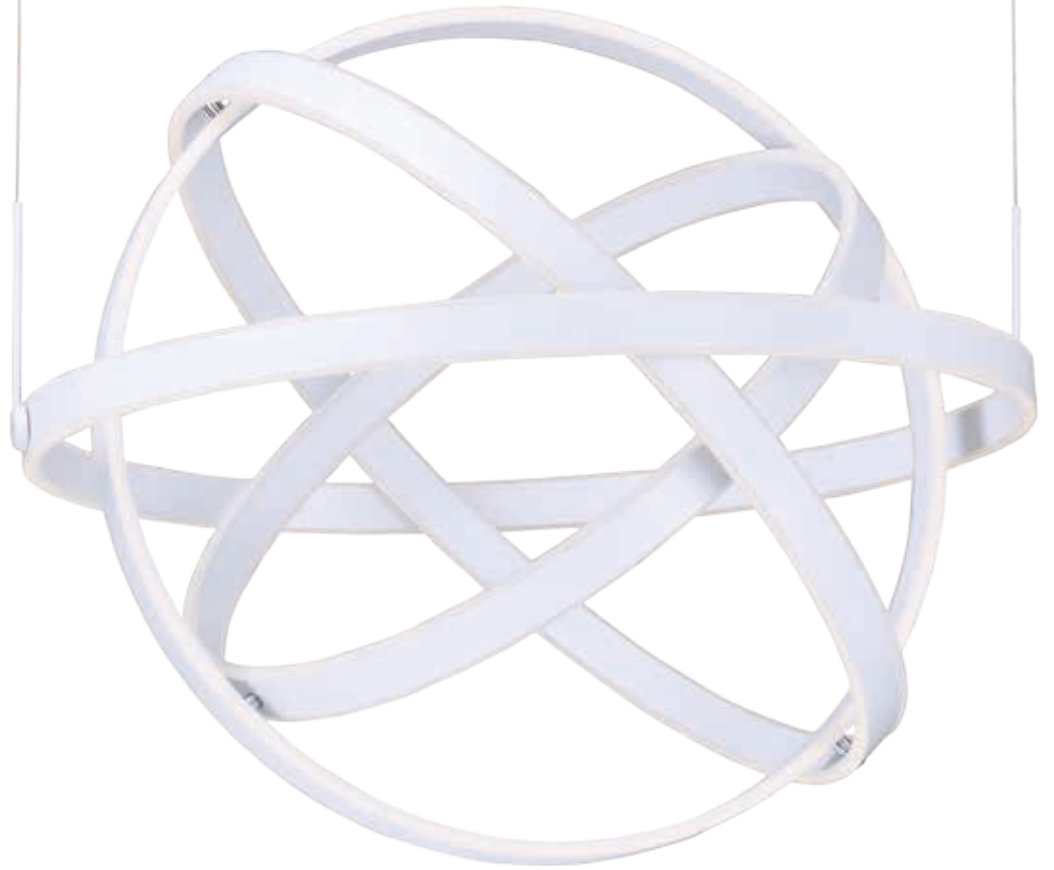

GYRO

- Rotatable bands finished in Matte White
- Strip of LED encased in frosted lens along edge
- 3000K Color Temperature, CRI 80+
- Dimmable with Triac dimmers

E24586-MW
Pendant
A

	ITEM #	FINISH	LAMPING	DIMENSION	CRI	LUMENS	Additional Information
A	E24586	MW	119.5W LED 3000K (Integrated)	31.5"W x 29.75"H x 153"OAH	80+	8366	

Finish: Matte White (MW)