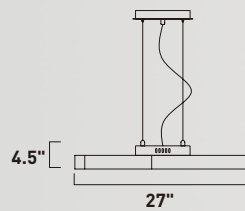

CELLS

Intersecting circles form a collage of LED luminaires that become the focal point of the room. The collection features two pendants, as well as three sizes of modular ceiling fixtures in Matte White which can link together to form an artful array of light.