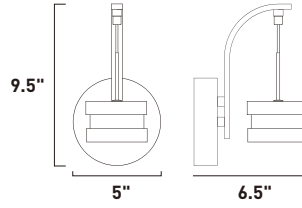

B

E22683-01PC
Pendant

C