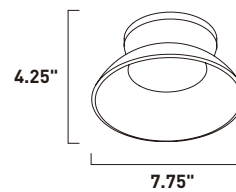

• View from Bottom

E41470-WT
Flush/Wall Mount

B

ITEM #	FINISH	LAMPING	DIMENSION	CRI	LUMENS		Additional Information
					INIT.	DEL.	
B E41470	WT	15W COB LED 3000K (Integrated)	7.75"W x 4.25"H	90	1350	1150	Dimmable with ELV dimmer

Finish: White (WT)