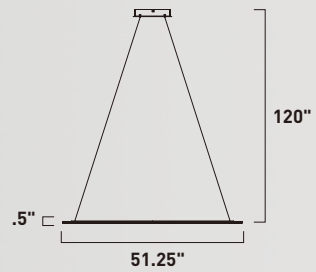

ITEM #	FINISH	LAMPING	DIMENSION	LUMENS			Additional Information
				CRI	INIT.	DEL.	
A E22657	11MS	50W LED 3000K (Integrated)	51.25"W x .5"H x 120"OAH	80	3500	2440	

Finish: Matte White Acrylic (11) Matte Silver (MS)