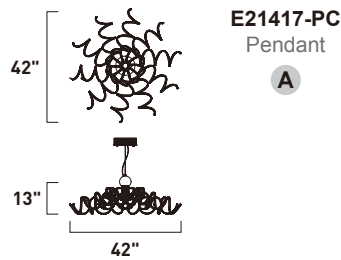

CHAOS

- Unique functional sculptures of illumination
- Corkscrew bands with inset high-powered LEDs
- Diodes visible to create contemporary look
- 3000K Color Temperature
- CRI 80+
- Dimmable with Triac dimmers

ITEM #	FINISH	LAMPING	DIMENSION	CRI	LUMENS	Additional Information
A E21417	PC	129.6W PCB LED 3000K (Integrated)	42"L x 42"W x 13"H x 137"OAH	80+	9072	

Finish: Polished Chrome (PC)