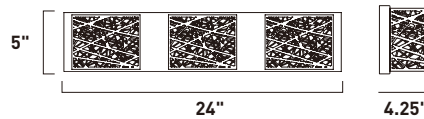

E21317-10BZ, -10PC
E21317-10BZ/BUI, -10PC/BUI (with LED Bulbs)
Wall Mount

D