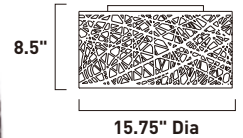

E21300-10BZ, -10PC
E21300-10BZ/BUI, -10PC/BUI (with LED Bulbs)
Flush Mount

D

ITEM #	FINISH	LAMPING	DIMENSION	LUMENS	Additional Information
A	E21309 | 10BZ, 10PC	7 x 40W G9 Xenon (Incl.)	15.75"W x 10"H x 130"OAH	2800	⤵
B	E21306 | 10BZ, 10PC	1 x 40W G9 Xenon (Incl.)	7.75"W x 5.75"H x 130"OAH	400	⤵ (120°)
C	E21301 | 10BZ, 10PC	9 x 40W G9 Xenon (Incl.)	23.5"W x 8.75"H	3600	
D	E21300 | 10BZ, 10PC	7 x 40W G9 Xenon (Incl.)	15.75"W x 8.5"H	2800	

Finish options: Bronze (BZ) Polished Chrome (PC)