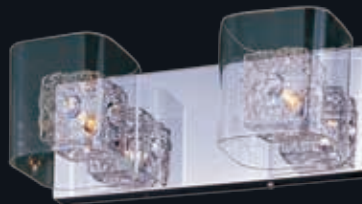

E22832-18SVPC, -18PCPC
Bath Vanity

D