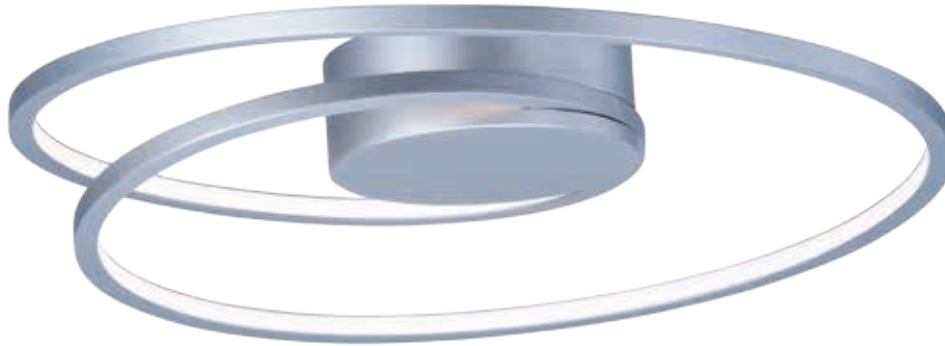

CYCLE

- 3000K Color Temperature
- CRI 80+
- Dimmable with Triac dimmers

E21320-MS
Flush Mount

B