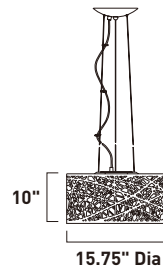

INCA

- Oval shape frame
- Laser-cut metal
- Lamps Included
- 2900K Color Temperature

E21309-10BZ, -10PC
E21309-10BZ/BUI, -10PC/BUI (with LED Bulbs)
Pendant

A