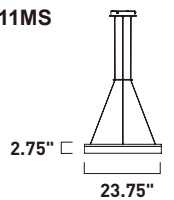

**A**

**E22453-11BZ, -11MS**  
Pendant

**C**

	ITEM #	FINISH	LAMPING	DIMENSION	CRI	LUMENS	Additional Information
<b>A</b>	E22456	11BZ, 11MS	70W PCB LED 3000K (Integrated)	31.75"W x 2.75"H x 122"OAH	80	4900	LED ①
<b>B</b>	E22455	11BZ, 11MS	40W PCB LED 3000K (Integrated)	23.75"W x 2.75"H x 122"OAH	80	2800	LED ①
<b>C</b>	E22453	11BZ, 11MS	24W PCB LED 3000K (Integrated)	23.75"W x 2.75"H x 122"OAH	80	1680	LED ①