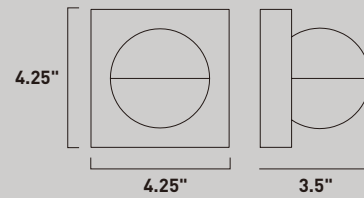

• Adjustable

E41326-SA, WT
Wall Sconce

B

	ITEM #	FINISH	LAMPING	DIMENSION	LUMENS			Additional Information
					HCO	CRI	INIT. DEL.	
A	E41460	SA, WT	8W LED 3000K (Integrated)	4.25"W x 15.25"H x 4.25"Ext.	13"	90	560 430	
B	E41326	SA, WT	4W COB LED 3000K (Integrated)	4.25"W x 4.25"H x 3.5"Ext.	3.5"	90	280 140	

Finish options: Satin Aluminum (SA) White (WT)