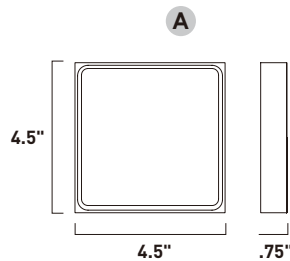

E41329-SA, WT
Outdoor Wall Sconce