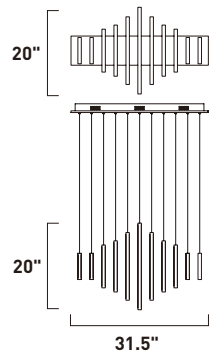

E22716-PC
Pendant
A

	ITEM #	FINISH	LAMPING	DIMENSION	CRI	LUMENS	Additional Information
A	E22716	PC	65W PCB LED 3000K (Integrated)	31.5"L x 20"W x 20"H x 143"OAH	80+	4561	

Finish: Polished Chrome (PC)