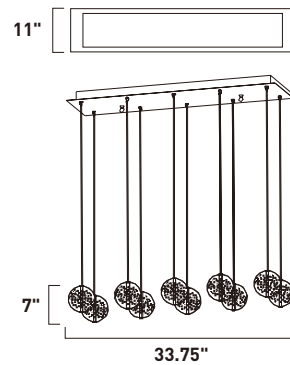

ITEM #	FINISH	LAMPING	DIMENSION	LUMENS	Additional Information
A	E24256	91PC	10 x 20W G4 2900K (Incl.)	33.75"L x 11"W x 7"H x 128"OAH	3200	

Finish: Clear Crystal (91) Polished Chrome (PC)