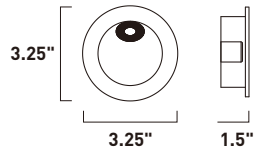

E42403-BZ, SA, WT
E41403-BZ, SA, WT
Outdoor Wall Sconce

B