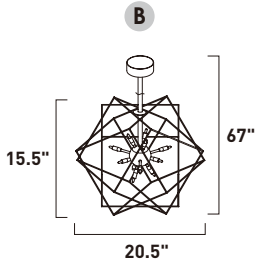

**A**

ITEM #	FINISH	LAMPING	DIMENSION	LUMENS		Additional Information	
				CRI INIT.	DEL.		
<b>A</b> E22918	BKPC	12 x 1.2W LED G4 3000K (Incl.)	23"W x 8.5"H x 57.5"OAH	80	1320	1200	Includes One 6" Stem (ESTR06206BK-DZ) Includes Three 12" Stems (ESTR06212BK-DZ)

Finish: Black/Polished Chrome (BKPC)

**E22910-BKPC**  
Pendant

**E22912-BKPC**  
Pendant

ITEM #	FINISH	LAMPING	DIMENSION	LUMENS		Additional Information		
				CRI	INIT. DEL.			
<b>B</b>	E22910	BKPC	12 x 1.2W LED G4 3000K (Incl.)	20.5"W x 15.5"H x 67"OAH	80	1320	1200	Includes One 6" Stem (ESTR06206BK-DZ) Includes Three 12" Stems (ESTR06212BK-DZ)
<b>C</b>	E22912	BKPC	20 x 1.2W LED G4 3000K (Incl.)	26"W x 21"H x 74"OAH	80	2200	2000	Includes One 6" Stem (ESTR06206BK-DZ) Includes Three 12" Stems (ESTR06212BK-DZ)