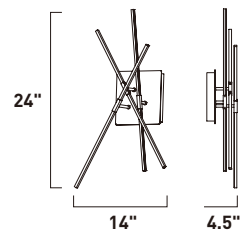

ITEM #	FINISH	LAMPING	DIMENSION	HCO	CRI	LUMENS	Additional Information
B	E20693	PC	34.2W LED 3000K (Integrated)	27"W x 16"H		80+	2394	LED
C	E20691	PC	17.1W LED 3000K (Integrated)	14"W x 24"H x 4.5"Ext.	13"	80+	1197	LED

Finish: Matte White (MW)