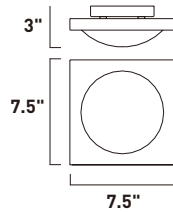

E53831-09SN
Wall/Flush Mount

B