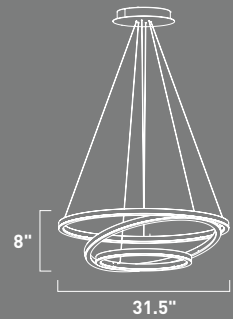

# CIRQUE

- High-powered LED rings that fit into each other
- Ceiling Mounts also function as Wall Sconces
- 3000K Color Temperature
- CRI 80+
- Dimmable with Triac dimmers

E22848-MW  
Pendant

**B**

E22847-MW  
Pendant