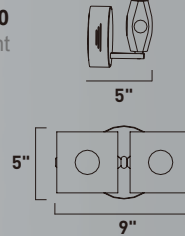

NEO

- Electronic Low Voltage Dimmer
- 2900K Color Temperature

ITEM #	FINISH	LAMPING	DIMENSION	HCO	LUMENS	Additional Information	
A	E30501	20	1 x 20W G4 2900K (Incl.)	5"W x 6"H x 5"Ext.	4"	320	
B	E30502	20	2 x 20W G4 2900K (Incl.)	9"W x 5"H x 5"Ext.	2.5"	640	
C	E30505	20	5 x 20W G4 2900K (Incl.)	35.5"W x 5"W x 4"H x 120"OAH		1600	
D	E30507	20	1 x 20W G4 2900K (Incl.)	4.5"W x 4"H x 120"OAH		320	

Finish: Crystal glass (20) Polished Chrome (PC)