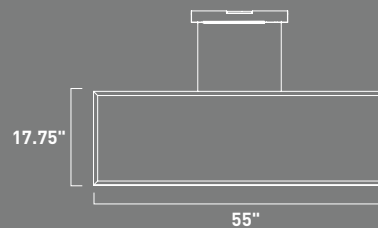

ITEM #	FINISH	LAMPING	DIMENSION	CRI	LUMENS	Additional Information
A	E22866	BZ, MW	51W LED 3000K (Integrated)	55"W x 17.75"H x 137.75"OAH	80+	3570	

Finish options: Bronze (BZ) Matte White (MW)