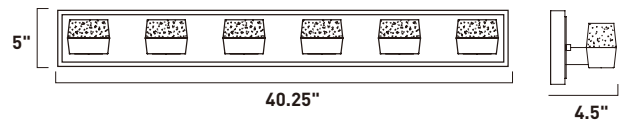

Finish: Etched/Bubble glass (89) Polished Chrome (PC)

**E22894-89PC**  
Bath Vanity

**D**

**E22896-89PC**  
Bath Vanity

**E**

	ITEM #	FINISH	LAMPING	DIMENSION	HCO	LUMENS	Additional Information
<b>D</b>	E22894	89PC	8 x 3W LED 3000K (Integrated)	27"W x 5"H x 4.5"Ext.	1.8"	1680	
<b>E</b>	E22896	89PC	12 x 3W LED 3000K (Integrated)	40.25"W x 5"H x 4.5"Ext.	1.8"	2520	