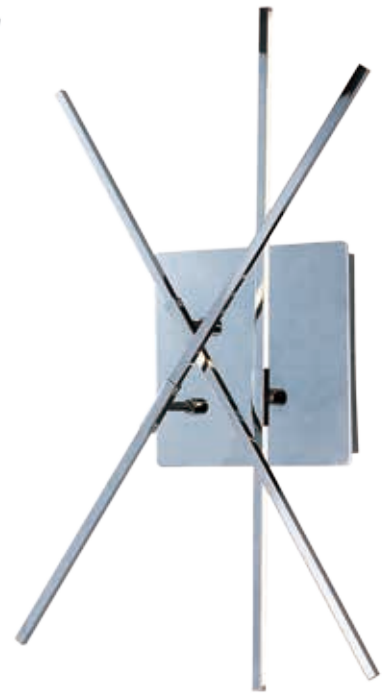

E20691-PC
Wall Mount

C