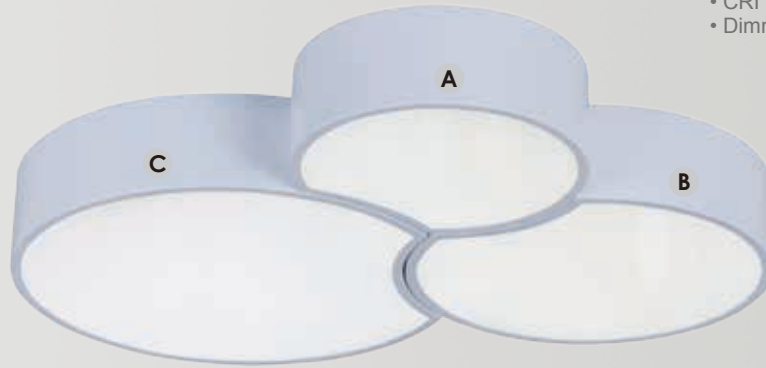

CELLS

- Customizable, modular ceiling fixtures are easily linked together
- Acrylic diffuser to soften light output
- Up to 10 Mods controlled by one J box
- 3000K Color Temperature
- CRI 80
- Dimmable with Triac dimmers