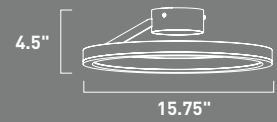

• Wall Mount Option

E22841-MW
Flush/Wall Mount

D