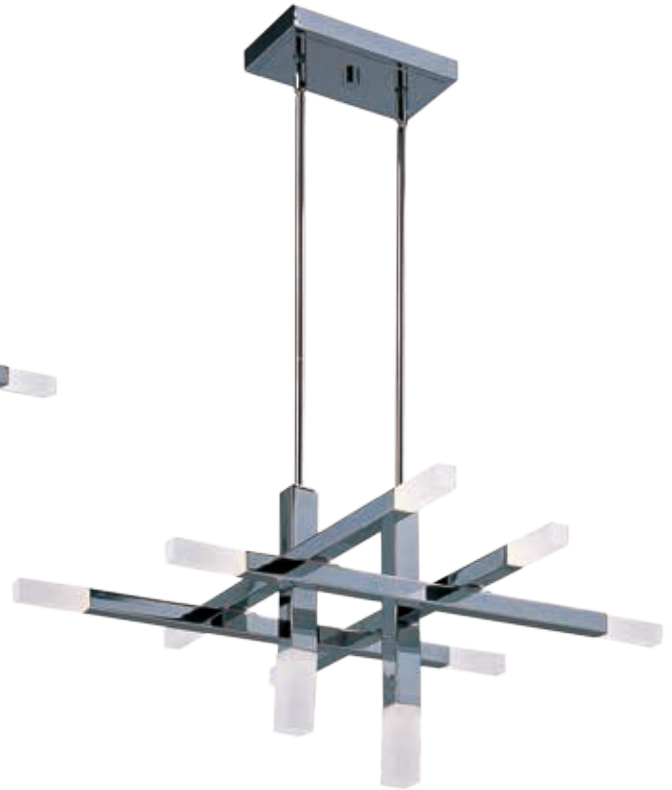

E22514-90PC
Pendant

C