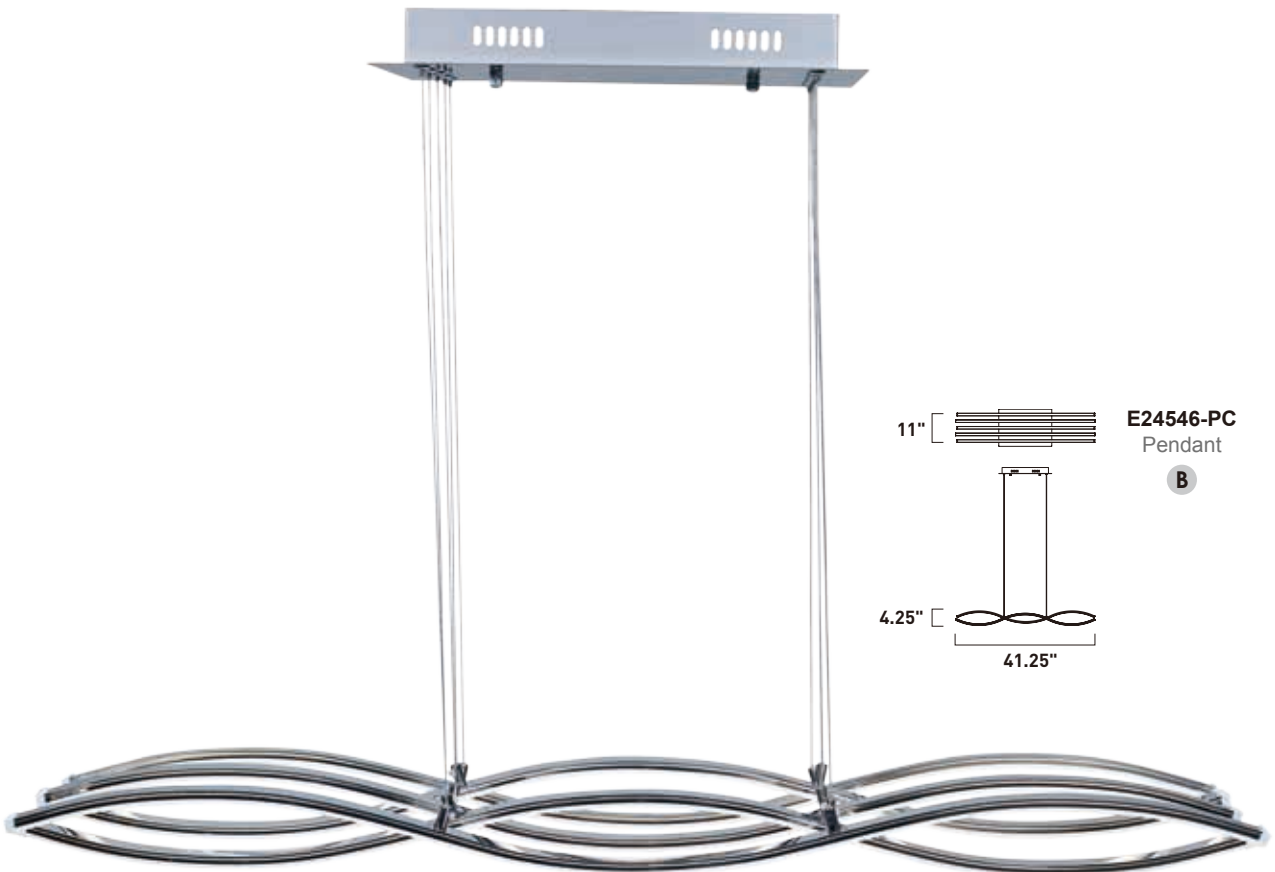

# WAKE

- Waves of Polished Chrome mirror
- Strips of LEDs evenly illuminate
- 3000K Color Temperature
- CRI 80
- Dimmable with Triac dimmers

	ITEM #	FINISH	LAMPING	DIMENSION	CRI	LUMENS	Additional Information
<b>A</b>	E24541	PC	43.2W PCB LED 3000K (Integrated)	47.25"L x 14.25"W x 7"H	80	3024	
<b>B</b>	E24546	PC	37.8W PCB LED 3000K (Integrated)	41.25"L x 11"W x 4.25"H x 126.5"OAH	80	2646	