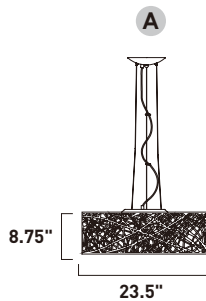

E21310-10BZ, -10PC
E21310-10BZ/BUI, -10PC/BUI (with LED Bulbs)
Pendant