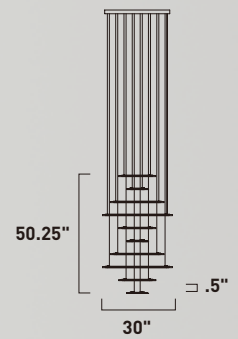

# SATURN II

- Horizontal frosted Acrylic diffuses LED
- Large scale ring options available
- 3000K Color Temperature
- CRI 80
- Dimmable with Triac dimmers

**E22665-11MS**  
Pendant

**A**

ITEM #	FINISH	LAMPING	DIMENSION	LUMENS			Additional Information
				CRI	INIT.	DEL.	
<b>A</b> E22665	11MS	159W LED 3000K (Integrated)	30"W x 50.25"H x 183"OAH	80	11130	6110	