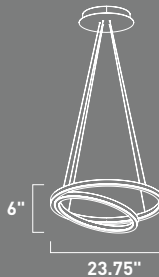

ITEM #	FINISH	LAMPING	DIMENSION	CRI	LUMENS	Additional Information
A	E22847	MW	67W LED 3000K (Integrated)	23.75"W x 6"H x 126"OAH	80+	4690	
B	E22848	MW	100W LED 3000K (Integrated)	31.5"W x 8"H x 129"OAH	80+	7000	

Finish: Matte White (MW)