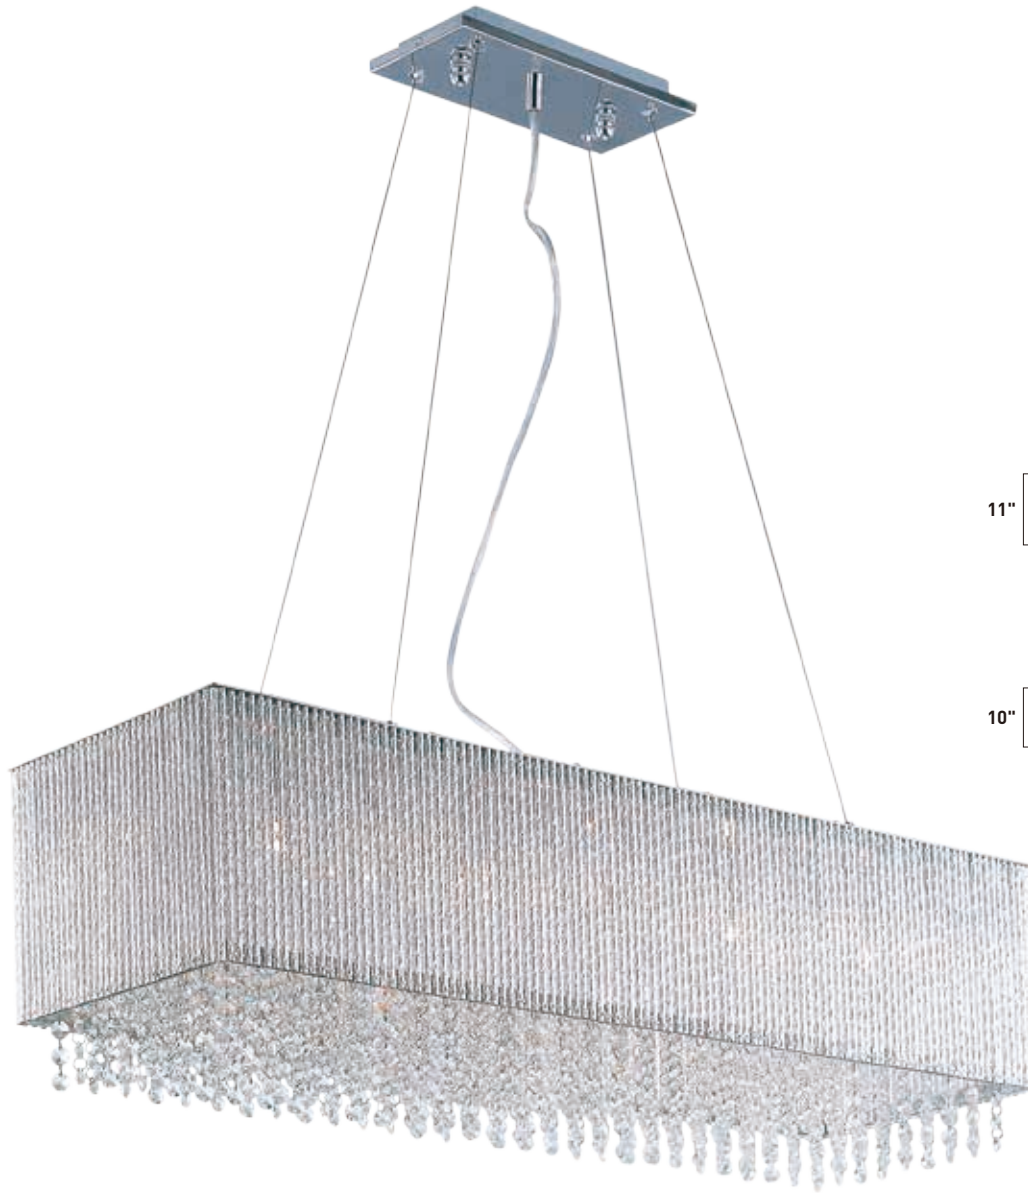

SPIRAL

- Oval shape frame
- Crystal Included
- Features K9 crystal beads
- 2900K Color Temperature
- G9, Xenon Lamps Included

• Bright cut Jewelry function

	ITEM #	FINISH	LAMPING	DIMENSION	LUMENS	Additional Information
A	E23146	10PC	9 x 40W G9 Xenon (Incl.)	35"L x 11"W x 10"H x 118"OAH	3600	ⓘ

Finish: Clear/White (10) Polished Chrome (PC)