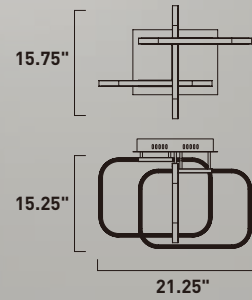

E24551-PC
Flush Mount

E24550-PC
Wall Mount