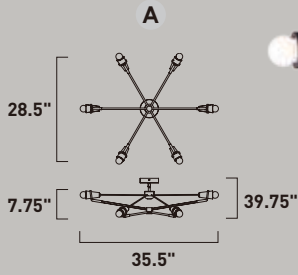

BOUNCE

- Carefully balanced wire suspension
- Two tone Black and Polished Chrome finish
- 3000K Color Temperature
- CRI 90
- Dimmable with Triac dimmers

E23100-BKPC
Pendant