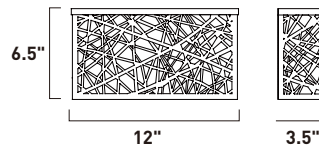

E21335-61BZ, -61PC
Wall Sconce

C