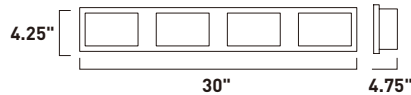

Finish options: Crystalline (160) Coffee (COF) Polished Chrome (PC)

**E24461-160COF, -160PC**  
Wall Mount

**D**

**E24463-160COF, -160PC**  
Wall Mount

**E**

**E24464-160COF, -160PC**  
Wall Mount

**F**

ITEM #	FINISH	LAMPING	DIMENSION	HCO	CRI	LUMENS	Additional Information
D	E24461   160COF, 160PC	7.2W LED 3000K (Integrated)	4.75"W x 7"H x 3.25"Ext.	3.5"	80+	504	
E	E24463   160COF, 160PC	21.6W LED 3000K (Integrated)	22.25"W x 4.25"H x 4.75"Ext.	2.25"	80+	1512	
F	E24464   160COF, 160PC	28.8W LED 3000K (Integrated)	30"W x 4.25"H x 4.75"Ext.	2.25"	80+	2016	