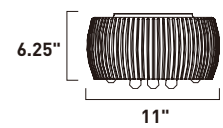

E21406-81PC
Pendant

D