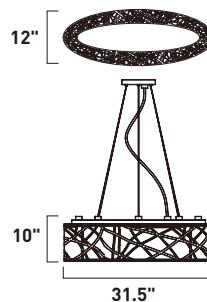

# INCA

- Oval shape frame
- Laser-cut metal
- Lamps Included
- 2900K Color Temperature

**E21308-10BZ, -10PC**  
**E21308-10BZ/BUI, -10PC/BUI (with LED Bulbs)**  
 Pendant

**E21310-10BZ, -10PC**  
**E21310-10BZ/BUI, -10PC/BUI (with LED Bulbs)**  
 Pendant