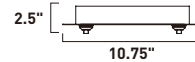

EC85014-PC, SN

4-Light RapidJack Canopy

E