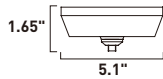

EC85002-PC, SN

1-Light RapidJack Canopy

B