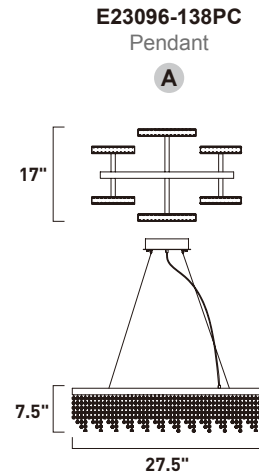

MIDNIGHT SHOWER

- Concealed LED light source
- Smoky crystal strands
- 3000K Color Temperature
- CRI 80+
- Dimmable with Triac Dimmer

	ITEM #	FINISH	LAMPING	DIMENSION	CRI	LUMENS	Additional Information
A	E23096	138PC	24W LED 3000K (Integrated)	27.5"L x 17"W x 7.5"H x 123"OAH	80+	1680	

Finish: Smoky crystal (138) Polished Chrome (PC)