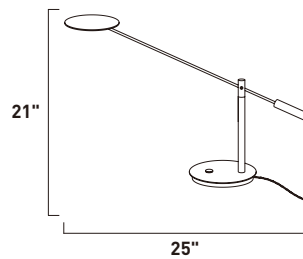

# ECO-TASK

- 3300K Color Temperature
- Powerful 5 Watt LED
- Touch Dimmer with night light
- Adjustable height
- Swivels 350°
- Rotating heads

**E41009-SN**  
Floor Lamp

**C**

**E41008-SN**  
Table Lamp

**D**