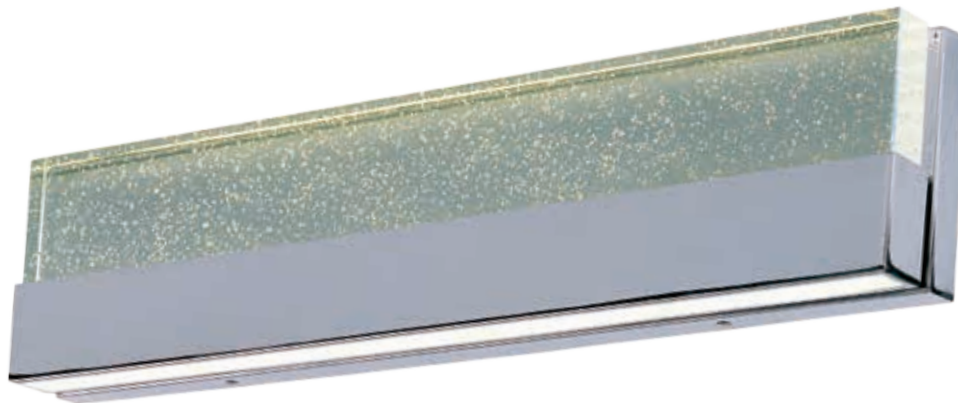

G

	ITEM #	FINISH	LAMPING	DIMENSION	LUMENS	Additional Information
E	E22755	89PC	2 x 3W LED (Integrated)	5"W x 5.25"H x 2.5"Ext.	420	
F	E22756	89PC	2 x 15W LED (Integrated)	18"W x 5.25"H x 2.5"Ext.	2100	
G	E22757	89PC	2 x 22W LED (Integrated)	24"W x 5.25"H x 2.5"Ext.	3000	

Finish: Etched/Bubble glass (89) Polished Chrome (PC)