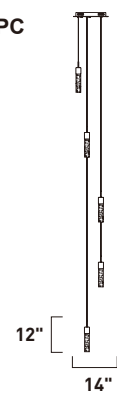

# FIZZ IV

- Lamps Included
- Energy Efficient
- 3000K Color Temperature
- Dimmable with Triac dimmers

**E22774-91PC**  
Pendant

**A**

**E22775-91PC**  
Pendant

**B**

	ITEM #	FINISH	LAMPING	DIMENSION	LUMENS	Additional Information
<b>A</b>	E22774	91PC	5 x 7.5W LED 3000K (Integrated)	39"L x 4.75"W x 12"H x 59"OAH	1180	
<b>B</b>	E22775	91PC	5 x 7.5W LED 3000K (Integrated)	14"W x 12"H x 134"OAH	1180	