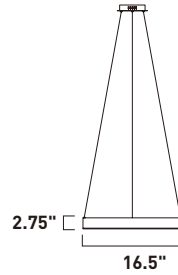

E24297-AL, -COF, -SC
Pendant

C