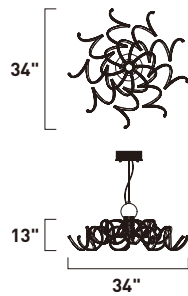

CHAOS

- Unique functional sculptures of illumination
- Corkscrew bands with inset high-powered LEDs
- Diodes visible to create contemporary look
- 3000K Color Temperature
- CRI 80+
- Dimmable with Triac dimmers

E21415-PC
Pendant
A

	ITEM #	FINISH	LAMPING	DIMENSION	CRI	LUMENS	Additional Information
A	E21415	PC	84.2W PCB LED 3000K (Integrated)	34"L x 34"W x 13"H x 137"OAH	80+	5897	

Finish: Polished Chrome (PC)