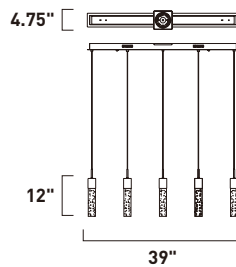

E22774-91PC
Pendant

B