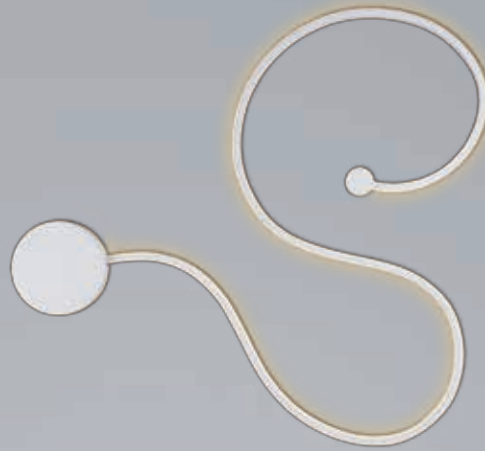

SERPENT

- Flat White pre-bent aluminum channel
- Both functional and decorative LED Strips
- 3000K Color Temperature
- CRI 80+
- Dimmable with Triac dimmers

E24531-WT
Wall Mount

B