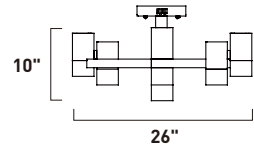

Finish: Clear Acrylic (75) Polished Chrome (PC)

**E31200-75PC**  
Flush Mount

**C**

**E31201-75PC**  
Flush/Wall Mount

**D**

	ITEM #	FINISH	LAMPING	DIMENSION	HCO LUMENS	Additional Information
<b>C</b>	E31200	75PC	9 x 2.4W PCB LED 3000K (Integrated)	26"W x 10"H	1512	LED
<b>D</b>	E31201	75PC	5 x 2.4W PCB LED 3000K (Integrated)	11.75"W x 22.5"H x 6.5"Ext.	11.2" 840	Adjustable for Ceiling or Wall Mount  LED