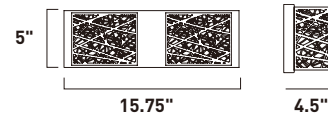

E21316-10BZ, -10PC
E21316-10BZ/BUI, -10PC/BUI (with LED Bulbs)
Wall Mount

C