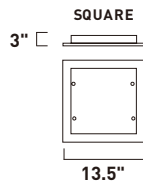

CONTEMPRA

The Contempra collection features thick Clear/White glass plates with polished edges accented by a Brushed Aluminum finish. The simplistic design combined with a fluorescent light source, assures energy saving operation and a contemporary touch to any kitchen island or well-designed workspace.

• 2700K Color Temperature

A

B

C

	ITEM #	FINISH	LAMPING	DIMENSION	LUMENS	Additional Information
A	E22120	24AL	4 x 36W 2G11 Twin T5 CFL 2700K (Incl.)	21.5"L x 21.5"W x 3"H	11600	
B	E22122	24AL	2 x 18W 2G11 Twin T5 CFL 2700K (Incl.)	13.5"L x 13.5"W x 3"H	2500	
C	E22121	24AL	2 x 36W 2G11 Twin T5 CFL 2700K (Incl.)	21.5"L x 13.75"W x 3"H	5800	

Finish: Clear glass (24) Brushed Aluminum (AL)