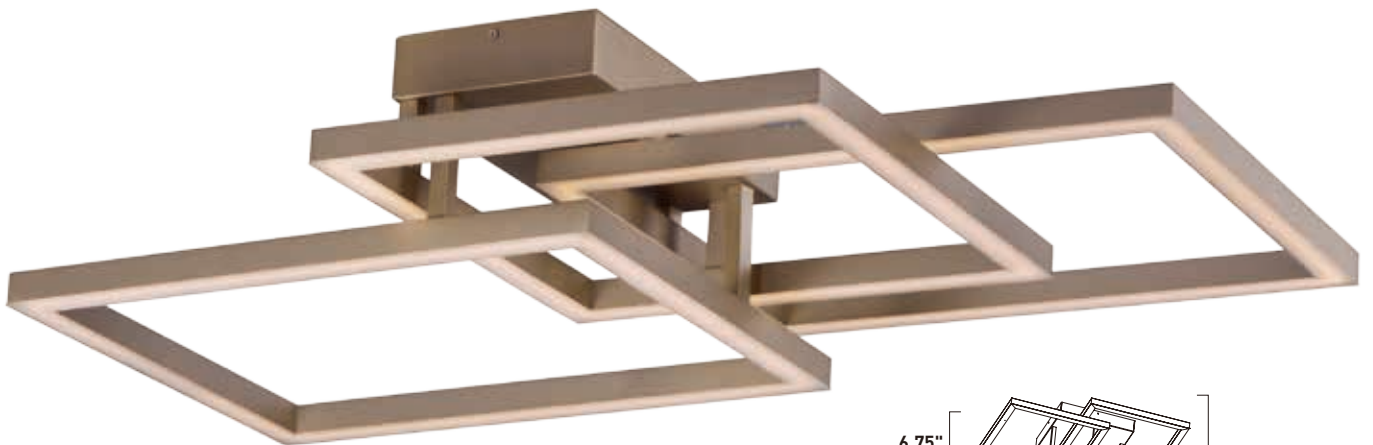

B

E21513-CHP
Flush Mount

C