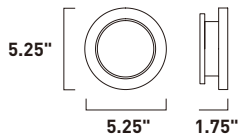

E41381-BZ, WT
Outdoor Wall Sconce

C