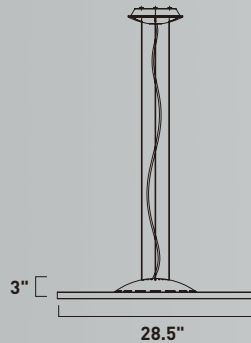

E22445-11MS
Pendant
B