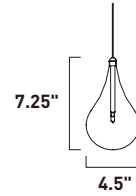

RAPIDJACK®

STEP 2: PENDANTS

- Standard Dimmable
- Canopy sold separately

EP96315-81PC
Pendant

A

EP96317-91PC
Pendant

B

3.1"

3.15"

EP96010-18SN
Pendant

C

7.25"

4.5"

(Optional)
BUL-1.5W-G4-CL-12V
G4 LED Bulb
1.5W
Color Temperature: 3000K
Total Rated Lumens: 105
Life Rated: 30,000 Hours

LED

ITEM #	FINISH	LAMPING	DIMENSION	LUMENS	Additional Information
A	EP96315 | 81PC	3W LED (Incl.)	4.75"W x 5"H	150	Includes a RapidJack fitting
B	EP96317 | 91PC	1.5W LED (Incl.)	3.15"W x 3.1"H	105	Includes a RapidJack fitting
C	EP96010 | 18SN	1 x 20W G4 (Incl.)	4.5"W x 7.25"H	320	Includes a RapidJack fitting

Finish: Mirror Chrome (81) with Polished Chrome (PC)
Bubble glass (91) with Polished Chrome (PC)
Clear glass (18) with Satin Nickel (SN)