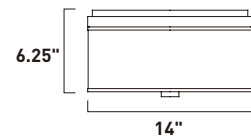

ITEM #	FINISH	LAMPING	DIMENSION	LUMENS	Additional Information
A	E95000 | 100SN, 101OI	2 x 40W MB (Not Incl.)	10"W x 6.25"H	680	Includes tempered glass diffuser
B	E95004 | 100SN, 101OI	3 x 60W MB (Not Incl.)	20"W x 6.25"H	2016	Includes tempered glass diffuser
C	E95002 | 100SN, 101OI	2 x 60W MB (Not Incl.)	14"W x 6.25"H	1344	Includes tempered glass diffuser

Finish options: White Weave (100) with Satin Nickel (SN) or
Grass Cloth (101) with Oil Rubbed Bronze (OI)