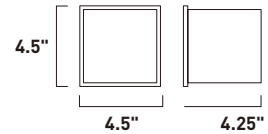

ITEM #	FINISH	LAMPING	DIMENSION	HCO	CRI	LUMENS	Additional Information
C	E41309	SA	2 x 2.7W LED 3000K (Integrated)	8"W x 4.75"H x 2.75"Ext.	2.5"	80+	600	
D	E41308	BZ, SA	2 x 3W LED 3000K (Integrated)	4.5"W x 4.5"H x 4.25"Ext.	2.25"	90	320	

Finish options: Bronze (BZ) Satin Aluminum (SA)