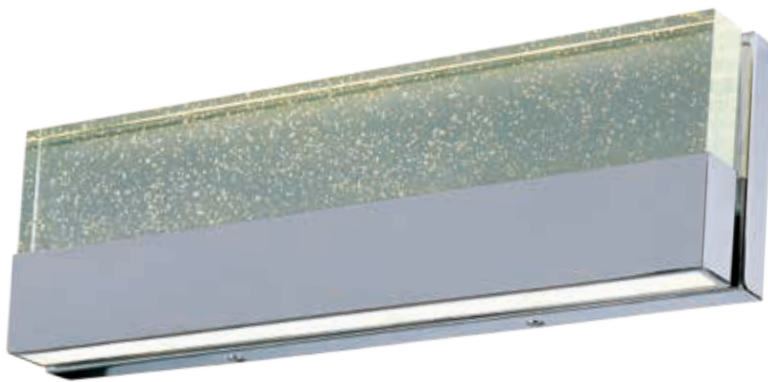

E22756-89PC
Bath Vanity

F