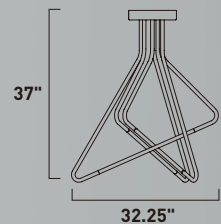

# TRIAD

- Matte White tubing intersect to form creative shadow casting
- 3000K Color Temperature
- CRI 80+
- Dimmable with Triac dimmers

**E23073-MW**  
Flush Mount

**A**

**E23077-MW**  
Flush Mount

**B**

	ITEM #	FINISH	LAMPING	DIMENSION	CRI	LUMENS	Additional Information
<b>A</b>	E23073	MW	24W PCB LED 3000K (Integrated)	22.25"W x 23.75"H	80+	1680	LED
<b>B</b>	E23077	MW	50W PCB LED 3000K (Integrated)	32.25"W x 37"H	80+	3500	LED