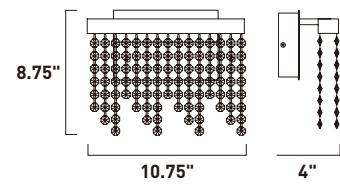

C

B

	ITEM #	FINISH	LAMPING	DIMENSION	HCO	CRI	LUMENS	Additional Information
B	E23094	138PC	20W LED 3000K (Integrated)	15.25"L x 15.25"W x 12.75"H x 123"OAH		80+	1400	
C	E23091	138PC	10W LED 3000K (Integrated)	10.75"W x 8.75"H x 4"Ext.	2.25"	80+	700	

Finish: Smoky crystal (138) Polished Chrome (PC)