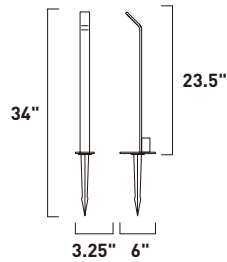

E41371-BZ, SA
Pathway Light

F