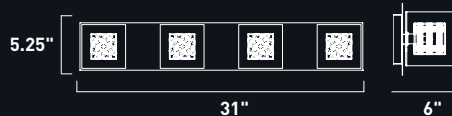

E22835-18SVPC, -18PCPC
Bath Vanity

G