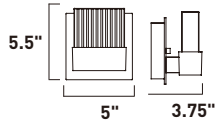

# FIZZ III

- See the full collection on page 213-218
- Dimmable with Triac dimmers

**E22751-89PC**  
Bath Vanity

**A**

**E22752-89PC**  
Bath Vanity

**B**

**E22753-89PC**  
Bath Vanity

**C**