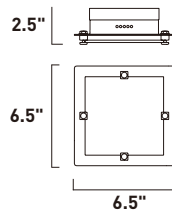

E53833-09SN
Wall/Flush Mount

D