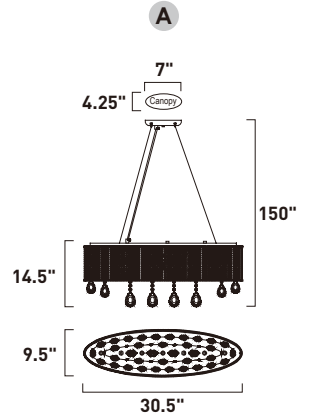

E22298-18PC
Pendant