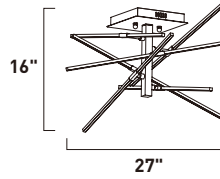

E20691-PC
Wall Mount

C