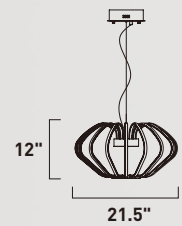

# ARGENT

- Shapes of artfully bent Polished Chrome
- 3000K Color Temperature
- CRI 80+
- Dimmable with Triac dimmers

**E24512-PC**  
Pendant

**B**

**E24514-PC**  
Pendant

**A**

	ITEM #	FINISH	LAMPING	DIMENSION	CRI	LUMENS	Additional Information
<b>A</b>	E24514	PC	103.7W PCB LED 3000K (Integrated)	27.5"W x 15.5"H x 137.75"OAH	80+	7258	
<b>B</b>	E24512	PC	69.1W PCB LED 3000K (Integrated)	21.5"W x 12"H x 134"OAH	80+	4838	