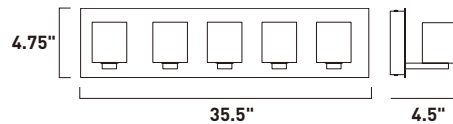

E32171-18PC
Bath Vanity

G

	ITEM #	FINISH	LAMPING	DIMENSION	HCO	CRI	LUMENS	Additional Information
C	E32031	18PC	2.2W LED G9 3000K (Incl.)	6"W x 4.75"H x 4.5"Ext.	3.5"	80+	440	
D	E32032	18PC	4.4W LED G9 3000K (Incl.)	11.75"W x 4.75"H x 4.5"Ext.	3.5"	80+	880	
E	E32033	18PC	6.6W LED G9 3000K (Incl.)	19.5"W x 4.75"H x 4.5"Ext.	3.5"	80+	1320	
F	E32170	18PC	8.8W LED G9 3000K (Incl.)	27.5"W x 4.75"H x 4.5"Ext.	3.5"	80+	1760	
G	E32171	18PC	11W LED G9 3000K (Incl.)	35.5"W x 4.75"H x 4.5"Ext.	3.5"	80+	2200	

Finish: Clear glass (18) Polished Chrome (PC)