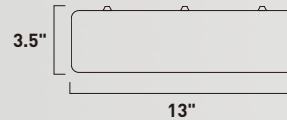

CELLS

The Cells collection is a modular system that allows for one unit to install on a powered outlet and up to 9 additional units of your choice to be added to the original module with the additional wire included inside each fixture. The additional wire moves from fixture to fixture through knockouts on the side. This system allows the user to create a sculpture of light on ceiling sure to become the focal point in the room.

A

E20172-11MW
Flush Mount

B

C

	ITEM #	FINISH	LAMPING	DIMENSION	CRI	LUMENS	Additional Information
A	E20171	11MW	12W LED 3000K (Incl.)	10"W x 3.5"H	80	840	
B	E20172	11MW	21.6W LED 3000K (Incl.)	13"W x 3.5"H	80	1512	
C	E20173	11MW	30.6W LED 3000K (Incl.)	16"W x 3.5"H	80	2142	

Finish: Matte White (11) Matte White (MW)