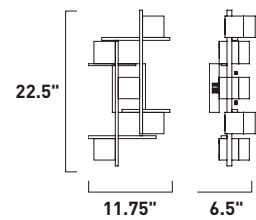

Finish: Clear Acrylic (75) Polished Chrome (PC)

**E31200-75PC**  
Flush Mount

**C**

**E31201-75PC**  
Flush/Wall Mount

**D**

	ITEM #	FINISH	LAMPING	DIMENSION	HCO LUMENS	Additional Information
<b>C</b>	E31200	75PC	9 x 2.4W PCB LED 3000K (Integrated)	26"W x 10"H	1512	LED
<b>D</b>	E31201	75PC	5 x 2.4W PCB LED 3000K (Integrated)	11.75"W x 22.5"H x 6.5"Ext.	11.2" 840	Adjustable for Ceiling or Wall Mount  LED