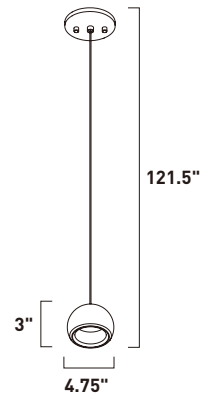

ITEM #	FINISH	LAMPING	DIMENSION	LUMENS			Additional Information
					CRI	INIT.	DEL.	
B	E41483	WT	3 x 4W COB LED 3000K (Integrated)	10"W x 3.75"H x 122"OAH	90	840	930	
C	E41481	WT	1 x 4W COB LED 3000K (Integrated)	4.75"W x 3"H x 121.5"OAH	90	360	310	

Finish: White (WT)