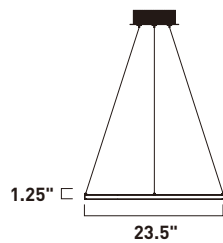

HOOPS

- Polished Chrome “hoops” adjustable to your preference
- LEDs mounted inward to provide indirect light
- 3000K Color Temperature
- CRI 80+
- Dimmable with Triac dimmers

E22713-PC
Pendant

A

	ITEM #	FINISH	LAMPING	DIMENSION	CRI	LUMENS	Additional Information
A	E22713	PC	13.3W PCB LED 3000K (Integrated)	23.5"W x 1.25"H x 125"OAH	80+	932	

Finish: Polished Chrome (PC)