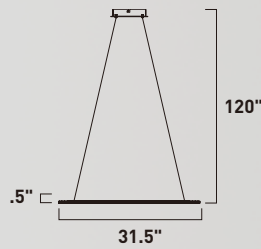

Finish: Matte White Acrylic (11) Matte Silver (MS)

**E22653-11MS**  
Pendant

**B**

**E22654-11MS**  
Pendant

**C**

	ITEM #	FINISH	LAMPING	DIMENSION	LUMENS			Additional Information
					CRI	INIT.	DEL.	
<b>B</b>	E22653	11MS	24W LED 3000K (Integrated)	23.75"W x .5"H x 120"OAH	80	1680	1280	
<b>C</b>	E22654	11MS	32W LED 3000K (Integrated)	31.5"W x .5"H x 120"OAH	80	2240	1810	