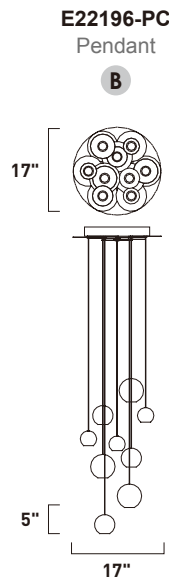

BOLLERO

- COB LED Technology
- 3000K Color Temperature
- Various size globes
- Adjustable connectors allowing for various arrangements

ITEM #	FINISH	LAMPING	DIMENSION	LUMENS	Additional Information	
B	E22196	PC	9 x 3W LED 3000K (Incl.)	17"L x 17"W x 5"H x 128"OAH	3240	Metal Shade: 3.1"W x 2.56"H (3pcs), 3.9"W x 3.7"H (3pcs), 4.7"W x 4.5"H (3pcs)
C	E22193	PC	1 x 3W LED 3000K (Incl.)	5.25"W x 5"H x 59"OAH	360	Metal Shade: 4.7"W x 4.5"H (1pcs)

Finish: Polished Chrome (PC)