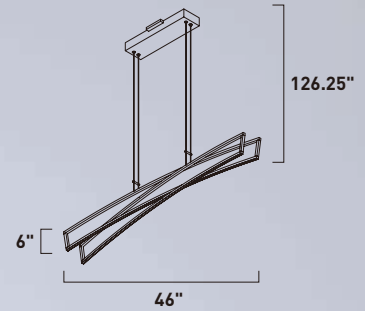

• Uplight

• Downlight

ITEM #	FINISH	LAMPING	DIMENSION	LUMENS			Additional Information
				CRI	INIT.	DEL.	
A E21425	MW	68W LED 3000K (Integrated)	46"L x 5"W x 6"H x 126.25"OAH	80	4760	2940	

Finish: Matte White (MW)