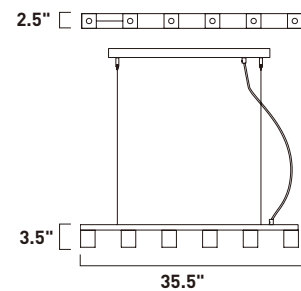

BLOCS LED

- Dimmable G9 LED bulbs included
- Thick glass blocks with frosted openings
- 3000K Color Temperature
- CRI 80+
- Dimmable with Electronic Low Voltage Dimmer

A

SQUARE

E32034-18PC
Pendant

B

	ITEM #	FINISH	LAMPING	DIMENSION	CRI	LUMENS	Additional Information
A	E32038	18PC	8.8W LED G9 3000K (Incl.)	8"W x 4"H	80+	1760	
B	E32034	18PC	13.2W LED G9 3000K (Incl.)	35.5"L x 2.5"W x 3.5"H x 118"OAH	80+	2640	①

Finish: Clear glass (18) Polished Chrome (PC)