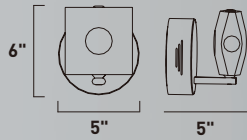

E30502-20
Wall Mount
B