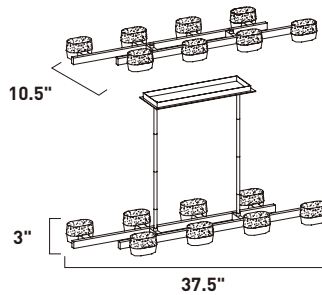

VOLT

- 3000K Color Temperature
- Indirect Up-Light and Direct Down-Light
- Solid oval shape, Etched Bubble Glass shades
- Dimmable with Triac dimmers

Frame diagram and overall measurements

E22897-89PC
Pendant

B

	ITEM #	FINISH	LAMPING	DIMENSION	LUMENS	Additional Information
A	E22898	89PC	16 x 3W LED 3000K (Integrated)	28"W x 3"H x 120"OAH	3360	
B	E22897	89PC	16 x 3W LED 3000K (Integrated)	37.5"L x 10.5"W x 3"H x 44.75"OAH	3360	Includes Two 6" Stems (ESTR06206PC) Includes Six 12" Stems (ESTR06212PC)

Finish: Etched/Bubble glass (89) Polished Chrome (PC)