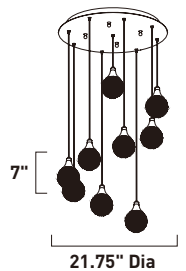

(Optional)
BUL-2.9W-G9-CL-120V
G9 LED Bulb
2.9W
Color Temperature: 2700K/3500K
Total Rated Lumens: 190/200
Life Rated: 25,000 Hours
CRI: 80+
Dimmable

	ITEM #	FINISH	LAMPING	DIMENSION	LUMENS	Additional Information
C	E24023	20PC	1 x 40W G9 Xenon (Incl.)	5"W x 7"H x 128"OAH	400	
D	E24025	20PC	5 x 40W G9 Xenon (Incl.)	33.75"W x 7"W x 7"H x 128"OAH	2000	
E	E24020	20PC	9 x 40W G9 Xenon (Incl.)	21.75"W x 7"H x 128"OAH	3600	

Finish: Crystal (20) Polished Chrome (PC)