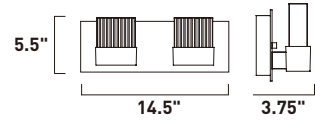

# FIZZ III

- See the full collection on page 213-218
- Dimmable with Triac dimmers

**E22751-89PC**  
Bath Vanity

**A**

**E22752-89PC**  
Bath Vanity

**B**

**E22753-89PC**  
Bath Vanity

**C**