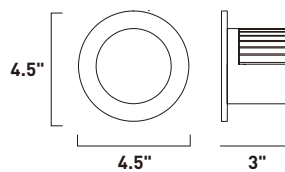

ALUMILUX

- Cast and Machined Aluminum
- 3000K Color Temperature
- CRI 80+
- Light pattern cast on wall

E41386-SA, WT
Outdoor Wall Sconce

A

ITEM #	FINISH	LAMPING	DIMENSION	LUMENS			Additional Information
				HCO	CRI	INIT. DEL.	
A E41386	SA, WT	4W LED 3000K (Integrated)	4.5"W x 4.5"H x 3"Ext.	2.25"	80	360 75	

Finish options: Satin Aluminum (SA) White (WT)