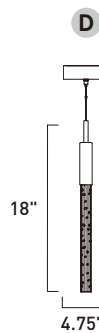

E32771-91BC, -118BRZ
Pendant