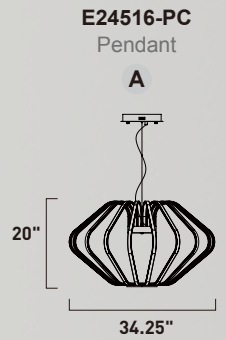

ARGENT

- Shapes of artfully bent Polished Chrome
- 3000K Color Temperature
- CRI 80+
- Dimmable with Triac dimmers

	ITEM #	FINISH	LAMPING	DIMENSION	CRI	LUMENS	Additional Information
A	E24516	PC	136.1W PCB LED 3000K (Integrated)	34.25"W x 20"H x 142"OAH	80+	9525	

Finish: Polished Chrome (PC)