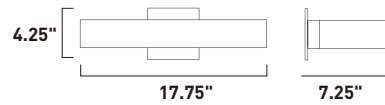

E41323-BZ, -SA
Wall Mount

B