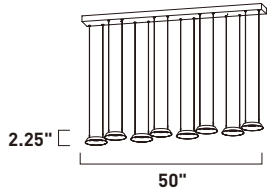

E20905-BK
Pendant

C

E20903-BK
Pendant

D