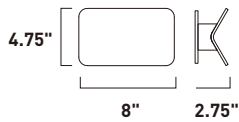

E41308-BZ, -SA
Wall Mount

D