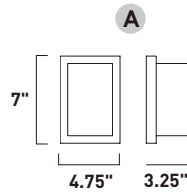

E24463-160COF, -160PC
Wall Mount