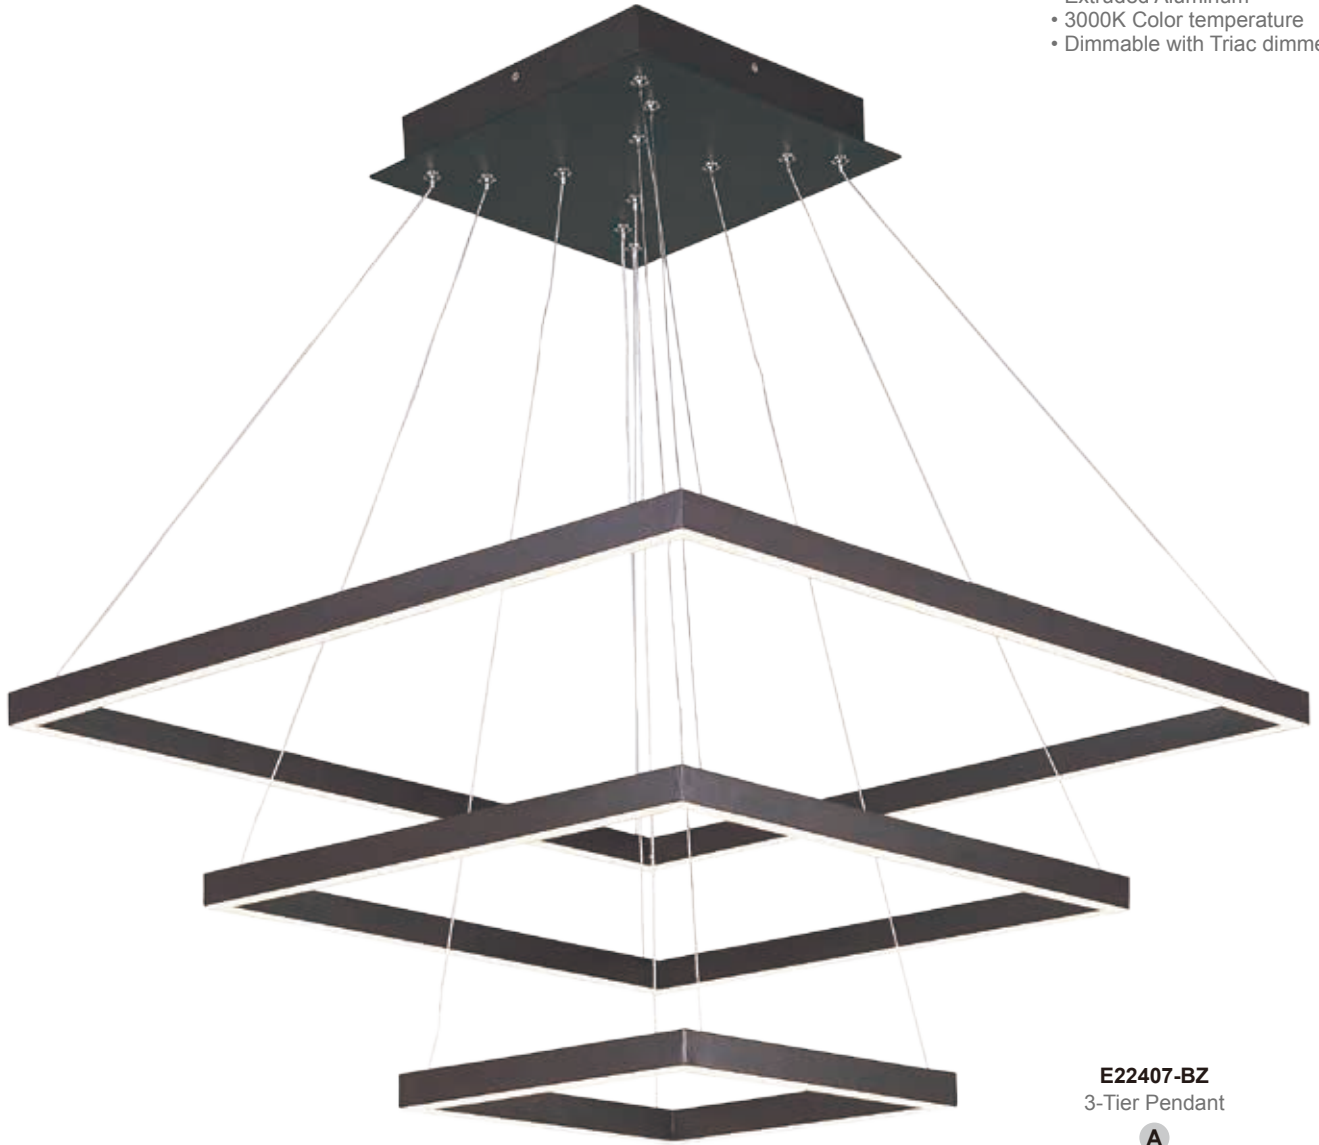

QUAD

- Adjustable connectors allowing for various combinations
- Extruded Aluminum
- 3000K Color temperature
- Dimmable with Triac dimmers

A

• Can be arranged in different sequences