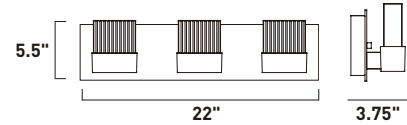

# FIZZ III

- See the full collection on page 213-218
- Dimmable with Triac dimmers

**E22751-89PC**  
Bath Vanity

**A**

**E22752-89PC**  
Bath Vanity

**B**

**E22753-89PC**  
Bath Vanity

**C**