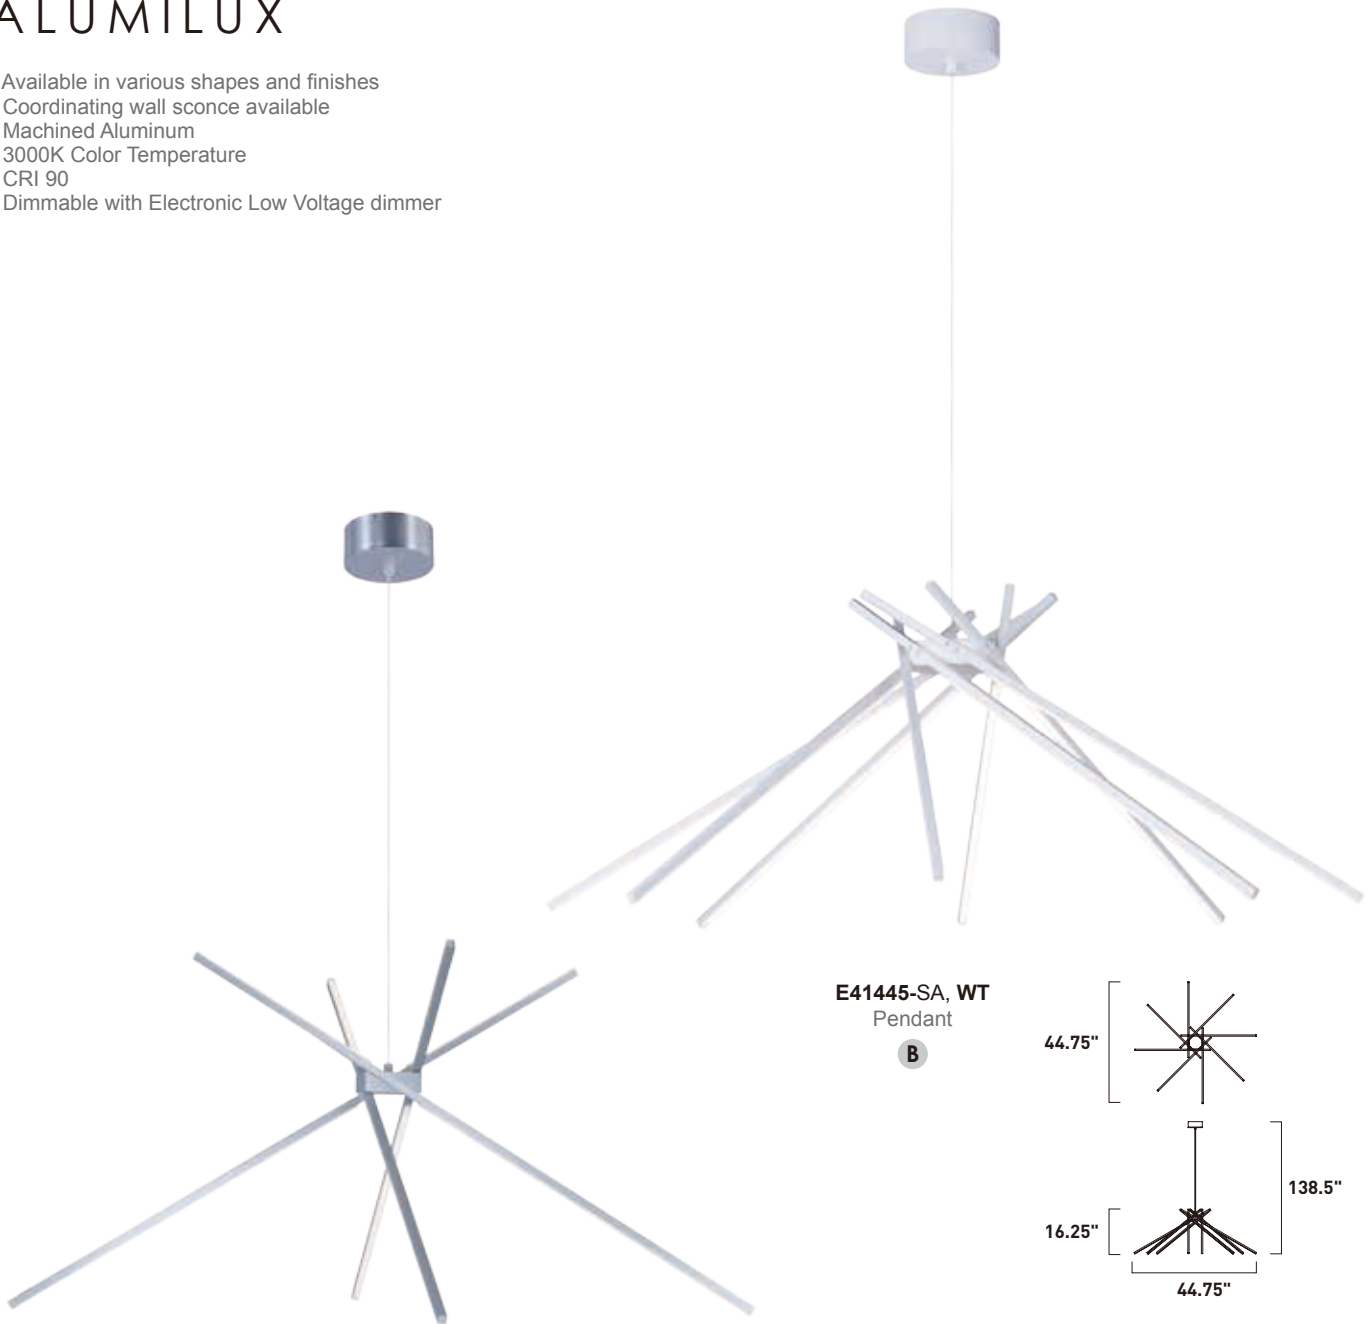

E41445-SA, WT
Pendant

ALUMILUX

- Available in various shapes and finishes
- Coordinating wall sconce available
- Machined Aluminum
- 3000K Color Temperature
- CRI 90
- Dimmable with Electronic Low Voltage dimmer

A