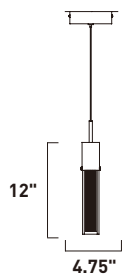

Finish options: Etched/Bubble glass (89) Bronze (BZ) Polished Chrome (PC)

**E22761-89BZ, -89PC**  
Pendant

**B**

**E22765-89BZ, -89PC**  
Pendant

**C**

	ITEM #	FINISH	LAMPING	DIMENSION	LUMENS	Additional Information
<b>B</b>	E22761	89BZ, 89PC	1 x 7.5W LED 3000K (Integrated)	4.75"W x 12"H x 120"OAH	238	
<b>C</b>	E22765	89BZ, 89PC	5 x 7.5W LED 3000K (Integrated)	13.75"W x 12"H x 135"OAH	1190	