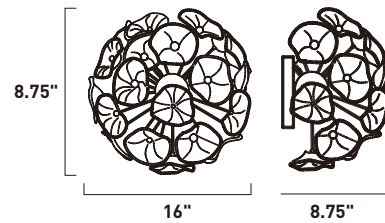

(Optional)
BUL-2.9W-G9-CL-120V
G9 LED Bulb
2.9W
Color Temperature: 2700K/3500K
Total Rated Lumens: 190/200
Life Rated: 25,000 Hours
CRI: 80+
Dimmable

	ITEM #	FINISH	LAMPING	DIMENSION	HCO	LUMENS
C	E22091	26, 28	3 x 40W G9 Xenon (Incl.)	14.25"W x 7.75"H x 7.75"Ext.	8.25"	1200
D	E22092	26, 28	8 x 40W G9 Xenon (Incl.)	16"W x 8.75"H x 8.75"Ext.	8.25"	3200

Finish options: Amber Murano glass (26) Clear Murano glass (28)