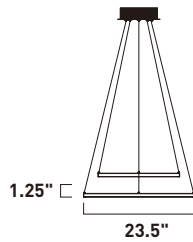

E22714-PC
Pendant
B