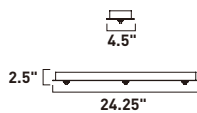

3-Light RapidJack Canopy

D