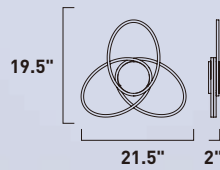

Finish: Matte White (MW)

• Flush Mount Option

**E21422-MW**  
Wall/Flush Mount

**C**

**E21423-MW**  
Flush Mount

**D**

ITEM #	FINISH	LAMPING	DIMENSION	LUMENS			Additional Information		
				HCO	CRI	INIT. DEL.			
<b>C</b>	E21422	MW	48W LED 3000K (Integrated)	21.5"W x 19.5"H x 2"Ext.	9.75"	80	3360	1710	LED
<b>D</b>	E21423	MW	68W LED 3000K (Integrated)	31.5"L x 28.5"W x 2"H		80	4760	2670	LED