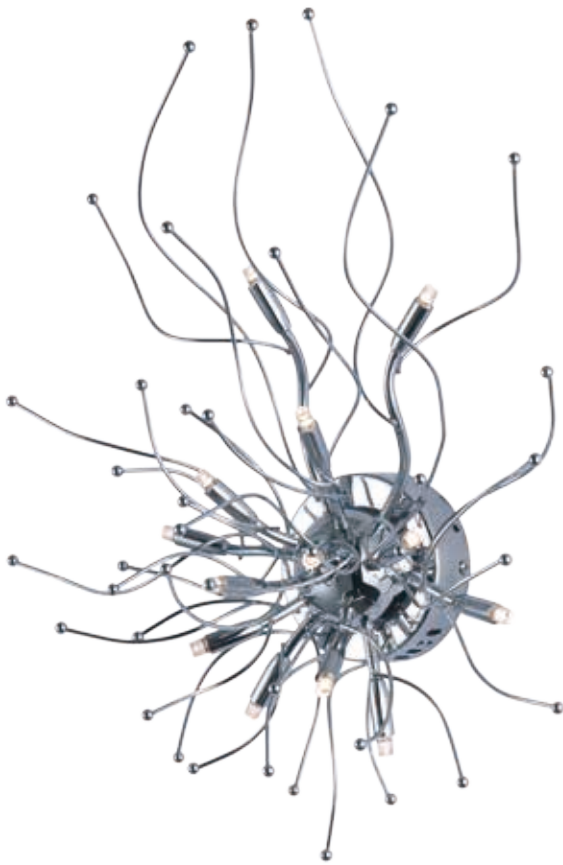

B

C

	ITEM #	FINISH	LAMPING	DIMENSION	HCO	CRI	LUMENS	Additional Information
B	E24670	PC	24W LED G4 3000K (Incl.)	26.5"W x 11"H		80+	5390	
C	E24672	PC	15.6W LED G4 3000K (Incl.)	17"W x 20"H x 8"Ext.	13.75"	80+	5390	

Finish: Polished Chrome (PC)