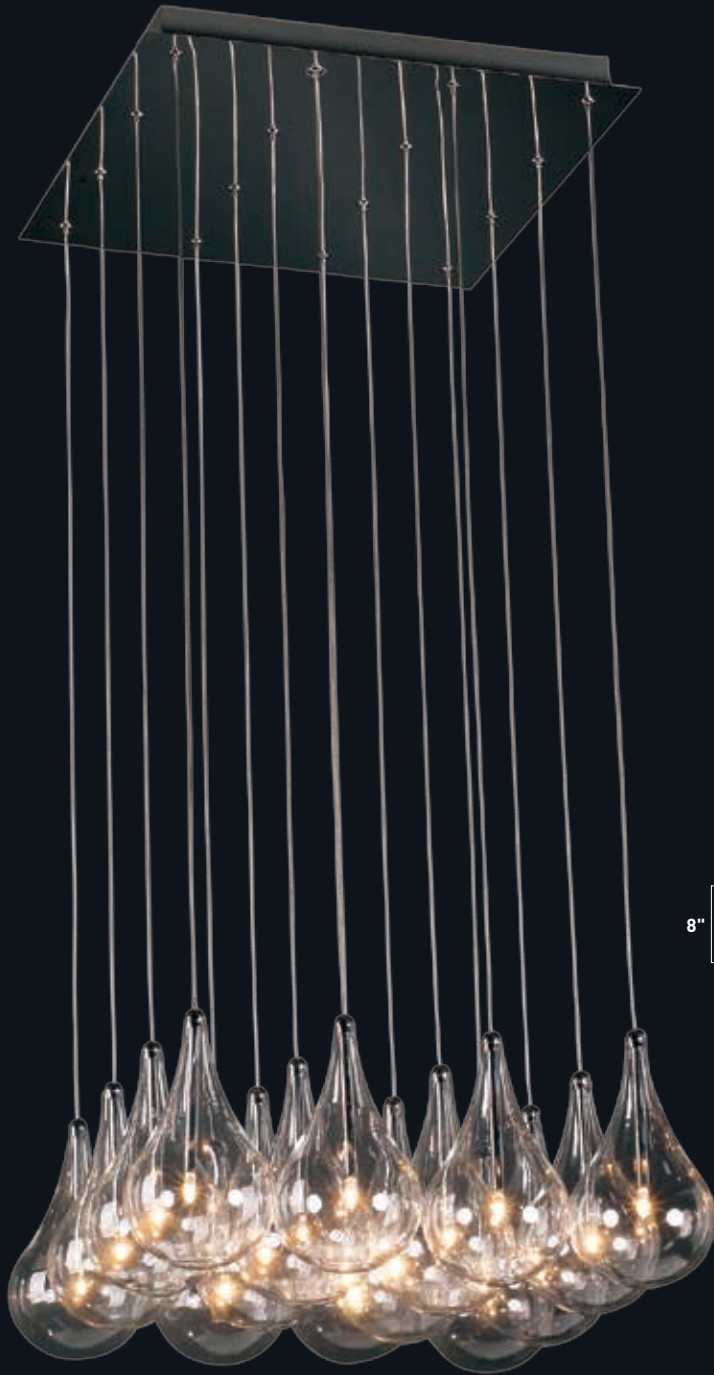

LARMES

- Electronic Low Voltage Dimmer
- 2900K Color Temperature

A