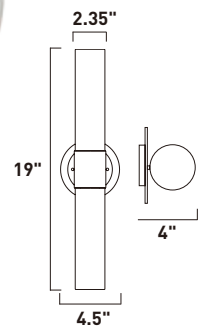

ITEM #	FINISH	LAMPING	DIMENSION	HCO	CRI	LUMENS	Additional Information
A	E63106	11SN	4 x 2.4W LED 3000K (Integrated)	4.75"W x 12.25"H x 4"Ext.	10"	80+	672	Glass is enclosed
B	E63107	11SN	8 x 2.4W LED 3000K (Integrated)	4.5"W x 19"H x 4"Ext.	2.5"	80+	1344	Glass is enclosed

Finish: Matte White glass (11) Satin Nickel (SN)