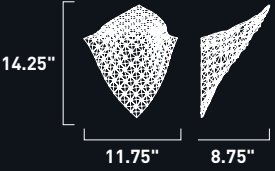

WAVE

- Standard Dimmable
- 2900K Color Temperature

A

E24270-20PC
Wall Mount

B

(Optional)
BUL-2.9W-G9-CL-120V
G9 LED Bulb
2.9W
Color Temperature: 2700K/3500K
Total Rated Lumens: 190/200
Life Rated: 25,000 Hours
CRI: 80+
Dimmable

	ITEM #	FINISH	LAMPING	DIMENSION	HCO	LUMENS	Additional Information
A	E24272	20PC	4 x 40W G9 Xenon (Incl.)	15.5"W x 5"H		1600	
B	E24270	20PC	1 x 40W G9 Xenon (Incl.)	11.75"W x 14.25"H x 8.75"Ext.	5.5"	400	

Finish: Crystal (20) Polished Chrome (PC)