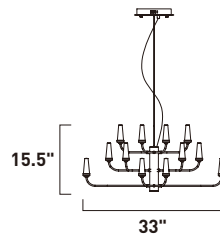

ITEM #	FINISH	LAMPING	DIMENSION	CRI	LUMENS	Additional Information
B	E24363	09BZ, 09PC	57.6W LED 3000K (Integrated)	33"W x 15.5"H x 138"OAH	80+	4032	

Finish Options: Frost White glass (09) Bronze (BZ) Polished Chrome (PC)