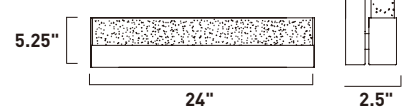

E22757-89PC
Bath Vanity

G