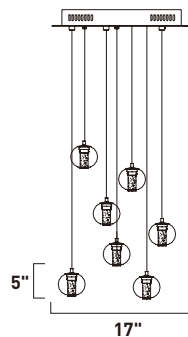

ZING

- 3000K Color Temperature
- Chrome plated glass globes
- Inner acrylic cylinder, with air bubbles
- Adjustable **RAPIDJACK** connectors allowing for various combinations
- Dimmable with Triac dimmers

A

B

	ITEM #	FINISH	LAMPING	DIMENSION	LUMENS	Additional Information
A	E22566	:81PC	:7 x 3W LED 3000K (Integrated)	:17"W x 5"H x 129"OAH	:1050	RAPIDJACK
B	E22562	:81PC	:3 x 3W LED 3000K (Integrated)	:13"W x 5"H x 129"OAH	:450	RAPIDJACK

Finish: Mirror Chrome (81) Polished Chrome (PC)