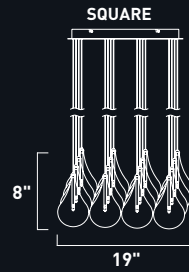

E20117-18
Pendant

B