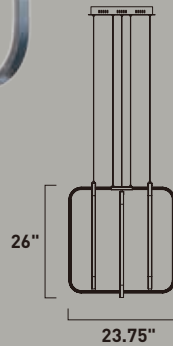

E24557-PC
Pendant

B