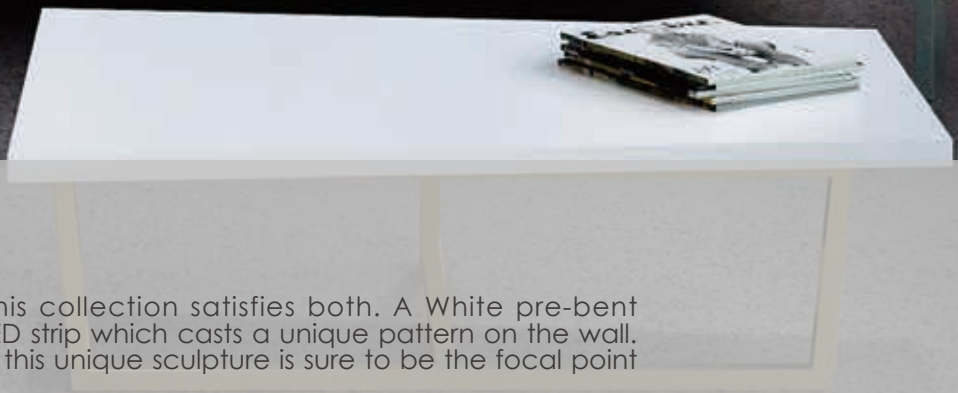

# SERPENT

Wall lighting or wall décor? This collection satisfies both. A White pre-bent aluminum channel encases a LED strip which casts a unique pattern on the wall. Both functional and decorative, this unique sculpture is sure to be the focal point of the room.