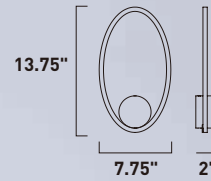

ITEM #	FINISH	LAMPING	DIMENSION	HCO	LUMENS		Additional Information	
						INIT.	DEL.		
A	E21428	MW	53W LED 3000K (Integrated)	15"W x 55.75"H		80	3710	2690	LED
B	E21420	MW	11W LED 3000K (Integrated)	7.75"W x 13.75"H x 2"Ext.	11.25"	80	770	510	LED

Finish: Matte White (MW)