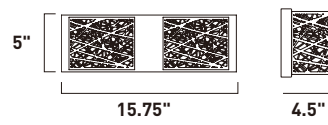

E21316-10BZ, -10PC
E21316-10BZ/BUI, -10PC/BUI (with LED Bulbs)
Wall Mount

G