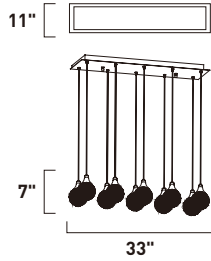

BRILLIANT

- Crystal Included
- 2900K Color Temperature
- Standard Dimmable

E24028-20PC
Pendant

A

E24029-20PC
Pendant