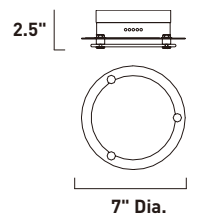

ITEM #	FINISH	LAMPING	DIMENSION	HCO	LUMENS	Additional Information
A	E53830	09SN	1 x 5W LED 3000K (Incl.)	7.5"L x 7.5"W x 3"H	3.75"	370	LED
B	E53831	09SN	1 x 5W LED 3000K (Incl.)	7.5"W x 3"H	3.75"	370	LED
C	E53832	09SN	1 x 5W LED 3000K (Incl.)	6.5"L x 6.5"W x 2.5"H	3.25"	370	LED
D	E53833	09SN	1 x 5W LED 3000K (Incl.)	7"W x 2.5"H	3.5"	370	LED

Finish: Frost White glass (09) Satin Nickel (SN) Polished Chrome (PC)