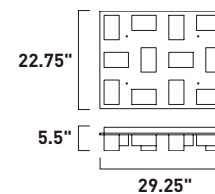

ITEM #	FINISH	LAMPING	DIMENSION	CRI	LUMENS	Additional Information	
A	E24467	160COF, 160PC	43.2W LED 3000K (Integrated)	22.75"L x 14.25"W x 5.5"H	80+	3024	
B	E24468	160COF, 160PC	64.8W LED 3000K (Integrated)	22.75"L x 22.75"W x 5.5"H	80+	4536	
C	E24469	160COF, 160PC	86.4W LED 3000K (Integrated)	29.25"L x 22.75"W x 5.5"H	80+	6048	

Finish options: Crystalline (160) Coffee (COF) Polished Chrome (PC)