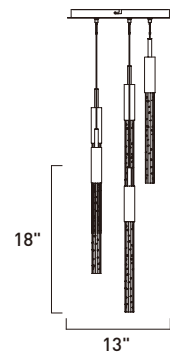

• Clear bubble glass