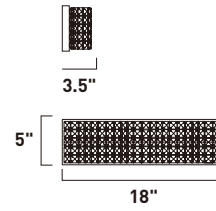

E24277-20PC
Bath Vanity

B