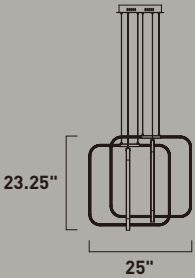

E24553-PC
Pendant

B