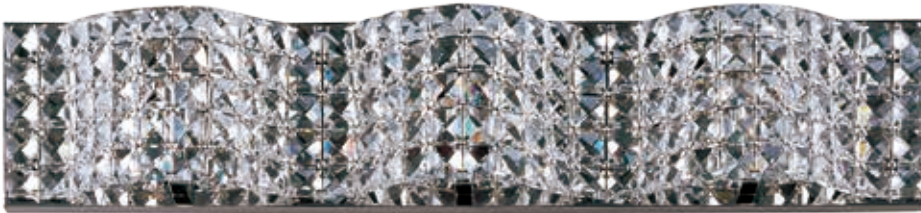

E24277-20PC
Bath Vanity

B