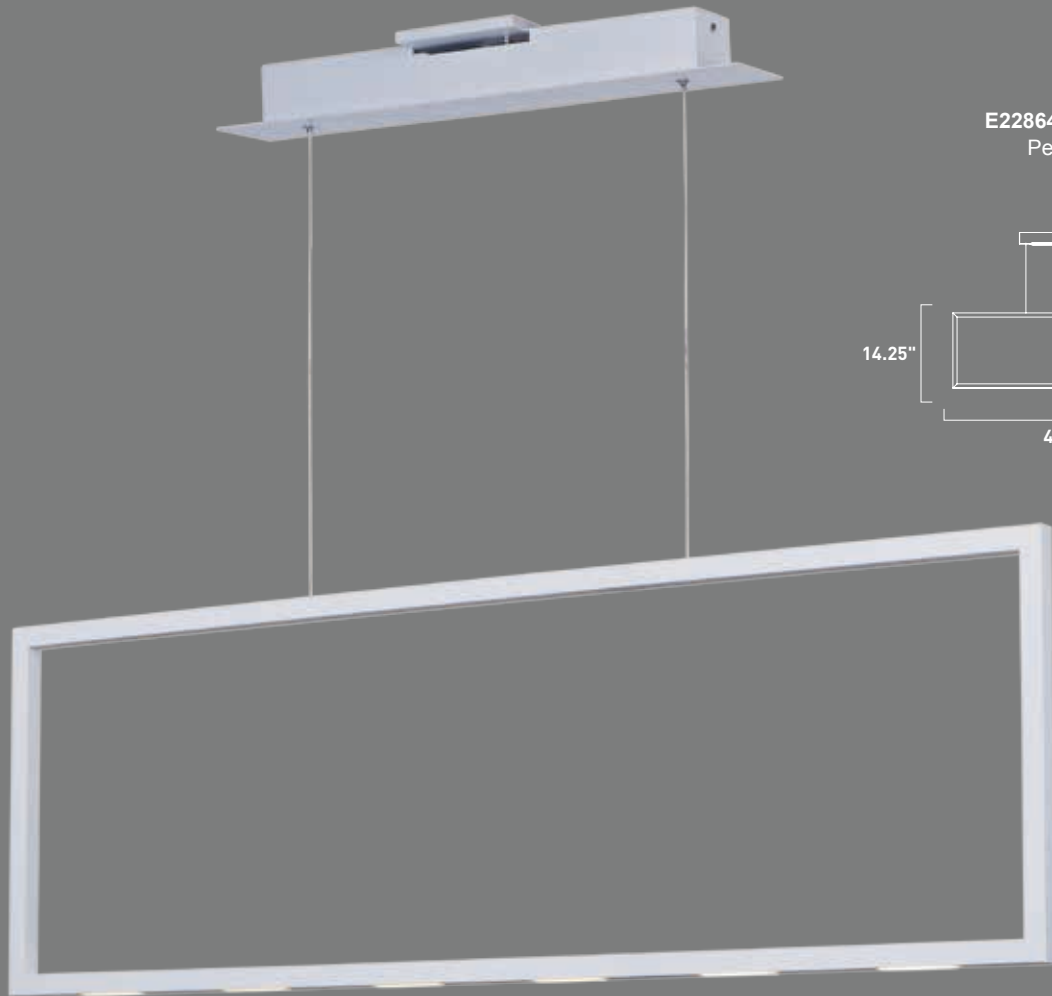

MW Matte White

RHOMBUS

- Concealed LED in bottom of thin-profile rectangular forms
- Available in Matte White and Bronze finish
- 3000K Color Temperature
- CRI 80+
- Dimmable with Triac dimmers

E22864-BZ, -MW
Pendant

B