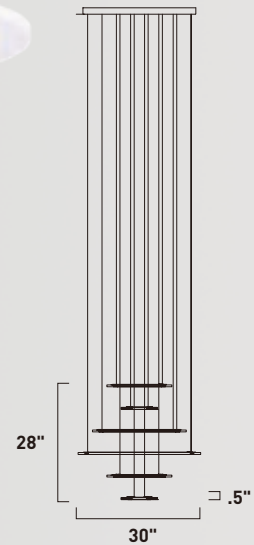

E22664-11MS
Pendant

ITEM #	FINISH	LAMPING	DIMENSION	LUMENS			Additional Information
				CRI	INIT.	DEL.	
A E22664	11MS	105W LED 3000K (Integrated)	30"W x 28"H x 183"OAH	80	7350	4035	

Finish: Matte White Acrylic (11) Matte Silver (MS)