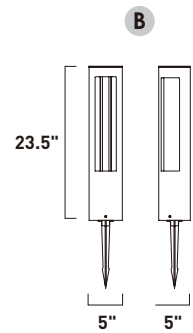

E41370-BZ, GY
Pathway Light