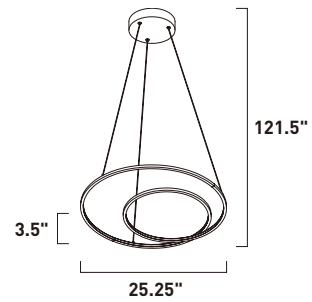

ITEM #	FINISH	LAMPING	DIMENSION	LUMENS		Additional Information
				CRI	INIT. DEL.	
A E21325	MS	55W LED 3000K (Integrated)	25.25"W x 3.5"H x 121.5"OAH	80+	3850 2170	

Finish: Matte Silver (MS)