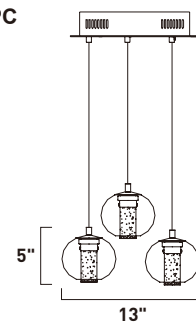

E22562-81PC
Pendant

B