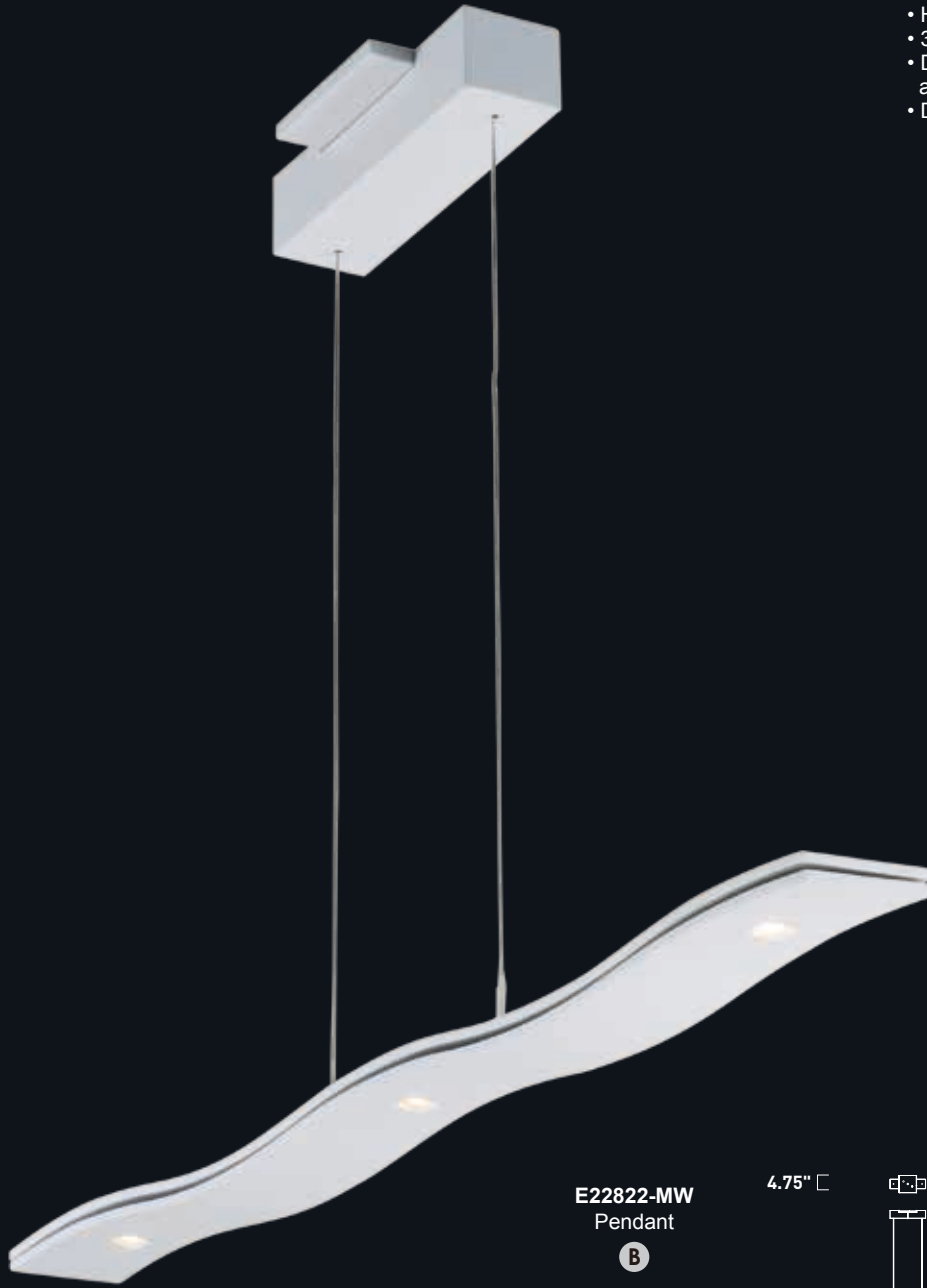

E22822-MW
Pendant

ROLLER

- Gentle waves of aluminum in Matte White finish
- High-powered integrated LED modules
- 3000K Color Temperature
- Designed to give ample down light and ambient up light
- Dimmable with Triac dimmers