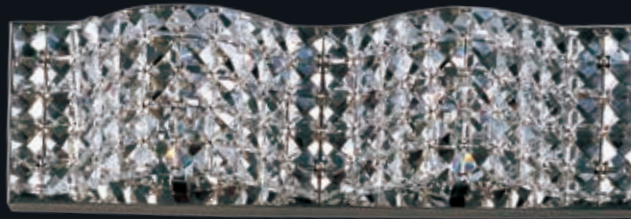

E24276-20PC
Bath Vanity

B