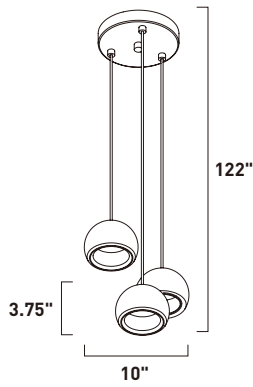

E41483-WT
Pendant

C