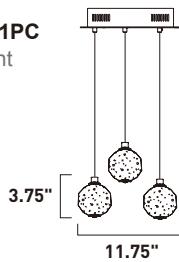

HARMONY

- Various size, weighted glass globes
- Replaceable, G4 LED Lamps
- Adjustable **RAPIDJACK** connectors allowing for various combinations
- Dimmable with Triac dimmers

A

B

C

ITEM #	FINISH	LAMPING	DIMENSION	LUMENS	Additional Information
A	E24502	91PC 3 x 1.5W LED (Incl.)	11.75"W x 3.75"H x 134"OAH	315	RAPIDJACK
B	E24503	91PC 4 x 1.5W LED (Incl.)	10.75"W x 3.75"H x 134"OAH	420	RAPIDJACK
C	E24506	91PC 9 x 1.5W LED (Incl.)	12.75"W x 3.75"H x 126"OAH	945	Glass: 2"W x 1.8"H (3pcs), 2.36"W x 2.25"H (3pcs), 3.15"W x 3.1"H (3pcs) RAPIDJACK

Finish: Bubble glass (91) Polished Chrome (PC)