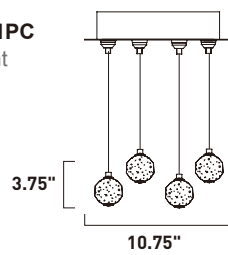

HARMONY

- Various size, weighted glass globes
- Replaceable, G4 LED Lamps
- Adjustable **RAPIDJACK** connectors allowing for various combinations
- Dimmable with Triac dimmers

A

B

C

ITEM #	FINISH	LAMPING	DIMENSION	LUMENS	Additional Information
A	E24502	91PC 3 x 1.5W LED (Incl.)	11.75"W x 3.75"H x 134"OAH	315	RAPIDJACK
B	E24503	91PC 4 x 1.5W LED (Incl.)	10.75"W x 3.75"H x 134"OAH	420	RAPIDJACK
C	E24506	91PC 9 x 1.5W LED (Incl.)	12.75"W x 3.75"H x 126"OAH	945	Glass: 2"W x 1.8"H (3pcs), 2.36"W x 2.25"H (3pcs), 3.15"W x 3.1"H (3pcs) RAPIDJACK

Finish: Bubble glass (91) Polished Chrome (PC)