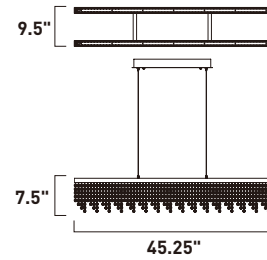

ITEM #	FINISH	LAMPING	DIMENSION	CRI	LUMENS	Additional Information
A	E23098	138PC	40W LED 3000K (Integrated)	45.25"L x 9.5"W x 7.5"H x 123"OAH	80+	2800	

Finish: Smoky crystal (138) Polished Chrome (PC)