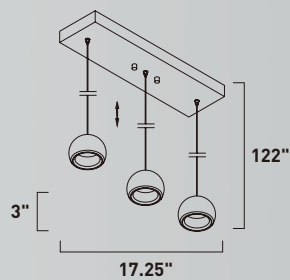

ITEM #	FINISH	LAMPING	DIMENSION	LUMENS		Additional Information
				CRI	INIT. DEL.	
A E41484	WT	3 x 4W COB LED 3000K (Integrated))	17.25"L x 4.5"W x 3"H x 122"OAH	90	840 930	

Finish: White (WT)