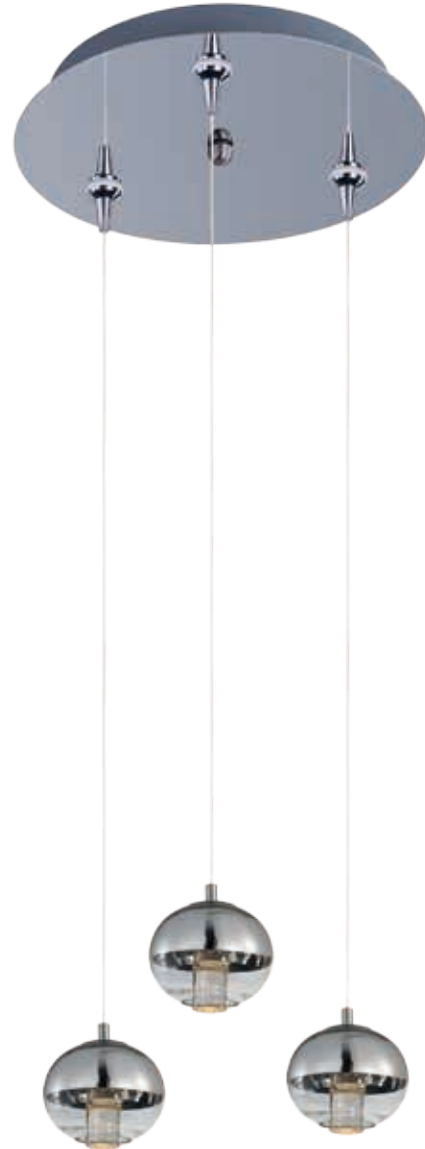

ZING

- 3000K Color Temperature
- Chrome plated glass globes
- Inner acrylic cylinder, with air bubbles
- Adjustable **RAPIDJACK** connectors allowing for various combinations
- Dimmable with Triac dimmers

A

B

	ITEM #	FINISH	LAMPING	DIMENSION	LUMENS	Additional Information
A	E22566	:81PC	:7 x 3W LED 3000K (Integrated)	:17"W x 5"H x 129"OAH	:1050	RAPIDJACK
B	E22562	:81PC	:3 x 3W LED 3000K (Integrated)	:13"W x 5"H x 129"OAH	:450	RAPIDJACK

Finish: Mirror Chrome (81) Polished Chrome (PC)