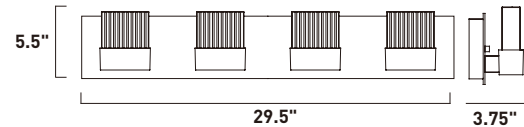

ITEM #	FINISH	LAMPING	DIMENSION	HCO	LUMENS	Additional Information	
A	E22751	89PC	2 x 3W LED (Integrated)	5"W x 5.5"H x 3.75"Ext.	2.5"	420	
B	E22752	89PC	4 x 3W LED (Integrated)	14.5"W x 5.5"H x 3.75"Ext.	2.5"	840	
C	E22753	89PC	6 x 3W LED (Integrated)	22"W x 5.5"H x 3.75"Ext.	2.5"	1260	
D	E22754	89PC	8 x 3W LED (Integrated)	29.5"W x 5.5"H x 3.75"Ext.	2.5"	1680	

Finish: Etched/Bubble glass (89) Polished Chrome (PC)