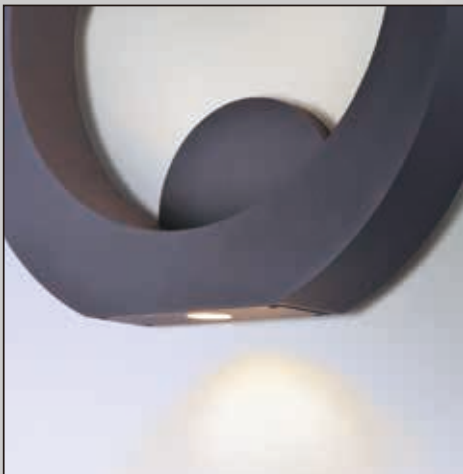

ALUMILUX

- Available in various sizes and finishes
- Collection features coordinating landscape lighting
- Cast and Machined Aluminum
- 3000K Color Temperature
- CRI 90