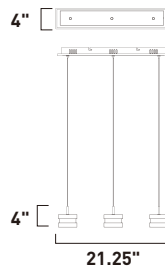

E22681-01PC
Pendant

D