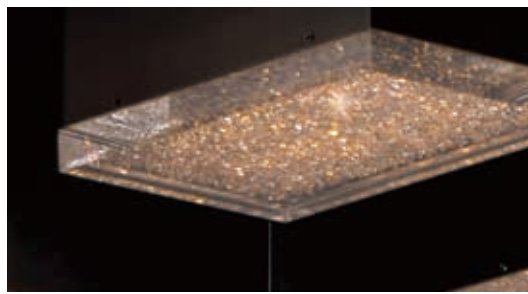

PIZZAZZ

- Rectangular cubes of Crystalline acrylic diffusers
- High powered LEDs deliver generous amounts of light
- 3000K Color Temperature, CRI 80+
- Dimmable with Triac Dimmer

• Crystalline Acrylic diffusers