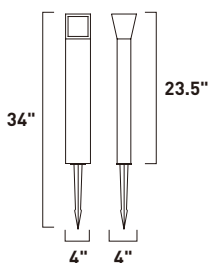

E41363-BZ, SA
Pathway Light

B