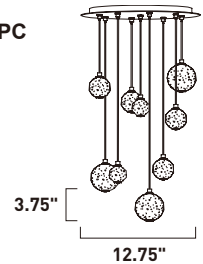

HARMONY

- Various size, weighted glass globes
- Replaceable, G4 LED Lamps
- Adjustable **RAPIDJACK** connectors allowing for various combinations
- Dimmable with Triac dimmers

A

B

C

ITEM #	FINISH	LAMPING	DIMENSION	LUMENS	Additional Information
A	E24502	91PC 3 x 1.5W LED (Incl.)	11.75"W x 3.75"H x 134"OAH	315	RAPIDJACK
B	E24503	91PC 4 x 1.5W LED (Incl.)	10.75"W x 3.75"H x 134"OAH	420	RAPIDJACK
C	E24506	91PC 9 x 1.5W LED (Incl.)	12.75"W x 3.75"H x 126"OAH	945	Glass: 2"W x 1.8"H (3pcs), 2.36"W x 2.25"H (3pcs), 3.15"W x 3.1"H (3pcs) RAPIDJACK

Finish: Bubble glass (91) Polished Chrome (PC)