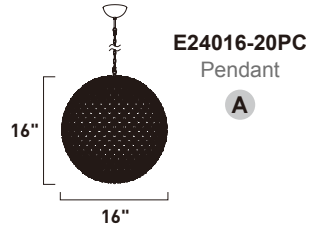

BRILLIANT

- Crystal Included
- 2900K Color Temperature
- Standard Dimmable

	ITEM #	FINISH	LAMPING	DIMENSION	LUMENS	Additional Information
A	E24016	20PC	8 x 40W G9 Xenon (Incl.)	16"W x 16"H x 136"OAH	3200	72" of chain
B	E24017	20PC	12 x 40W G9 Xenon (Incl.)	24"W x 24"H x 144"OAH	4800	72" of chain
C	E24018	20PC	15 x 40W G9 Xenon (Incl.)	36"W x 36"H x 156"OAH	6000	72" of chain

Finish: Crystal (20) Polished Chrome (PC)