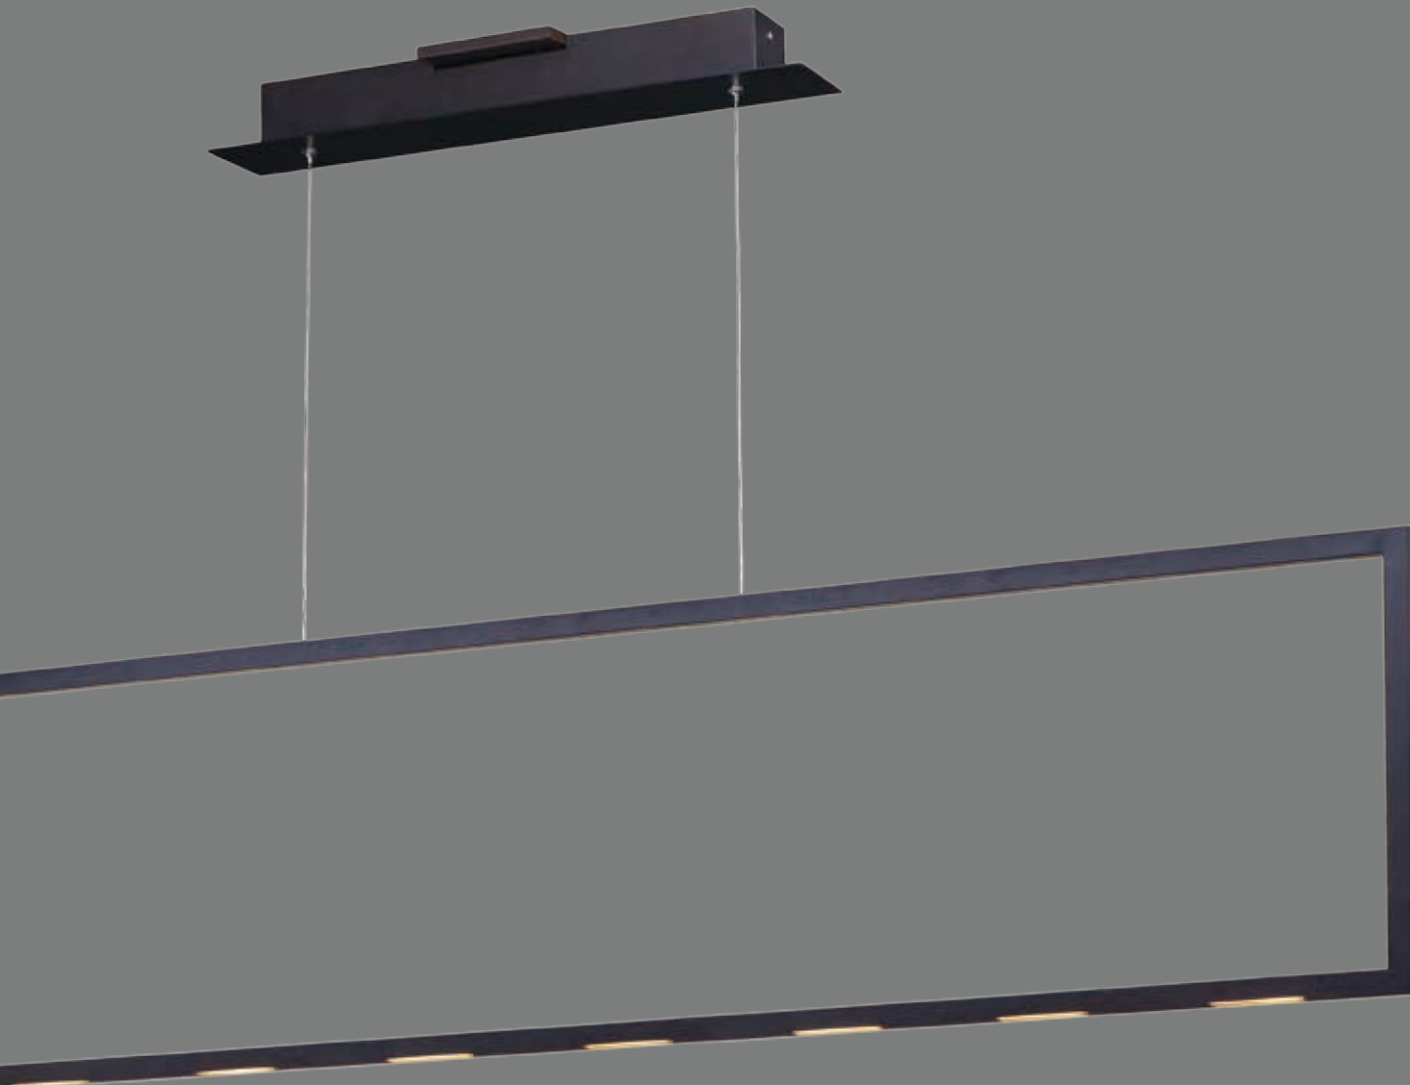

# RHOMBUS

Large scale rectangular forms suspend gracefully in mid-air to fill a large space without a bulky appearance. LEDs are cleverly concealed in both the bottom and the top to provide a combination of up and down light. Available in your choice of Matte White or Bronze.