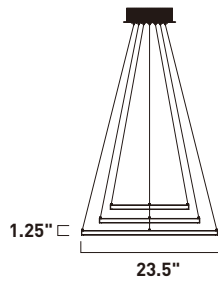

E22715-PC
Pendant

A

	ITEM #	FINISH	LAMPING	DIMENSION	CRI	LUMENS	Additional Information
A	E22715	PC	30.6W PCB LED 3000K (Integrated)	23.5"W x 1.25"H x 130"OAH	80+	2142	

Finish: Polished Chrome (PC)