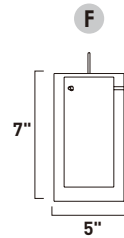

EP96080-24,25
Pendant

EP96038-10SN
Pendant

GLACE

EP96070-10PC
Pendant

E

EP96077-20PC
Pendant

G

	ITEM #	FINISH	LAMPING	DIMENSION	LUMENS	Additional Information
D	EP96080	24, 25	1 x 20W G4 (Incl.)	4"W x 4"H	320	Includes a RapidJack fitting Two glass options
E	EP96070	10PC	1 x 50W GY6.35 T4 (Incl.)	7"W x 4"H	750	Includes a RapidJack fitting
F	EP96038	10SN	1 x 50W GY6.35 T4 (Incl.)	5"W x 7"H	750	Includes a RapidJack fitting
G	EP96077	20PC	1 x 20W G4 (Incl.)	5"W x 5"H	320	Includes a RapidJack fitting

Finish: Clear (24) or Amber (25) with Satin Nickel (SN)
Steel Web shade (10) with Polished Chrome (PC)
Clear/White glass (10) with Satin Nickel (SN)
Clear Crystal (20) with Polished Chrome (PC)