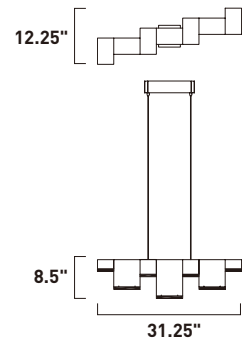

ITEM #	FINISH	LAMPING	DIMENSION	CRI	LUMENS	Additional Information
A	E24465	160COF, 160PC	36W LED 3000K (Integrated)	24.25"L x 8"W x 6.5"H x 130"OAH	80+	2520	
B	E24466	160COF, 160PC	50.4W LED 3000K (Integrated)	31.25"L x 12.25"W x 8.5"H x 132"OAH	80+	3528	

Finish options: Crystalline (160) Coffee (COF) Polished Chrome (PC)