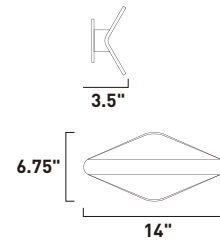

E41318-BZ, -SA
Wall Mount

	ITEM #	FINISH	LAMPING	DIMENSION	HCO	CRI	LUMENS	Additional Information
A	E41324	BZ, SA	27 x 0.3W LED 3000K (Integrated)	17.75"W x 4.25"H x 7.25"Ext.	2.16"	80+	547	
B	E41323	BZ, SA	9 x 0.3W LED 3000K (Integrated)	6"W x 4.25"H x 7.25"Ext.	2.16"	80+	547	
C	E41318	BZ, SA	2 x 3W LED 3000K (Integrated)	14"W x 6.75"H x 3.5"Ext.	3.44"	80+	420	

Finish options: Bronze (BZ) Satin Aluminum (SA)