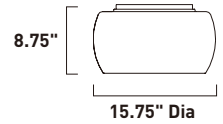

E21206-10PC
Pendant

C