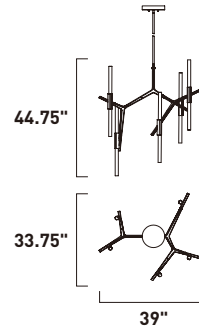

Finish: Clear Acrylic (75) Gunmetal (GM)

**E41432-75GM**  
Pendant

**C**

**E41433-75GM**  
Pendant

**D**

ITEM #	FINISH	LAMPING	DIMENSION	CRI	LUMENS	Additional Information
<b>C</b> E41432	75GM	36W LED 3000K (Integrated)	23.75"L x 23.75"W x 21.5"H x 63"OAH	80+	2520	Includes Two 6" Stems (ESTR07506GM-SG) Includes Three 12" Stems (ESTR07512GM-SG)   
<b>D</b> E41433	75GM	30W LED 3000K (Integrated)	39"L x 33.75"W x 44.75"H x 94.5"OAH	80+	2100	Includes Two 6" Stems (ESTR07506GM-SG) Includes Three 12" Stems (ESTR07512GM-SG)   