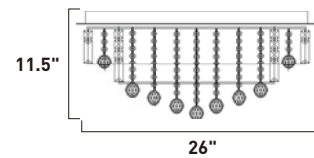

BANGLE

Shimmering like fine jewelry, the Bangle Collection combines strands of square-cut crystal supported by Polished Chrome frames. The clear natural light of xenon lamps enhances the sparkle.

E23257-20PC
Flush Mount

A

E23258-20PC
Flush Mount

B

	ITEM #	FINISH	LAMPING	DIMENSION	LUMENS	Additional Information
A	E23257	20PC	12 x 25W G9 (Incl.)	18"W x 9"H	2880	
B	E23258	20PC	20 x 25W G9 (Incl.)	26"W x 11.5"H	4800	

Finish: Crystal (20) Polished Chrome (PC)