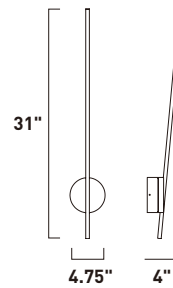

E41440-SA, WT
Wall Sconce

C