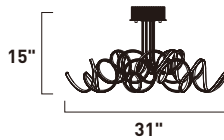

E21410-PC
Flush Mount

B

ITEM #	FINISH	LAMPING	DIMENSION	CRI	LUMENS	Additional Information
B E21410	PC	90.7W PCB LED 3000K (Integrated)	31"W x 15"H	80+	6350	

Finish: Polished Chrome (PC)