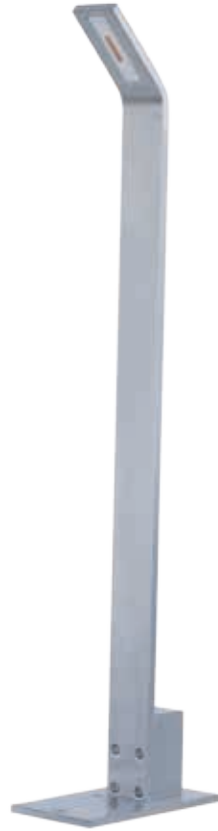

E41367-BZ, SA
Pathway Light

E