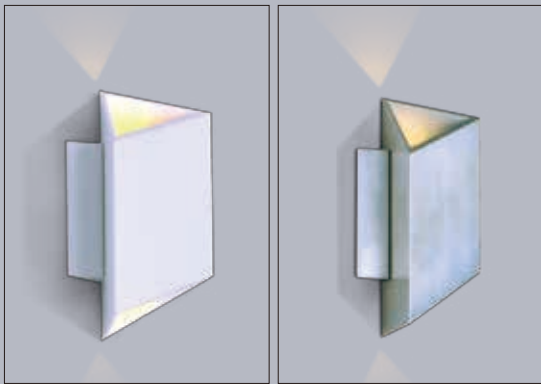

ALUMILUX

- Available in various shapes and finishes
- Cast and Machined Aluminum
- 3000K Color Temperature
- CRI 90
- Dimmable with Electronic Low Voltage dimmer

E41373-SA, WT
Outdoor Wall Sconce

A

ITEM #	FINISH	LAMPING	DIMENSION	HCO	CRI	INIT.	DEL.	LUMENS	Additional Information
A E41373	SA, WT	7W LED 3000K (Integrated)	7"W x 8.5"H x 2.5"Ext.	4.25"	90	490	460	Dim. with triac dimmer	

Finish options: Satin Aluminum (SA) White (WT)