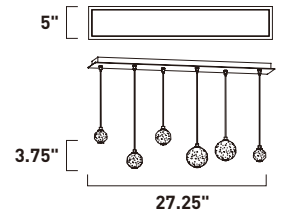

E24505-91PC
Pendant

	ITEM #	FINISH	LAMPING	DIMENSION	LUMENS	Additional Information
D	E24507	91PC	10 x 1.5W LED (Incl.)	33.75"L x 11"W x 3.75"H x 126"OAH	1050	Glass: 2"W x 1.8"H (3pcs), 2.36"W x 2.25"H (3pcs), 3.15"W x 3.1"H (4pcs)
E	E24505	91PC	6 x 1.5W LED (Incl.)	27.25"L x 5"W x 3.75"H x 126"OAH	630	Glass: 2"W x 1.8"H (2pcs), 2.36"W x 2.25"H (2pcs), 3.15"W x 3.1"H (2pcs)
F	E24504	91PC	3 x 1.5W LED (Incl.)	24.25"L x 4.5"W x 3.75"H x 134"OAH	315	RAPIDJACK

Finish: Bubble glass (91) Polished Chrome (PC)