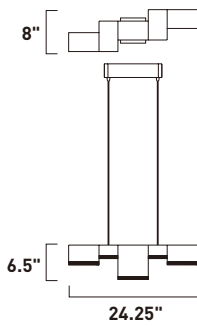

E24466-160COF, -160PC
Pendant

B