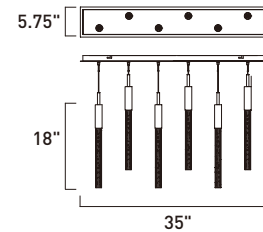

ITEM #	FINISH	LAMPING	DIMENSION	LUMENS	Additional Information
A	E32779	91BC, 118BRZ	75W LED 3000K (Integrated)	33.75"L x 11"W x 18"H x 140"OAH	2460	
B	E32776	91BC, 118BRZ	45W LED 3000K (Integrated)	35"L x 5.75"W x 18"H x 140"OAH	1476	

Finish options: Clear Bubble glass (91) with Black Chrome (BC) or Champagne Bubble glass (118) with Anodized Bronze (BRZ)