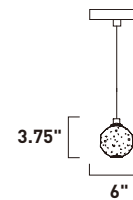

E24501-91PC
Pendant

C