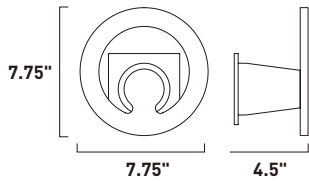

E41319-BZ, -SA
Wall Mount

F