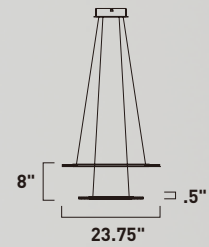

Finish: Matte White Acrylic (11) Matte Silver (MS)

• Additional design options

**E22655-11MS**  
Pendant

**B**

• Additional design options

**E22656-11MS**  
Pendant

**C**

	ITEM #	FINISH	LAMPING	DIMENSION	LUMENS			Additional Information
					CRI	INIT.	DEL.	
<b>B</b>	E22655	11MS	36W LED 3000K (Integrated)	23.75"W x 8"H x 183"OAH	80	2520	1950	
<b>C</b>	E22656	11MS	68W LED 3000K (Integrated)	31.5"W x 16.5"H x 183"OAH	80	4760	3540	