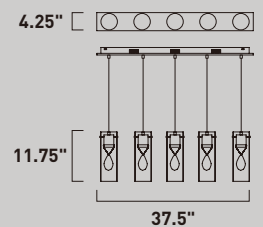

ITEM #	FINISH	LAMPING	DIMENSION	CRI	LUMENS	Additional Information
A	E21111	18PC	1 x 3W COB LED 3000K (Integrated)	6.25"W x 11.75"H x 132"OAH	80	330	
B	E21113	18PC	3 x 3W COB LED 3000K (Integrated)	21.75"L x 4.25"W x 11.75"H x 132"OAH	80	990	
C	E21115	18PC	5 x 3W COB LED 3000K (Integrated)	37.5"L x 4.25"W x 11.75"H x 132"OAH	80	1650	

Finish: Clear glass (18) Polished Chrome (PC)