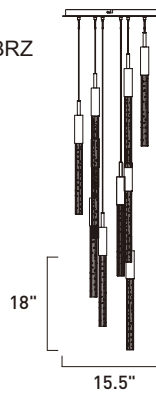

E32775-91BC, -118BRZ
Pendant

B