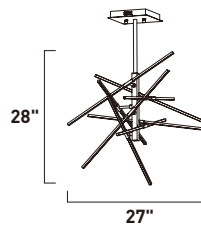

ITEM #	FINISH	LAMPING	DIMENSION	CRI	LUMENS	Additional Information
A E20695	PC	45.6W LED 3000K (Integrated)	27"W x 28"H x 72.75"OAH	80+	3192	Includes One 6" Stem (ESTR06206PC-DZ) Includes Three 12" Stems (ESTR06212PC-DZ)

Finish: Polished Chrome (PC)