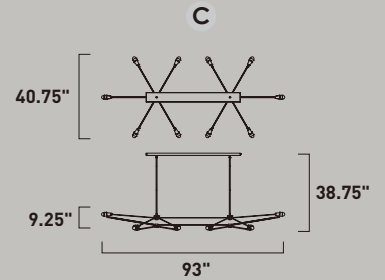

**E23105-BKPC**  
Pendant

ITEM #	FINISH	LAMPING	DIMENSION	LUMENS		Additional Information
				CRI	INIT. DEL.	
<b>A</b>	E23100	BKPC 6 x 8W COB LED 3000K (Integrated)	35.5"L x 28.5"W x 7.75"H x 39.75"OAH	90	3360	3000 Includes One 6" Stem (ESTR05006BK-SG) Includes Two 12" Stems (ESTR05012BK-SG) 
<b>B</b>	E23103	BKPC 6 x 8W COB LED 3000K (Integrated)	55.25"L x 40.75"W x 9.25"H x 40.5"OAH	90	3360	3000 Includes One 6" Stem (ESTR05006BK-SG) Includes Two 12" Stems (ESTR05012BK-SG) 
<b>C</b>	E23105	BKPC 10 x 8W COB LED 3000K (Integrated)	93"L x 40.75"W x 9.25"H x 38.75"OAH	90	5600	5000 Includes Two 6" Stems (ESTR05006BK-SG) Includes Four 12" Stems (ESTR05012BK-SG) 