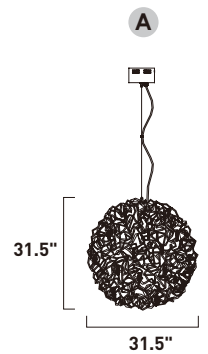

E32576-PC
Pendant