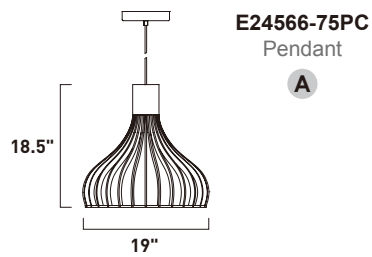

TURBO

- Fins of High Quality acrylic
- Trimmed with Polished Chrome
- 3000K Color Temperature
- CRI 80+
- Dimmable with Triac dimmers

	ITEM #	FINISH	LAMPING	DIMENSION	CRI	LUMENS	Additional Information
A	E24566	75PC	15W PCB LED 3000K (Integrated)	19"W x 18.5"H x 138.5"OAH	80+	1050	

Finish: Clear Acrylic (75) Polished Chrome (PC)