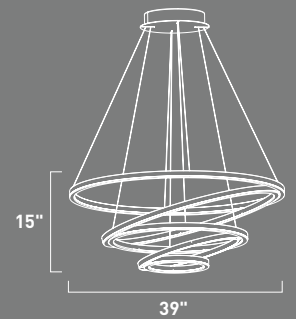

ITEM #	FINISH	LAMPING	DIMENSION	CRI	LUMENS	Additional Information
A	E22849	MW	195W LED 3000K (Integrated)	39"W x 15"H x 134"OAH	80+	13650	

Finish: Matte White (MW)