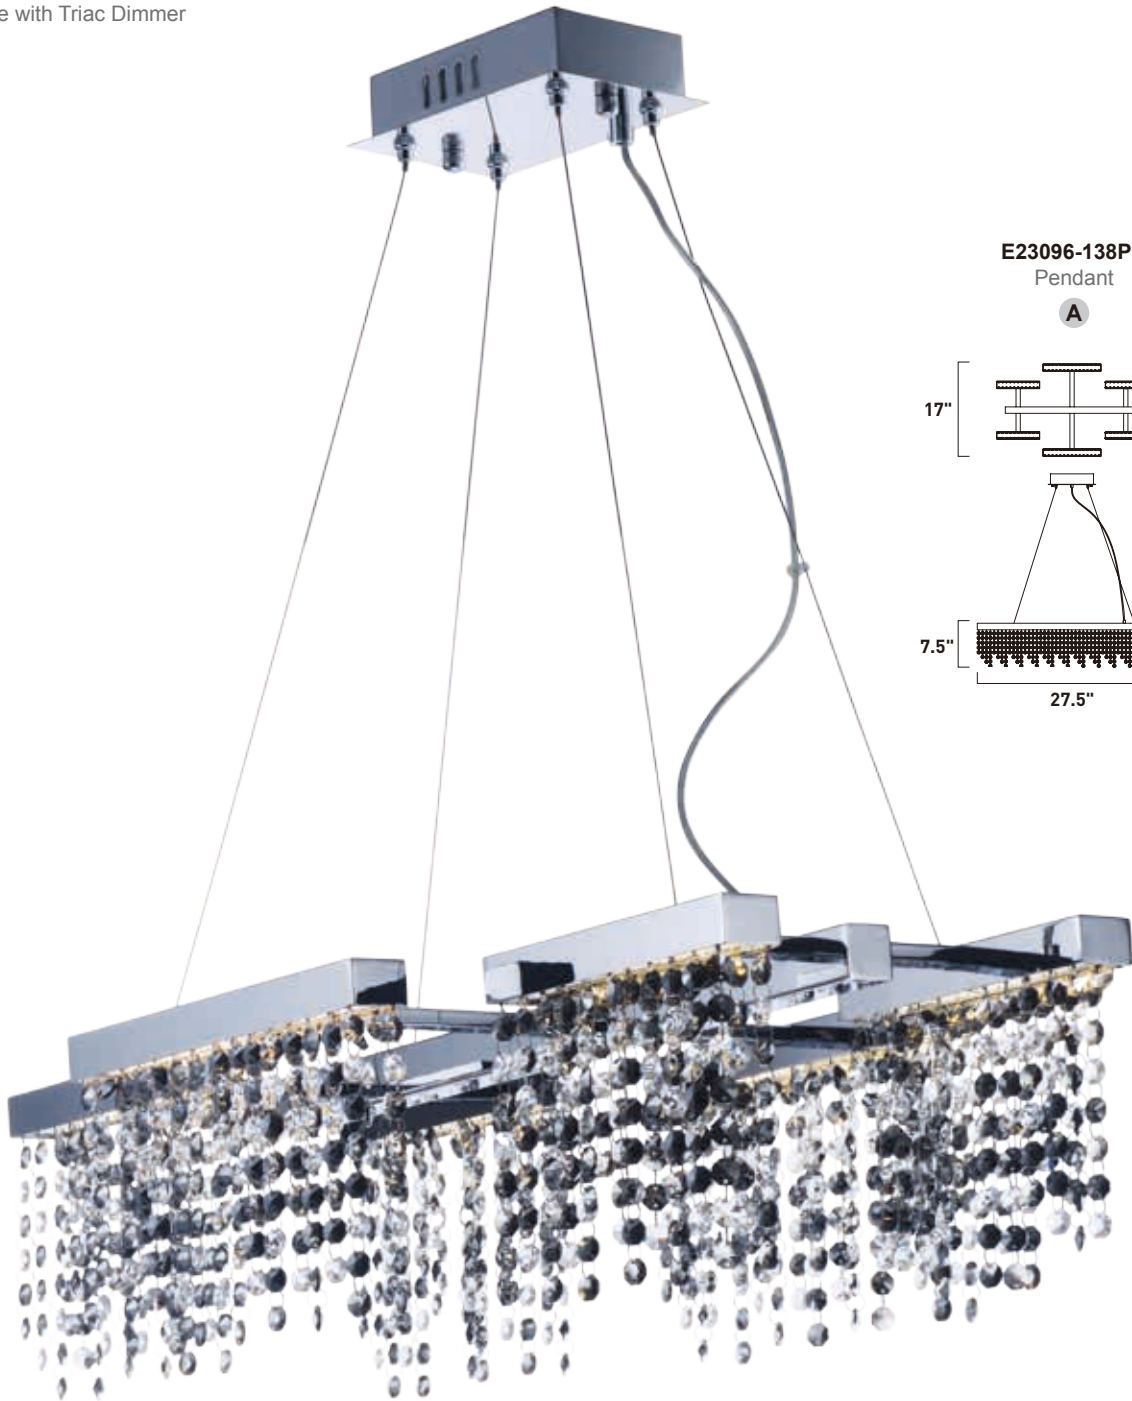

MIDNIGHT SHOWER

- Concealed LED light source
- Smoky crystal strands
- 3000K Color Temperature
- CRI 80+
- Dimmable with Triac Dimmer

	ITEM #	FINISH	LAMPING	DIMENSION	CRI	LUMENS	Additional Information
A	E23096	138PC	24W LED 3000K (Integrated)	27.5"L x 17"W x 7.5"H x 123"OAH	80+	1680	

Finish: Smoky crystal (138) Polished Chrome (PC)