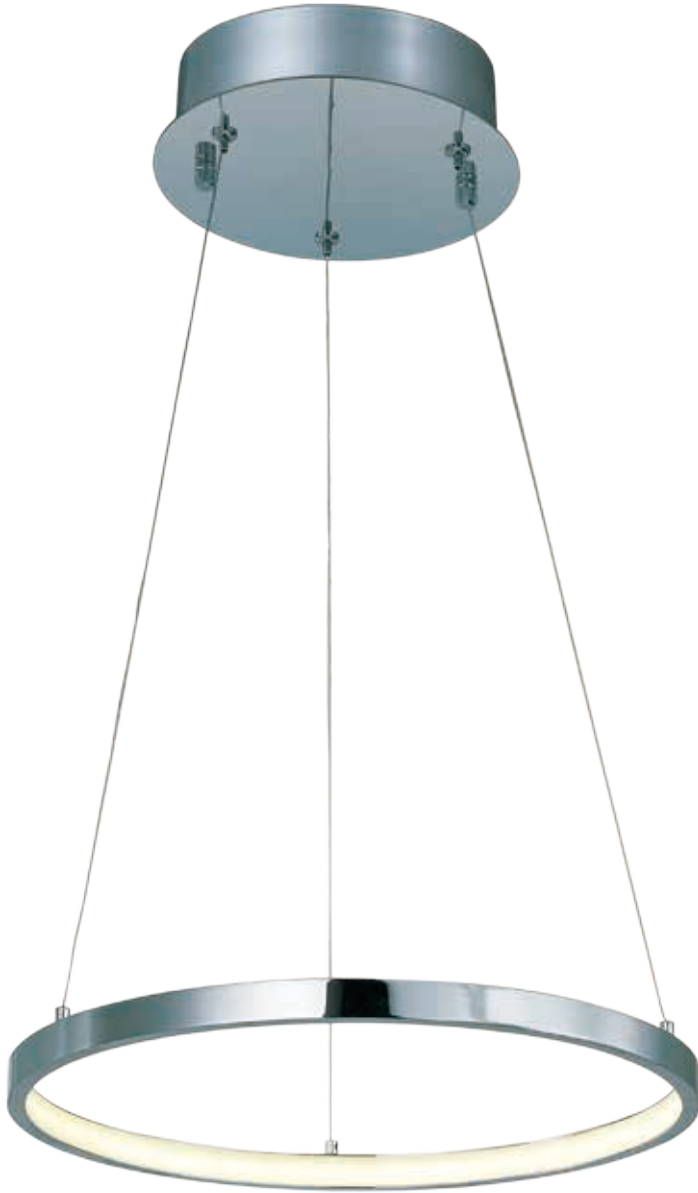

ITEM #	FINISH	LAMPING	DIMENSION	HCO	CRI	LUMENS	Additional Information
B	E22712	PC	8.6W PCB LED 3000K (Integrated)	15.5"W x 1.25"H x 125"OAH		80+	605	
C	E22710	PC	5.4W PCB LED 3000K (Integrated)	10"W x 12.5"H x 3.75"Ext.	1.58"	80+	378	

Finish: Polished Chrome (PC)