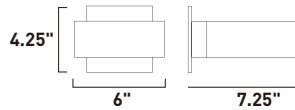

ALUMILUX

- Available in various shapes and finishes
- Cast and Machined Aluminum
- 3000K Color Temperature
- CRI 80+
- Interior/Exterior wall sconces

A

B

C

	ITEM #	FINISH	LAMPING	DIMENSION	HCO	CRI	LUMENS	Additional Information
A	E41324	BZ, SA	27 x 0.3W LED 3000K (Integrated)	17.75"W x 4.25"H x 7.25"Ext.	2.16"	80+	547	
B	E41323	BZ, SA	9 x 0.3W LED 3000K (Integrated)	6"W x 4.25"H x 7.25"Ext.	2.16"	80+	547	
C	E41318	BZ, SA	2 x 3W LED 3000K (Integrated)	14"W x 6.75"H x 3.5"Ext.	3.44"	80+	420	

Finish options: Bronze (BZ) Satin Aluminum (SA)