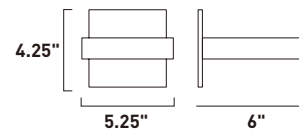

ITEM #	FINISH	LAMPING	DIMENSION	HCO	CRI	LUMENS	Additional Information
D	E41321	BZ, SA	28 x 0.3W LED 3000K (Integrated)	7.75"W x 7.75"H x 4.5"Ext.	3.72"	80+	440	LED
E	E41300	BZ, SA	7 x 1W LED 3000K (Integrated)	8"W x 10"H x 3.5"Ext.	5"	90	560	LED CA T24
F	E41319	BZ, SA	1 x 3W LED 3000K (Integrated)	5.25"W x 4.25"H x 6"Ext.	2.16"	80+	210	LED

Finish options: Bronze (BZ) Satin Aluminum (SA)