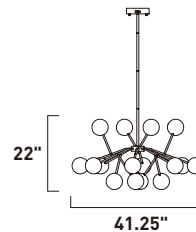

**E24284-24BZ, -24PC**  
Pendant

**A**

**E24286-24BZ, -24PC**  
Pendant

**B**

ITEM #	FINISH	LAMPING	DIMENSION	CRI	LUMENS	Additional Information
<b>A</b> E24284	24BZ, 24PC	28.8W LED 3000K (Integrated)	34.25"W x 17"H x 54"OAH	80+	2016	Includes One 6" Stem (ESTR06006BZ-AN, PC-AN) Includes Three 12" Stems (ESTR06012BZ-AN, PC-AN)   
<b>B</b> E24286	24BZ, 24PC	38.4W LED 3000K (Integrated)	41.25"W x 22"H x 57"OAH	80+	2688	Includes One 6" Stem (ESTR06006BZ-AN, PC-AN) Includes Three 12" Stems (ESTR06012BZ-AN, PC-AN)   