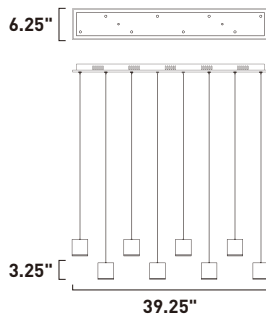

E22268-61PC
Pendant

D