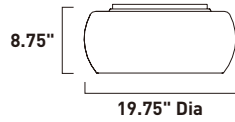

E21200-10PC
Flush Mount

B