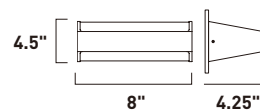

E41305-SA
Wall Mount