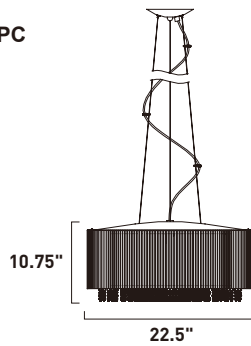

B

(Optional)
BUL-2.9W-G9-CL-120V
G9 LED Bulb
2.9W
Color Temperature: 2700K/3500K
Total Rated Lumens: 190/200
Life Rated: 25,000 Hours
CRI: 80+
Dimmable

C

	ITEM #	FINISH	LAMPING	DIMENSION	LUMENS	Additional Information
B	E23137	10PC	10 x 40W G9 Xenon (Incl.)	22.5"W x 10.75"H x 130"OAH	4000	①
C	E23135	10PC	7 x 40W G9 Xenon (Incl.)	16.75"W x 11.5"H x 130"OAH	2800	①

Finish: Clear/White (10) Polished Chrome (PC)