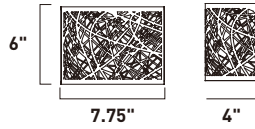

E21315-10BZ, -10PC
E21315-10BZ/BUI, -10PC/BUI (with LED Bulbs)
Wall Mount

F