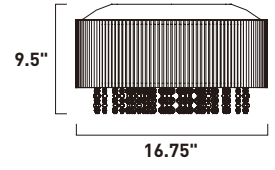

(Optional)
BUL-2.9W-G9-CL-120V
G9 LED Bulb
2.9W
Color Temperature: 2700K/3500K
Total Rated Lumens: 190/200
Life Rated: 25,000 Hours
CRI: 80+
Dimmable