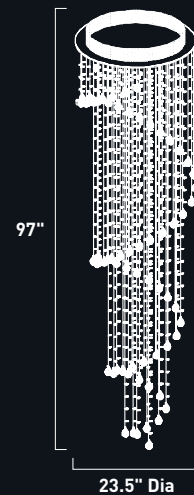

CASCADA

- Standard Dimmable
- 2900K Color Temperature

E20797-20
Flush Mount

A

	ITEM #	FINISH	LAMPING	DIMENSION	LUMENS	Additional Information
A	E20797	20	9 x 50W GU10 MR16 (Incl.)	23.5"W x 97"H	4500	

Finish: Egyptian Crystal (20) Polished Chrome (PC)