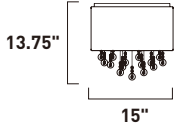

E22384-120PC
Pendant

D