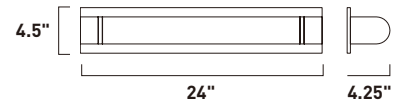

Finish options: Satin Aluminum (SA) White (WT)

**E41465-SA, WT**  
Wall Sconce

**C**

**E41464-SA, WT**  
Wall Sconce

**D**

**E41463-SA, WT**  
Wall Sconce

**E**

• Rotates 180° degrees