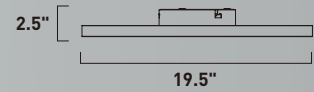

E22448-11MS
Pendant