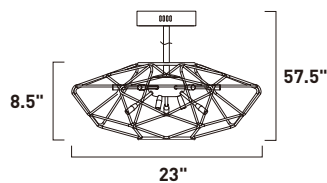

**A**

ITEM #	FINISH	LAMPING	DIMENSION	LUMENS		Additional Information	
				CRI INIT.	DEL.		
<b>A</b> E22918	BKPC	12 x 1.2W LED G4 3000K (Incl.)	23"W x 8.5"H x 57.5"OAH	80	1320	1200	Includes One 6" Stem (ESTR06206BK-DZ) Includes Three 12" Stems (ESTR06212BK-DZ)