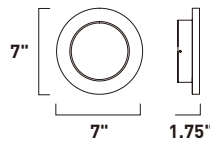

E41382-BZ, WT
Outdoor Wall Sconce

D