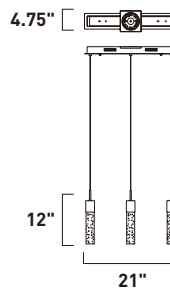

E22773-91PC
Pendant

E