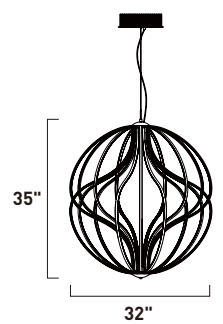

E21178-PC
Pendant

	ITEM #	FINISH	LAMPING	DIMENSION	CRI	LUMENS	Additional Information
A	E21178	PC	149W PCB LED 3000K (Integrated)	32"W x 35"H x 158"OAH	80+	10433	

Finish: Polished Chrome (PC)