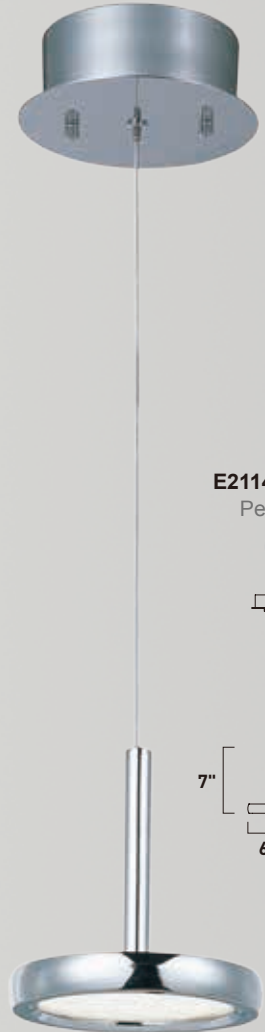

E21142-01PC
Pendant

C

• Adjustable Die Cast rings to allow for unique design arrangements, and directional lighting.