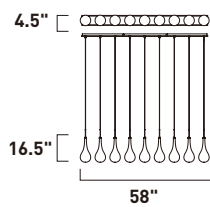

E23129-18PC
Pendant
B