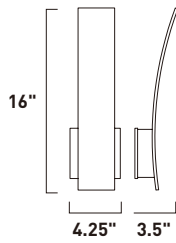

E41312-WT
Wall Mount

B