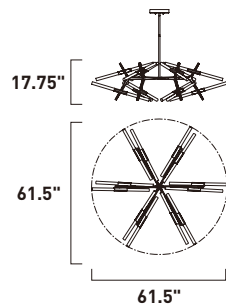

LIGHT SABER

- Adjustable arms create individually unique forms
- Large scale pieces finished in Gunmetal
- Laser cut pattern within aluminum diffusers to illuminate enclosed LED modules
- 3000K Color Temperature, CRI 80+
- Dimmable with Triac Dimmer

E41437-75GM
Pendant

A

	ITEM #	FINISH	LAMPING	DIMENSION	CRI	LUMENS	Additional Information
A	E41437	75GM	72W LED 3000K (Integrated)	61.5"L x 61.5"W x 17.75"H x 62.25"OAH	80+	5040	Includes Two 6" Stems (ESTR07506GM-SG) Includes Three 12" Stems (ESTR07512GM-SG)

Finish: Clear Acrylic (75) Gunmetal (GM)