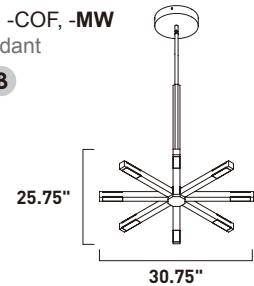

SPOKE

- Cast and extruded aluminum available in: Matte White, Brushed Aluminum and Coffee
- Hidden LED light source behind recessed frosted acrylic lenses
- Up-Down Light
- 3000K Color Temperature, CRI 80+
- Dimmable with Triac Dimmer

A

B

ITEM #	FINISH	LAMPING	DIMENSION	CRI	LUMENS	Additional Information
A	AL	36W LED 3000K (Integrated)	29.75"W x 25.75"H x 73.25"OAH	80+	2520	Includes One 6" Stem (ESTR06206AL-JM, COF-JM, MW-JM) Includes Three 12" Stems (ESTR06212AL-JM, COF-JM, MW-JM)
	COF					
	MW					
B	AL	51W LED 3000K (Integrated)	30.75"W x 25.75"H x 73.25"OAH	80+	3570	Includes One 6" Stem (ESTR06206AL-JM, COF-JM, MW-JM) Includes Three 12" Stems (ESTR06212AL-JM, COF-JM, MW-JM)
	COF					
	MW					

Finish options: Aluminum (AL) Coffee (COF) Matte White (MW)