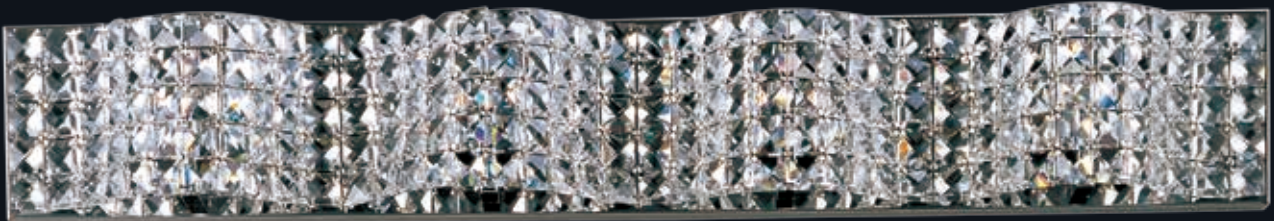

E24278-20PC
Bath Vanity

D