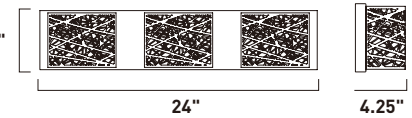

E21317-10BZ, -10PC
E21317-10BZ/BUI, -10PC/BUI (with LED Bulbs)
Wall Mount

H