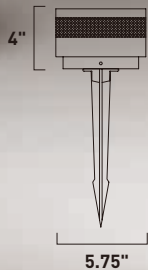

ALUMILUX

- Available in various shapes and finishes
- 12V landscape lighting compatible with landscape transformers
- Cast and Machined Aluminum
- 3000K Color Temperature
- CRI 90

A

B

	ITEM #	FINISH	LAMPING	DIMENSION	CRI	LUMENS		Additional Information
						INIT.	DEL.	
A	E41358	BK	9W LED 3000K (Integrated)	5.75"W x 4"H	90	630	250	
B	E41357	BK	12W LED 3000K (Integrated)	5.75"W x 3.75"H	90	840	220	

Finish: Black (BK)