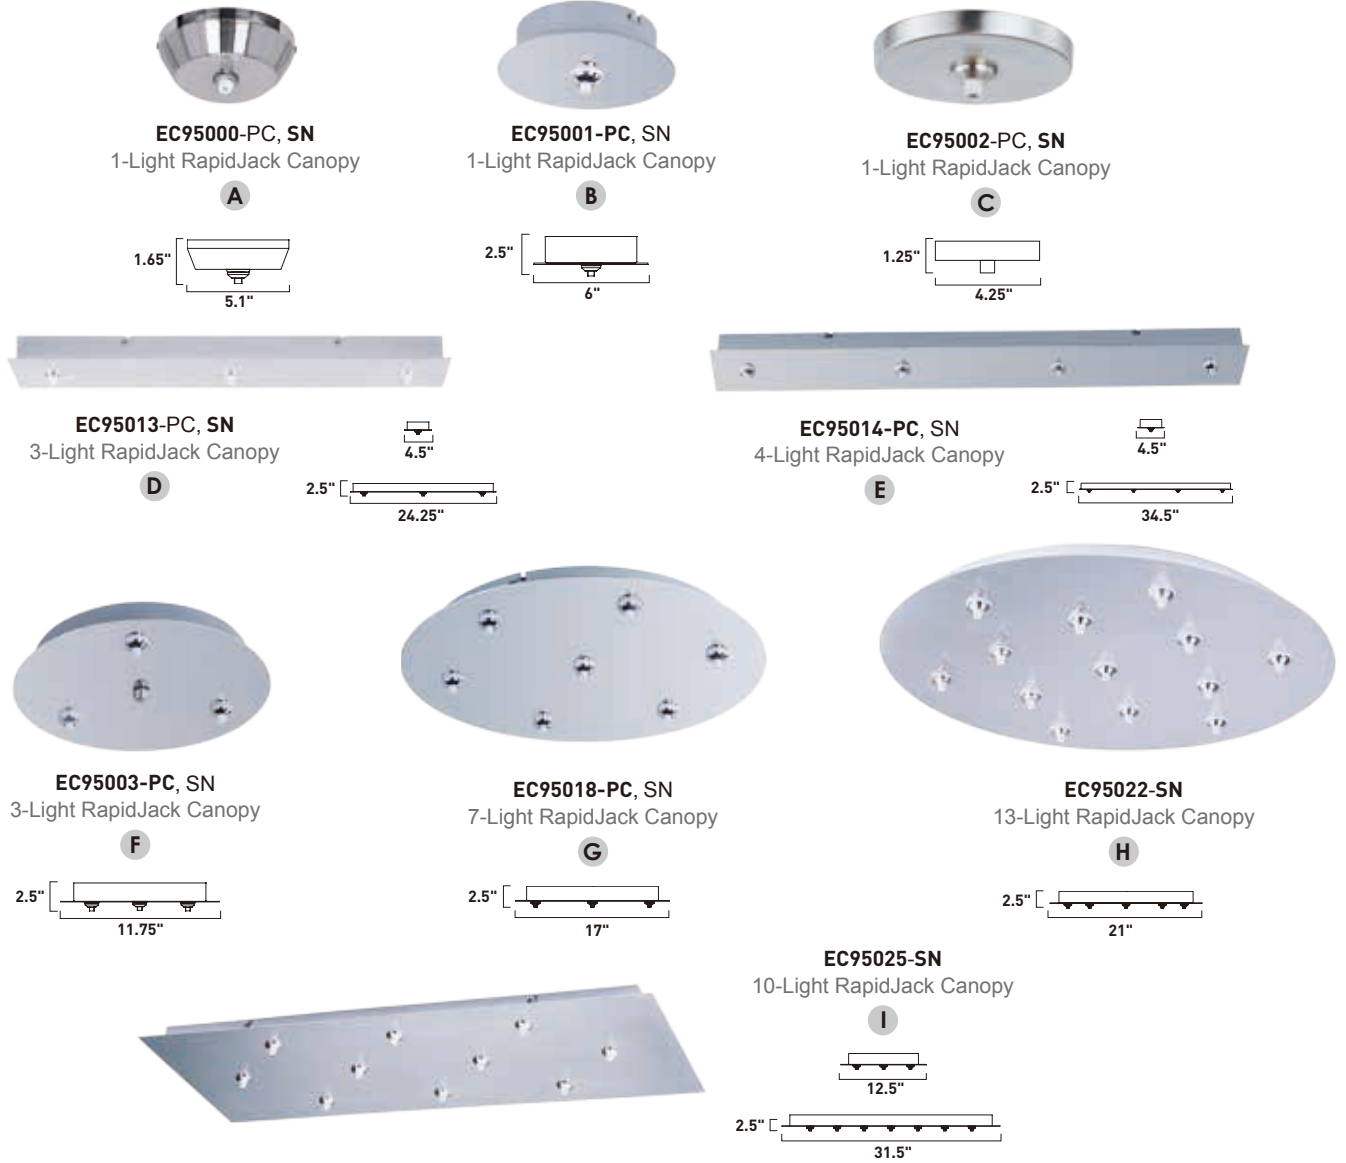

STEP 1: PICK YOUR CANOPY

- Xenon canopy options
- Low-Voltage Electronic Dimmer
- Transformer power source
- Available in two finishes: Polished Chrome or Satin Nickel

ITEM #	FINISH	DIMENSION	Additional Information	
A	EC95000	PC, SN	5.1"W x 1.65"H	50W Lighttech Transformer
B	EC95001	PC, SN	6"W x 2.5"H	60W Electronic Transformer
C	EC95002	PC, SN	4.25"W x 1.25"H	60W Electronic Transformer
D	EC95013	PC, SN	24.25"L x 4.5"H x 2.5"H	150W Electronic Transformer
E	EC95014	PC, SN	34.5"L x 4.5"H x 2.5"H	200W Electronic Transformer
F	EC95003	PC, SN	11.75"W x 2.5"H	150W Electronic Transformer
G	EC95018	PC, SN	17"W x 2.5"H	350W Electronic Transformers
H	EC95022	SN	21"W x 2.5"H	650W Electronic Transformers
I	EC95025	SN	31.5"L x 12.5"H x 2.5"H	500W Electronic Transformers

Finish options: Polished Chrome (PC) Satin Nickel (SN)