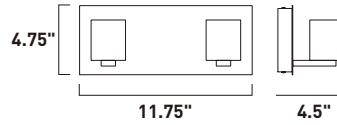

E32032-18PC
Wall Mount

D