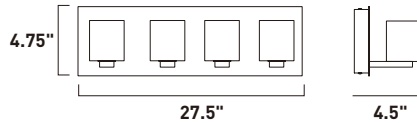

E32170-18PC
Bath Vanity

F