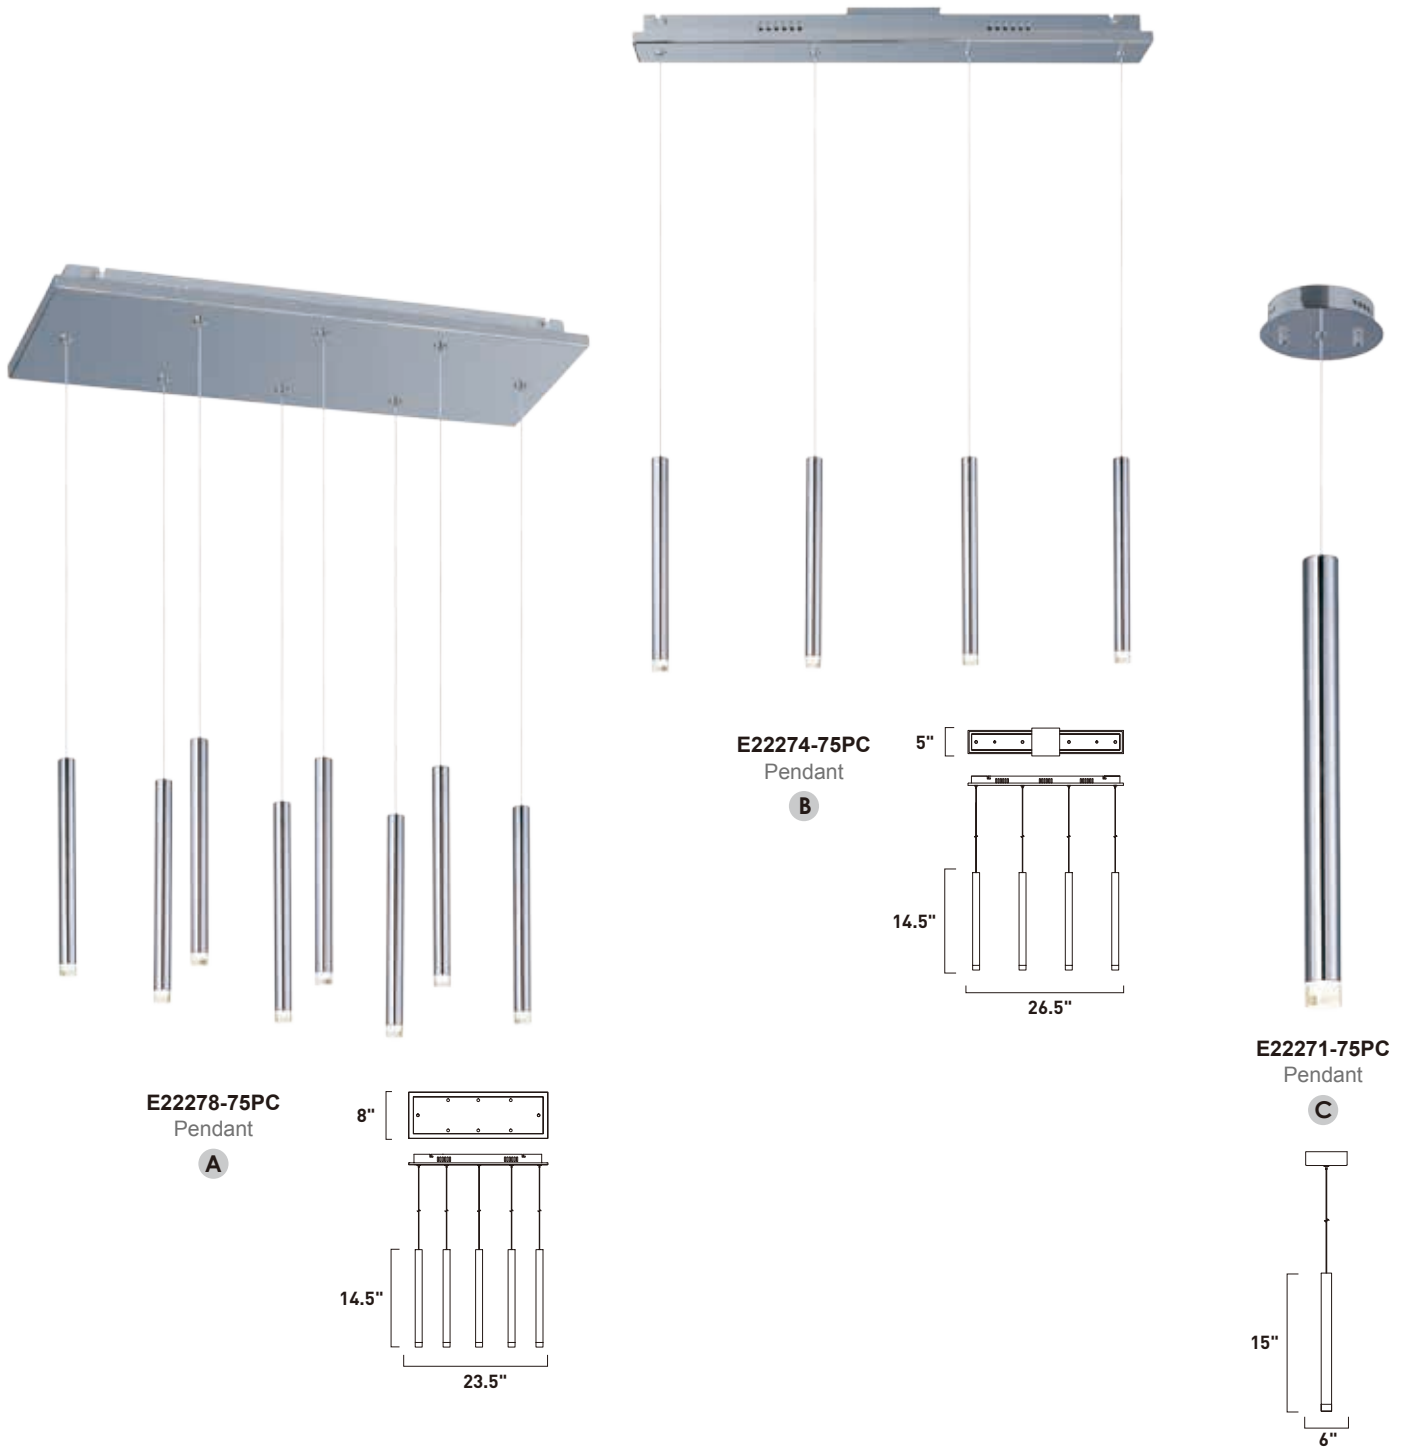

ITEM #	FINISH	LAMPING	DIMENSION	LUMENS	Additional Information
A	E22278	75PC	8 x 1W LED (Integrated)	23.5"L x 8"W x 14.5"H x 120"OAH	520	
B	E22274	75PC	4 x 1W LED (Integrated)	26.5"L x 5"W x 14.5"H x 120"OAH	260	
C	E22271	75PC	1 x 1W LED (Integrated)	6"W x 15"H x 136"OAH	65	

Finish: Clear Acrylic (75) Polished Chrome (PC)