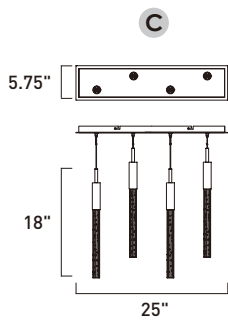

ITEM #	FINISH	LAMPING	DIMENSION	HCO	LUMENS	Additional Information
C	E32774	91BC, 118BRZ	30W LED 3000K (Integrated)	25"L x 5.75"W x 18"H x 140"OAH		984	
D	E32771	91BC, 118BRZ	7.5W LED 3000K (Integrated)	4.75"W x 18"H x 140"OAH		246	
E	E32770	91BC, 118BRZ	7.5W LED 3000K (Integrated)	4.75"W x 19"H x 6"Ext.	7"	246	

Finish options: Clear Bubble glass (91) with Black Chrome (BC) or Champagne Bubble glass (118) with Anodized Bronze (BRZ)