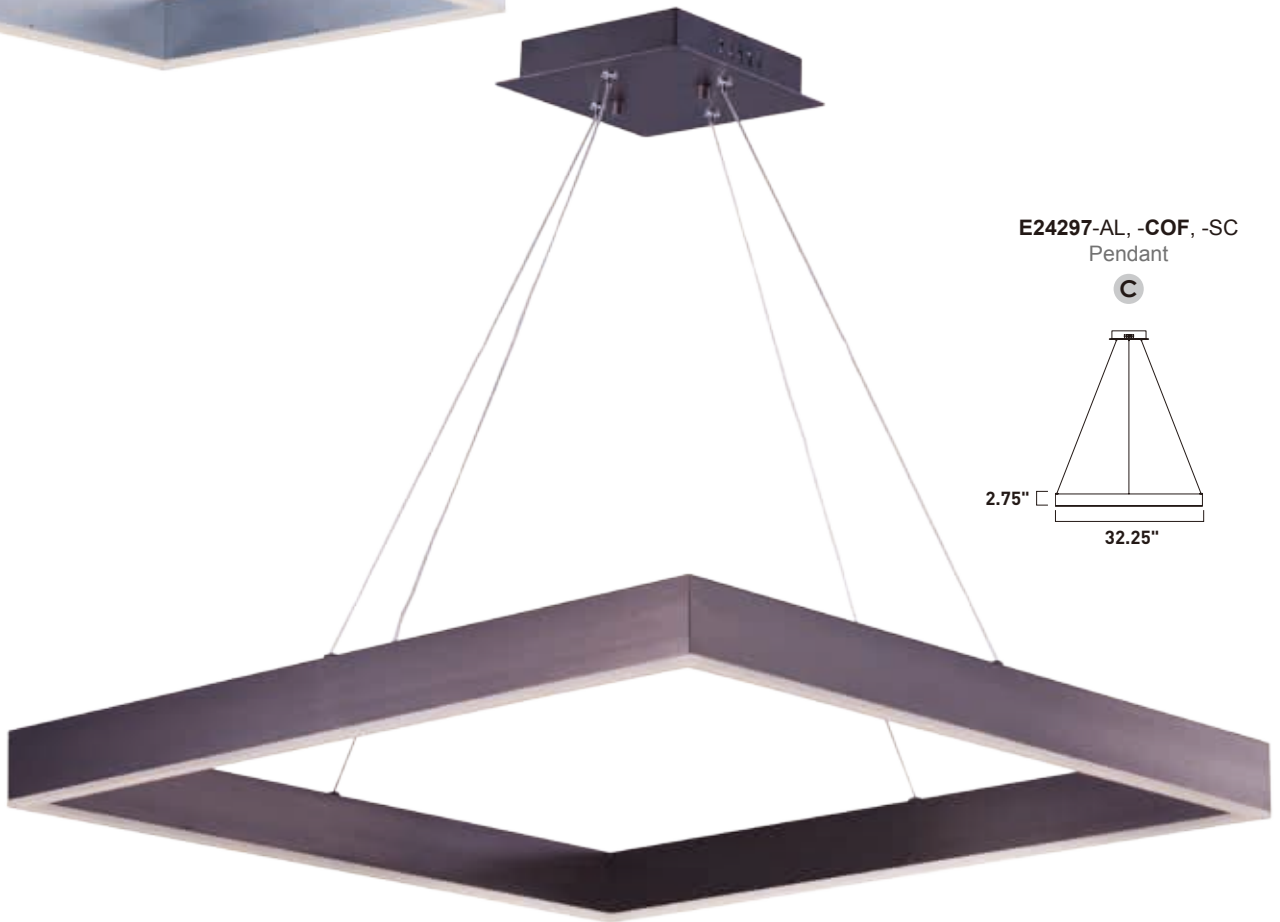

E24297-AL, -COF, -SC
Pendant

C