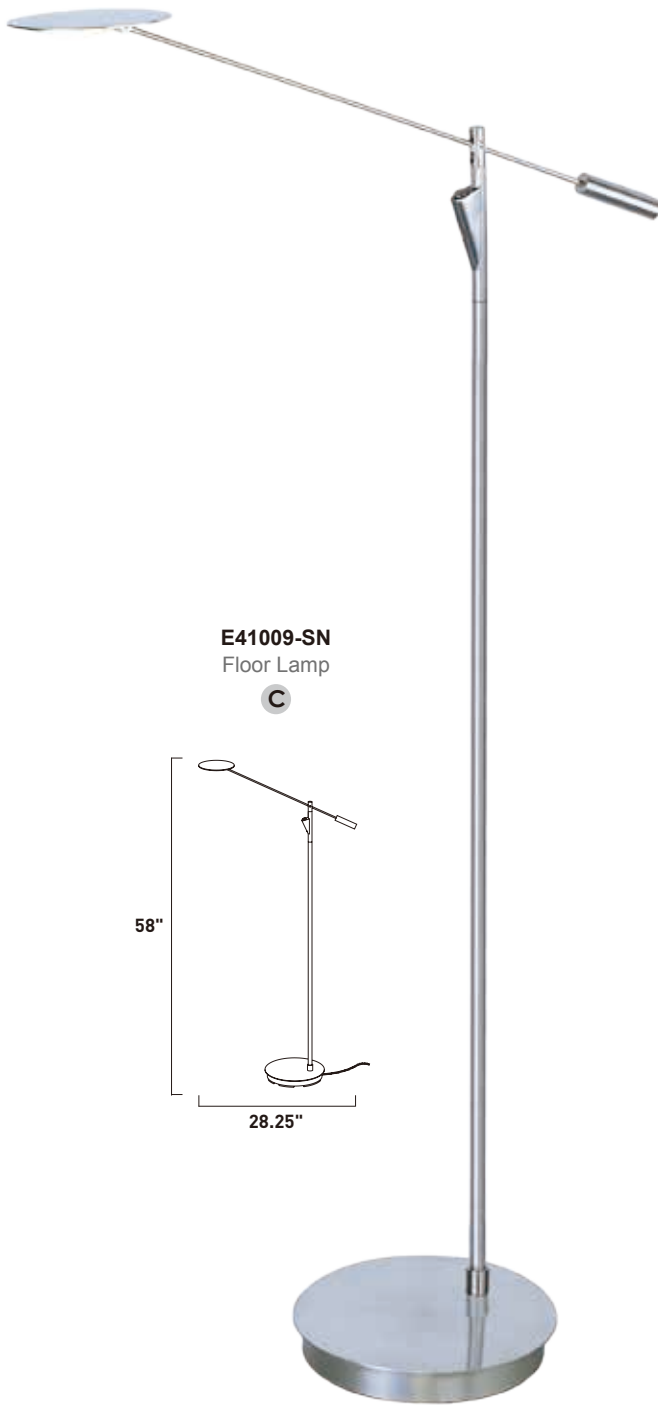

ECO-TASK

- 3300K Color Temperature
- Powerful 5 Watt LED
- Touch Dimmer with night light
- Adjustable height
- Swivels 350°
- Rotating heads

E41009-SN
Floor Lamp

C