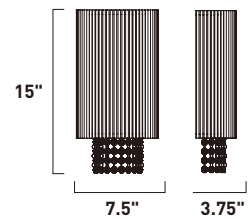

ITEM #	FINISH	LAMPING	DIMENSION	HCO	LUMENS	Additional Information
A	E23133	10PC	7 x 40W G9 Xenon (Incl.)	16.75"W x 9.5"H		2800	
B	E23132	10PC	10 x 40W G9 Xenon (Incl.)	22"W x 9"H		4000	
C	E23140	10PC	1 x 40W G9 Xenon (Incl.)	6"W x 11.75"H x 130"OAH		400	ⓘ (120°)
D	E23130	10PC	1 x 40W G9 Xenon (Incl.)	7.5"W x 8.25"H x 3.75"Ext.	3.25"	400	♿
E	E23131	10PC	2 x 40W G9 Xenon (Incl.)	7.5"W x 15"H x 3.75"Ext.	6"	800	♿

Finish: Clear/White (10) Polished Chrome (PC)