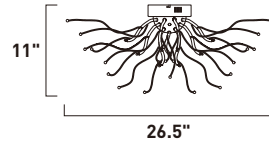

B

C

	ITEM #	FINISH	LAMPING	DIMENSION	HCO	CRI	LUMENS	Additional Information
B	E24670	PC	24W LED G4 3000K (Incl.)	26.5"W x 11"H		80+	5390	
C	E24672	PC	15.6W LED G4 3000K (Incl.)	17"W x 20"H x 8"Ext.	13.75"	80+	5390	

Finish: Polished Chrome (PC)