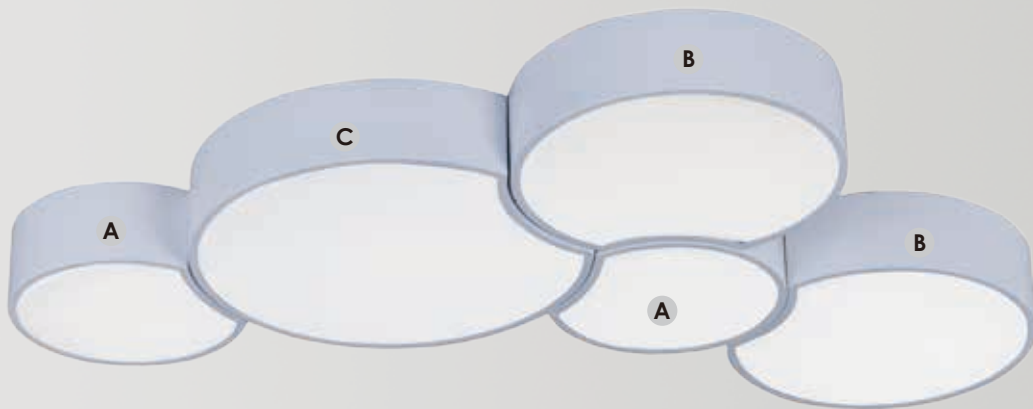

CELLS

- Customizable, modular ceiling fixtures are easily linked together
- Acrylic diffuser to soften light output
- Up to 10 Mods controlled by one J box
- 3000K Color Temperature
- CRI 80
- Dimmable with Triac dimmers