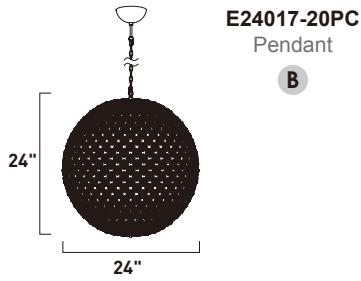

BRILLIANT

- Crystal Included
- 2900K Color Temperature
- Standard Dimmable

	ITEM #	FINISH	LAMPING	DIMENSION	LUMENS	Additional Information
A	E24016	20PC	8 x 40W G9 Xenon (Incl.)	16"W x 16"H x 136"OAH	3200	72" of chain
B	E24017	20PC	12 x 40W G9 Xenon (Incl.)	24"W x 24"H x 144"OAH	4800	72" of chain
C	E24018	20PC	15 x 40W G9 Xenon (Incl.)	36"W x 36"H x 156"OAH	6000	72" of chain

Finish: Crystal (20) Polished Chrome (PC)