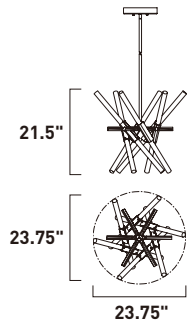

Finish: Clear Acrylic (75) Gunmetal (GM)

**E41432-75GM**  
Pendant

**C**

**E41433-75GM**  
Pendant

**D**

ITEM #	FINISH	LAMPING	DIMENSION	CRI	LUMENS	Additional Information
<b>C</b> E41432	75GM	36W LED 3000K (Integrated)	23.75"L x 23.75"W x 21.5"H x 63"OAH	80+	2520	Includes Two 6" Stems (ESTR07506GM-SG) Includes Three 12" Stems (ESTR07512GM-SG)   
<b>D</b> E41433	75GM	30W LED 3000K (Integrated)	39"L x 33.75"W x 44.75"H x 94.5"OAH	80+	2100	Includes Two 6" Stems (ESTR07506GM-SG) Includes Three 12" Stems (ESTR07512GM-SG)   