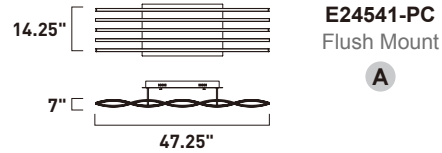

# WAKE

- Waves of Polished Chrome mirror
- Strips of LEDs evenly illuminate
- 3000K Color Temperature
- CRI 80
- Dimmable with Triac dimmers

	ITEM #	FINISH	LAMPING	DIMENSION	CRI	LUMENS	Additional Information
<b>A</b>	E24541	PC	43.2W PCB LED 3000K (Integrated)	47.25"L x 14.25"W x 7"H	80	3024	
<b>B</b>	E24546	PC	37.8W PCB LED 3000K (Integrated)	41.25"L x 11"W x 4.25"H x 126.5"OAH	80	2646	