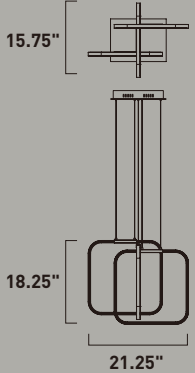

ITEM #	FINISH	LAMPING	DIMENSION	CRI	LUMENS	Additional Information
A	E24554	PC	50.4W PCB LED 3000K (Integrated)	25"W x 23.25"H x 145.25"OAH	80+	3528	
B	E24553	PC	29.2W PCB LED 3000K (Integrated)	21.25"L x 15.75"W x 18.25"H x 140.5"OAH	80+	2041	

Finish: Polished Chrome (PC)