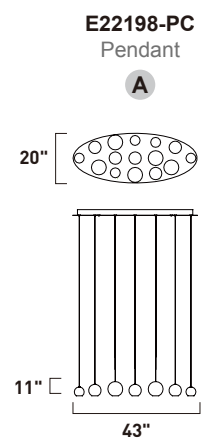

BOLLERO

Balls of mirror like Polished Chrome are suspended from adjustable cables, creating a lighting work of art. Each ball contains a high power LED, which through the optical lens, provides ample down lighting and is dimmable.

ITEM #	FINISH	LAMPING	DIMENSION	LUMENS	Additional Information
A E22198	PC	15 x 3W LED 3000K (Incl.)	43"L x 20"W x 11"H x 128"OAH	5400	Metal Shade: 3.1"W x 2.56"H (5pcs), 3.9"W x 3.7"H (5pcs), 4.7"W x 4.5"H (5pcs)

Finish: Polished Chrome (PC)