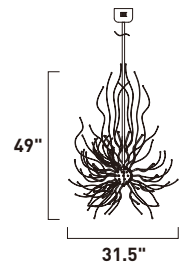

# ORION

- Lamps Included
- Energy Efficient
- 3000K Color Temperature
- CRI 80+
- Dimmable with Electronic Low Voltage (ELV) dimmer

**E24676-PC**  
Pendant

**A**

ITEM #	FINISH	LAMPING	DIMENSION	CRI	LUMENS	Additional
						Information
<b>A</b> E24676	PC	58.8W LED G4 3000K (Incl.)	31.5"W x 49"H x 94"OAH	80+	5390	Includes One 6" Stem (ESTR06206PC-DZ) Includes Three 12" Stems (ESTR06212PC-DZ)