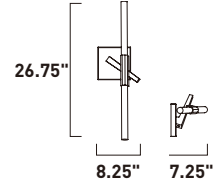

LIGHT SABER

- Adjustable arms create individually unique forms
- Large scale pieces finished in Gunmetal
- Laser cut pattern within aluminum diffusers to illuminate enclosed LED modules
- 3000K Color Temperature, CRI 80+
- Dimmable with Triac Dimmer

E41430-75GM
Wall Mount

B

A

	ITEM #	FINISH	LAMPING	DIMENSION	HCO	CRI	LUMENS	Additional Information
A	E41435	75GM	42W LED 3000K (Integrated)	74.5"L x 44.5"W x 36.75"H x 85"OAH		80+	2940	Includes Two 6" Stems (ESTR07506GM-SG) Includes Three 12" Stems (ESTR07512GM-SG)
B	E41430	75GM	6W LED 3000K (Integrated)	8.25"W x 26.75"H x 7.25"Ext.	12"	80+	420	

Finish: Clear Acrylic (75) Gunmetal (GM)