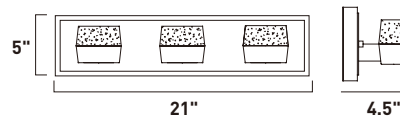

VOLT

- 3000K Color Temperature
- Indirect Up-Light and Direct Down-Light
- Solid oval shape, Etched Bubble Glass shades
- Dimmable with Triac dimmers

E22891-89PC
Bath Vanity

A

E22892-89PC
Bath Vanity

B

E22893-89PC
Bath Vanity

C

	ITEM #	FINISH	LAMPING	DIMENSION	HCO	LUMENS	Additional Information
A	E22891	89PC	2 x 3W LED 3000K (Integrated)	5"W x 5"H x 4.5"Ext.	2.5"	420	
B	E22892	89PC	4 x 3W LED 3000K (Integrated)	14"W x 5"H x 4.5"Ext.	1.8"	840	
C	E22893	89PC	6 x 3W LED 3000K (Integrated)	21"W x 5"H x 4.5"Ext.	1.8"	1260	

Finish: Etched/Bubble glass (89) Polished Chrome (PC)