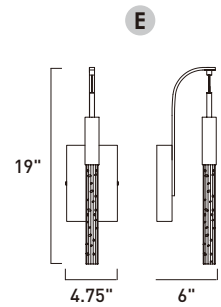

Finish options: Clear Bubble glass (91) with Black Chrome (BC) or Champagne Bubble glass (118) with Anodized Bronze (BRZ)

**E32774-91BC, -118BRZ**  
Pendant

**E32771-91BC, -118BRZ**  
Pendant

**E32770-91BC, -118BRZ**  
Wall Mount