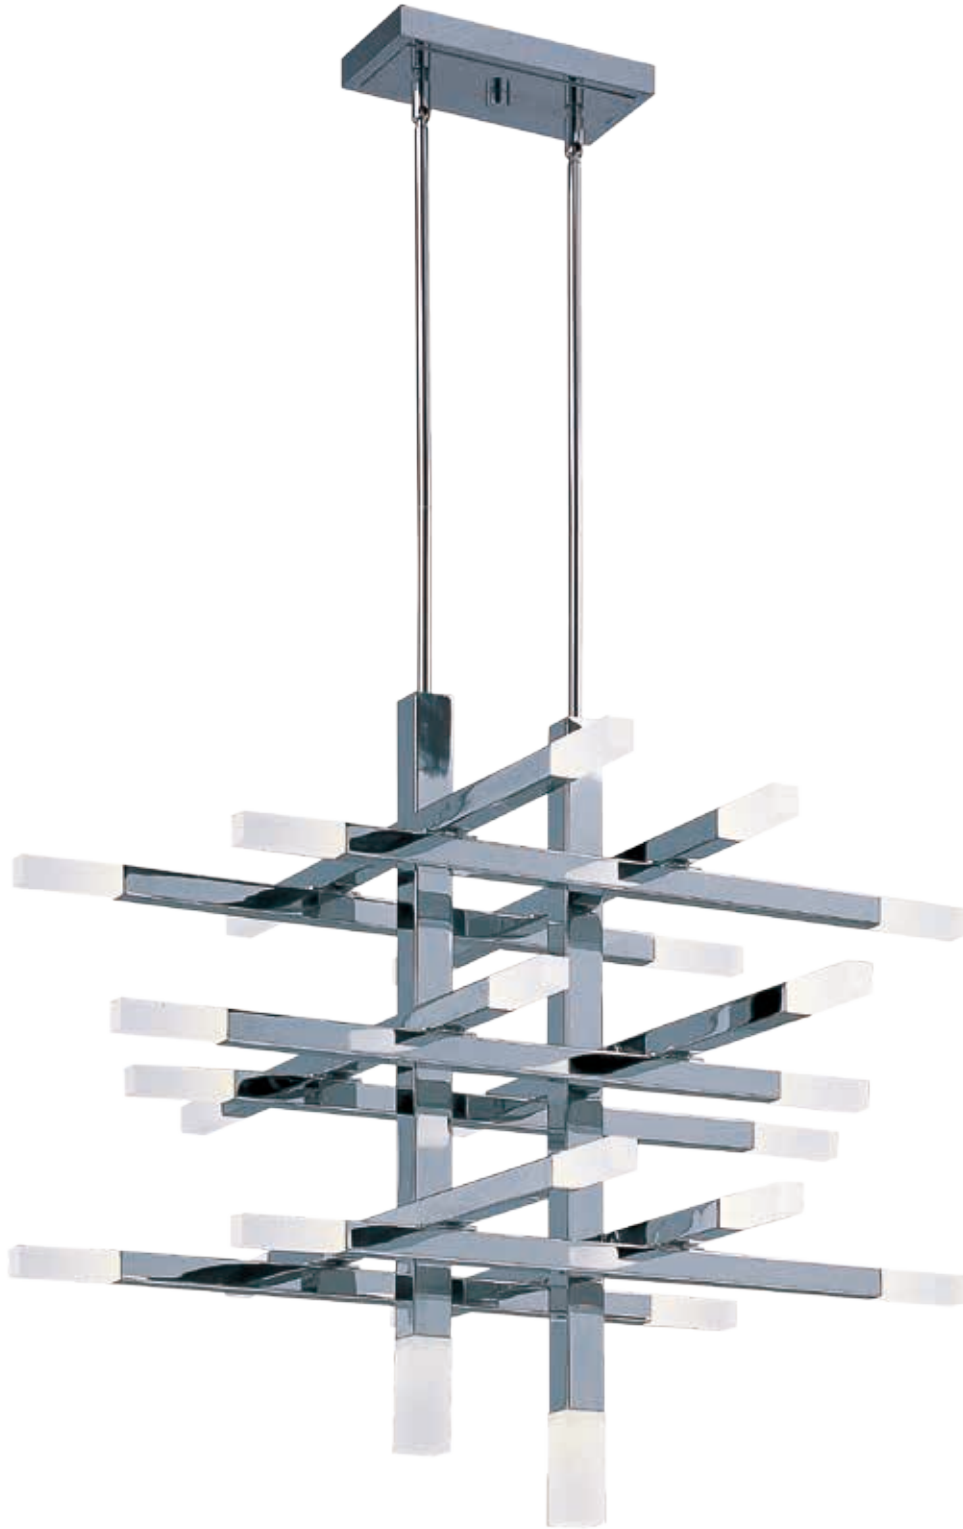

CROSSROADS

Sculptures of intersecting metal tubing finished in Polished Chrome are terminated with light sabers of Frost acrylic. The acrylic sabers are illuminated by dimmable LED modules which provide energy efficiency and extra long life.