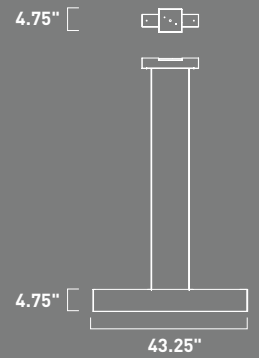

BLADE

- Low-profile .5" aluminum "blade" with integrated LED board recessed into bottom
- Dark Bronze finish
- 3000K Color Temperature
- CRI 80+
- Dimmable with Triac dimmers

B

E22904-BZ
Pendant

C

• Close up view

	ITEM #	FINISH	LAMPING	DIMENSION	CRI	LUMENS	Additional Information
B	E22902	BZ	26W LED 3000K (Integrated)	32.5"L x 4.75"W x 4.75"H x 125"OAH	80+	1820	
C	E22904	BZ	35W LED 3000K (Integrated)	43.25"L x 4.75"W x 4.75"H x 125"OAH	80+	2450	

Finish: Bronze (BZ)