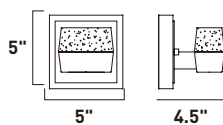

A

E22892-89PC
Bath Vanity