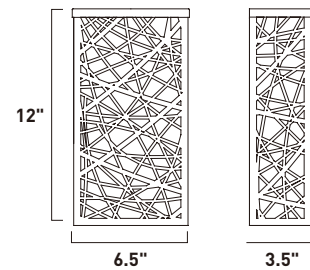

E21333-61BZ, -61PC
Wall Sconce

B