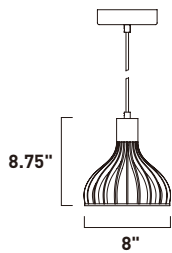

Finish: Clear Acrylic (75) Polished Chrome (PC)

**E24562-75PC**  
Pendant  
**B**

**E24564-75PC**  
Pendant  
**C**

	ITEM #	FINISH	LAMPING	DIMENSION	CRI	LUMENS	Additional Information
<b>B</b>	E24562	75PC	8W PCB LED 3000K (Integrated)	8"W x 8.75"H x 128.75"OAH	80+	560	
<b>C</b>	E24564	75PC	10W PCB LED 3000K (Integrated)	12.25"W x 12.5"H x 132.75"OAH	80+	700	