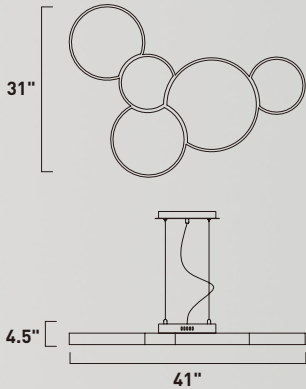

ITEM #	FINISH	LAMPING	DIMENSION	CRI	LUMENS	Additional Information
A	E20175	11MW	64.2W LED 3000K (Incl.)	27"L x 21"W x 4.5"H x 130"OAH	80	4494	
B	E20177	11MW	97.8W LED 3000K (Incl.)	41"L x 31"W x 4.5"H x 130"OAH	80	6846	

Finish: Matte White (11) Matte White (MW)