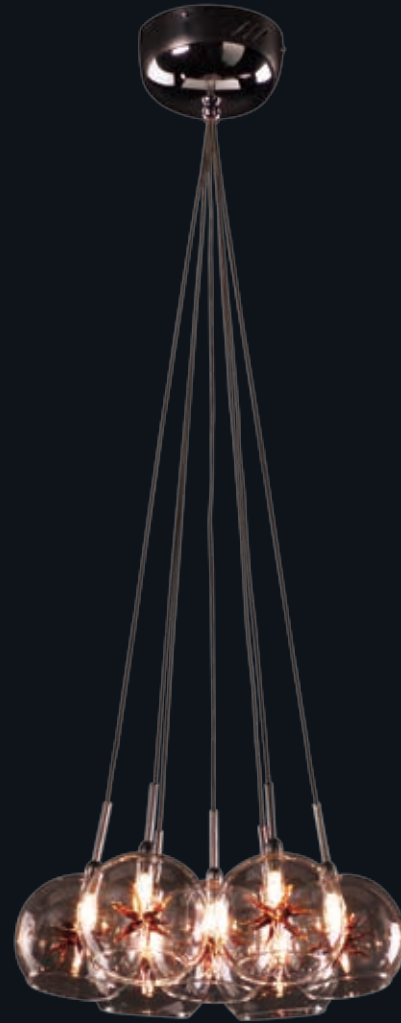

STARBURST

- Electronic Low Voltage Dimmer
- 2900K Color Temperature

A

B

	ITEM #	FINISH	LAMPING	DIMENSION	LUMENS	Additional Information
A	E20113	24, 25	19 x 10W G4 2900K (Incl.)	20"W x 6"H x 54"OAH	2280	
B	E20114	24, 25	7 x 20W G4 2900K (Incl.)	12"W x 6"H x 54"OAH	2240	

Finish options: Clear glass (24) Clear/Amber glass (25) Satin Nickel (SN)