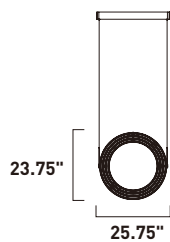

# GYRO

- Rotatable bands finished in Matte White
- Strip of LED encased in frosted lens along edge
- 3000K Color Temperature, CRI 80+
- Dimmable with Triac dimmers

**E24584-MW**  
Pendant

**A**

ITEM #	FINISH	LAMPING	DIMENSION	CRI	LUMENS	Additional Information
A E24584	MW	92.5W LED 3000K (Integrated)	25.75"W x 23.75"H x 147"OAH	80+	6476	  