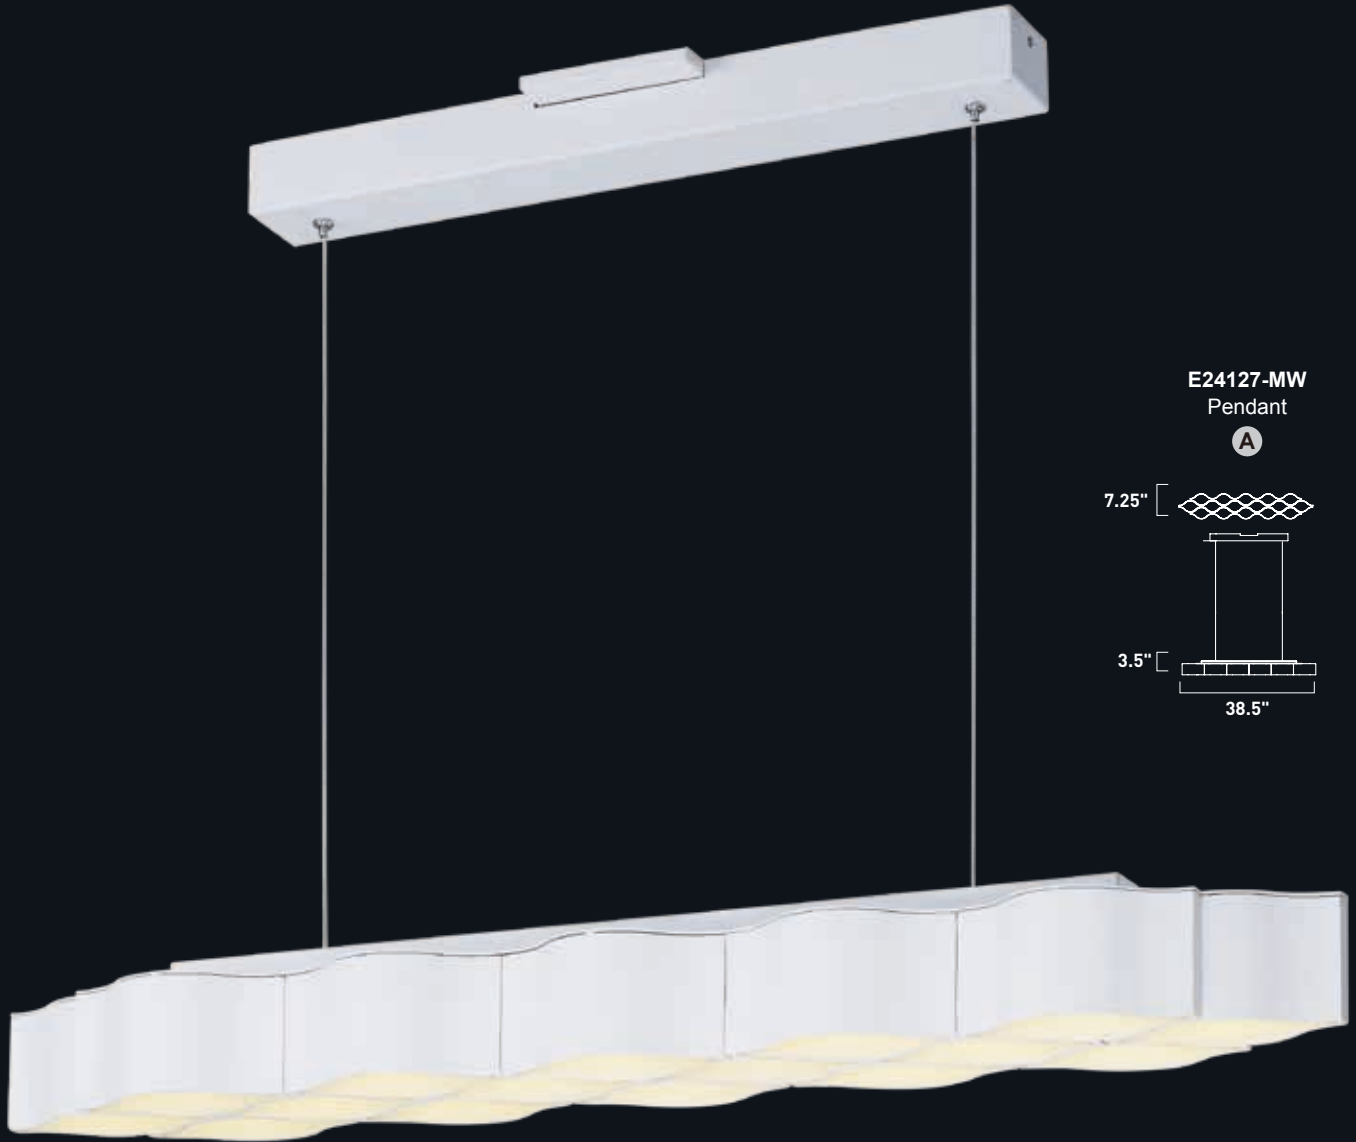

BILLOW

- Cast metal frames of Matte White waves
- 3000K Color Temperature
- CRI 80+
- Dimmable with Triac dimmers

	ITEM #	FINISH	LAMPING	DIMENSION	CRI	LUMENS	Additional Information
A	E24127	MW	90W PCB LED 3000K (Integrated)	38.5"L x 7.25"W x 3.5"H x 126"OAH	80+	6300	

Finish: Matte White (MW)