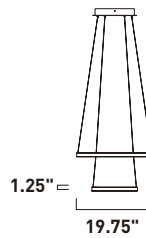

E22405-BZ
2-Tier Pendant

	ITEM #	FINISH	LAMPING	DIMENSION	CRI	LUMENS	Additional Information
A	E22405	BZ	55W LED 3000K (Integrated)	19.75"W x 1.25"H x 47.25"OAH	80+	3850	

Finish: Bronze (BZ)