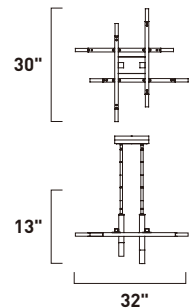

Frame diagram and overall measurements

ITEM #	FINISH	LAMPING	DIMENSION	LUMENS	Additional Information	
A	E22516	90PC	26 X 1.5W PCB LED 3000K (Integrated)	30"L x 30"W x 26"H x 72"OAH	3120	Includes Two 6" Stems (ESTR06206PC-SM) Includes Six 12" Stems (ESTR06212PC-SM)
B	E22515	90PC	14 X 1.5W PCB LED 3000K (Integrated)	42"L x 24"W x 13"H x 58"OAH	1440	Includes Two 6" Stems (ESTR06206PC-SM) Includes Six 12" Stems (ESTR06212PC-SM)
C	E22514	90PC	10 X 1.5W PCB LED 3000K (Integrated)	32"L x 30"W x 13"H x 58"OAH	1200	Includes Two 6" Stems (ESTR06206PC-SM) Includes Six 12" Stems (ESTR06212PC-SM)

Finish: Frost Acrylic (90) Polished Chrome (PC)