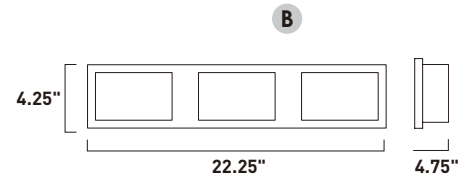

PIZZAZZ

- See the full collection on page 145-148
- Dimmable with Triac dimmers

ITEM #	FINISH	LAMPING	DIMENSION	HCO	CRI	LUMENS	Additional Information
A	E24461 | 160COF, 160PC	7.2W LED 3000K (Integrated)	4.75"W x 7"H x 3.25"Ext.	3.5"	80+	504	
B	E24463 | 160COF, 160PC	21.6W LED 3000K (Integrated)	22.25"W x 4.25"H x 4.75"Ext.	2.25"	80+	1512	
C	E24464 | 160COF, 160PC	28.8W LED 3000K (Integrated)	30"W x 4.25"H x 4.75"Ext.	2.25"	80+	2016	

Finish options: Crystalline (160) Coffee (COF) Polished Chrome (PC)