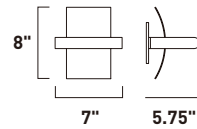

ITEM #	FINISH	LAMPING	DIMENSION	HCO	CRI	LUMENS	Additional Information
A	E41307	SA, WT	5 x 1W LED 3000K (Integrated)	4.25"W x 16"H x 3.5"Ext.	12.5"	90	430	
B	E41312	WT	1 x 6W LED 3000K (Integrated)	7"W x 8"H x 5.75"Ext.	3.75"	80+	180	

Finish options: Aluminum (SA) White (WT)