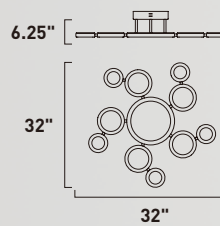

E21146-01PC
Semi-Flushmount

	ITEM #	FINISH	LAMPING	DIMENSION	LUMENS	Additional Information
A	E21146	01PC	110W PCB LED 3000K (Integrated)	32"L x 32"W x 6.25"H	9900	LED

Finish: White Acrylic (01) Polished Chrome (PC)