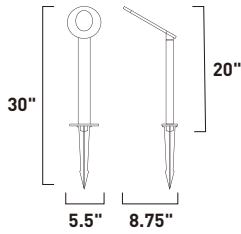

E41367-BZ, SA
Pathway Light

E