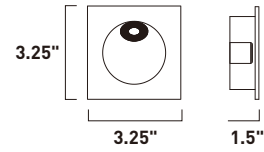

SA Satin Aluminum