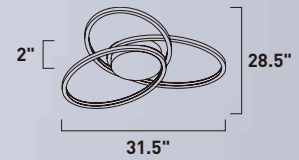

ITEM #	FINISH	LAMPING	DIMENSION	LUMENS			Additional Information		
				HCO	CRI	INIT. DEL.			
C	E21422	MW	48W LED 3000K (Integrated)	21.5"W x 19.5"H x 2"Ext.	9.75"	80	3360	1710	LED
D	E21423	MW	68W LED 3000K (Integrated)	31.5"L x 28.5"W x 2"H		80	4760	2670	LED

Finish: Matte White (MW)