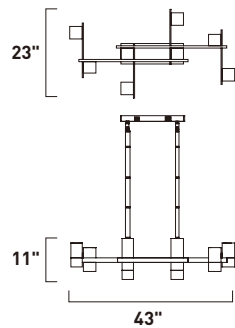

NOVA

- 3000K Color Temperature
- Polished Chrome blocks with Clear Acrylic bottom
- Dimmable with Triac dimmers

E31205-75PC
Pendant

A

	ITEM #	FINISH	LAMPING	DIMENSION	LUMENS	Additional Information
A	E31205	75PC	8 x 2.4W PCB LED 3000K (Integrated)	43"L x 23"W x 11"H x 58"OAH	1344	Includes Two 6" Stems (ESTR10006PC-DZ) Includes Six 12" Stems (ESTR10012PC-DZ)

Finish: Clear Acrylic (75) Polished Chrome (PC)