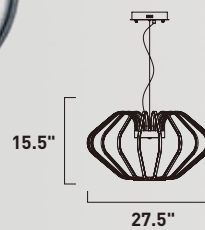

# ARGENT

- Shapes of artfully bent Polished Chrome
- 3000K Color Temperature
- CRI 80+
- Dimmable with Triac dimmers

**E24512-PC**  
Pendant

**B**

**E24514-PC**  
Pendant

**A**

	ITEM #	FINISH	LAMPING	DIMENSION	CRI	LUMENS	Additional Information
<b>A</b>	E24514	PC	103.7W PCB LED 3000K (Integrated)	27.5"W x 15.5"H x 137.75"OAH	80+	7258	
<b>B</b>	E24512	PC	69.1W PCB LED 3000K (Integrated)	21.5"W x 12"H x 134"OAH	80+	4838	