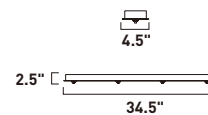

EC85022-PC, SN

13-Light RapidJack Canopy

H