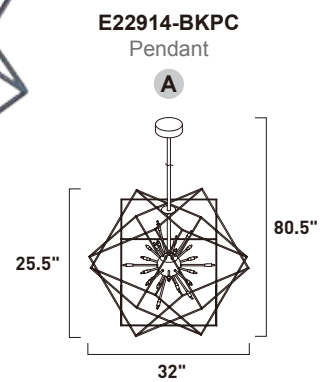

RUBIC

- Geometric wire frames in Black finish
- Sputnik cluster finished in Polished Chrome
- LED G4 bulbs included
- 3000K Color Temperature
- CRI 80
- Dimmable with Electronic Low Voltage dimmers

ITEM #	FINISH	LAMPING	DIMENSION	LUMENS		Additional Information
				CRI	INIT. DEL.	
A E22914	BKPC	24 x 1.2W LED G4 3000K (Incl.)	32"W x 25.5"H x 80.5"OAH	80	2640 2400	Includes One 6" Stem (ESTR06206BK-DZ) Includes Three 12" Stems (ESTR06212BK-DZ)

Finish: Black/Polished Chrome (BKPC)