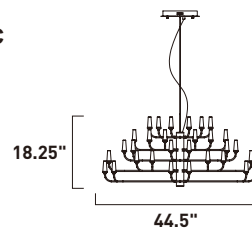

E24367-09BZ, 09PC
Chandelier

	ITEM #	FINISH	LAMPING	DIMENSION	CRI	LUMENS	Additional Information
A	E24367	09BZ, 09PC	72W LED 3000K (Integrated)	44.5"W x 18.25"H x 141.25"OAH	80+	5040	

Finish Options: Frost White glass (09) Bronze (BZ) Polished Chrome (PC)