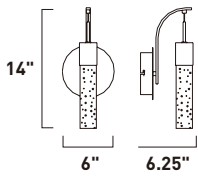

C

D

E

	ITEM #	FINISH	LAMPING	DIMENSION	HCO	LUMENS	Additional Information
C	E22770	91PC	1 x 7.5W LED 3000K (Integrated)	6"W x 14"H x 6.25"Ext.	7"	235	
D	E22773	91PC	3 x 7.5W LED 3000K (Integrated)	21"L x 4.75"W x 12"H x 59"OAH		701	
E	E22771	91PC	1 x 7.5W LED 3000K (Integrated)	6"W x 12"H x 59"OAH		235	

Finish: Bubble Crystal glass (91) Polished Chrome (PC)