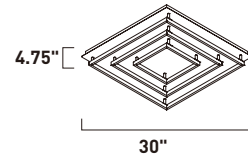

B

• Lights on

ITEM #	FINISH	LAMPING	DIMENSION	CRI	LUMENS	Additional Information
B E22408	BZ	100W LED 3000K (Integrated)	30"W x 4.75"H	80+	6500	

Finish: Bronze (BZ)