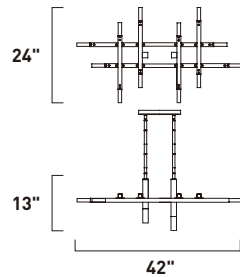

Frame diagram and overall measurements