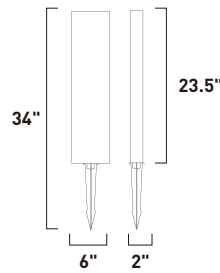

E41350-BZ, SA
Pathway Light

C