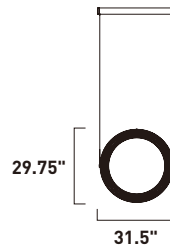

GYRO

- Rotatable bands finished in Matte White
- Strip of LED encased in frosted lens along edge
- 3000K Color Temperature, CRI 80+
- Dimmable with Triac dimmers

E24586-MW
Pendant
A

	ITEM #	FINISH	LAMPING	DIMENSION	CRI	LUMENS	Additional Information
A	E24586	MW	119.5W LED 3000K (Integrated)	31.5"W x 29.75"H x 153"OAH	80+	8366	

Finish: Matte White (MW)