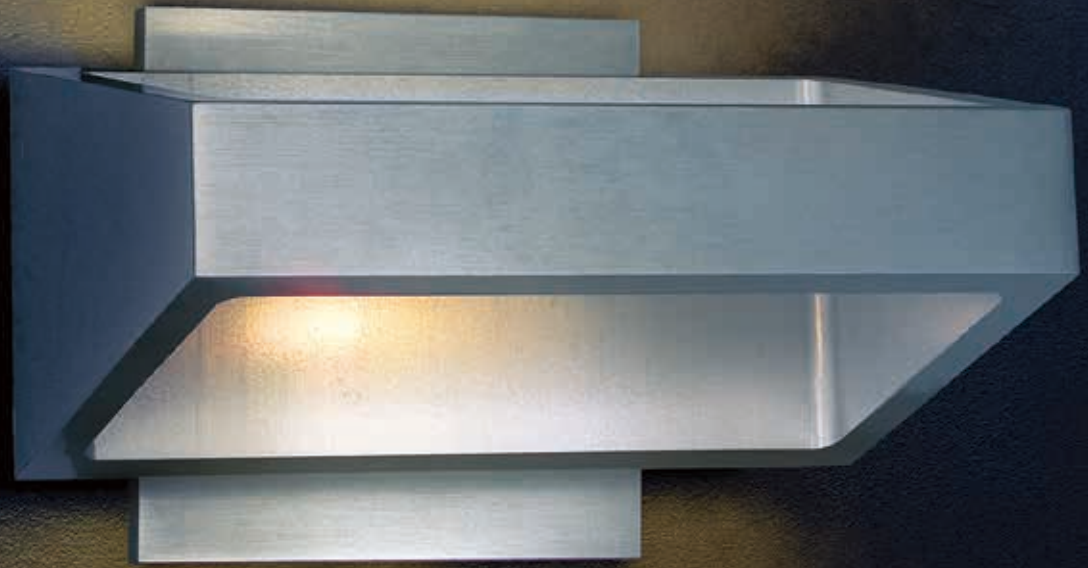

ALUMILUX

- Available in various shapes and finishes
- Cast and Machined Aluminum
- 3000K Color Temperature
- CRI 80+