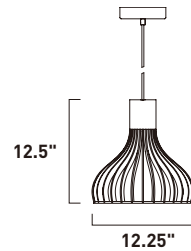

E24564-75PC
Pendant
C

	ITEM #	FINISH	LAMPING	DIMENSION	CRI	LUMENS	Additional Information
B	E24562	75PC	8W PCB LED 3000K (Integrated)	8"W x 8.75"H x 128.75"OAH	80+	560	
C	E24564	75PC	10W PCB LED 3000K (Integrated)	12.25"W x 12.5"H x 132.75"OAH	80+	700	

Finish: Clear Acrylic (75) Polished Chrome (PC)