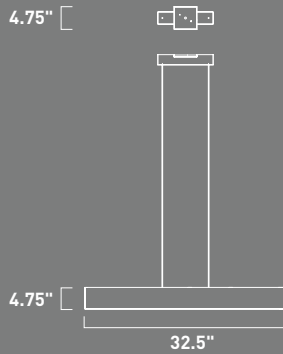

E22904-BZ
Pendant