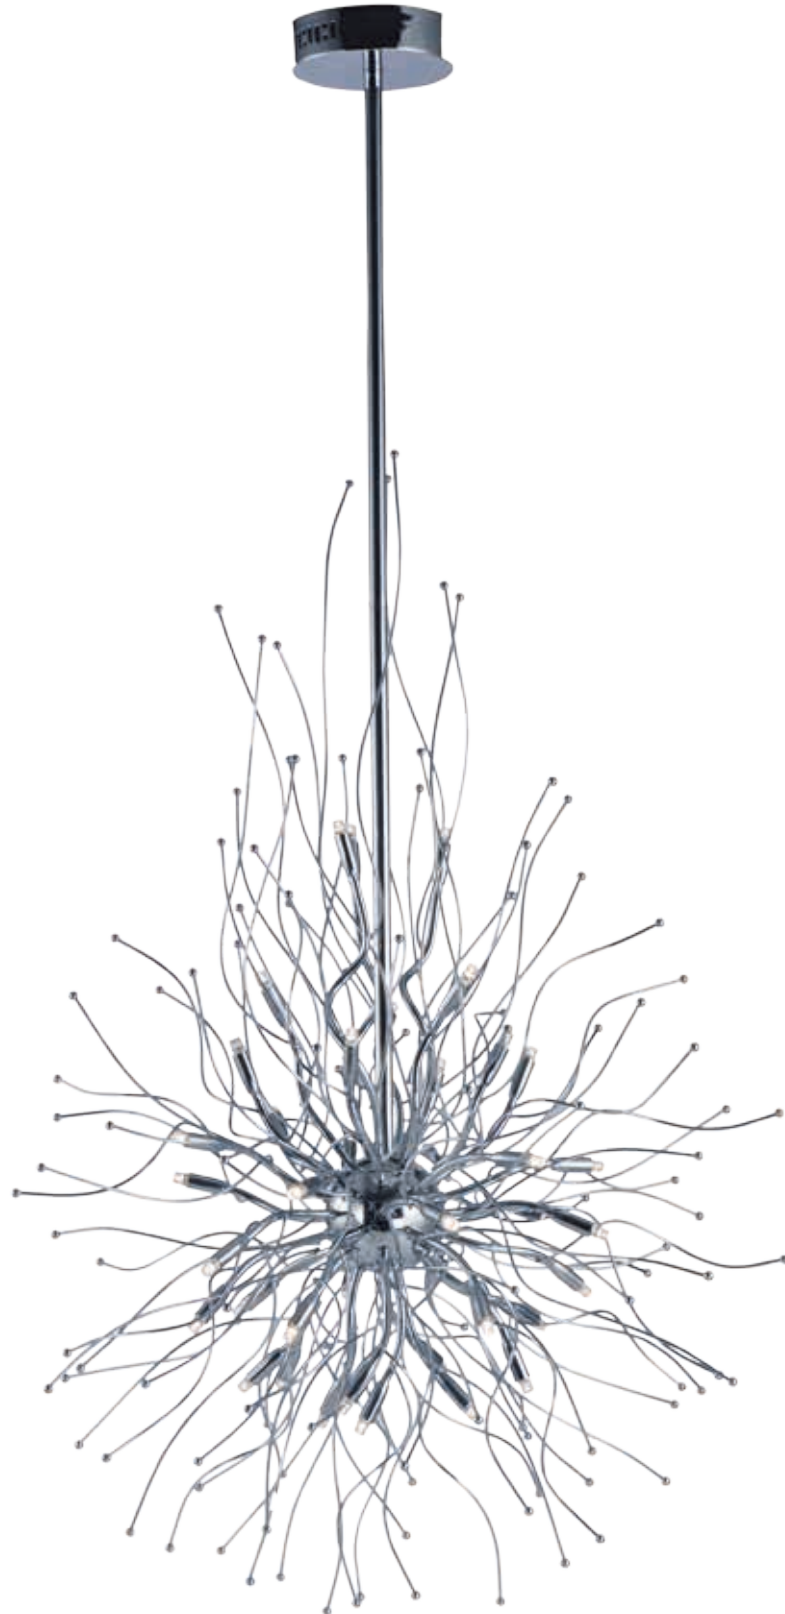

ORION

- Lamps Included
- Energy Efficient
- 3000K Color Temperature
- CRI 80+
- Dimmable with Electronic Low Voltage (ELV) dimmer

ITEM #	FINISH	LAMPING	DIMENSION	CRI	LUMENS	Additional Information	
A	E24674	PC	46.8W LED G4 3000K (Incl.)	26.5"W x 39.5"H x 85"OAH	80+	4290	Includes One 6" Stem (ESTR06206PC-DZ) Includes Three 12" Stems (ESTR06212PC-DZ)

Finish: Polished Chrome (PC)