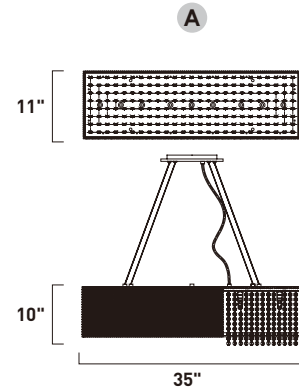

# SPIRAL

- Oval shape frame
- Crystal Included
- Features K9 crystal beads
- 2900K Color Temperature
- G9, Xenon Lamps Included

• Bright cut Jewelry function

**E23146-10PC**  
Pendant

	ITEM #	FINISH	LAMPING	DIMENSION	LUMENS	Additional Information
<b>A</b>	E23146	10PC	9 x 40W G9 Xenon (Incl.)	35"L x 11"W x 10"H x 118"OAH	3600	ⓘ