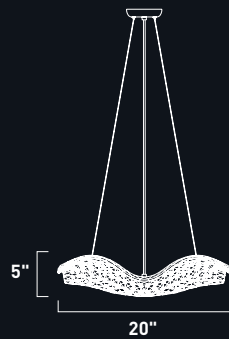

WAVE

- Standard Dimmable
- 2900K Color Temperature

(Optional)
BUL-2.9W-G9-CL-120V
G9 LED Bulb
2.9W
Color Temperature: 2700K/3500K
Total Rated Lumens: 190/200
Life Rated: 25,000 Hours
CRI: 80+
Dimmable

E24274-20PC
Pendant

A

	ITEM #	FINISH	LAMPING	DIMENSION	LUMENS	Additional Information
A	E24274	20PC	8 x 40W G9 Xenon (Incl.)	20"W x 5"H x 120"OAH	3200	

Finish: Crystal (20) Polished Chrome (PC)