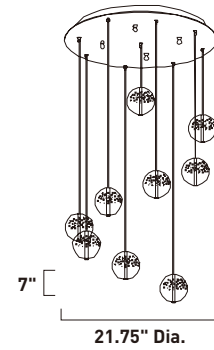

ORB

- Electronic Low Voltage Dimmer
- 2900K Color Temperature

E24254-91PC
Pendant

A

	ITEM #	FINISH	LAMPING	DIMENSION	LUMENS	Additional Information
A	E24254	91PC	9 x 20W G4 2900K (Incl.)	21.75"W x 7"H x 128"OAH	2880	

Finish: Clear Crystal (91) Polished Chrome (PC)