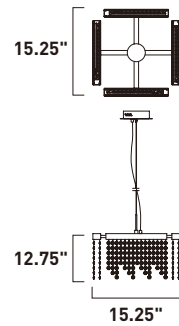

Finish: Smoky crystal (138) Polished Chrome (PC)

**E23091-138PC**  
Wall Mount

**C**

**E23094-138PC**  
Pendant

**B**

	ITEM #	FINISH	LAMPING	DIMENSION	HCO	CRI	LUMENS	Additional Information
<b>B</b>	E23094	138PC	20W LED 3000K (Integrated)	15.25"L x 15.25"W x 12.75"H x 123"OAH		80+	1400	
<b>C</b>	E23091	138PC	10W LED 3000K (Integrated)	10.75"W x 8.75"H x 4"Ext.	2.25"	80+	700	