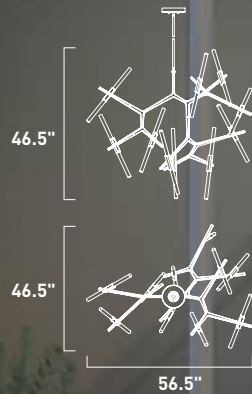

E41438-75GM
Pendant

A

LIGHT SABER

This galactic collection features inter-connected castings finished in Gunmetal, that turn to adjust. Rods of clear acrylic have laser cut lines on the interior which are illuminated by high power LED's enclosed in the castings. Several large scale pieces in the collection designed to fill open spaces in both residential and commercial environments.