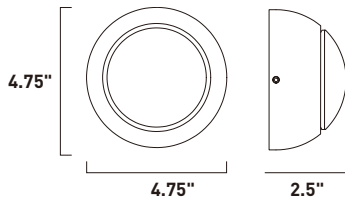

A

B

	ITEM #	FINISH	LAMPING	DIMENSION	HCO	LUMENS		Additional Information
						CRI	INIT. DEL.	
A	E41374	SA, BZ	4W LED 3000K (Integrated)	4.75"W x 4.75"H x 2.5"Ext.	2.25"	90	280 220	
B	E41375	SA, BZ	4W LED 3000K (Integrated)	6.25"W x 6.25"H x 2"Ext.	3.25"	90	280 220	

Finish options: Satin Aluminum (SA) Bronze (BZ)