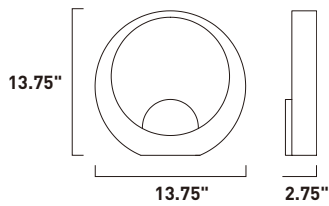

E41048-BZ, WT
Outdoor Wall Sconce

B