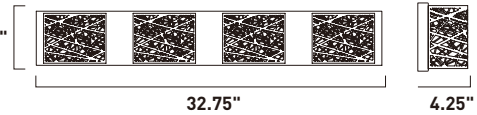

(Optional)
BUL-2.9W-G9-CL-120V
G9 LED Bulb
2.9W
Color Temperature: 2700K/3500K
Total Rated Lumens: 190/200
Life Rated: 25,000 Hours
CRI: 80+
Dimmable

ITEM #	FINISH	LAMPING	DIMENSION	HCO LUMENS	Additional Information	
E	E21302	10BZ, 10PC	1 x 50W G9 Xenon (Incl.)	7.75"W x 6"H x 4"Ext.	3" 550	Suitable for Dry location only
F	E21315	10BZ, 10PC	2 x 50W G9 Xenon (Incl.)	15.75"W x 5"H x 4.5"Ext.	2.5" 1100	
G	E21316	10BZ, 10PC	3 x 50W G9 Xenon (Incl.)	24"W x 5"H x 4.25"Ext.	2.5" 1650	
H	E21317	10BZ, 10PC	4 x 40W G9 Xenon (Incl.)	32.75"W x 5"H x 4.25"Ext.	2.5" 1600	

Finish options: Bronze (BZ) Polished Chrome (PC)