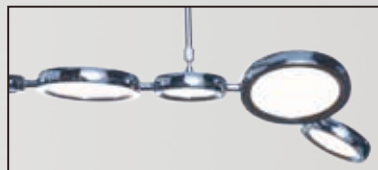

**B**

**E21142-01PC**  
Pendant

**C**

• Adjustable Die Cast rings to allow for unique design arrangements, and directional lighting.

	ITEM #	FINISH	LAMPING	DIMENSION	LUMENS	Additional Information
<b>B</b>	E21144	01PC	56.4W PCB LED 3000K (Integrated)	38"L x 15.5"W x 1"H x 42.25"OAH	5076	Telescopic stem  
<b>C</b>	E21142	01PC	10.8W PCB LED 3000K (Integrated)	6.75"W x 7"H x 128.5"OAH	972	  