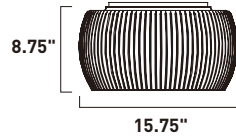

E21399-81PC
Flush Mount

C