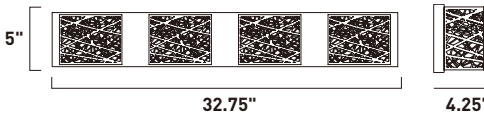

ITEM #	FINISH	LAMPING	DIMENSION	HCO LUMENS	Additional Information	
A	E21302	10BZ, 10PC	1 x 50W G9 Xenon (Incl.)	7.75"W x 6"H x 4"Ext.	3" 550	Suitable for Dry location only
B	E21315	10BZ, 10PC	2 x 50W G9 Xenon (Incl.)	15.75"W x 5"H x 4.5"Ext.	2.5" 1100	
C	E21316	10BZ, 10PC	3 x 50W G9 Xenon (Incl.)	24"W x 5"H x 4.25"Ext.	2.5" 1650	
D	E21317	10BZ, 10PC	4 x 40W G9 Xenon (Incl.)	32.75"W x 5"H x 4.25"Ext.	2.5" 1600	

Finish options: Bronze (BZ) Polished Chrome (PC)