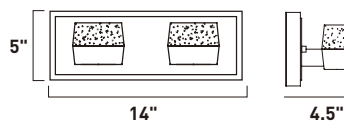

B

E22893-89PC
Bath Vanity