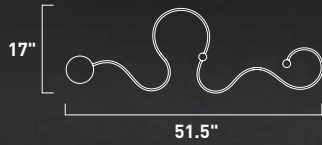

SERPENT

Wall lighting or wall décor? This collection satisfies both. A White pre-bent aluminum channel encases a LED strip which casts a unique pattern on the wall. Both functional and decorative, this unique sculpture is sure to be the focal point of the room.