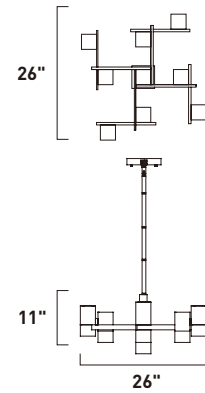

E31206-75PC
Pendant
B