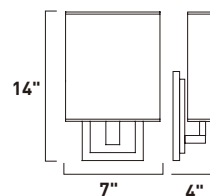

ITEM #	FINISH	LAMPING	DIMENSION	HCO	LUMENS	Additional Information
A	E21091	01SN	2 x 13W GU24 2700K (Incl.)	11.5"W x 11"H x 4"Ext.	5.75"	1800	Shade is enclosed on top CA T24
B	E21090	01SN	1 x 13W GU24 2700K (Incl.)	7"W x 14"H x 4"Ext.	5"	900	Shade is enclosed on top CA T24

Finish: White Linen shade (01) Satin Nickel (SN)