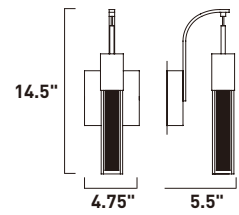

Finish options: Etched/Bubble glass (89) Bronze (BZ) Polished Chrome (PC)

**E22763-89BZ, -89PC**  
Pendant

**B**

**E22760-89BZ, -89PC**  
Wall Mount

**C**

	ITEM #	FINISH	LAMPING	DIMENSION	HCO	LUMENS	Additional Information
<b>B</b>	E22763	89BZ, 89PC	3 x 7.5W LED 3000K (Integrated)	19.5"L x 5"W x 12"H x 120"OAH		710	
<b>C</b>	E22760	89BZ, 89PC	1 x 7.5W LED 3000K (Integrated)	4.75"W x 14.5"H x 5.5"Ext.	7"	235	