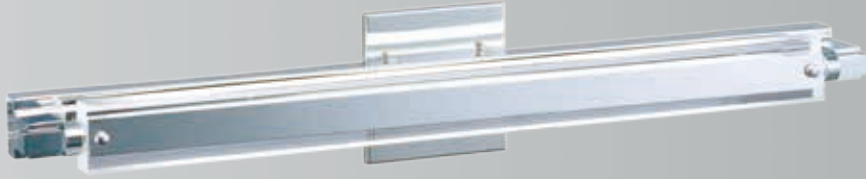

PIVOT LED

- Polished Chrome metal detail on acrylic
- ADA Approved
- 3000K Color Temperature
- Suitable for Damp locations
- Dimmable with Triac dimmers

E32372-18PC
Wall Sconce
A