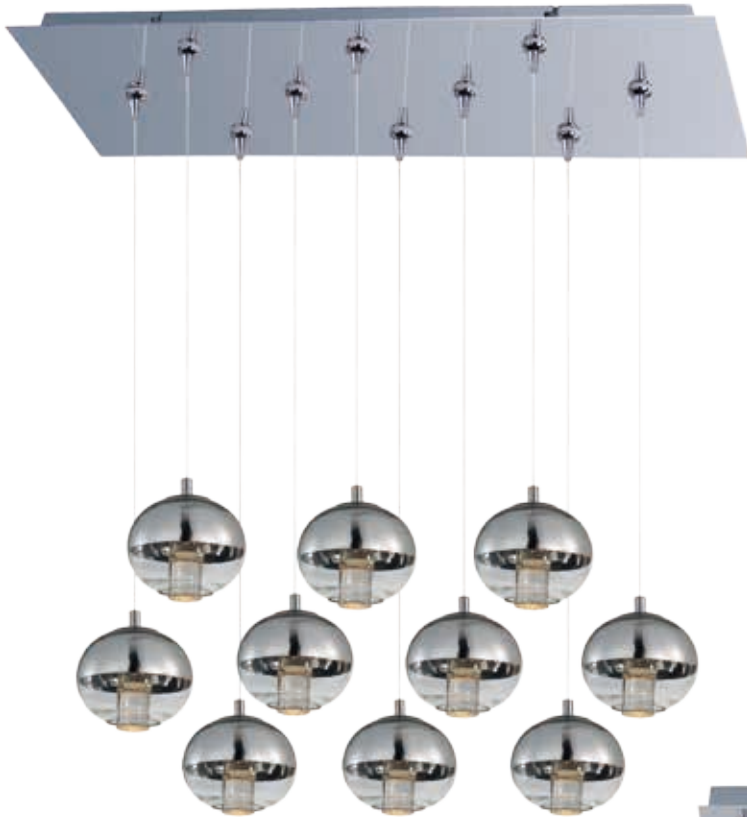

E22568-81PC
Pendant

C