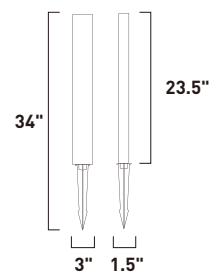

ITEM #	FINISH	LAMPING	DIMENSION	CRI	LUMENS	Additional Information
A	E41366	BZ, SA	18 x 0.3W LED 3000K (Incl.)	4"W x 34"H	80+	298	LED
B	E41363	BZ, SA	2 x 1W LED 3000K (Incl.)	3.25"W x 34"H	80+	140	LED
C	E41364	BZ, SA	1 x 3W LED 3000K (Incl.)	3"W x 34"H	80+	210	LED

Finish options: Bronze (BZ) Satin Aluminum (SA)