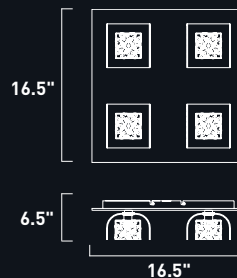

E22838-18SVPC, -18PCPC
Flush Mount

	ITEM #	FINISH	LAMPING	DIMENSION	LUMENS	Additional Information
A	E22836	18SVPC, 18PCPC	6 x 40W G9 Xenon (Incl.)	39"W x 26.5"W x 7.25"H	2400	
B	E22838	18SVPC, 18PCPC	4 x 40W G9 Xenon (Incl.)	16.5"W x 16.5"W x 6.5"H	1600	

Finish options: Clear glass (18) Polished Chrome (PC) Silver (SV)