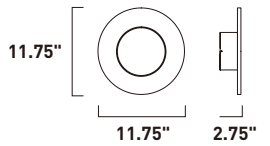

ITEM #	FINISH	LAMPING	DIMENSION	LUMENS			Additional Information	
					HCO	CRI	INIT. DEL.		
B	E41380	BZ, WT	6W LED 3000K (Integrated)	5.25"W x 5.25"H x 1.75"Ext.	2.75"	80	600	295	Backlit Indirect
C	E41381	BZ, WT	8W LED 3000K (Integrated)	7"W x 7"H x 1.75"Ext.	3.5"	80	800	505	Backlit Indirect
D	E41382	BZ, WT	15W LED 3000K (Integrated)	11.75"W x 11.75"H x 2.75"Ext.	6"	80	1500	1250	Backlit Indirect

Finish options: Bronze (BZ) White (WT)