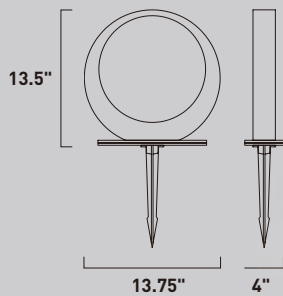

E41049-BZ, WT
Pathway Light
C

ITEM #	FINISH	LAMPING	DIMENSION	CRI	LUMENS		Additional Information
					INIT.	DEL.	
C E41049	BZ, WT	12W COB LED 3000K (Integrated)	13.75"L x 4"W x 13.5"H	90	840	610	

Finish options: Bronze (BZ) White (WT)