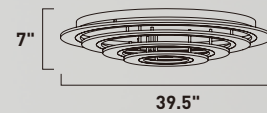

Finish: Matte White Acrylic (11) Matte Silver (MS)

**E22667-11MS**  
Flush Mount  
**B**

**E22668-11MS**  
Flush Mount  
**C**

	ITEM #	FINISH	LAMPING	DIMENSION	LUMENS			Additional Information
					CRI	INIT.	DEL.	
<b>B</b>	E22667	11MS	68W LED 3000K (Integrated)	31.5"W x 5.75"H	80	4760	3200	LED
<b>C</b>	E22668	11MS	116W LED 3000K (Integrated)	39.5"W x 7"H	80	8120	4890	LED