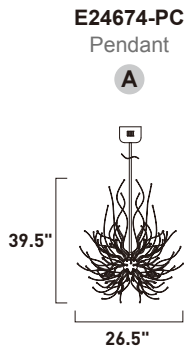

ORION

- Lamps Included
- Energy Efficient
- 3000K Color Temperature
- CRI 80+
- Dimmable with Electronic Low Voltage (ELV) dimmer

ITEM #	FINISH	LAMPING	DIMENSION	CRI	LUMENS	Additional Information	
A	E24674	PC	46.8W LED G4 3000K (Incl.)	26.5"W x 39.5"H x 85"OAH	80+	4290	Includes One 6" Stem (ESTR06206PC-DZ) Includes Three 12" Stems (ESTR06212PC-DZ)

Finish: Polished Chrome (PC)