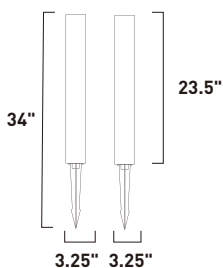

E41364-BZ, SA
Pathway Light

C