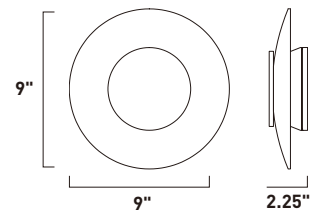

E41378-WT
Wall Sconce

B

	ITEM #	FINISH	LAMPING	DIMENSION	HCO	CRI	LUMENS		Additional Information
							INIT.	DEL.	
A	E41376	WT	4W LED 3000K (Integrated)	6"W x 6"H x 2"Ext.	3"	80	360	110	Direct, Indoor only
B	E41378	WT	5W LED 3000K (Integrated)	9"W x 9"H x 2.25"Ext.	4.5"	80	500	295	Direct, Indoor only

Finish: White (WT)