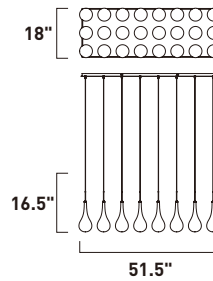

ITEM #	FINISH	LAMPING	DIMENSION	LUMENS	Additional Information
A	E20518	18PC	24 x 1.5W LED G4 3000K (Incl.)	51.5"L x 18"W x 16.5"H x 124"OAH	2520	

Finish: Clear glass (18) Polished Chrome (PC)