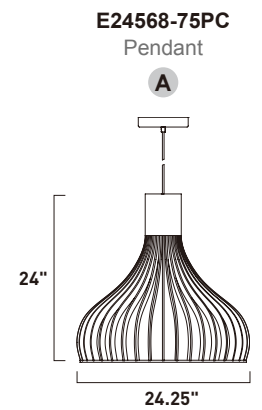

TURBO

- Fins of High Quality acrylic
- Trimmed with Polished Chrome
- 3000K Color Temperature
- CRI 80+
- Dimmable with Triac dimmers

	ITEM #	FINISH	LAMPING	DIMENSION	CRI	LUMENS	Additional Information
A	E24568	75PC	20W PCB LED 3000K (Integrated)	24.25"W x 24"H x 144"OAH	80+	1400	

Finish: Clear Acrylic (75) Polished Chrome (PC)