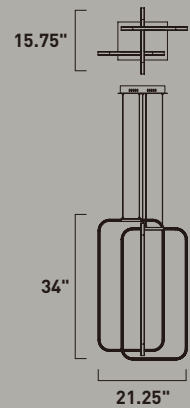

ITEM #	FINISH	LAMPING	DIMENSION	CRI	LUMENS	Additional Information
A	E24555	PC	77.4W PCB LED 3000K (Integrated)	23.75"W x 26"H x 148.25"OAH	80+	5418	
B	E24557	PC	46.4W PCB LED 3000K (Integrated)	21.25"L x 15.75"W x 34"H x 156.25"OAH	80+	3251	

Finish: Polished Chrome (PC)