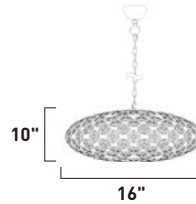

(Optional)
BUL-2.9W-G9-CL-120V
G9 LED Bulb
2.9W
Color Temperature: 2700K/3500K
Total Rated Lumens: 190/200
Life Rated: 25,000 Hours
CRI: 80+
Dimmable

D

E

F

G

	ITEM #	FINISH	LAMPING	DIMENSION	HCO	LUMENS	Additional Information
D	E24010	20PC	3 x 40W G9 Xenon (Incl.)	8"W x 6"H x 128"OAH		1200	72" of chain
E	E24011	20PC	6 x 40W G9 Xenon (Incl.)	16"W x 10"H x 130"OAH		2400	72" of chain
F	E24041	20PC	4 x 40W G9 Xenon (Incl.)	24"W x 4.75"H x 3.5"Ext.	2.25"	1600	
G	E24043	20PC	6 x 40W G9 Xenon (Incl.)	36"W x 4.75"H x 3.5"Ext.	2.25"	2400	

Finish: Crystal (20) Polished Chrome (PC)