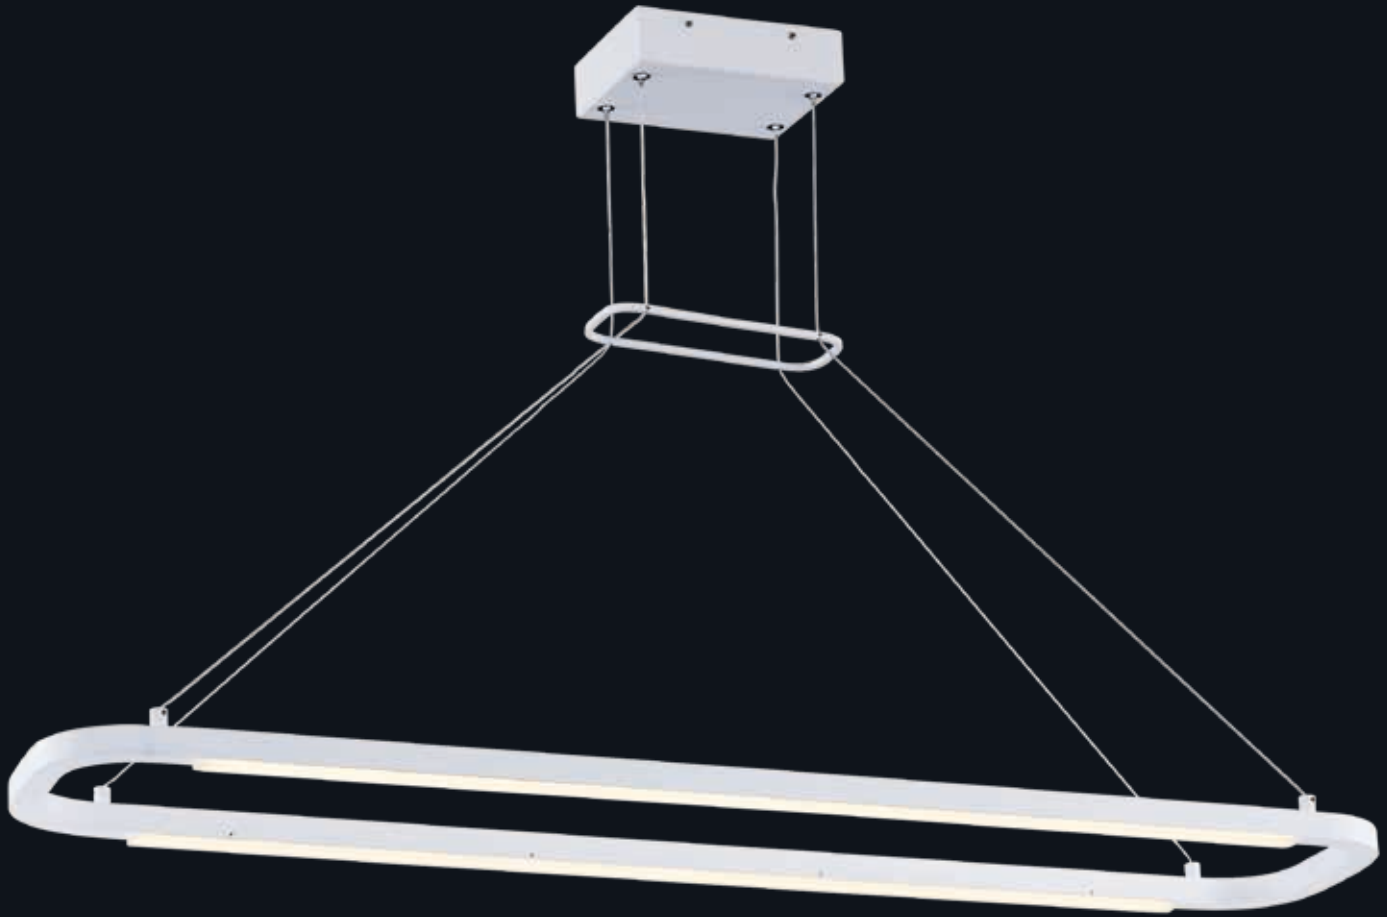

JIBE

Soft rectangular forms finished in Matte White have LED boards enclosed with diffusers that are cut into the frame for a smooth and clean look. Minimalistic in its design yet technically advanced in its approach.

E23205-MW
Pendant

A