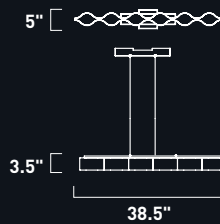

ITEM #	FINISH	LAMPING	DIMENSION	CRI	LUMENS	Additional Information
A	E24125	MW	24W PCB LED 3000K (Integrated)	38.5"L x 5"W x 3.5"H x 126"OAH	80+	1680	

Finish: Matte White (MW)