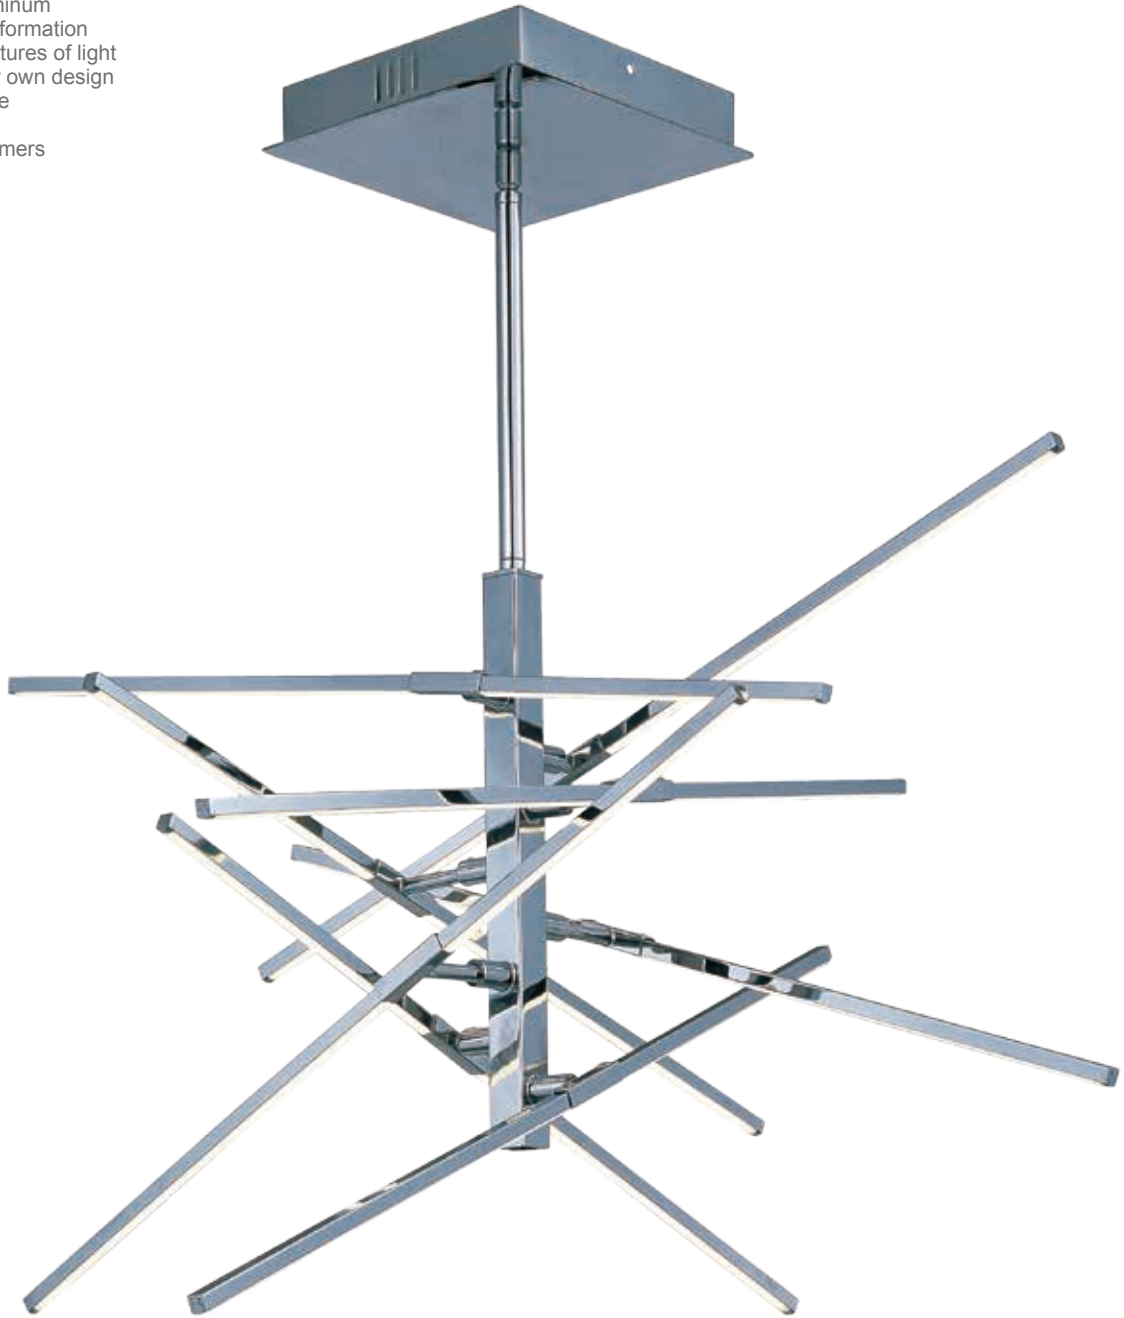

KRISS KROSS

- Thin strips of LED are housed in channels of Polished Chrome Aluminum
- Arranged in a crisscross formation to create functional sculptures of light
- Adjustable to create your own design
- 3000K Color Temperature
- CRI 80+
- Dimmable with Triac dimmers

E20695-PC
Pendant

A

ITEM #	FINISH	LAMPING	DIMENSION	CRI	LUMENS	Additional Information
A E20695	PC	45.6W LED 3000K (Integrated)	27"W x 28"H x 72.75"OAH	80+	3192	Includes One 6" Stem (ESTR06206PC-DZ) Includes Three 12" Stems (ESTR06212PC-DZ)

Finish: Polished Chrome (PC)