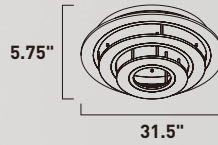

Finish: Matte White Acrylic (11) Matte Silver (MS)

**E22667-11MS**  
Flush Mount  
**B**

**E22668-11MS**  
Flush Mount  
**C**

	ITEM #	FINISH	LAMPING	DIMENSION	LUMENS			Additional Information
					CRI	INIT.	DEL.	
<b>B</b>	E22667	11MS	68W LED 3000K (Integrated)	31.5"W x 5.75"H	80	4760	3200	LED
<b>C</b>	E22668	11MS	116W LED 3000K (Integrated)	39.5"W x 7"H	80	8120	4890	LED