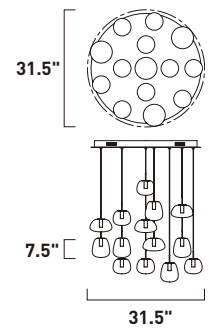

PUFFS

- Cloud-like forms of glass in Matte White finish
- Columns of LED inside glass provide soft, ambient light
- Available in three shapes
- 3000K Color Temperature
- CRI 80+
- Dimmable with Triac dimmers

E21129-11WT
Pendant

A

	ITEM #	FINISH	LAMPING	DIMENSION	CRI	LUMENS	Additional Information
A	E21129	11WT	67.2W PCB LED 3000K (Integrated)	31.5"L x 31.5"W x 7.5"H x 130"OAH	80+	4704	

Finish: Matte White glass (11) White (WT)