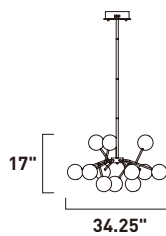

SATELLITE

- Uniquely shaped metal frame finished in Polished Chrome or Bronze
- Clear glass balls with cone shaped acrylic diffusers softly illuminate integrated LED modules
- 3000K Color Temperature
- CRI 80+
- Dimmable with Triac dimmers

E24284-24BZ, -24PC
Pendant

A