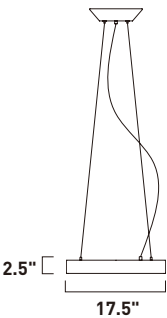

ITEM #	FINISH	LAMPING	DIMENSION	CRI	LUMENS	Additional Information
A	E20226	MW	33W LED 3000K (Integrated)	23.75"W x 2.5"H x 128"OAH	80+	2310	
B	E20225	MW	21W LED 3000K (Integrated)	17.5"W x 2.5"H x 128"OAH	80+	1470	

Finish: Matte White (MW)