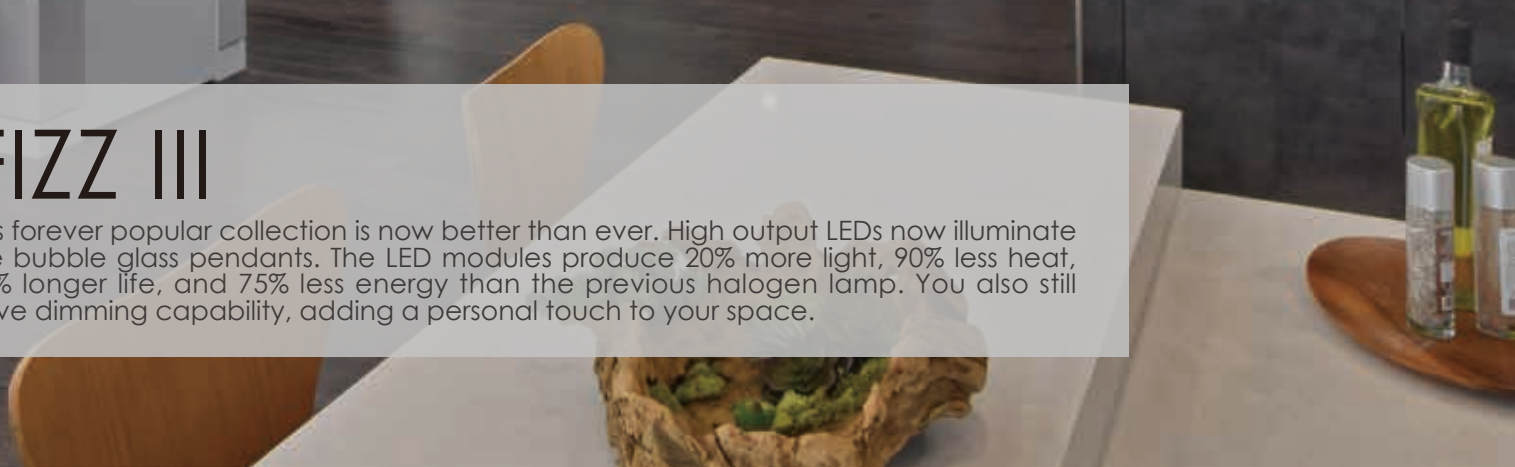

## FIZZ III

This forever popular collection is now better than ever. High output LEDs now illuminate the bubble glass pendants. The LED modules produce 20% more light, 90% less heat, 25% longer life, and 75% less energy than the previous halogen lamp. You also still have dimming capability, adding a personal touch to your space.