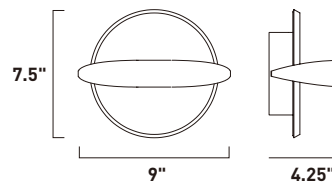

E41385-WT
Outdoor Wall Sconce

B

ITEM #	FINISH	LAMPING	DIMENSION	LUMENS			Additional Information
				HCO	CRI	INIT. DEL.	
B E41385	WT	5W LED 3000K (Integrated)	9"W x 7.5"H x 4.25"Ext.	4.25"	80	500 290	Indirect

Finish: White (WT)