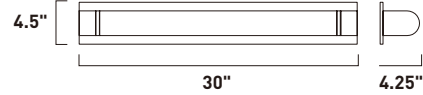

Finish options: Satin Aluminum (SA) White (WT)

**E41465-SA, WT**  
Wall Sconce

**C**

**E41464-SA, WT**  
Wall Sconce

**D**

**E41463-SA, WT**  
Wall Sconce

**E**

• Rotates 180° degrees