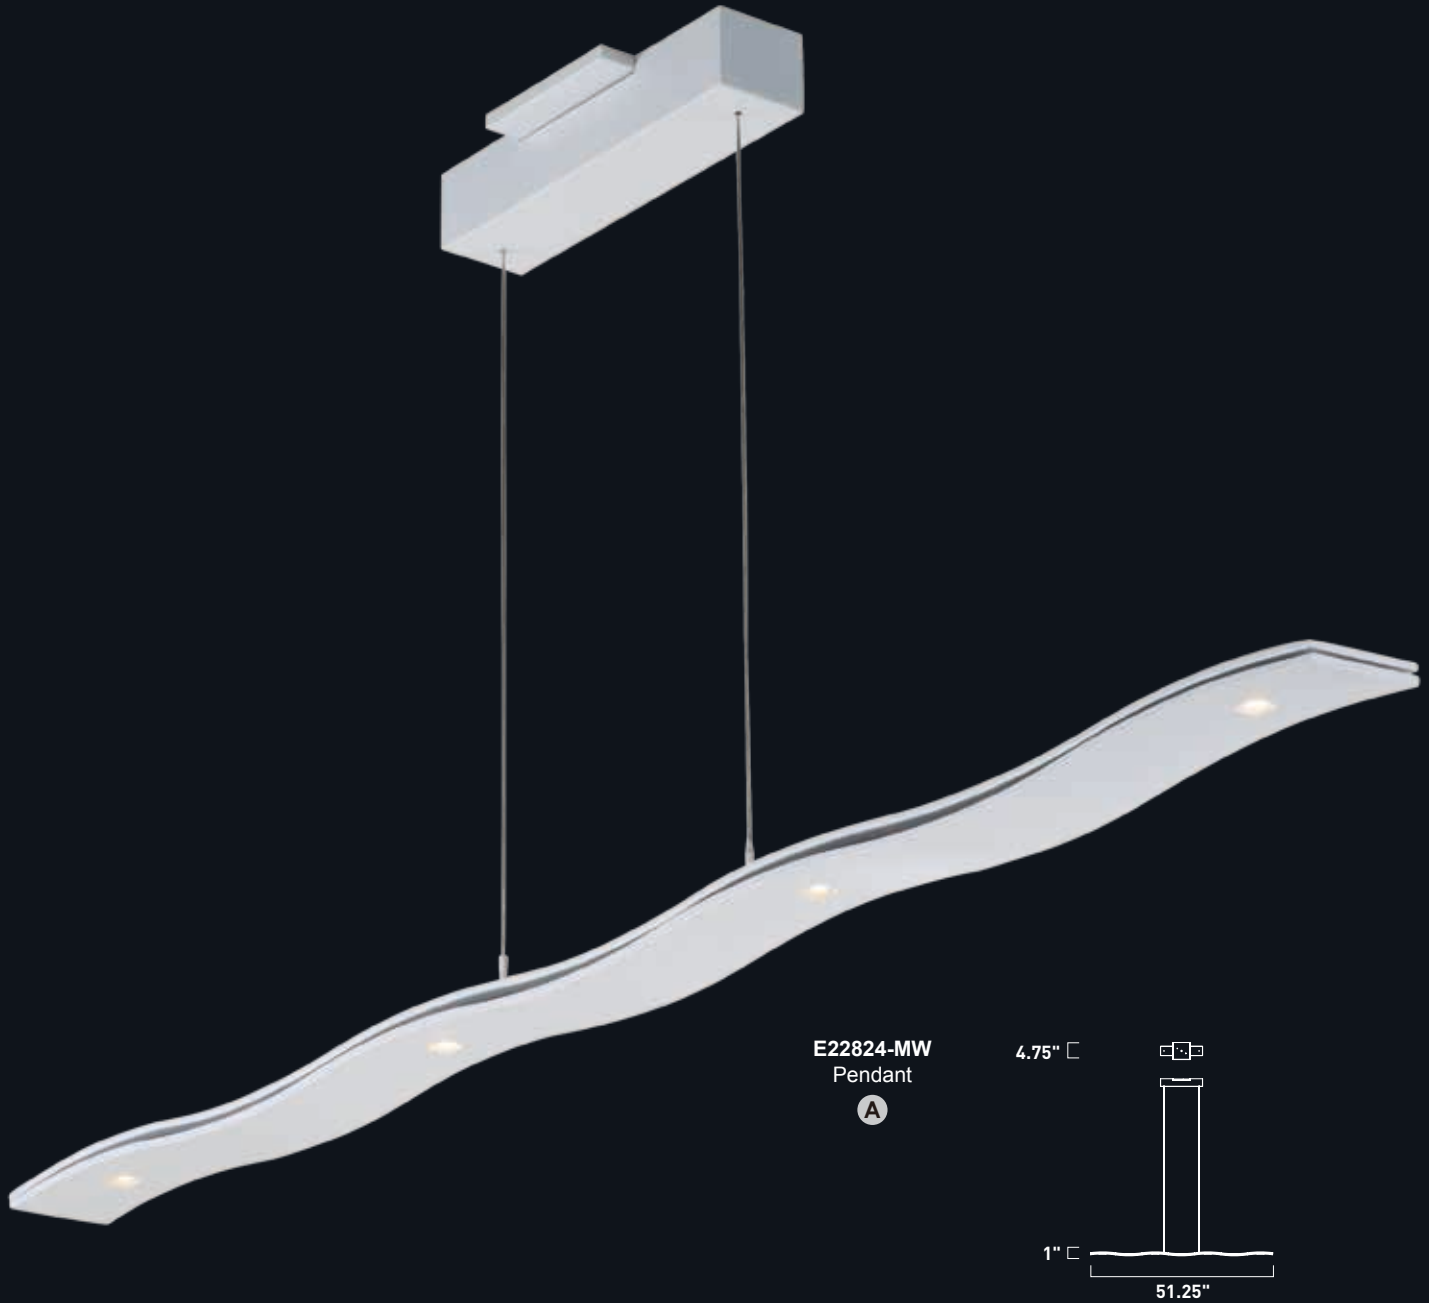

ROLLER

Dual pieces of Matte White aluminum gently wave in tandem to create a unique contemporary form. With powerful COB LEDs mounted on top and bottom, you receive ample down light and an indirect up light that creates a dramatic effect in the room.

	ITEM #	FINISH	LAMPING	DIMENSION	CRI	LUMENS	Additional Information
A	E22824	MW	35W COB LED 3000K (Integrated)	51.25"L x 4.75"W x 1"H x 121"OAH	80	2450	

Finish: Matte White (MW)