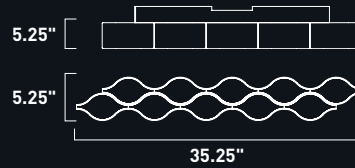

Finish: Matte White (MW)

• Wall Mount Option

**E24124-MW**  
Flush/Wall Mount

**B**

ITEM #	FINISH	LAMPING	DIMENSION	CRI	LUMENS	Additional Information
<b>B</b> E24124	MW	55W PCB LED 3000K (Integrated)	35.25"L x 5.25"W x 5.25"H	80+	3850	