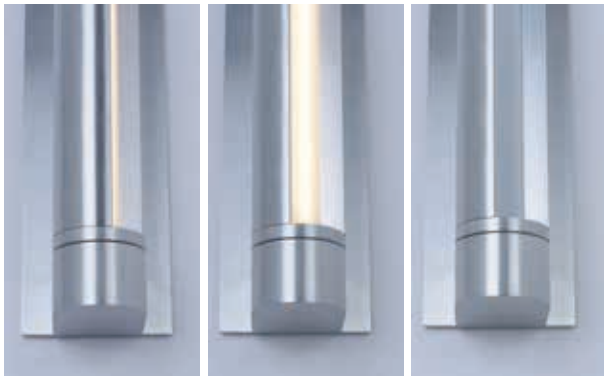

Finish options: Satin Aluminum (SA) White (WT)

**E41465-SA, WT**  
Wall Sconce

**C**

**E41464-SA, WT**  
Wall Sconce

**D**

**E41463-SA, WT**  
Wall Sconce

**E**

• Rotates 180° degrees