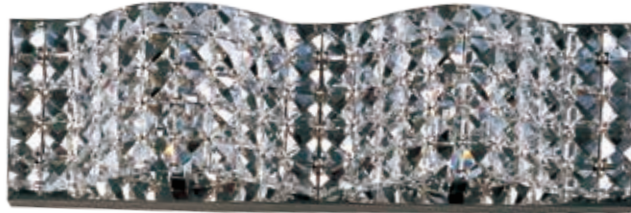

WAVE

• See the full collection on page 177-180

(Optional)
BUL-2.9W-G9-CL-120V
G9 LED Bulb
2.9W
Color Temperature: 2700K/3500K
Total Rated Lumens: 190/200
Life Rated: 25,000 Hours
CRI: 80+
Dimmable

E24276-20PC
Bath Vanity

A