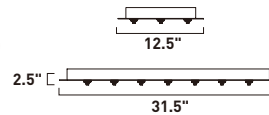

10-Light RapidJack Canopy

I