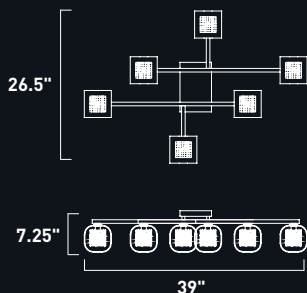

GEM

With the illusion of floating on air, the Gem Collection offers a touch of mystery to any room. Intertwined metal cubes are encased by clear crystal cubes, allowing xenon light to shine from within and bursting out through the embellished crystal. Inner metal cubes come in two options, Polished Chrome (PC) and Silver (SV).

- Standard Dimmable
- G9, Xenon lamps Included

A

B

	ITEM #	FINISH	LAMPING	DIMENSION	LUMENS	Additional Information
A	E22836	18SVPC, 18PCPC	6 x 40W G9 Xenon (Incl.)	39"W x 26.5"W x 7.25"H	2400	
B	E22838	18SVPC, 18PCPC	4 x 40W G9 Xenon (Incl.)	16.5"W x 16.5"W x 6.5"H	1600	

Finish options: Clear glass (18) Polished Chrome (PC) Silver (SV)