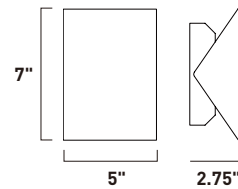

ITEM #	FINISH	LAMPING	DIMENSION	HCO	CRI	LUMENS		Additional Information
						INIT.	DEL.	
B E41333	SA, WT	8W LED 3000K (Integrated)	5"W x 7"H x 2.75"Ext.	3.5"	90	560	170	Dim. with ELV dimmer

Finish options: Satin Aluminum (SA) White (WT)