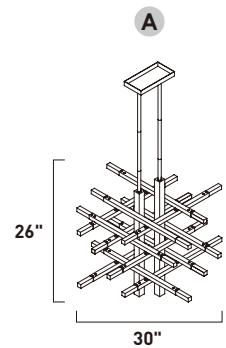

E22516-90PC
Pendant