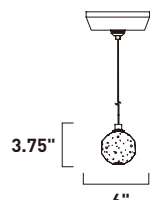

E24500-91PC
Pendant

ITEM #	FINISH	LAMPING	DIMENSION	LUMENS	Additional Information	
A	E24508	91PC	13 x 1.5W LED (Incl.)	21"W x 3.75"H x 134"OAH	1365	RAPIDJACK
B	E24501	91PC	1 x 1.5W LED (Incl.)	6"W x 3.75"H x 134"OAH	105	RAPIDJACK
C	E24500	91PC	1 x 1.5W LED (Incl.)	6"W x 3.75"H x 134"OAH	105	RAPIDJACK

Finish: Bubble glass (91) Polished Chrome (PC)