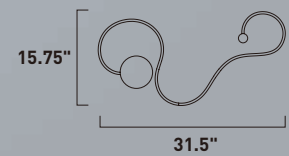

ITEM #	FINISH	LAMPING	DIMENSION	HCO	CRI	LUMENS	Additional Information
A	E24533	WT	18W PCB LED 3000K (Integrated)	51.5"W x 17"H	12.5"	80+	1260	LED, DALI, TRIAC, DIMMABLE
B	E24531	WT	14.5W PCB LED 3000K (Integrated)	25"W x 28"H	13.25"	80+	1015	LED, DALI, TRIAC, DIMMABLE
C	E24532	WT	13W PCB LED 3000K (Integrated)	31.5"W x 15.75"H	9"	80+	910	LED, DALI, TRIAC, DIMMABLE

Finish: White (WT)