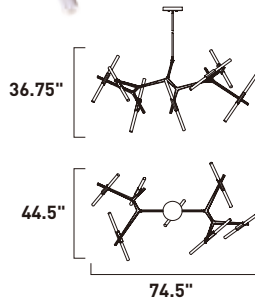

LIGHT SABER

- Adjustable arms create individually unique forms
- Large scale pieces finished in Gunmetal
- Laser cut pattern within aluminum diffusers to illuminate enclosed LED modules
- 3000K Color Temperature, CRI 80+
- Dimmable with Triac Dimmer

E41430-75GM
Wall Mount

B

A

	ITEM #	FINISH	LAMPING	DIMENSION	HCO	CRI	LUMENS	Additional Information
A	E41435	75GM	42W LED 3000K (Integrated)	74.5"L x 44.5"W x 36.75"H x 85"OAH		80+	2940	Includes Two 6" Stems (ESTR07506GM-SG) Includes Three 12" Stems (ESTR07512GM-SG)
B	E41430	75GM	6W LED 3000K (Integrated)	8.25"W x 26.75"H x 7.25"Ext.	12"	80+	420	

Finish: Clear Acrylic (75) Gunmetal (GM)