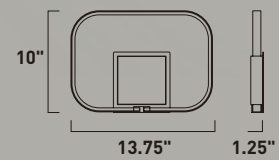

C

D

E24550-PC
Wall Mount

E

	ITEM #	FINISH	LAMPING	DIMENSION	HCO	CRI	LUMENS	Additional Information
C	E24552	PC	15.1W PCB LED 3000K (Integrated)	12.75"W x 14"H x 136"OAH		80+	1058	
D	E24551	PC	23.8W PCB LED 3000K (Integrated)	21.25"L x 15.75"W x 15.25"H		80+	1663	
E	E24550	PC	7.2W PCB LED 3000K (Integrated)	13.75"W x 10"H x 1.25"Ext.	6.75"	80+	504	

Finish: Polished Chrome (PC)