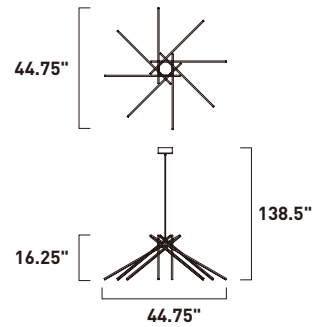

E41445-SA, WT
Pendant

B