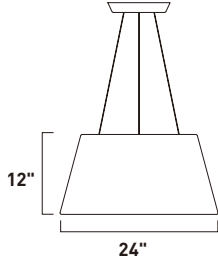

E20906-BK
Pendant
B