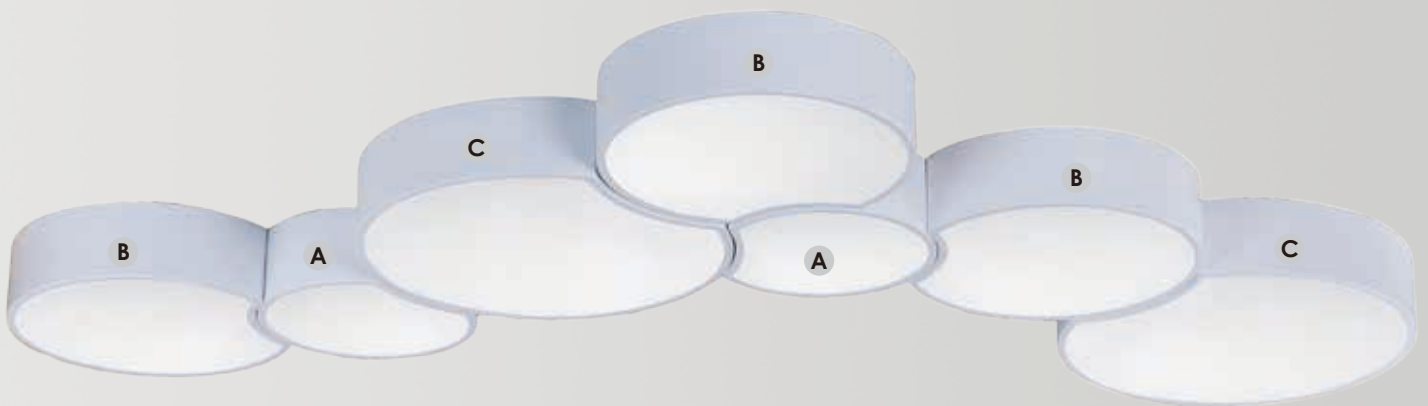

CELLS

- Customizable, modular ceiling fixtures are easily linked together
- Acrylic diffuser to soften light output
- Up to 10 Mods controlled by one J box
- 3000K Color Temperature
- CRI 80
- Dimmable with Triac dimmers