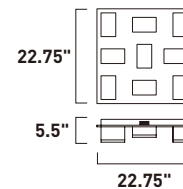

E24469-160COF, -160PC
Flush Mount

C