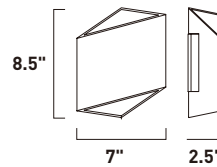

ALUMILUX

- Available in various shapes and finishes
- Cast and Machined Aluminum
- 3000K Color Temperature
- CRI 90
- Dimmable with Electronic Low Voltage dimmer

E41373-SA, WT
Outdoor Wall Sconce

A

ITEM #	FINISH	LAMPING	DIMENSION	HCO	CRI	INIT.	DEL.	LUMENS	Additional Information
A E41373	SA, WT	7W LED 3000K (Integrated)	7"W x 8.5"H x 2.5"Ext.	4.25"	90	490	460	Dim. with triac dimmer	

Finish options: Satin Aluminum (SA) White (WT)