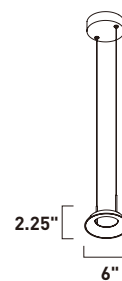

ITEM #	FINISH	LAMPING	DIMENSION	CRI	LUMENS	Additional Information
A	E20904	BK	41W LED 3000K (Integrated)	19.5"W x 2.25"H x 122.75"OAH	80+	2870	
B	E20901	BK	7W LED 3000K (Integrated)	6"W x 2.25"H x 123"OAH	80+	490	

Finish: Black (BK)