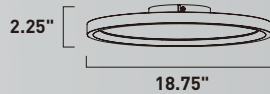

E22442-11MS
Flush Mount

C