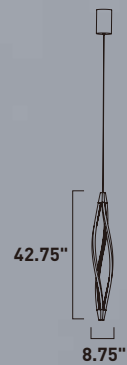

ITEM #	FINISH	LAMPING	DIMENSION	CRI	LUMENS	Additional Information
B	E41394	11MW	44W LED 3000K (Integrated)	8.75"W x 71"H x 198.5"OAH	80+	3080	
C	E41392	11MW	23W LED 3000K (Integrated)	8.75"W x 42.75"H x 169.75"OAH	80+	1610	

Finish: Matte White Acrylic (11) Matte White (MW)