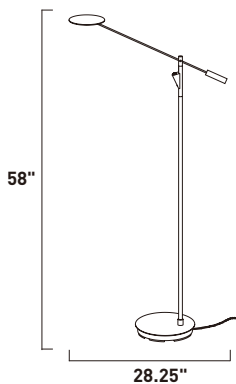

**E41008-BZ**  
Table Lamp  
**A**

**E41009-BZ**  
Floor Lamp  
**B**

	ITEM #	FINISH	LAMPING	DIMENSION	LUMENS	Additional Information
<b>A</b>	E41008	BZ	1 x 5W LED 3300K (Integrated)	25"W x 21"H	225	72" power cord with driver housed in the plug 
<b>B</b>	E41009	BZ	1 x 5W LED 3300K (Integrated)	28.25"W x 58"H	225	72" power cord with driver housed in the plug 