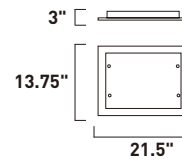

E22121-24AL
Flush Mount

	ITEM #	FINISH	LAMPING	DIMENSION	LUMENS	Additional Information
A	E22120	24AL	4 x 36W 2G11 Twin T5 CFL 2700K (Incl.)	21.5"L x 21.5"W x 3"H	11600	
B	E22122	24AL	2 x 18W 2G11 Twin T5 CFL 2700K (Incl.)	13.5"L x 13.5"W x 3"H	2500	
C	E22121	24AL	2 x 36W 2G11 Twin T5 CFL 2700K (Incl.)	21.5"L x 13.75"W x 3"H	5800	

Finish: Clear glass (24) Brushed Aluminum (AL)