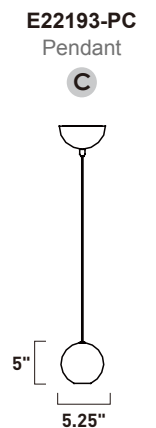

BOLLERO

- COB LED Technology
- 3000K Color Temperature
- Various size globes
- Adjustable connectors allowing for various arrangements

ITEM #	FINISH	LAMPING	DIMENSION	LUMENS	Additional Information	
B	E22196	PC	9 x 3W LED 3000K (Incl.)	17"L x 17"W x 5"H x 128"OAH	3240	Metal Shade: 3.1"W x 2.56"H (3pcs), 3.9"W x 3.7"H (3pcs), 4.7"W x 4.5"H (3pcs)
C	E22193	PC	1 x 3W LED 3000K (Incl.)	5.25"W x 5"H x 59"OAH	360	Metal Shade: 4.7"W x 4.5"H (1pcs)

Finish: Polished Chrome (PC)