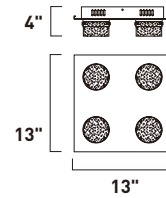

FIZZ IV

- Lamps Included
- Energy Efficient
- 3000K Color Temperature
- Dimmable with Triac dimmers

E22779-91PC
Pendant

A

E22772-91PC
Flush Mount

B

	ITEM #	FINISH	LAMPING	DIMENSION	LUMENS	Additional Information
A	E22779	91PC	9 x 7.5W LED 3000K (Integrated)	16"W x 12"H x 134"OAH	2142	
B	E22772	91PC	4 x 7.5W LED 3000K (Integrated)	13"L x 13"W x 4"H	1932	

Finish: Bubble Crystal glass (91) Polished Chrome (PC)