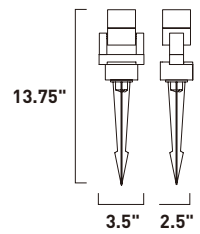

• Includes ground spike anchor bolts

	ITEM #	FINISH	LAMPING	DIMENSION	CRI	LUMENS	Additional Information
A	E41369	BZ, SA	1 x 9.8W LED 3000K (Incl.)	5.25"W x 30"H	80+	480	LED
B	E41365	BZ, SA	1 x 6W LED 3000K (Incl.)	6"W x 34"H	80+	248	LED
C	E41350	BZ, SA	3 x 1W LED 3000K (Incl.)	3.5"W x 13.75"H	80+	230	LED

Finish options: Bronze (BZ) Satin Aluminum (SA)