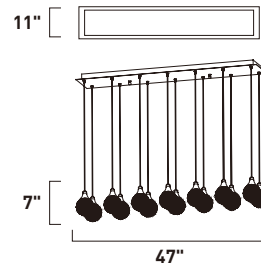

BRILLIANT

- Crystal Included
- 2900K Color Temperature
- Standard Dimmable

E24028-20PC
Pendant

A

E24029-20PC
Pendant

B

	ITEM #	FINISH	LAMPING	DIMENSION	LUMENS	Additional Information
A	E24028	20PC	10 x 40W G9 Xenon (Incl.)	33"L x 11"W x 7"H x 128"OAH	4000	
B	E24029	20PC	14 x 40W G9 Xenon (Incl.)	47"L x 11"W x 7"H x 128"OAH	5600	

Finish: Crystal (20) Polished Chrome (PC)