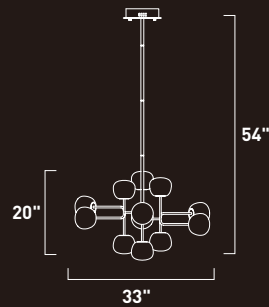

ITEM #	FINISH	LAMPING	DIMENSION	HCO	CRI	LUMENS	Additional Information
A	E21123	11WT	2 x 4.8W LED 3000K (Integrated)	10.25"W x 14.5"H x 8"Ext.	7.25"	80	672	
B	E21126	11WT	12 x 4.8W LED 3000K (Integrated)	33"W x 20"H x 54"OAH		80	4032	Includes One 6" Stem (ESTR06006WT-AN) Includes Three 12" Stems (ESTR06012WT-AN)

Finish: Matte White glass (11) White (WT)