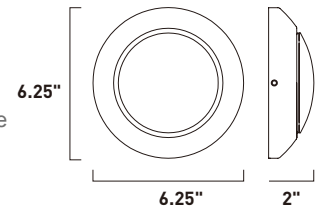

E41375-SA, BZ
Outdoor Wall Sconce

	ITEM #	FINISH	LAMPING	DIMENSION	HCO	LUMENS		Additional Information
						CRI	INIT. DEL.	
A	E41374	SA, BZ	4W LED 3000K (Integrated)	4.75"W x 4.75"H x 2.5"Ext.	2.25"	90	280 220	
B	E41375	SA, BZ	4W LED 3000K (Integrated)	6.25"W x 6.25"H x 2"Ext.	3.25"	90	280 220	

Finish options: Satin Aluminum (SA) Bronze (BZ)