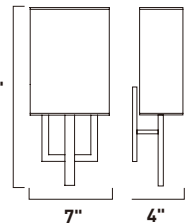

ITEM #	FINISH	LAMPING	DIMENSION	HCO	LUMENS	Additional Information
A	E21080	01SN	2 x 7.5W LED 3000K (Incl.)	7"W x 14"H x 4"Ext.	5"	1050	
B	E21081	01SN	4 x 7.5W LED 3000K (Incl.)	11.5"W x 11"H x 4"Ext.	5.75"	2100	
C	E21082	01SN	2 x 7.5W LED 3000K (Incl.)	7"W x 15.75"H x 4"Ext.	6.75"	1050	

Finish: White Linen shade (01) Satin Nickel (SN)