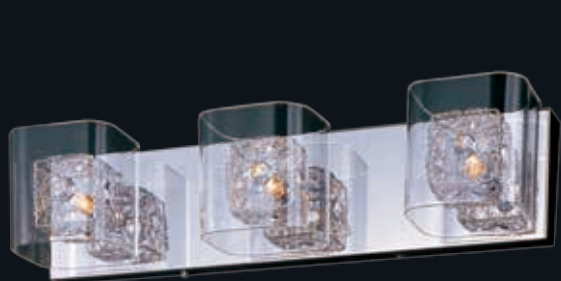

E22833-18SVPC, -18PCPC
Bath Vanity

E