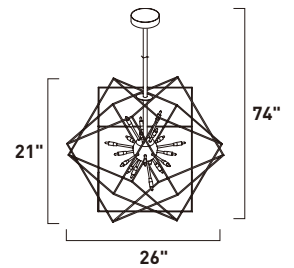

Finish: Black/Polished Chrome (BKPC)

**E22910-BKPC**  
Pendant

**E22912-BKPC**  
Pendant

ITEM #	FINISH	LAMPING	DIMENSION	LUMENS		Additional Information		
				CRI	INIT. DEL.			
<b>B</b>	E22910	BKPC	12 x 1.2W LED G4 3000K (Incl.)	20.5"W x 15.5"H x 67"OAH	80	1320	1200	Includes One 6" Stem (ESTR06206BK-DZ) Includes Three 12" Stems (ESTR06212BK-DZ)
<b>C</b>	E22912	BKPC	20 x 1.2W LED G4 3000K (Incl.)	26"W x 21"H x 74"OAH	80	2200	2000	Includes One 6" Stem (ESTR06206BK-DZ) Includes Three 12" Stems (ESTR06212BK-DZ)