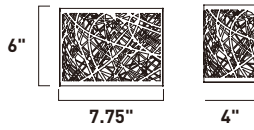

E21315-10BZ, -10PC
E21315-10BZ/BUI, -10PC/BUI (with LED Bulbs)
Wall Mount

B