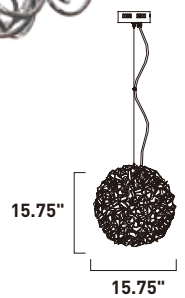

E32572-PC
Pendant
C

	ITEM #	FINISH	LAMPING	DIMENSION	LUMENS			Additional Information
					CRI	INIT.	DEL.	
B	E32574	PC	12 x 1.2W LED G4 3000K (Incl.)	23.5"W x 23.5"H x 134"OAH	80	1250	1200	
C	E32572	PC	8 x 1.2W LED G4 3000K (Incl.)	15.75"W x 15.75"H x 125"OAH	80	850	800	

Finish: Polished Chrome (PC)