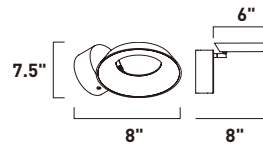

• With Swivel

	ITEM #	FINISH	LAMPING	DIMENSION	HCO	CRI	LUMENS	Additional Information
C	E20905	BK	58W LED 3000K (Integrated)	50"W x 2.25"H x 122.75"OAH		80+	4060	
D	E20903	BK	35W LED 3000K (Integrated)	30"W x 2.25"H x 123"OAH		80+	2450	
E	E20902	BK	7W LED 3000K (Integrated)	8"W x 7.5"H x 8"Ext.	6"	80+	490	

Finish: Black (BK)