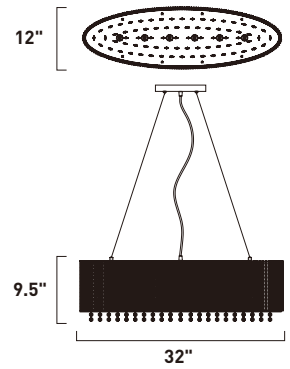

(Optional)
BUL-2.9W-G9-CL-120V
G9 LED Bulb
2.9W
Color Temperature: 2700K/3500K
Total Rated Lumens: 190/200
Life Rated: 25,000 Hours
CRI: 80+
Dimmable

SPIRAL

- Oval shape frame
- Crystal Included
- Features K9 crystal beads
- 2900K Color Temperature
- G9, Xenon Lamps Included

E23144-10PC
Pendant

	ITEM #	FINISH	LAMPING	DIMENSION	LUMENS	Additional Information
A	E23144	10PC	6 x 40W G9 Xenon (Incl.)	32"L x 12"W x 9.5"H x 127"OAH	2400	ⓘ

Finish: Clear/White (10) Polished Chrome (PC)