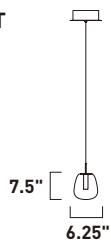

E21120-11WT
Pendant

C