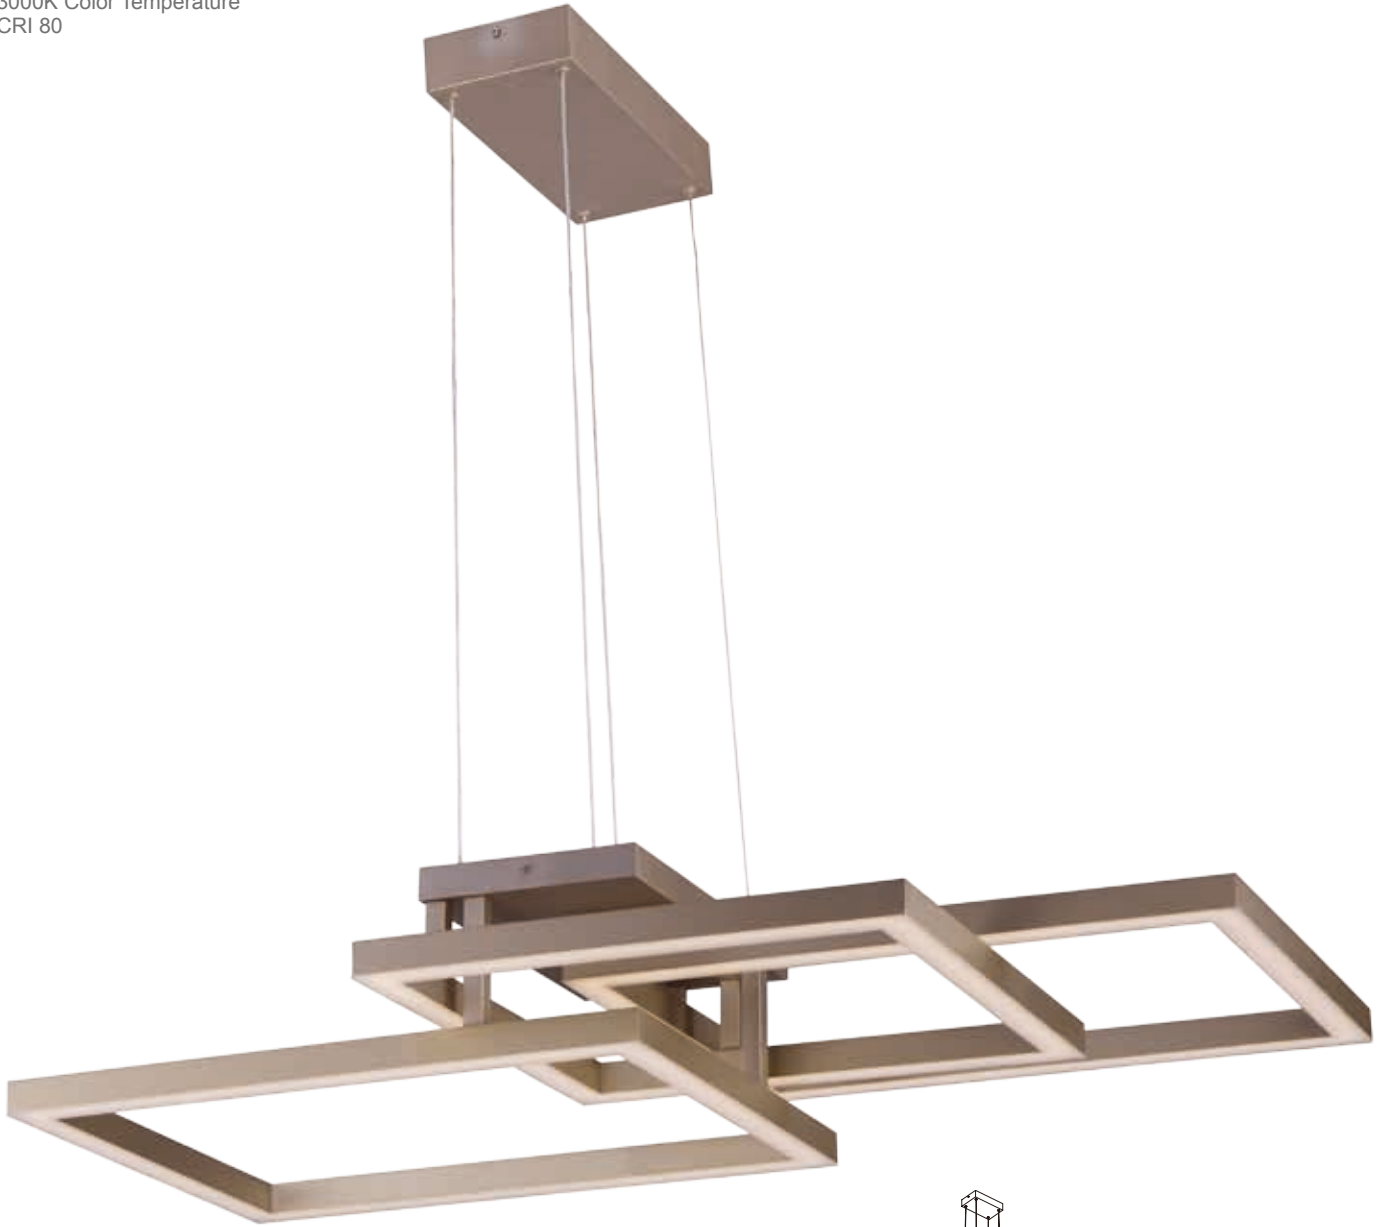

TRAVERSE

- All are integrated LED
- Dimmable with Triac Dimmer
- 3000K Color Temperature
- CRI 80

E21515-CHP
Pendant

A