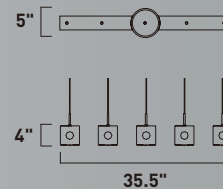

E30505-20
Pendant
C