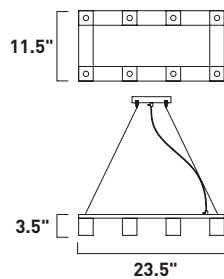

BLOCS LED

- Dimmable G9 LED bulbs included
- Thick glass blocks with frosted openings
- 3000K Color Temperature
- CRI 80+
- Dimmable with Electronic Low Voltage Dimmer

E32036-18PC
Pendant

A

	ITEM #	FINISH	LAMPING	DIMENSION	CRI	LUMENS	Additional Information
A	E32036	18PC	17.6W LED G9 3000K (Incl.)	23.5"L x 11.5"W x 3.5"H x 118"OAH	80+	3520	

Finish: Clear glass (18) Polished Chrome (PC)