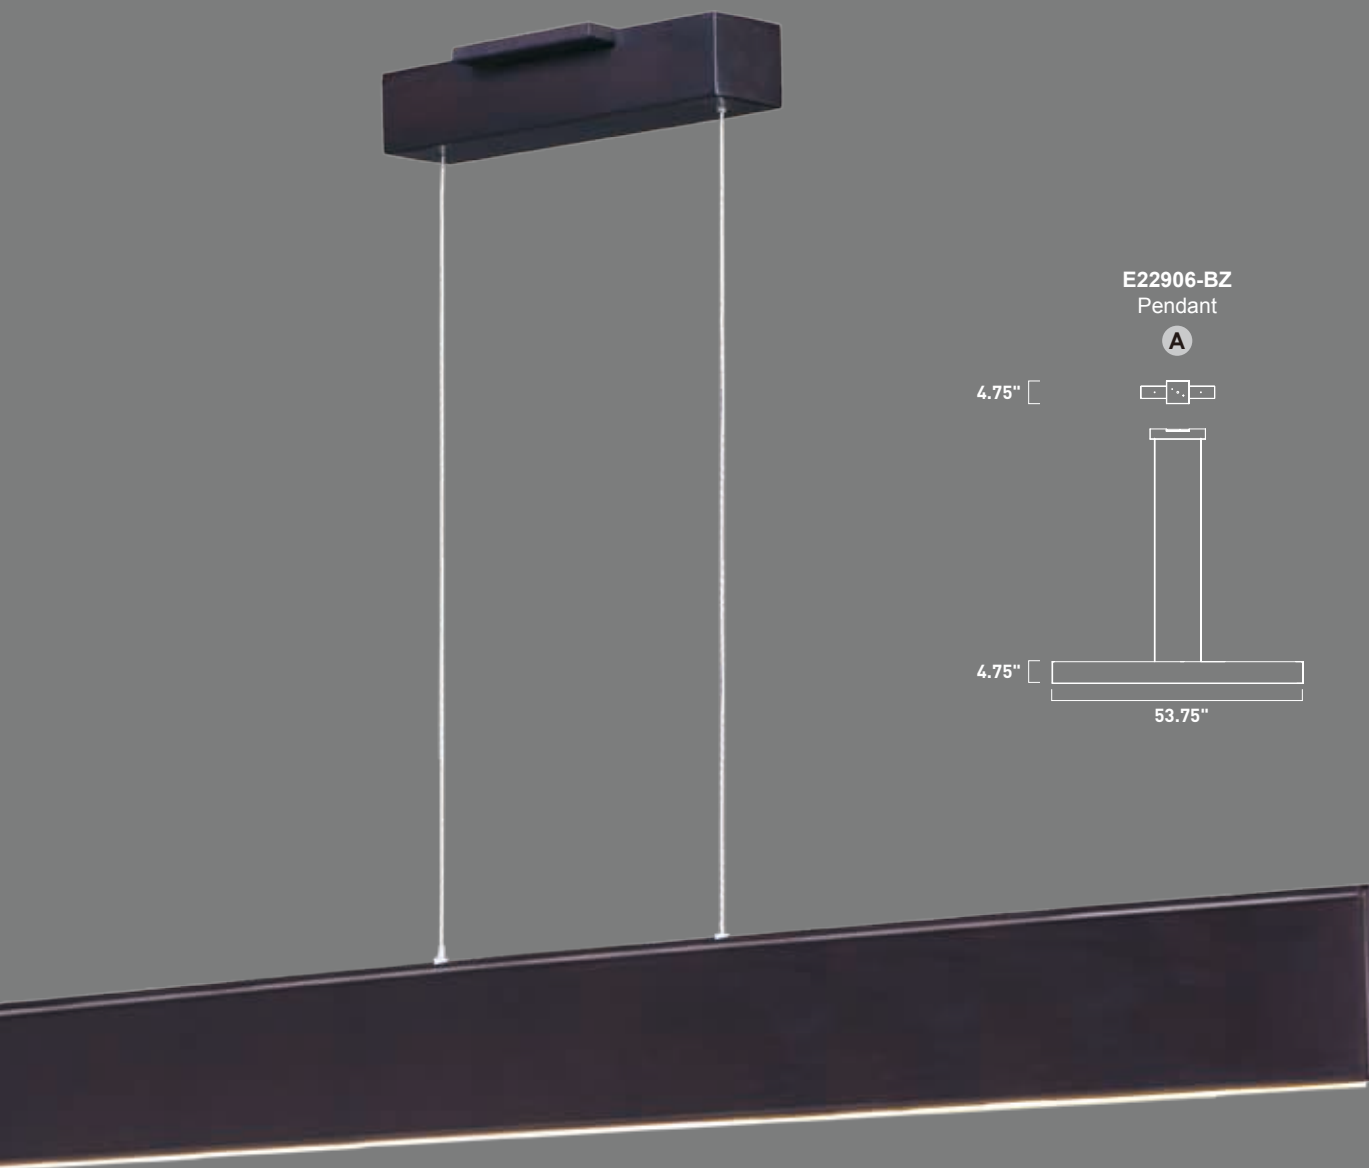

# BLADE

A thin blade of Bronze aluminum incorporates a micro size LED board recessed into the bottom. The result is a unique effect of light appearing on the surface below without a clear indication from where it is generated.