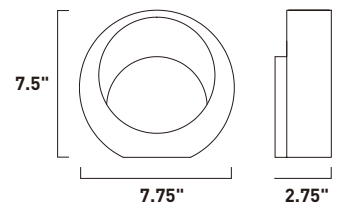

E41047-BZ, WT
Outdoor Wall Sconce

	ITEM #	FINISH	LAMPING	DIMENSION	HCO	CRI	LUMENS		Additional Information
							INIT.	DEL.	
A	E41048	BZ, WT	19W COB LED 3000K (Integrated)	13.75"W x 13.75"H x 2.75"Ext.	11"	90	1330	680	
B	E41047	BZ, WT	9W COB LED 3000K (Integrated)	7.75"W x 7.5"H x 2.75"Ext.	5"	90	630	550	

Finish options: Bronze (BZ) White (WT)