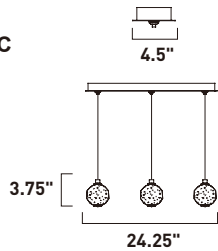

E24507-91PC
Pendant

D

F

E

	ITEM #	FINISH	LAMPING	DIMENSION	LUMENS	Additional Information
D	E24507	91PC	10 x 1.5W LED (Incl.)	33.75"L x 11"W x 3.75"H x 126"OAH	1050	Glass: 2"W x 1.8"H (3pcs), 2.36"W x 2.25"H (3pcs), 3.15"W x 3.1"H (4pcs)
E	E24505	91PC	6 x 1.5W LED (Incl.)	27.25"L x 5"W x 3.75"H x 126"OAH	630	Glass: 2"W x 1.8"H (2pcs), 2.36"W x 2.25"H (2pcs), 3.15"W x 3.1"H (2pcs)
F	E24504	91PC	3 x 1.5W LED (Incl.)	24.25"L x 4.5"W x 3.75"H x 134"OAH	315	RAPIDJACK

Finish: Bubble glass (91) Polished Chrome (PC)