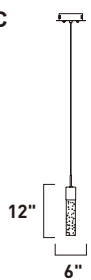

E22771-91PC
Pendant

	ITEM #	FINISH	LAMPING	DIMENSION	HCO	LUMENS	Additional Information
C	E22770	91PC	1 x 7.5W LED 3000K (Integrated)	6"W x 14"H x 6.25"Ext.	7"	235	
D	E22773	91PC	3 x 7.5W LED 3000K (Integrated)	21"L x 4.75"W x 12"H x 59"OAH		701	
E	E22771	91PC	1 x 7.5W LED 3000K (Integrated)	6"W x 12"H x 59"OAH		235	

Finish: Bubble Crystal glass (91) Polished Chrome (PC)