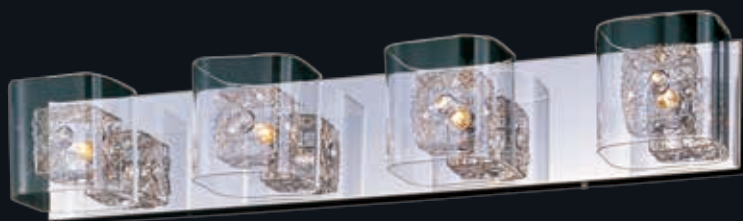

E22834-18SVPC, -18PCPC
Bath Vanity

F