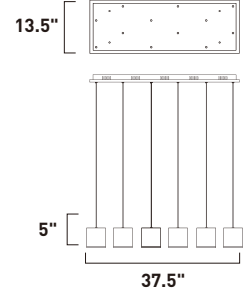

ITEM #	FINISH	LAMPING	DIMENSION	CRI	LUMENS	Additional Information
A	E22260	61PC	1 x 4.8W LED 3000K (Integrated)	6"L x 6"W x 3.25"H x 120"OAH	80	288	LED (up arrow)
B	E22261	61PC	1 x 4.8W LED 3000K (Integrated)	6"L x 6"W x 5"H x 120"OAH	80	288	LED (up arrow)
C	E22264	61PC	8 x 4.8W LED 3000K (Integrated)	39.25"L x 6.25"W x 3.25"H x 120"OAH	80	2304	LED (up arrow)
D	E22268	61PC	12 x 4.8W LED 3000K (Integrated)	37.5"L x 13.5"W x 5"H x 120"OAH	80	3456	LED (up arrow)

Finish: White Acrylic (61) Polished Chrome (PC)