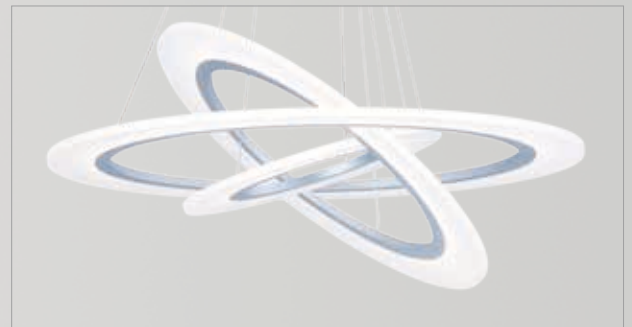

Finish: Matte White Acrylic (11) Matte Silver (MS)

• Additional design options

**E22655-11MS**  
Pendant

**B**

• Additional design options

**E22656-11MS**  
Pendant

**C**

	ITEM #	FINISH	LAMPING	DIMENSION	LUMENS			Additional Information
					CRI	INIT.	DEL.	
<b>B</b>	E22655	11MS	36W LED 3000K (Integrated)	23.75"W x 8"H x 183"OAH	80	2520	1950	
<b>C</b>	E22656	11MS	68W LED 3000K (Integrated)	31.5"W x 16.5"H x 183"OAH	80	4760	3540	