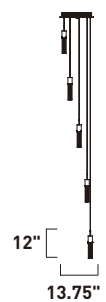

Finish options: Etched/Bubble glass (89) Bronze (BZ) Polished Chrome (PC)

**E22761-89BZ, -89PC**  
Pendant

**B**

**E22765-89BZ, -89PC**  
Pendant

**C**

	ITEM #	FINISH	LAMPING	DIMENSION	LUMENS	Additional Information
<b>B</b>	E22761	89BZ, 89PC	1 x 7.5W LED 3000K (Integrated)	4.75"W x 12"H x 120"OAH	238	
<b>C</b>	E22765	89BZ, 89PC	5 x 7.5W LED 3000K (Integrated)	13.75"W x 12"H x 135"OAH	1190	