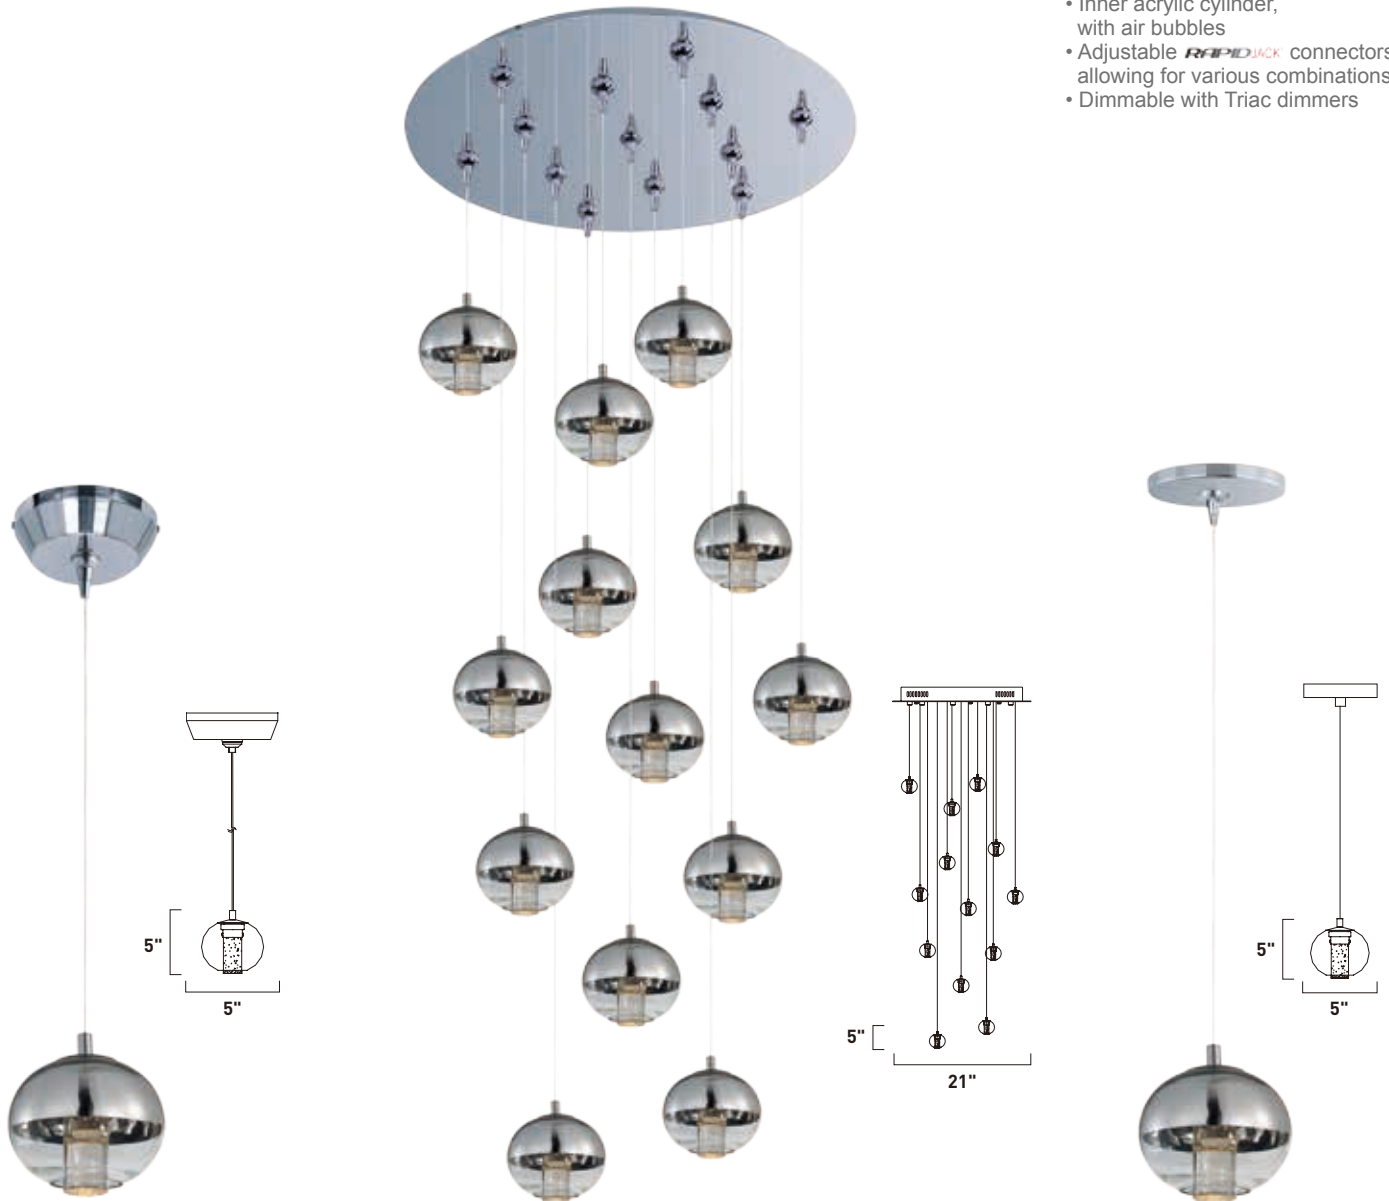

ZING

- 3000K Color Temperature
- Chrome plated glass globes
- Inner acrylic cylinder, with air bubbles
- Adjustable **RAPIDJACK** connectors allowing for various combinations
- Dimmable with Triac dimmers

E22560-81PC
Pendant
A

E22567-81PC
Pendant
B

E22561-81PC
Pendant
C

	ITEM #	FINISH	LAMPING	DIMENSION	LUMENS	Additional Information
A	E22560	81PC	1 x 3W LED 3000K (Integrated)	5"W x 5"H x 128"OAH	150	RAPIDJACK
B	E22567	81PC	13 x 3W LED 3000K (Integrated)	21"W x 5"H x 129"OAH	1950	RAPIDJACK
C	E22561	81PC	1 x 3W LED 3000K (Integrated)	5"W x 5"H x 128"OAH	150	RAPIDJACK

Finish: Mirror Chrome (81) Polished Chrome (PC)