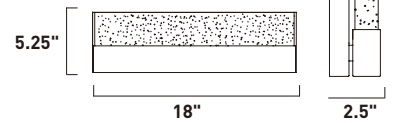

E22755-89PC
Bath Vanity

E

E22756-89PC
Bath Vanity

F

G

	ITEM #	FINISH	LAMPING	DIMENSION	LUMENS	Additional Information
E	E22755	89PC	2 x 3W LED (Integrated)	5"W x 5.25"H x 2.5"Ext.	420	
F	E22756	89PC	2 x 15W LED (Integrated)	18"W x 5.25"H x 2.5"Ext.	2100	
G	E22757	89PC	2 x 22W LED (Integrated)	24"W x 5.25"H x 2.5"Ext.	3000	

Finish: Etched/Bubble glass (89) Polished Chrome (PC)