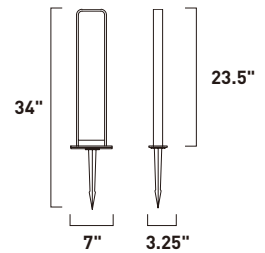

- Includes ground spike anchor bolts

	ITEM #	FINISH	LAMPING	DIMENSION	CRI	LUMENS	Additional Information
D	E41360	BZ, SA	7 x 1W LED 3000K (Incl.)	5.5"W x 30"H	80+	490	
E	E41367	BZ, SA	1 x 3W LED 3000K (Incl.)	3.25"W x 34"H	80+	210	
F	E41371	BZ, SA	1 x 3W LED 3000K (Incl.)	7"W x 34"H	80+	210	

Finish options: Bronze (BZ) Satin Aluminum (SA)