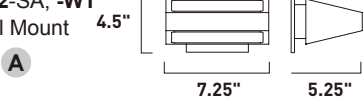

E41302-SA, -WT
Wall Mount