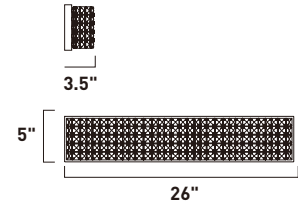

E24278-20PC
Bath Vanity

C