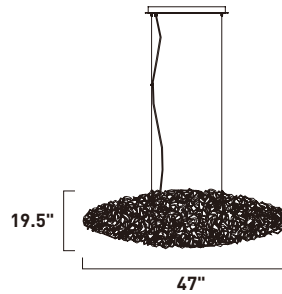

ITEM #	FINISH	LAMPING	DIMENSION	LUMENS			Additional Information
				CRI	INIT.	DEL.	
A E32578	PC	12 x 1.2W LED G4 3000K (Incl.)	47"W x 19.5"H x 130"OAH	80	1250	1200	

Finish: Polished Chrome (PC)