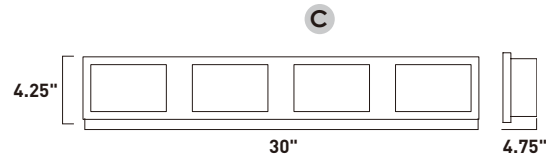

E24464-160COF, -160PC
Wall Mount

ITEM #	FINISH	LAMPING	DIMENSION	HCO	CRI	LUMENS	Additional Information
A	E24461 | 160COF, 160PC	7.2W LED 3000K (Integrated)	4.75"W x 7"H x 3.25"Ext.	3.5"	80+	504	
B	E24463 | 160COF, 160PC	21.6W LED 3000K (Integrated)	22.25"W x 4.25"H x 4.75"Ext.	2.25"	80+	1512	
C	E24464 | 160COF, 160PC	28.8W LED 3000K (Integrated)	30"W x 4.25"H x 4.75"Ext.	2.25"	80+	2016	

Finish options: Crystalline (160) Coffee (COF) Polished Chrome (PC)