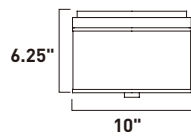

Flush Mount

A

E95004-100SN, -101OI

Flush Mount

B