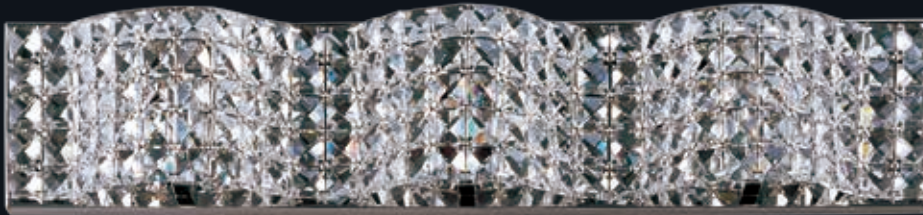

E24277-20PC
Bath Vanity

C