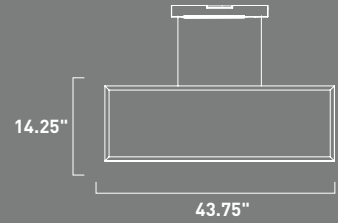

RHOMBUS

- Concealed LED in bottom of thin-profile rectangular forms
- Available in Matte White and Bronze finish
- 3000K Color Temperature
- CRI 80+
- Dimmable with Triac dimmers

B

	ITEM #	FINISH	LAMPING	DIMENSION	CRI	LUMENS	Additional Information
B	E22864	BZ, MW	43W LED 3000K (Integrated)	43.75"W x 14.25"H x 134.5"OAH	80+	3010	

Finish options: Bronze (BZ) Matte White (MW)