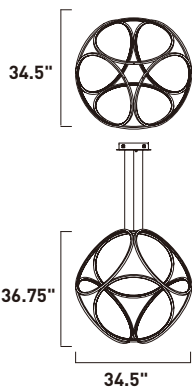

- Rings fused together to make a cube
- Finished in Rose Gold
- 3000K Color Temperature
- CRI 90
- Dimmable with Triac dimmers

Pendant

A

Pendant

B

	ITEM #	FINISH	LAMPING	DIMENSION	CRI	LUMENS	Additional Information
A	E22126	RG	101W PCB LED 3000K (Integrated)	34.5"L x 34.5"W x 36.75"H, 149.5"OAH	90	4545	①
B	E22128	RG	135W PCB LED 3000K (Integrated)	45.25"L x 45.25"W x 44.5"H, 161.5"OAH	90	6075	①

Finish: Rose Gold (RG)