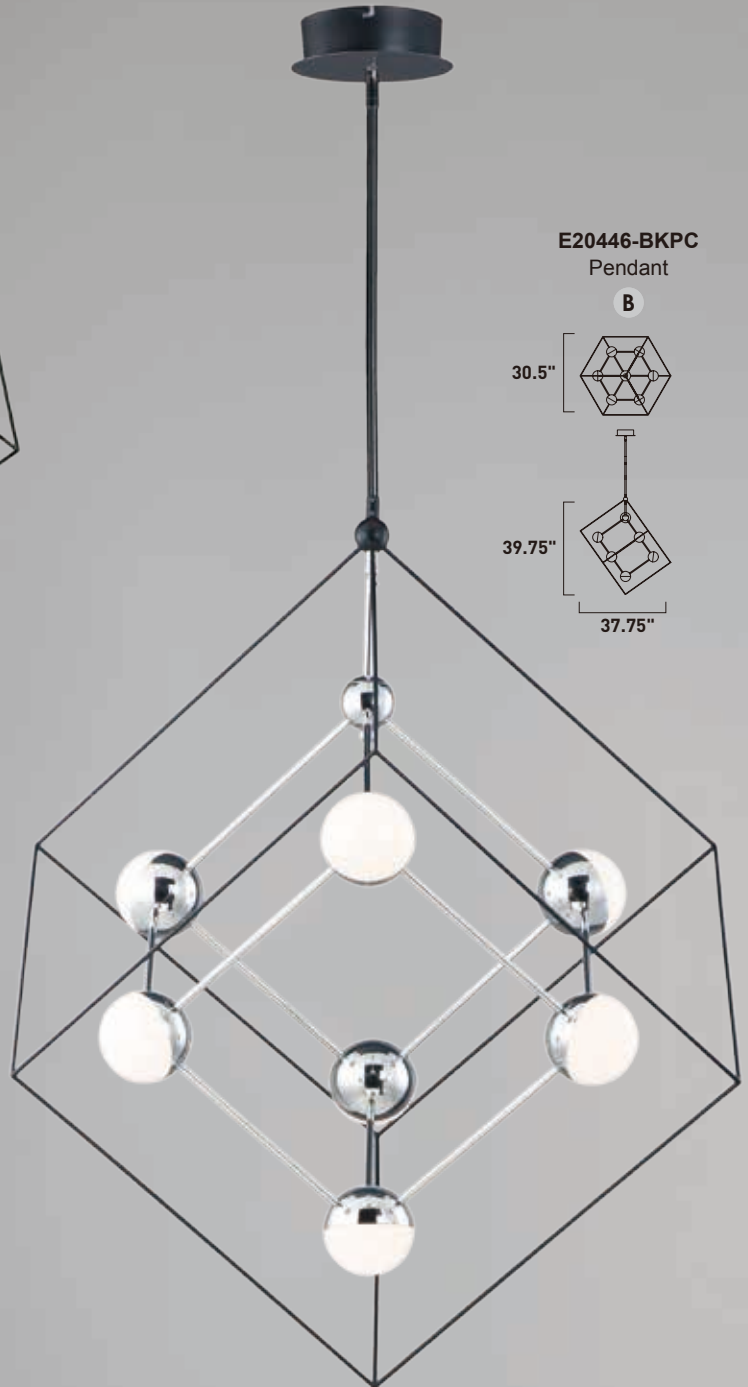

- Two tone Black and Polished Chrome finish
- Opal White glass diffusers
- 3000K Color Temperature
- CRI 90+
- Dimmable with Triac dimmers

E20443-BKPC
Pendant

	ITEM #	FINISH	LAMPING	DIMENSION	LUMENS			Additional Information
					CRI	INIT.	DEL.	
A	E20443	BKPC	40.5W PCB LED 3000K (Integrated)	22.25"L x 22.25"W x 29"H, 75.25"OAH	90+	2835	2090	
B	E20446	BKPC	40.5W PCB LED 3000K (Integrated)	37.75"L x 30.5"W x 39.75"H, 85"OAH	90+	2835	2100	

Finish: Black/Polished Chrome (BKPC)