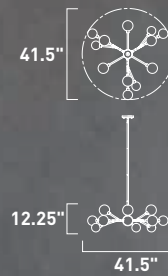

ASTEROID

The reimagining of the classic Sputnik features threaded Mirror Smoke glass shades on a Polished Chrome body. To complete this shiny starburst pendant we include our 4W G9 LED light bulb creating a spacey modern look.