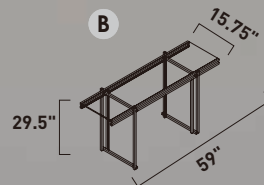

ITEM #	FINISH	LAMPING	DIMENSION	CRI	LUMENS	Additional Information
B	E71020	PC	36W PCB LED 3000K (Integrated)	59"L x 15.75"W x 29.5"H	80	2520	LED

Finish: Polished Chrome (PC)