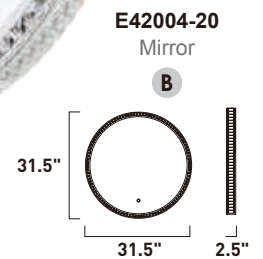

LED MIRRORS

- Crystal Trim along edge of mirror

- 3000 – 4500 – 6400K Color Temperature
- CRI 80+
- Dimmable with Triac dimmers

	ITEM #	FINISH	LAMPING	DIMENSION	HCO	CRI	LUMENS INIT.	LUMENS DEL.	Additional Information
A	E42002	20	18W PCB LED 3000/4500/6400K (Inte.)	23.75"W x 23.75"H x 2.5"Ext.	11.75"	80	1260	1080	
B	E42004	20	22W PCB LED 3000/4500/6400K (Inte.)	31.5"W x 31.5"H x 2.5"Ext.	15.75"	80	1540	1320	
C	E42006	20	22W PCB LED 3000/4500/6400K (Inte.)	23.75"W x 31.5"H x 2.5"Ext.	15.75"	80	1540	1320	

Finish: Crystal (20)