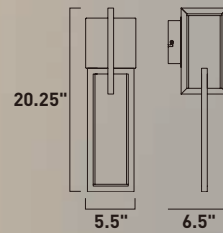

E20350-SN
Wall Mount

C