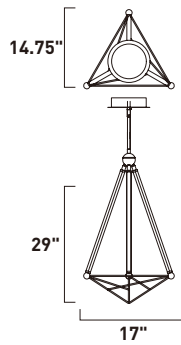

E20592-BKGLD
Pendant

C