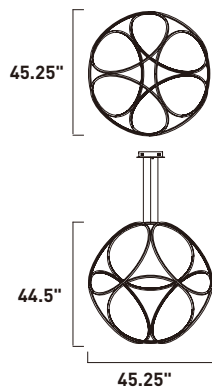

- Rings fused together to make a cube
- Finished in Rose Gold
- 3000K Color Temperature
- CRI 90
- Dimmable with Triac dimmers

Pendant

A

E22128-RG

Pendant

B

	ITEM #	FINISH	LAMPING	DIMENSION	CRI	LUMENS	Additional Information
A	E22126	RG	101W PCB LED 3000K (Integrated)	34.5"L x 34.5"W x 36.75"H, 149.5"OAH	90	4545	①
B	E22128	RG	135W PCB LED 3000K (Integrated)	45.25"L x 45.25"W x 44.5"H, 161.5"OAH	90	6075	①

Finish: Rose Gold (RG)