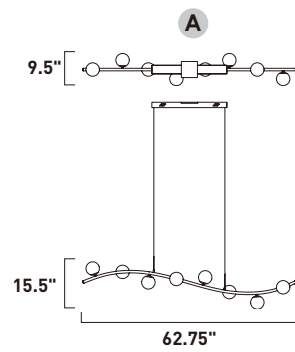

ITEM #	FINISH	LAMPING	DIMENSION	LUMENS			Additional Information
				CRI	INIT.	DEL.	
A E24765	11MG	8 x 3W COB LED 3000K (Integrated)	62.75"L x 9.5"W x 15.5"H, 135.25"OAH	80	1680	1380	

Finish: Matte White glass (11) Metallic Gold (MG)