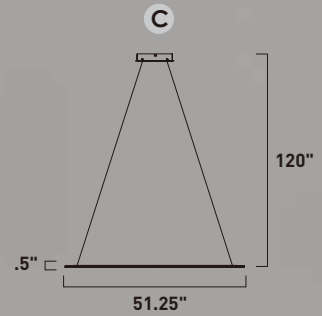

E22657-11MS
Pendant

ITEM #	FINISH	LAMPING	DIMENSION	LUMENS			Additional Information	
				CRI	INIT.	DEL.		
A	E22653	11MS	24W PCB LED 3000K (Integrated)	23.75"W x .5"H, 120"OAH	80+	1680	1280	
B	E22654	11MS	32W PCB LED 3000K (Integrated)	31.5"W x .5"H, 120"OAH	80+	2240	1810	
C	E22657	11MS	50W PCB LED 3000K (Integrated)	51.25"W x .5"H, 120"OAH	80+	3500	2440	

Finish: Matte White Acrylic (11) Matte Silver (MS)