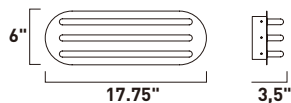

E24394-PC
Bath Vanity

B