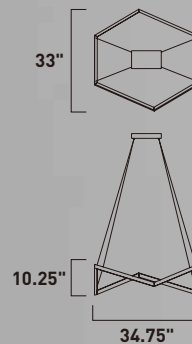

E30576-BK
Pendant

A

ITEM #	FINISH	LAMPING	DIMENSION	LUMENS		Additional Information
				CRI	INIT. DEL.	
A E30576	BK	50W PCB LED 3000K (Integrated)	34.75"L x 33"W x 10.25"H, 132"OAH	80+	3500 2200	  

Finish: Black (BK)