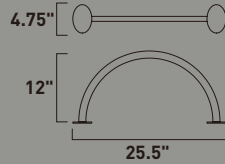

E20242-BBK
Table Lamp

B