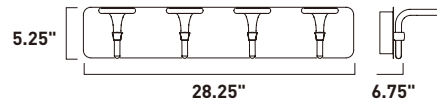

- Die Cast heads
- Edge lit LED for even and ample illumination
- 3000K Color Temperature
- CRI 80
- Dimmable with Triac dimmers

E24141-PC
Wall Mount

A

E24143-PC
Bath Vanity

B

E24144-PC
Bath Vanity

C

E24145-PC
Bath Vanity