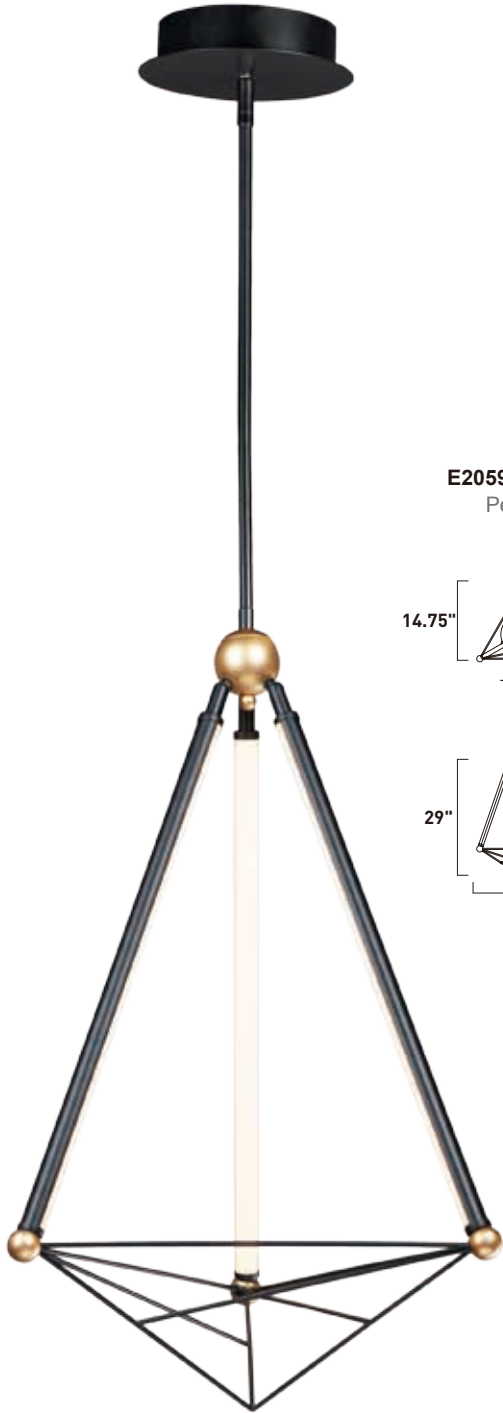

B

C

	ITEM #	FINISH	LAMPING	DIMENSION	LUMENS			Additional Information
					CRI	INIT.	DEL.	
B	E20592	BKGLD	27W PCB LED 3000K (Integrated)	17"L x 14.75"W x 29"H, 72.75"OAH	90+	1890	1750	
C	E20591	BKGLD	13W PCB LED 3000K (Integrated)	9.5"L x 8.5"W x 18"H, 62.75"OAH	90+	910	700	

Finish: Black/Gold (BKGLD)