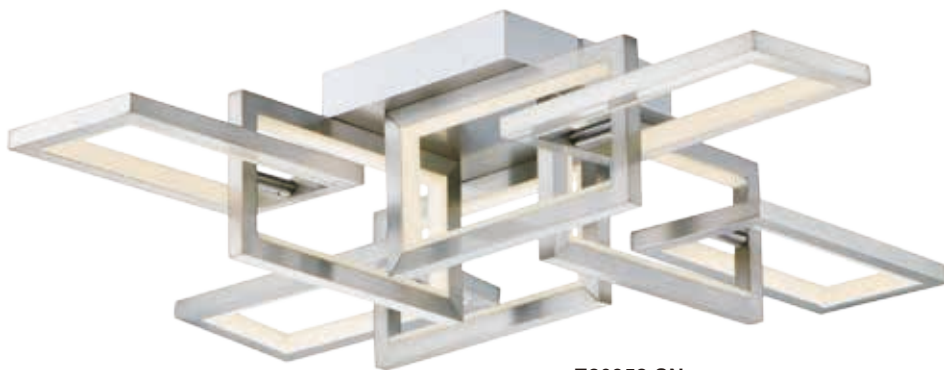

LINK

- Satin Nickel finish
- Adjustable frames to expand the pendants dimensions
- 3000K Color Temperature
- CRI 90+
- Dimmable with Triac dimmer

E20352-SN
Flush Mount

A