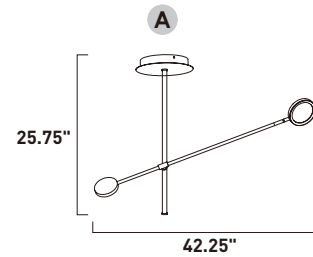

E23291-BK
Pendant