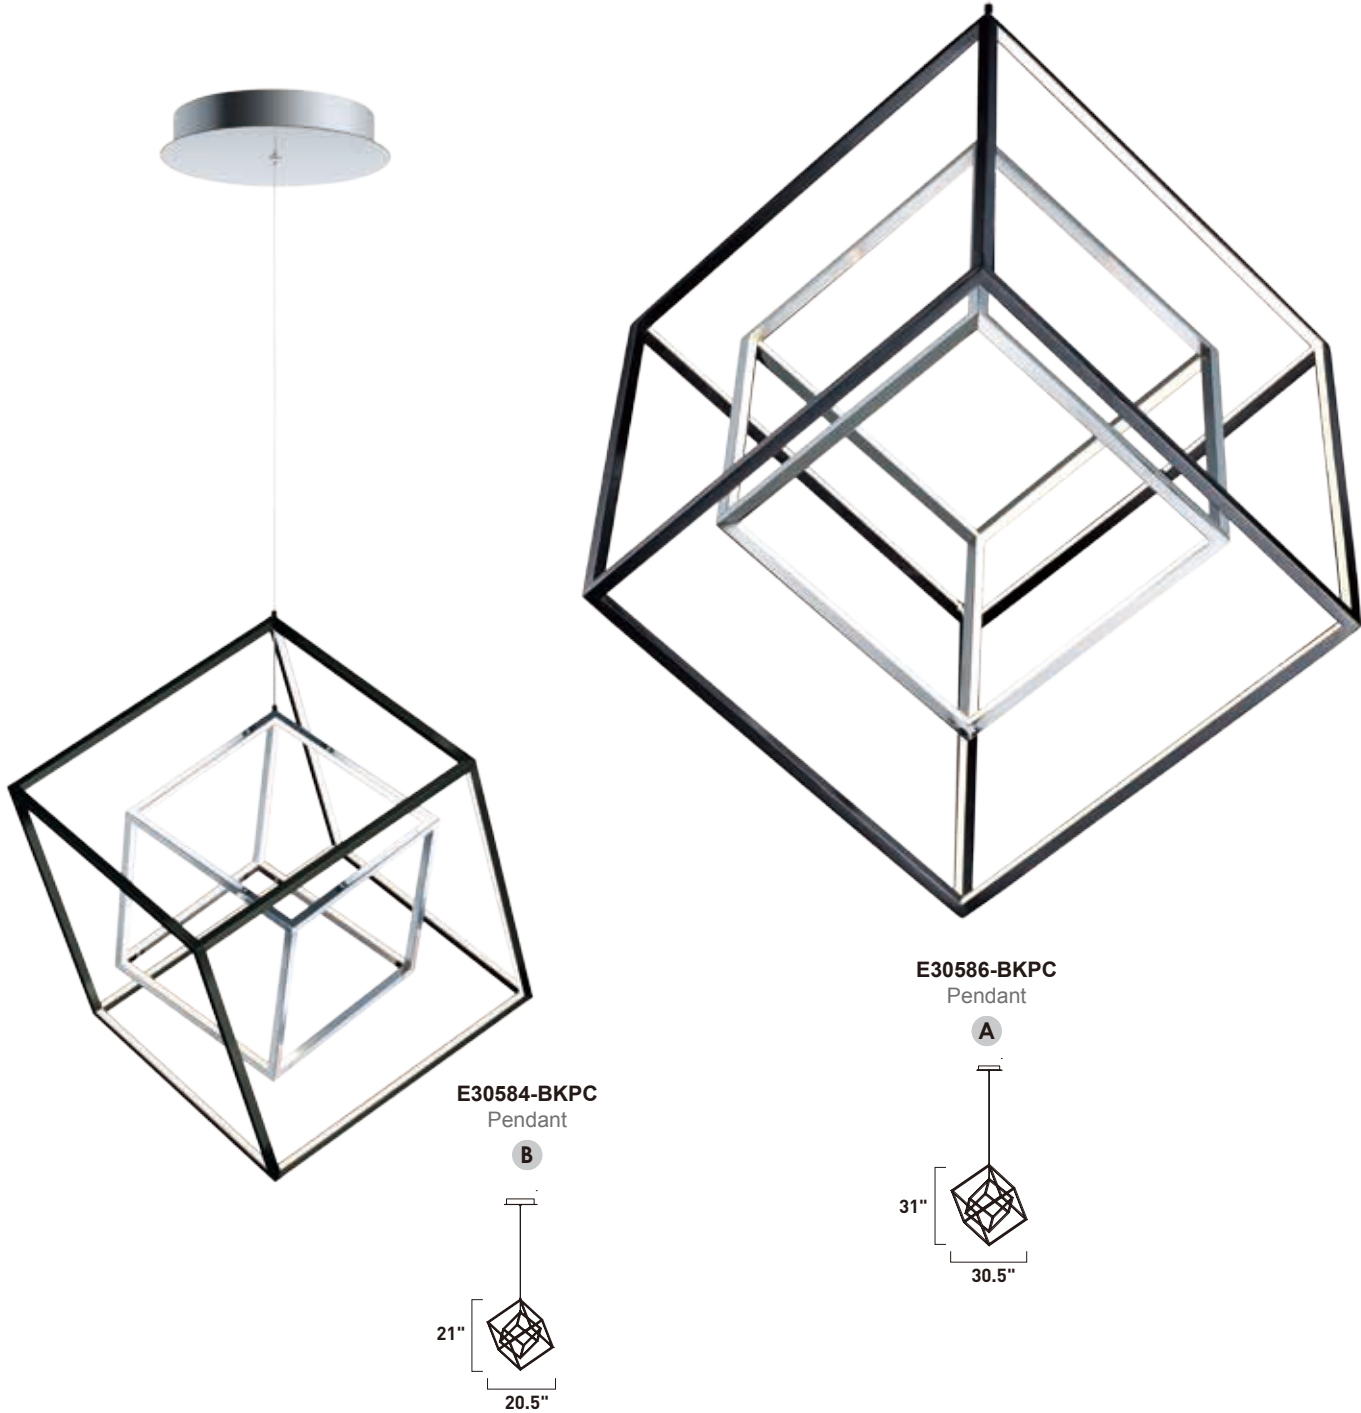

4 SQUARE

- Two tone finishes of Black and Polished Chrome
- Coordinating bath vanities and flush mounts available in Black or Polished Chrome
- 3000K Color Temperature
- CRI 80+
- Dimmable with Triac dimmers

	ITEM #	FINISH	LAMPING	DIMENSION	LUMENS			Additional Information
					CRI	INIT.	DEL.	
A	E30586	BKPC	57W PCB LED 3000K (Integrated)	30.5"L x 30.5"W x 31"H, 120"OAH	80	3990	2850	
B	E30584	BKPC	40W PCB LED 3000K (Integrated)	20.5"L x 20.5"W x 21"H, 120"OAH	80	2800	2400	

Finish: Black/Polished Chrome (BKPC)