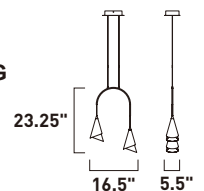

ITEM #	FINISH	LAMPING	DIMENSION	LUMENS			Additional Information	
				CRI	INIT.	DEL.		
A	E21444	BKMG	4 x 7.2W PCB LED 3000K (Integrated)	22.5" L x 6.25" W x 29.75" H, 145" OAH	80+	2320	1250	
B	E21441	BKMG	1 x 7.2W PCB LED 3000K (Integrated)	4.75" L x 4.75" W x 9.25" H, 131.25" OAH	80+	600	400	
C	E21442	BKMG	2 x 7.2W PCB LED 3000K (Integrated)	16.5" L x 5.5" W x 23.25" H, 145" OAH	80+	1160	750	

Finish: Black/Metallic Gold (BKMG)