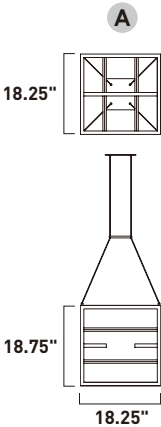

CHAMBER

- Two tone Black and painted Gold finish
- 3000K Color Temperature
- CRI 90+
- Dimmable with Triac dimmers

ITEM #	FINISH	LAMPING	DIMENSION	LUMENS			Additional Information	
				CRI	INIT.	DEL.		
A	E21224	BKGLD	44W PCB LED 3000K (Integrated)	18.25"L x 18.25"W x 18.75"H, 132.25"OAH	90+	3080	1840	
B	E21226	BKGLD	51W PCB LED 3000K (Integrated)	23.75"L x 23.75"W x 24.25"H, 137.75"OAH	90+	3570	2130	

Finish: Black/Gold (BKGLD)