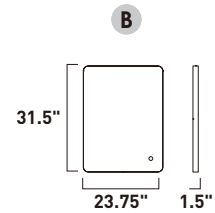

- Available in Anodized Bronze or Brushed Aluminum
- Coordinating free standing mirror that can be wall mounted as well

LED MIRRORS

- 3000 – 4500 – 6400K Color Temperature
- CRI 80+
- Dimmable with Triac dimmers

ITEM #	FINISH	LAMPING	DIMENSION	HCO	CRI	LUMENS INIT.	LUMENS DEL.	Additional Information
A	E42012 90AL, 90BRZ	22W PCB LED 3000/4500/6400K (Inte.)	23.75"W x 29.5"H x 1.5"Ext.	14.75"	80	1540	1100	
B	E42014 90AL, 90BRZ	25W PCB LED 3000/4500/6400K (Inte.)	23.75"W x 31.5"H x 1.5"Ext.	15.75"	80	1750	1250	
C	E42016 90AL, 90BRZ	22W PCB LED 3000/4500/6400K (Inte.)	27.5"W x 27.5"H x 1.5"Ext.	13.75"	80	1540	1100	
D	E42018 90AL, 90BRZ	42W PCB LED 3000/4500/6400K (Inte.)	27.5"W x 67"H x 1.5"Ext.	33.5"	80	2940	2100	

Finish options: Frosted glass (90) Aluminum (AL) Anodized Bronze (BRZ)