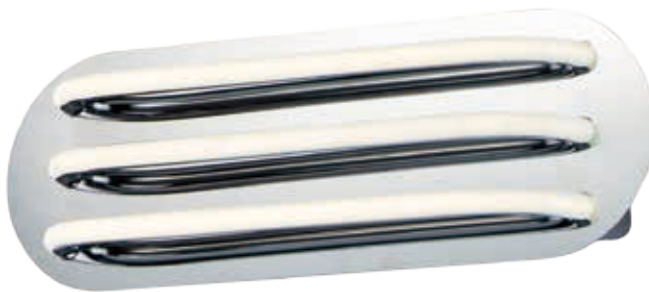

NEON

- Polished Chrome
- Damp Location
- 3000K Color Temperature
- CRI 80+
- Dimmable with Triac dimmers

E24392-PC
Bath Vanity

A