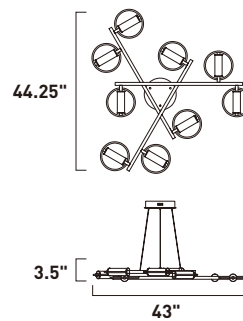

ITEM #	FINISH	LAMPING	DIMENSION	LUMENS			Additional Information
				CRI	INIT.	DEL.	
A E23279	93BKSFTG	9 x 5W PCB LED 3000K (Integrated)	43"L x 44.25"W x 3.5"H, 126"OAH	80	3175	1480	

Finish: Frost Acrylic (93) Black/Soft Gold (BKSFTG)