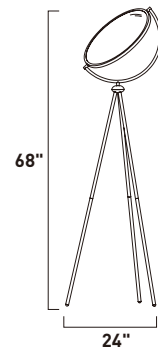

Finish: Black (BK)

E23298-BK
Table Lamp

C

E23299-BK
Floor Lamp

D

	ITEM #	FINISH	LAMPING	DIMENSION	LUMENS			Additional Information
					CRI	INIT.	DEL.	
C	E23298	BK	18W PCB LED 3000K (Integrated)	12.75"L x 12.75"W x 22.25"H	80	1260	1170	
D	E23299	BK	33W PCB LED 3000K (Integrated)	24"L x 24"W x 68"H	80	2310	2145	