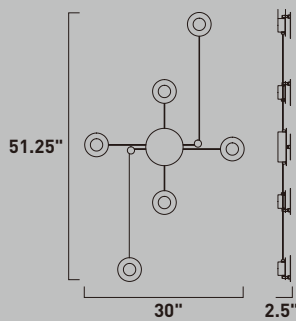

E23176-BKWT
Wall Mount

	ITEM #	FINISH	LAMPING	DIMENSION	CRI	LUMENS INIT.	DEL.	Additional Information
A	E23174	BKWT	9.6W PCB LED 3000K (Integrated)	23"W x 37"H x 2.5"Ext.	80+	960	720	
B	E23176	BKWT	14.4W PCB LED 3000K (Integrated)	30"W x 51.25"H x 2.5"Ext.	80+	1440	1080	

Finish: Black/White (BKWT)