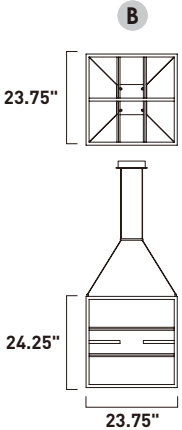

E21226-BKGLD
Pendant