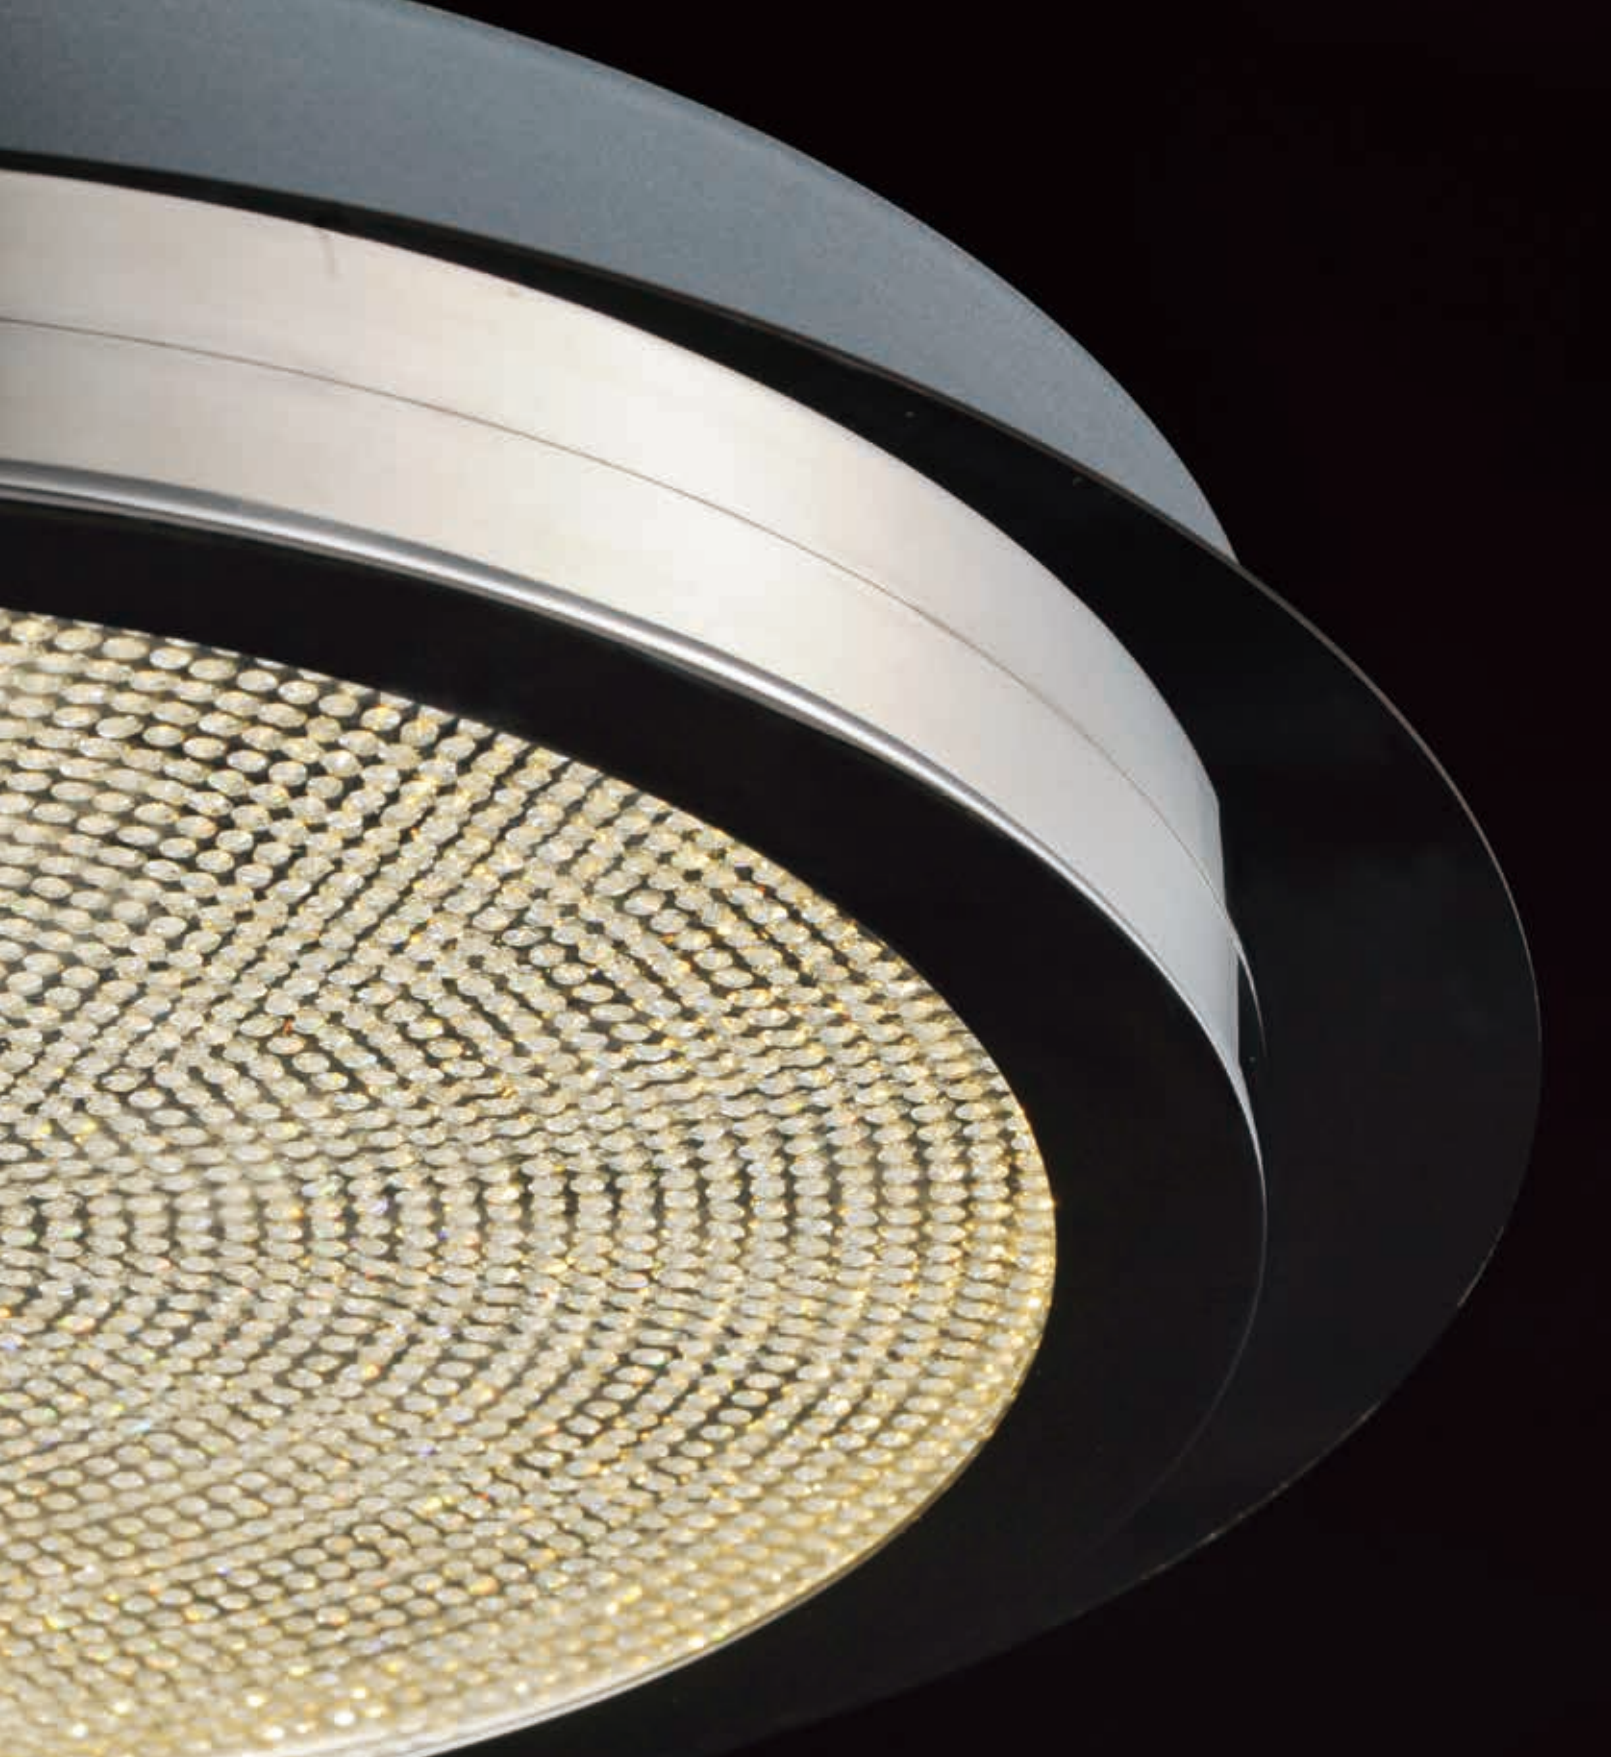

SPARKLER

Thousands of miniature crystals are embedded into a sheet of clear acrylic which form a material we call Gemite. When illuminated by the LED mounted in the Polished Chrome frame the Gemite glistens like the stars in a galaxy. With the added downlight you get both glamour and ample lighting from this beautiful vanity collection.