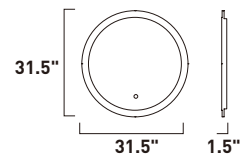

LED MIRRORS

• Thick Acrylic Trim captures LED light along its edge

- 3000 – 4500 – 6400K Color Temperature
- CRI 80+
- Dimmable with Triac dimmers

B

C

D

ITEM #	FINISH	LAMPING	DIMENSION	HCO	CRI	LUMENS INIT.	LUMENS DEL.	Additional Information
B	E42022	83	18W PCB LED 3000/4500/6400K (Inte.)	23.75"W x 23.75"H x 1.5"Ext.	11.75"	80	1260 900	
C	E42024	83	22W PCB LED 3000/4500/6400K (Inte.)	31.5"W x 31.5"H x 1.5"Ext.	15.75"	80	1540 1100	
D	E42028	83	18W PCB LED 3000/4500/6400K (Inte.)	23.75"W x 31.5"H x 1.5"Ext.	15.75"	80	1260 900	

Finish: Clear Acrylic (83)