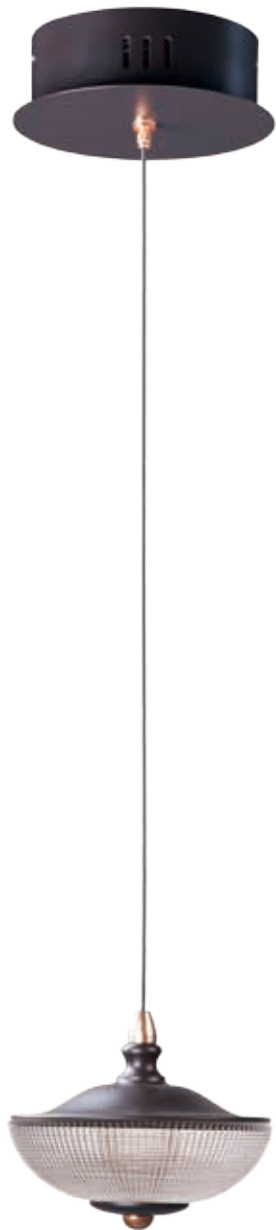

E23154-126BRZGLD

Pendant

A

	ITEM #	FINISH	LAMPING	DIMENSION	CRI	LUMENS	Additional Information
A	E23154	126BRZGLD	3 x 4W PCB LED 3000K (Integrated)	26.5"L x 6"W x 4.5"H, 126"OAH	80	840	  

Finish: Prismatic Clear glass (126) Bronze/Gold (BRZGLD)