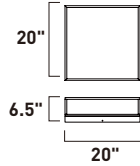

E30592-BK, -PC
Bath Vanity