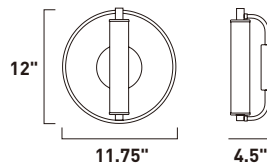

E23271-93BKSFTG
Wall Mount

B

ITEM #	FINISH	LAMPING	DIMENSION	HCO	LUMENS			Additional Information
					CRI	INIT.	DEL.	
B E23271	93BKSFTG	1 x 8.4W PCB LED 3000K (Integrated)	11.75"W x 12"H x 4.5"Ext.	2.25"	80	588	510	

Finish: Frost Acrylic (93) Black/Soft Gold (BKSFTG)