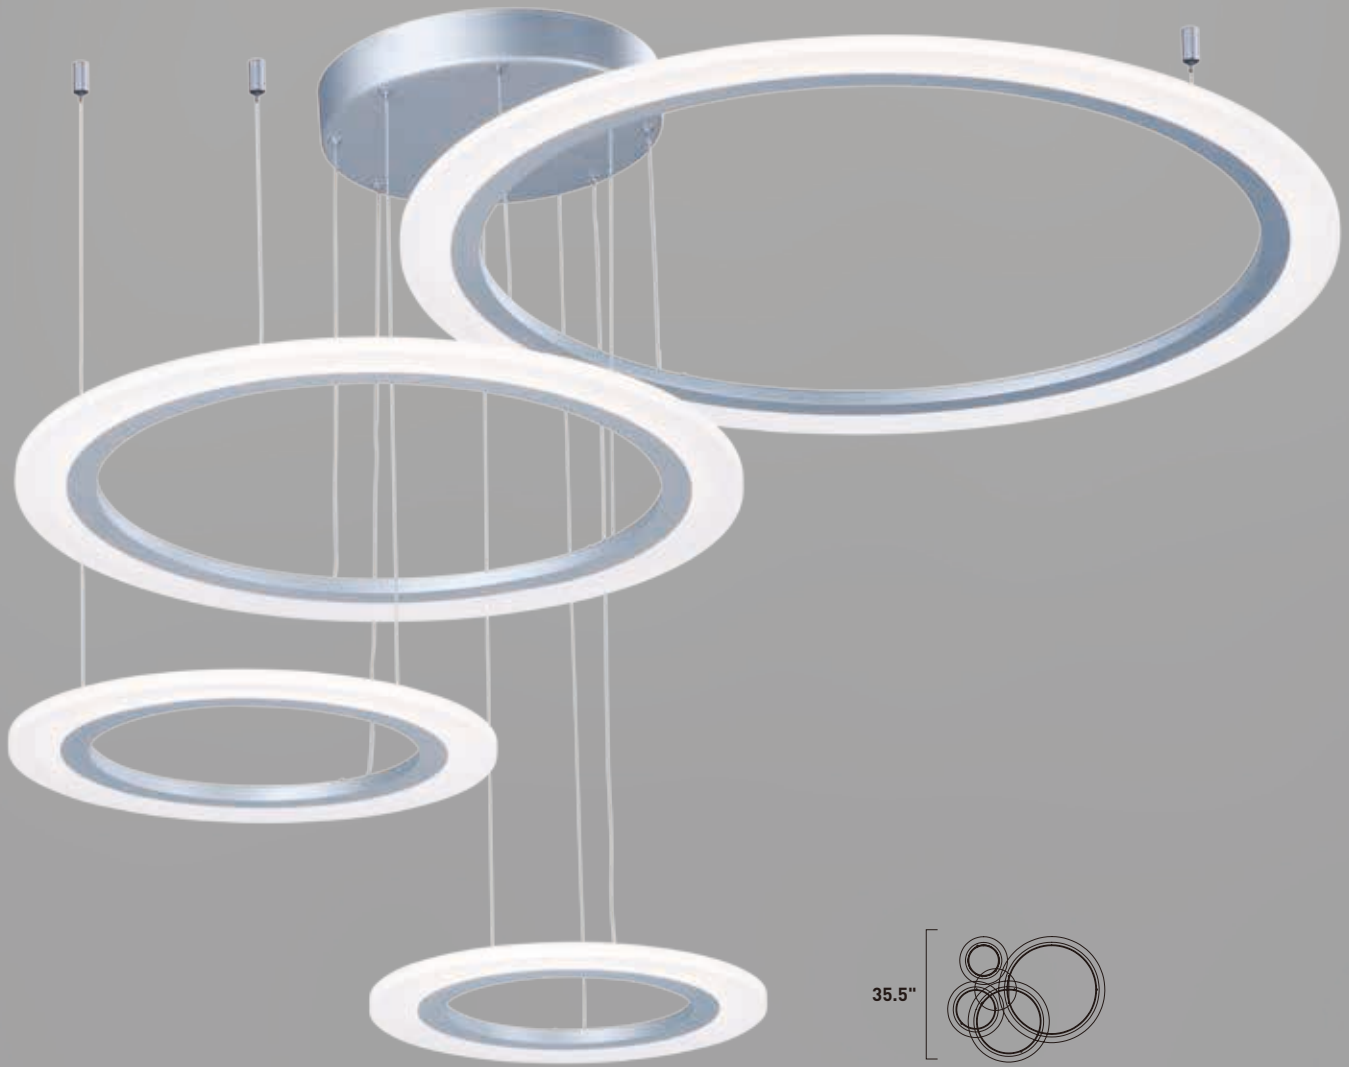

SATURN II

- Horizontal frosted Acrylic diffuses LED
- Large scale ring options available
- 3000K Color Temperature
- CRI 80+
- Dimmable with Triac dimmers

E22662-11MS
Pendant

B