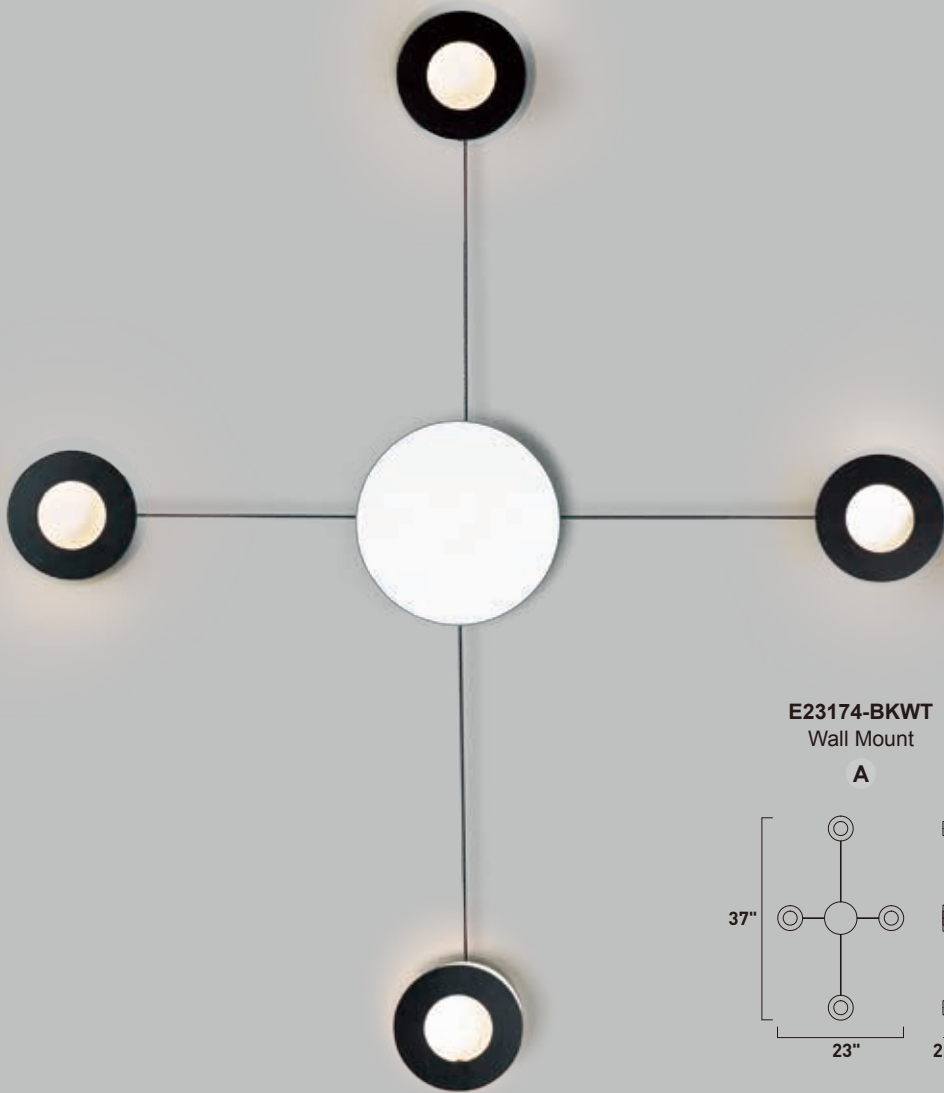

Finish: Black/Gold (BKGLD)

ORBITAL

A creative way to add light to a room, this collection can be arrayed in many configurations. Simply install the main canopy on an outlet and position the Moons at your desired location within 3 feet from the center. Each moon is finished White on the backside and Black on the face. The face can move from side to side and also in an outward direction.