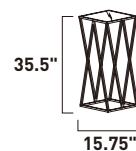

ITEM #	FINISH	LAMPING	DIMENSION	CRI	LUMENS	Additional Information
A	E71000	PC	24W PCB LED 3000K (Integrated)	15.75"L x 15.75"W x 23.5"H	80	1680	LED
B	E71001	PC	36W PCB LED 3000K (Integrated)	15.75"L x 15.75"W x 29.5"H	80	2520	LED
C	E71003	PC	36W PCB LED 3000K (Integrated)	15.75"L x 15.75"W x 35.5"H	80	2520	LED

Finish: Polished Chrome (PC)