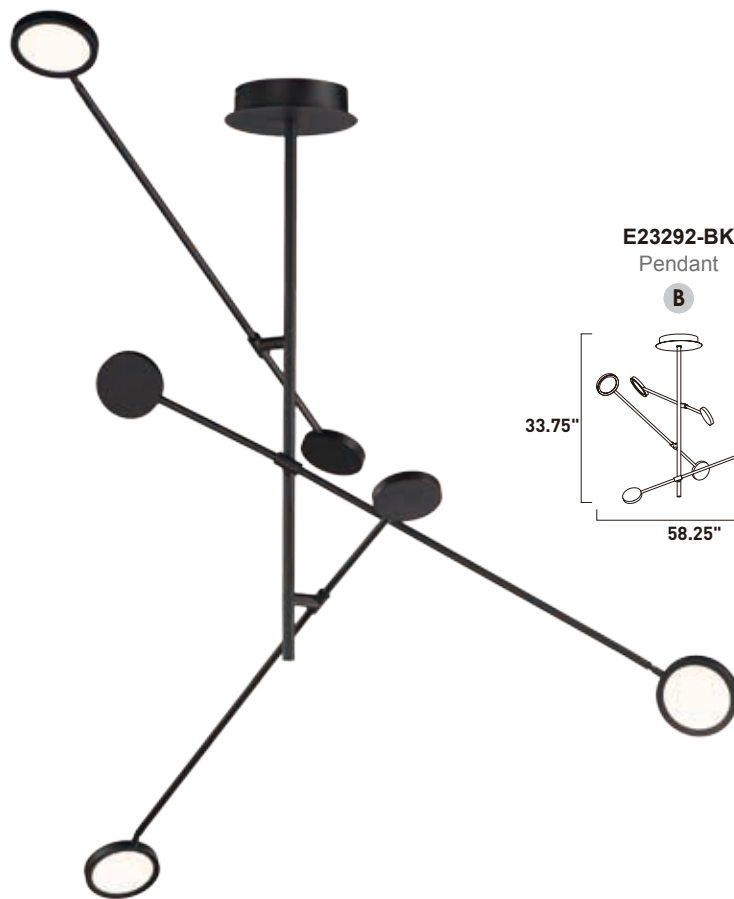

PADDLE

- Matte Black finish
- Edge lit LED panels
- Adjustable parts to direct light
- 3000K Color Temperature
- CRI 80+
- Dimmable with Triac dimmers

E23291-BK
Pendant

	ITEM #	FINISH	LAMPING	DIMENSION	LUMENS			Additional Information
					CRI	INIT.	DEL.	
A	E23291	BK	7W PCB LED 3000K (Integrated)	42.25"L x 8"W x 25.75"H	80	490	400	
B	E23292	BK	21W PCB LED 3000K (Integrated)	58.25"L x 58.25"W x 33.75"H	80	1470	1100	

Finish: Black (BK)