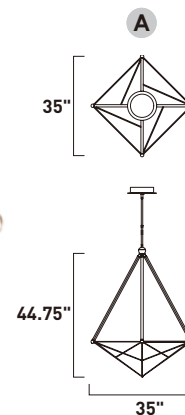

E20596-BKGLD
Pendant