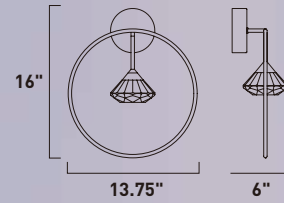

Finish: Clear Acrylic (75) Black/Metallic Gold (BKMG)

E24808-75BKMG
Table Lamp

D

E24800-75BKMG
Wall Mount

C

	ITEM #	FINISH	LAMPING	DIMENSION	HCO	CRI	LUMENS		Additional Information
							INIT.	DEL.	
C	E24800	75BKMG	1 x 3W PCB LED 3000K (Integrated)	13.75"W x 16"H x 6"Ext.	2.25"	80+	330	210	
D	E24808	75BKMG	1 x 3W PCB LED 3000K (Integrated)	13.75"L x 7.75"W x 19.75"H		80+	330	210	