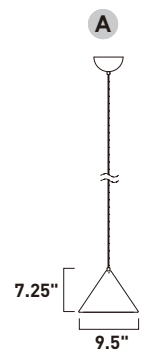

E20082-BK, -MW
Pendant