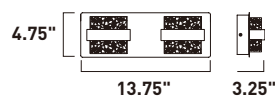

E20333-20PC
Bath Vanity

C