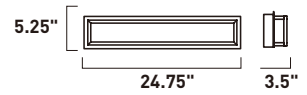

Finish: Black/Polished Chrome (BKPC)

E30598-BK, -PC
Flush Mount

C

E30592-BK, -PC
Bath Vanity

D

E30594-BK, -PC
Bath Vanity

E

E30596-BK, -PC
Bath Vanity