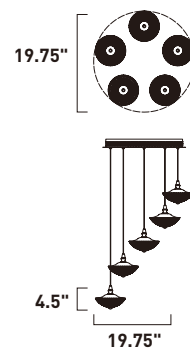

E23153-126BRZGLD
Pendant

	ITEM #	FINISH	LAMPING	DIMENSION	CRI	LUMENS	Additional Information
A	E23152	126BRZGLD	3 x 4W PCB LED 3000K (Integrated)	14.75"L x 14.75"W x 4.5"H, 126"OAH	80	840	
B	E23153	126BRZGLD	5 x 4W PCB LED 3000K (Integrated)	19.75"L x 19.75"W x 4.5"H, 126"OAH	80	1400	

Finish: Prismatic Clear glass (126) Bronze/Gold (BRZGLD)