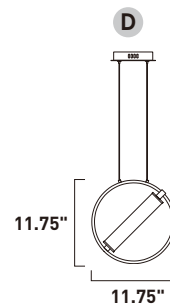

ITEM #	FINISH	LAMPING	DIMENSION	LUMENS			Additional Information
					CRI	INIT.	DEL.	
B	E23275	93BKSFTG	20.2W PCB LED 3000K (Integrated)	23.75"W x 23.75"H, 145.5"OAH	80	1411	1090	
C	E23274	93BKSFTG	16.8W PCB LED 3000K (Integrated)	17.75"W x 17.75"H, 139.5"OAH	80	1176	850	
D	E23273	93BKSFTG	8.4W PCB LED 3000K (Integrated)	11.75"W x 11.75"H, 133.5"OAH	80	588	520	

Finish: Frost Acrylic (93) Black/Soft Gold (BKSFTG)