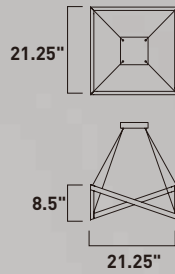

E30574-BK
Pendant
B

ITEM #	FINISH	LAMPING	DIMENSION	LUMENS			Additional Information
				CRI	INIT.	DEL.	
B E30574	BK	36W PCB LED 3000K (Integrated)	21.25"L x 21.25"W x 8.5"H, 128.5"OAH	80+	2500	1600	

Finish: Black (BK)