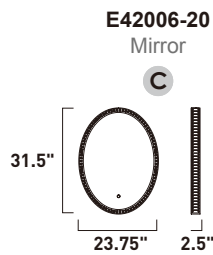

LED MIRRORS

- Crystal Trim along edge of mirror

- 3000 – 4500 – 6400K Color Temperature
- CRI 80+
- Dimmable with Triac dimmers

	ITEM #	FINISH	LAMPING	DIMENSION	HCO	CRI	LUMENS INIT.	LUMENS DEL.	Additional Information
A	E42002	20	18W PCB LED 3000/4500/6400K (Inte.)	23.75"W x 23.75"H x 2.5"Ext.	11.75"	80	1260	1080	
B	E42004	20	22W PCB LED 3000/4500/6400K (Inte.)	31.5"W x 31.5"H x 2.5"Ext.	15.75"	80	1540	1320	
C	E42006	20	22W PCB LED 3000/4500/6400K (Inte.)	23.75"W x 31.5"H x 2.5"Ext.	15.75"	80	1540	1320	

Finish: Crystal (20)