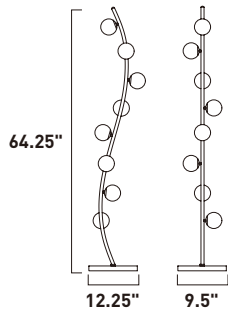

E24769-11MG
Floor Lamp

A