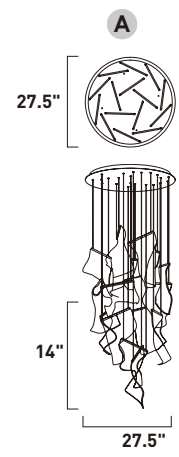

RINKLE

- Hand formed acrylic panes
- Polished Chrome metalwork
- 3000K Color Temperature
- CRI 90+
- Dimmable with Triac dimmers
- Coordinating floor lamp available

E24877-133PC
Pendant

ITEM #	FINISH	LAMPING	DIMENSION	LUMENS			Additional Information
				CRI	INIT.	DEL.	
A E24877	133PC	58.5W PCB LED 3000K (Integrated)	27.5"L x 27.5"W x 14"H, 133.75"OAH	90	4095	2400	