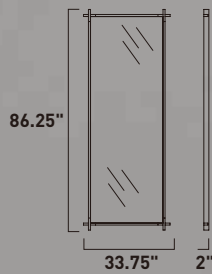

E42030-PC
Mirror

A