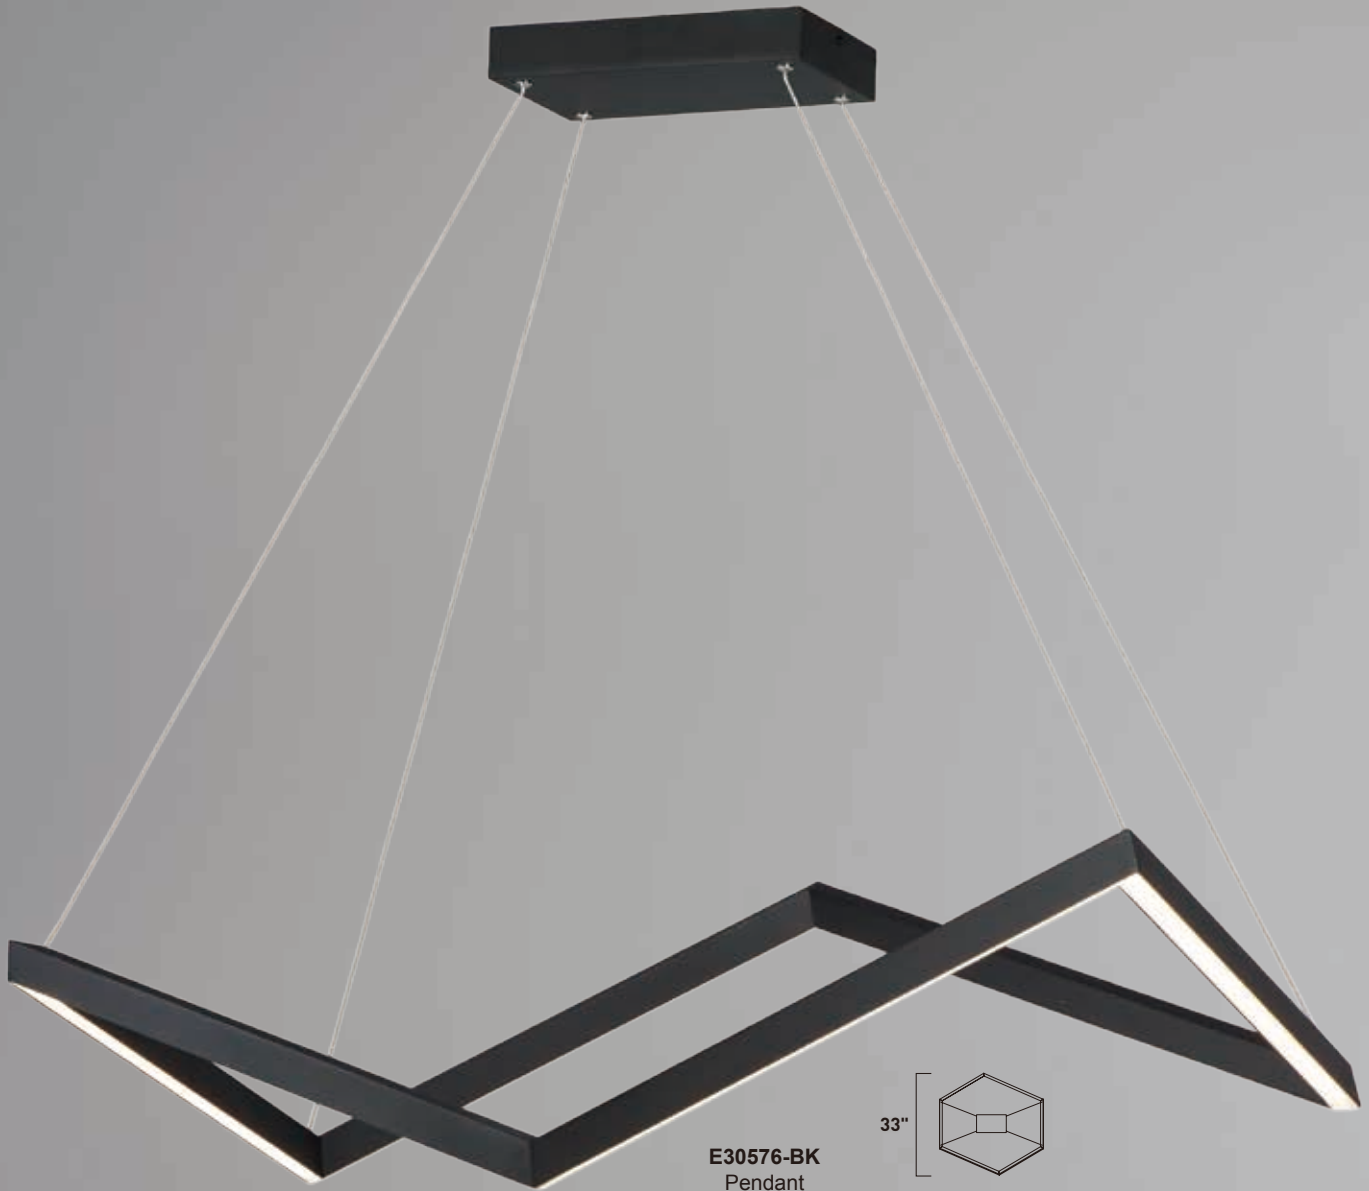

STEALTH

Channels of Black are fused in an erratic fashion concealing a LED light source which emits a soft and even illumination to the surface below. Light intensity is adjustable down to 10% to allow for multiple mood settings.

E30576-BK
Pendant

A