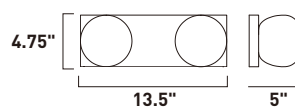

E21453-93BK

Bath Vanity

C