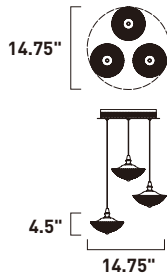

E23152-126BRZGLD
Pendant

B