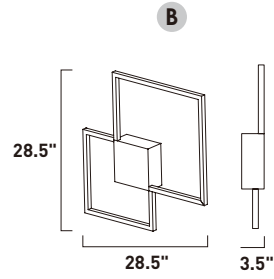

E21510-CHP
Wall Mount