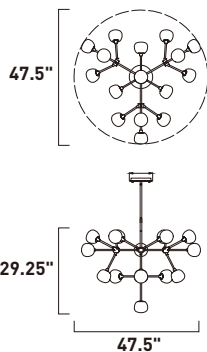

POD

- Two tone Black and plated Gold finish
- Dual Clear/Frosted Glass spheres
- 3000K Color Temperature
- CRI 80+
- Dimmable with Triac dimmers
- LED G9 bulbs included

E21457-93BKGLD
Pendant

A

ITEM #	FINISH	LAMPING	DIMENSION	CRI	LUMENS		Additional Information
					INIT.	DEL.	
A E21457	93BKGLD	16 x 4W G9 LED 3000K (Incl.)	47.5"L x 47.5"W x 29.25"H, 67"OAH	80+	7200	6000	

Finish: Clear glass (93) Black/Gold (BKGLD)