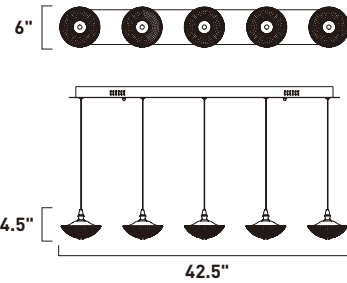

ITEM #	FINISH	LAMPING	DIMENSION	CRI	LUMENS	Additional Information
C	E23155	126BRZGLD	5 x 4W PCB LED 3000K (Integrated)	42.5"L x 6"W x 4.5"H, 126"OAH	80	1400	

Finish: Prismatic Clear glass (126) Bronze/Gold (BRZGLD)