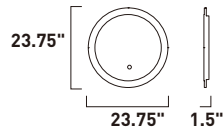

E42024-83
Mirror

C