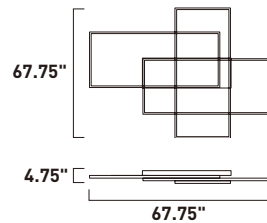

E21519-CHP
Pendant

ITEM #	FINISH	LAMPING	DIMENSION	CRI	LUMENS	Additional Information
C E21519	CHP	147W PCB LED 3000K (Integrated)	67.75"L x 67.75"W x 4.75"H	80+	10290	
Finish: Champagne (CHP)