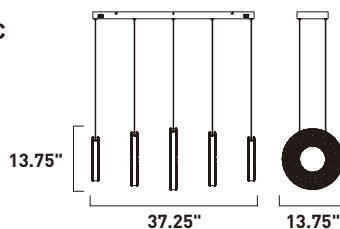

E30565-20PC
Pendant

ITEM #	FINISH	LAMPING	DIMENSION	LUMENS			Additional Information
				CRI	INIT.	DEL.	
A E30565	20PC	83W PCB LED 3000K (Integrated)	37.25"L x 13.75"W x 13.75"H, 136"OAH	90	5780	4540	

Finish: Crystal (20) Polished Chrome (PC)