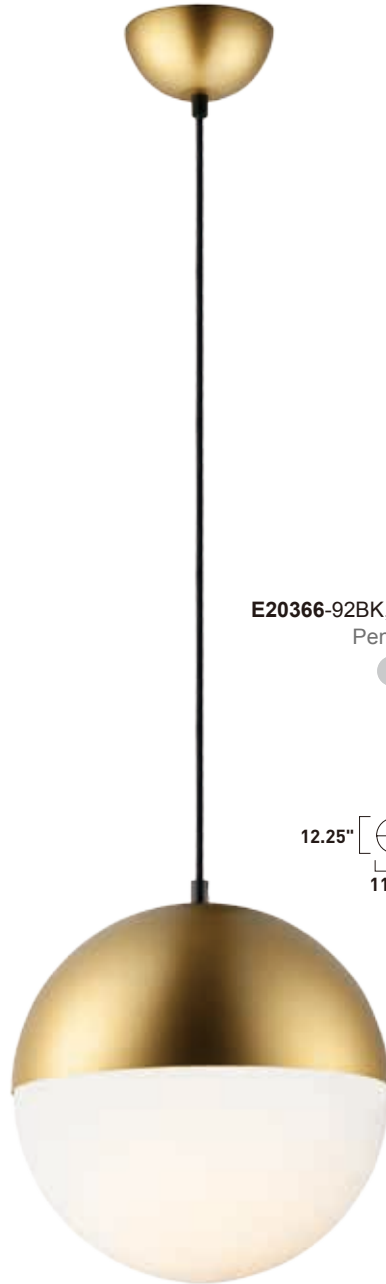

Pendant

ITEM #	FINISH	LAMPING	DIMENSION	LUMENS			Additional Information	
				CRI	INIT.	DEL.		
A	E20364	92BK, 92MG, 92SN	3 x 9W MB LED 3000K (Incl.)	16.5"L x 16.5"W x 8.5"H, 130.25"OAH	90	1890	1270	JA8 Bulb Incl.
B	E20366	92BK, 92MG, 92SN	1 x 12W MB LED 3000K (Incl.)	11.75"L x 11.75"W x 12.25"H, 135"OAH	90	840	830	JA8 Bulb Incl.

Finish options: Satin White glass (92) Black (BK) Metallic Gold (MG) Satin Nickel (SN)