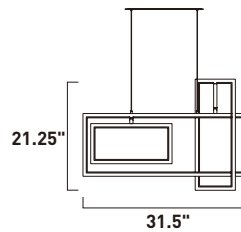

LINK

- Satin Nickel finish
- Adjustable frames to expand the pendants dimensions
- 3000K Color Temperature
- CRI 90+
- Dimmable with Triac dimmer

E20356-SN
Pendant

A

ITEM #	FINISH	LAMPING	DIMENSION	LUMENS			Additional Information
				CRI	INIT.	DEL.	
A E20356	SN	40W PCB LED 3000K (Integrated)	31.5"L x 15.5"W x 21.25"H, 133.75"OAH	90+	2800	1960	  