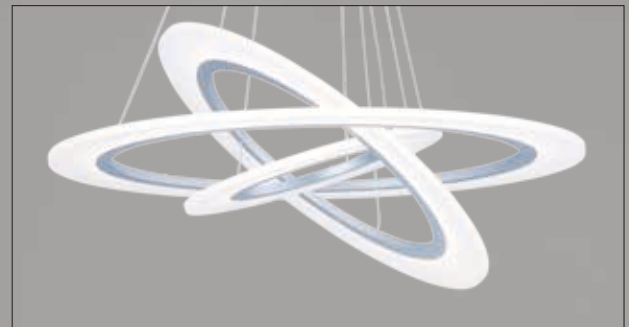

• Additional configuration