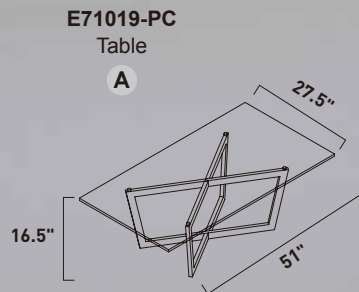

Finish: Polished Chrome (PC)

Carlo Coffee Table

Sleek and streamlined, this coffee table features heavy crossed legs that support a large thick clear glass pane to set your living room accoutrements.

ITEM #	FINISH	LAMPING	DIMENSION	CRI	LUMENS	Additional Information
A E71019	PC	36W PCB LED 3000K (Integrated)	51"L x 27.5"W x 16.5"H	80	2520	LED