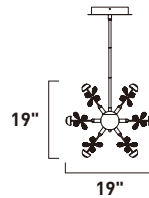

E24793-20PC
Pendant

ITEM #	FINISH	LAMPING	DIMENSION	LUMENS			Additional Information
				CRI	INIT.	DEL.	
A E24793	20PC	30 x 1.2W LED 3000K (Integrated)	19"L x 19"W x 19"H, 54"OAH	90	2520	1980	

Finish: Crystal (20) Polished Chrome (PC)