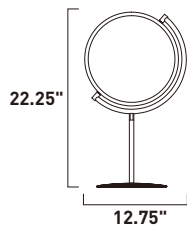

C

D

	ITEM #	FINISH	LAMPING	DIMENSION	LUMENS			Additional Information
					CRI	INIT.	DEL.	
C	E23298	BK	18W PCB LED 3000K (Integrated)	12.75"L x 12.75"W x 22.25"H	80	1260	1170	
D	E23299	BK	33W PCB LED 3000K (Integrated)	24"L x 24"W x 68"H	80	2310	2145	

Finish: Black (BK)