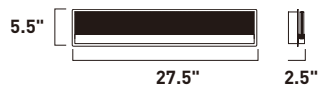

ITEM #	FINISH	LAMPING	DIMENSION	HCO	CRI	LUMENS INIT.	DEL.	Additional Information
A	E24602	122PC	20.3W LED 3000K (Integrated)	19.75"W x 5.5"H x 2.5"Ext.	2.75"	90	1420	1090	
B	E24603	122PC	25.6W LED 3000K (Integrated)	23.5"W x 5.5"H x 2.5"Ext.	2.75"	90	1792	1400	
C	E24604	122PC	31W LED 3000K (Integrated)	27.5"W x 5.5"H x 2.5"Ext.	2.75"	90	2170	1705	

Finish: Clear Crystal (122) Polished Chrome (PC)