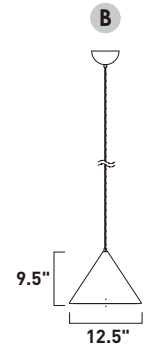

E20084-BK, -MW
Pendant

	ITEM #	FINISH	LAMPING	DIMENSION	LUMENS			Additional Information
					CRI	INIT.	DEL.	
A	E20082	BK, MW	21W PCB LED 3000K (Integrated)	9.5"L x 9.5"W x 7.25"H, 128"OAH	80+	1470	940	
B	E20084	BK, MW	30W PCB LED 3000K (Integrated)	12.5"L x 12.5"W x 9.5"H, 130.5"OAH	80+	2100	1330	

Finish options: Black (BK) Matte White (MW)