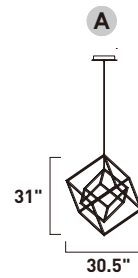

E30586-BKPC
Pendant