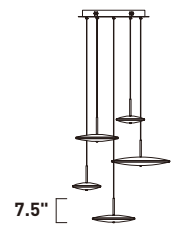

CYMBALS

- Solid Stainless Steel pendants illuminated along the edge
- Brushed Satin Brass finish
- 3000K Color Temperature
- CRI 90
- Dimmable with Triac dimmers

E22827-SBR
Pendant

A

26.25"

7.5"

27"

	ITEM #	FINISH	LAMPING	DIMENSION	CRI	LUMENS	Additional Information
A	E22827	SBR	70W PCB LED 3000K (Integrated)	27"L x 26.25"W x 7.5"H, 127.5"OAH	90	3850	  