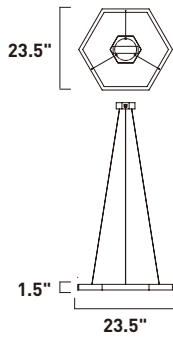

E22283-BCN
Pendant

1.5"

23.5"