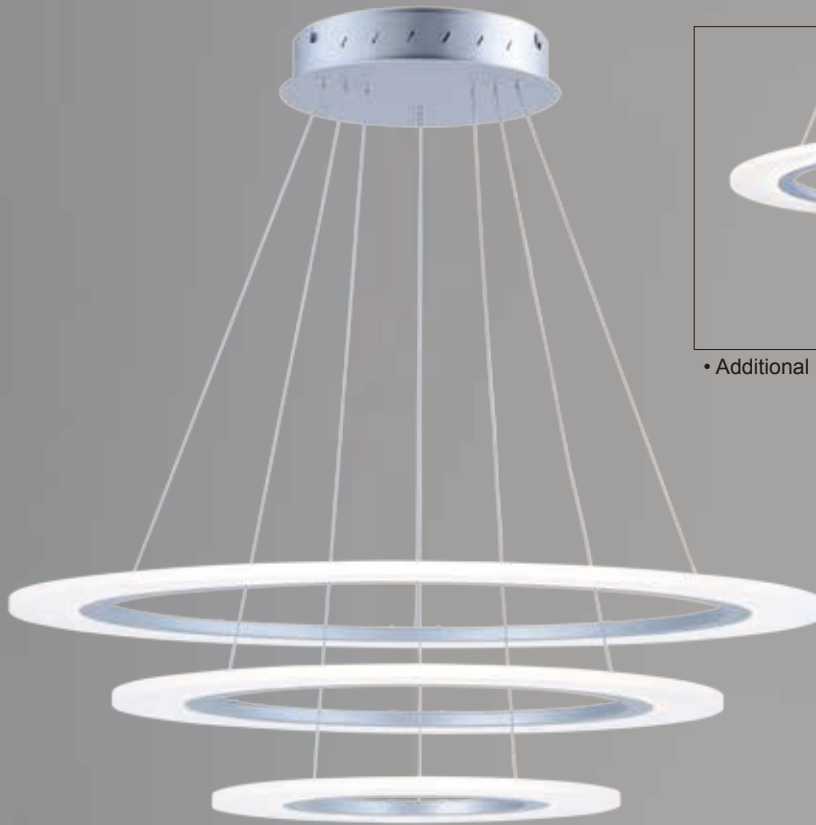

• Additional configuration