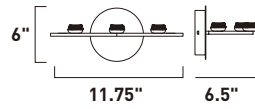

E23163-75BKGLD
Bath Vanity

D