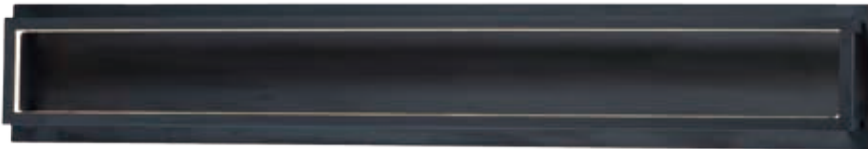

Finish: Black/Polished Chrome (BKPC)

E30598-BK, -PC
Flush Mount

C

E30592-BK, -PC
Bath Vanity

D

E30594-BK, -PC
Bath Vanity

E

E30596-BK, -PC
Bath Vanity