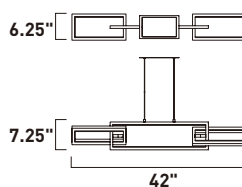

E20354-SN
Pendant

B