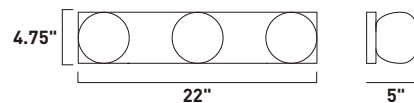

E21454-93BK

Bath Vanity

D