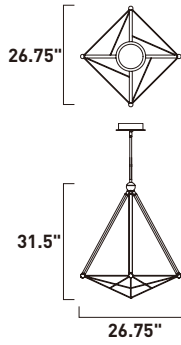

ITEM #	FINISH	LAMPING	DIMENSION	LUMENS			Additional Information
				CRI	INIT.	DEL.	
A E20594	BKGLD	34W PCB LED 3000K (Integrated)	26.75"L x 26.75"W x 31.5"H, 77"OAH	90+	2380	1890	

Finish: Black/Gold (BKGLD)