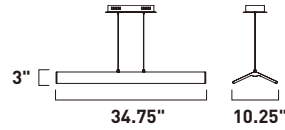

GLIDER

- Extruded Aluminum frames
- Dual Edge Lit LED for even and ample illumination
- Two tone Black and Polished Chrome finish
- 3000K Color Temperature
- CRI 80
- Dimmable with Triac dimmers

A

B

	ITEM #	FINISH	LAMPING	DIMENSION	CRI	LUMENS	Additional Information
A	E24333	BKPC	36W LED 3000K (Integrated)	34.75"L x 10.25"W x 3"H, 124"OAH	80	2520	
B	E24334	BKPC	48W LED 3000K (Integrated)	44.5"L x 10.25"W x 3"H, 124"OAH	80	3360	

Finish: Black/Polished Chrome (BKPC)