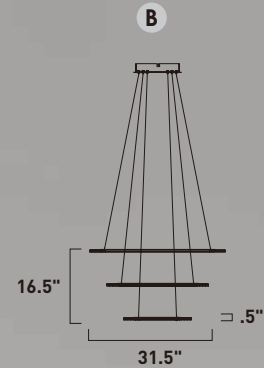

• Additional configuration

E22655-11MS
Pendant

• Additional configuration

E22656-11MS
Pendant

	ITEM #	FINISH	LAMPING	DIMENSION	LUMENS			Additional Information
					CRI	INIT.	DEL.	
A	E22655	11MS	36W PCB LED 3000K (Integrated)	23.75"W x 8"H, 183"OAH	80+	2520	1950	
B	E22656	11MS	68W PCB LED 3000K (Integrated)	31.5"W x 16.5"H, 183"OAH	80+	4760	3540	