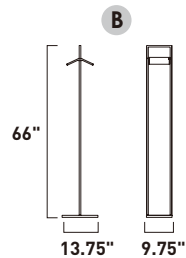

E24339-BKPC
Floor Lamp