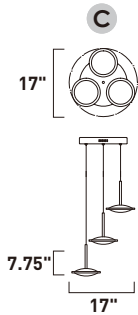

E21543-90BKGLD
Pendant