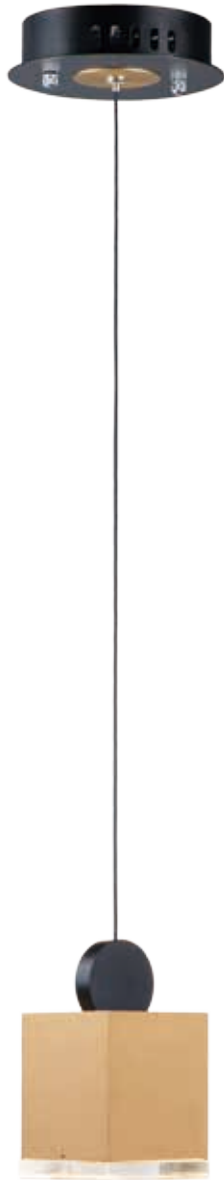

A

ITEM #	FINISH	LAMPING	DIMENSION	LUMENS		Additional Information
				CRI	INIT. DEL.	
A E20863	75BKGLD	19.4W PCB LED 3000K (Integrated)	13.5"L x 13.5"W x 7.5"H, 129.5"OAH	80+	1358 1200	  

Finish: Clear Acrylic (75) Black/Gold (BKGLD)