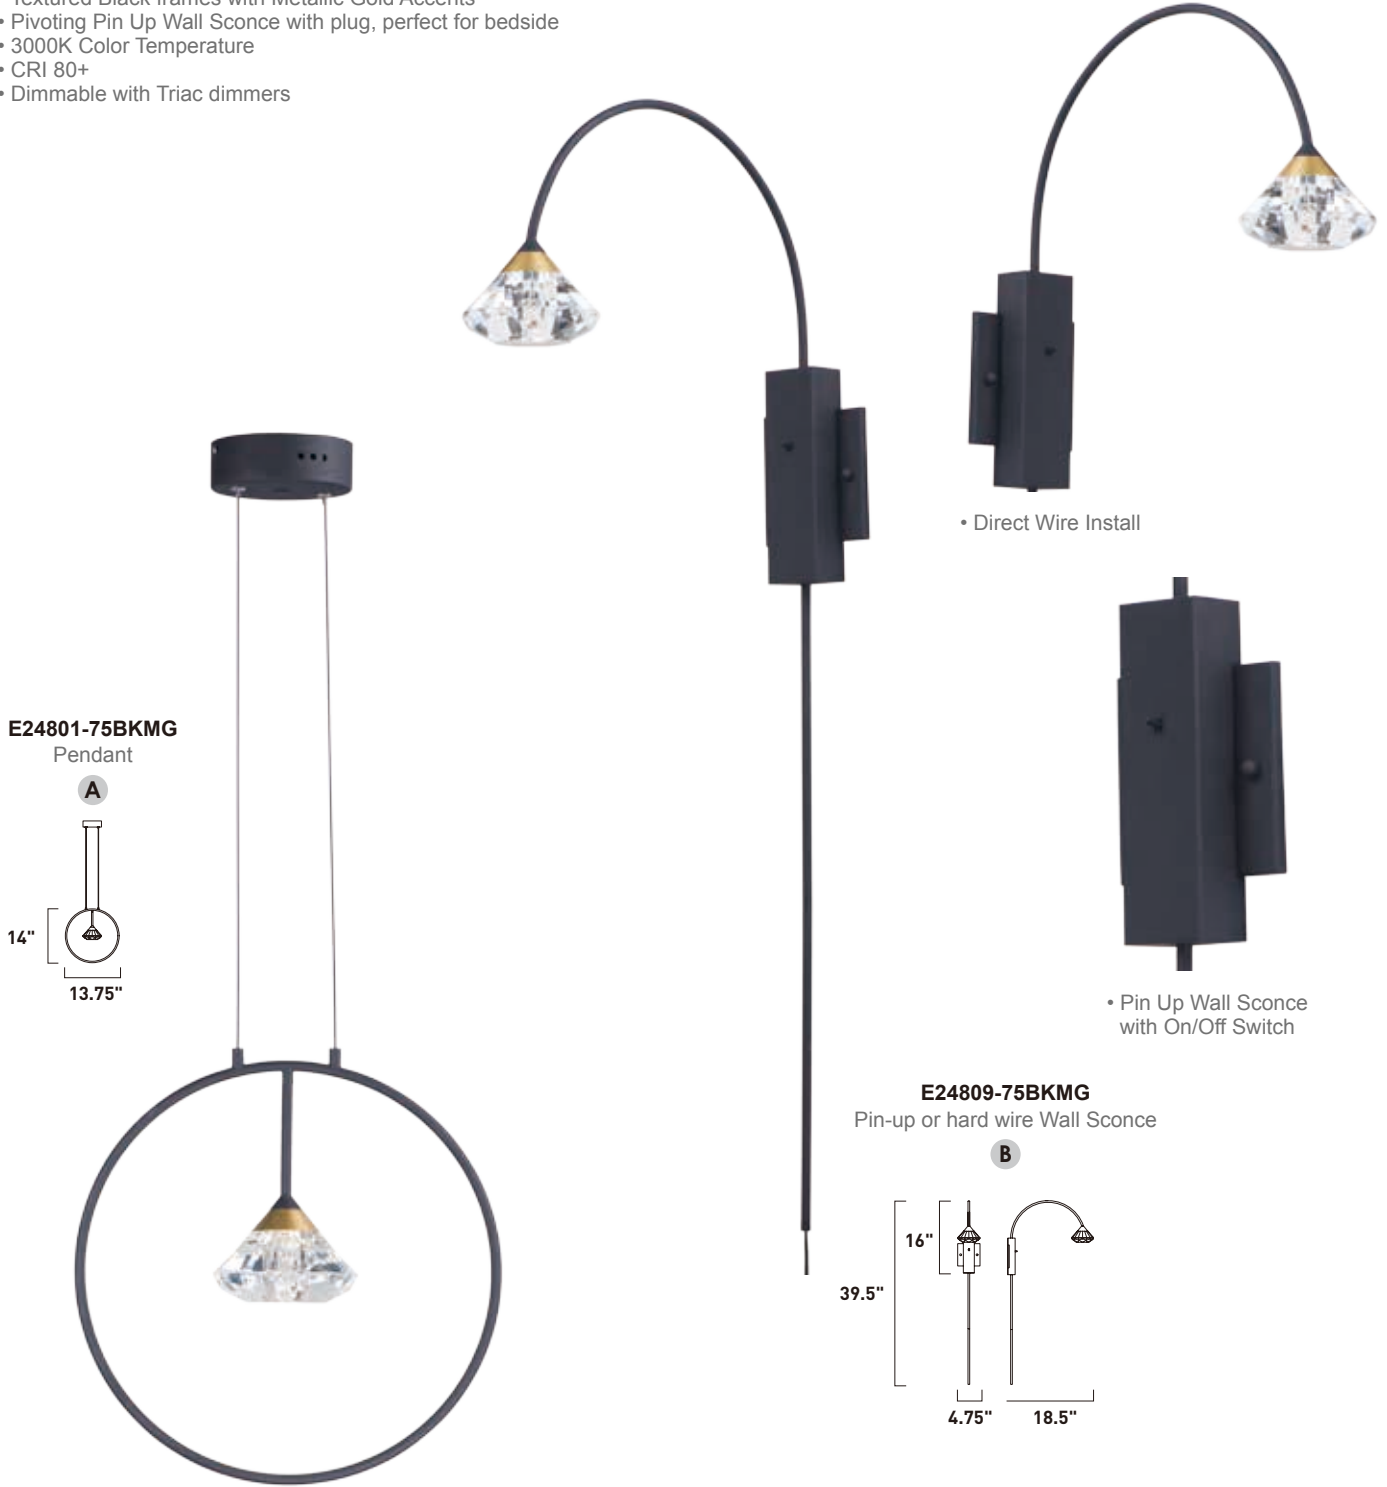

HOPE

- Clear Acrylic Diamond diffuses light
- Textured Black frames with Metallic Gold Accents
- Pivoting Pin Up Wall Sconce with plug, perfect for bedside
- 3000K Color Temperature
- CRI 80+
- Dimmable with Triac dimmers

	ITEM #	FINISH	LAMPING	DIMENSION	LUMENS		Additional Information		
					HCO	CRI		INIT.	DEL.
A	E24801	75BKMG	1 x 3W PCB LED 3000K (Integrated)	13.75"L x 4.75"W x 14"H, 136"OAH		80+	330	210	
B	E24809	75BKMG	1 x 3W PCB LED 3000K (Integrated)	4.75"W x 39.5"H x 18.5"Ext.	12"	80+	330	210	

Finish: Clear Acrylic (75) Black/Metallic Gold (BKMG)