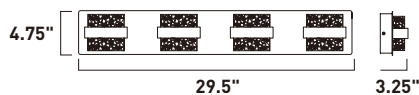

ITEM #	FINISH	LAMPING	DIMENSION	HCO	CRI	LUMENS		Additional Information	
						INIT.	DEL.		
A	E20331	20PC	1 x 4.5W LED 3000K (Integrated)	6.25"W x 5"H x 3.25"Ext.	2.5"	90	315	250	
B	E20332	20PC	2 x 4.5W LED 3000K (Integrated)	13.75"W x 4.75"H x 3.25"Ext.	2.5"	90	630	510	
C	E20333	20PC	3 x 4.5W LED 3000K (Integrated)	21.75"W x 4.75"H x 3.25"Ext.	2.5"	90	945	750	
D	E20334	20PC	4 x 4.5W LED 3000K (Integrated)	29.5"W x 4.75"H x 3.25"Ext.	2.5"	90	1260	970	

Finish: Crystal (20) Polished Chrome (PC)