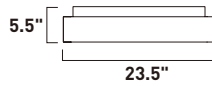

- Friends of HUE product
- Indirect lighting within the aluminum ring
- Matte White finish reflects light
- Color Ambience tuning
- CRI 90+
- Philips HUE App Control
- Compatible with Amazon Echo, Apple HomeKit, Google Home, and other Smart Home Controls

A

B

	ITEM #	FINISH	LAMPING	DIMENSION	LUMENS			Additional Information
					CRI	INIT.	DEL.	
A	E35001	MW	40W PCB LED 3000K (Integrated)	23.5"L x 23.5"W x 5.5"H	90+	2800	2100	LED
B	E35004	MW	60W PCB LED 3000K (Integrated)	28.5"L x 28.5"W x 4"H, 123.75"OAH	90+	3500	2800	LED

Finish: Matte White (MW)