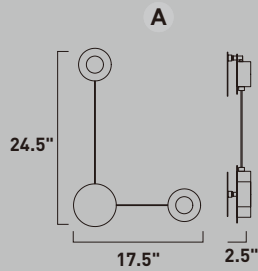

ORBITAL

- Two tone Black/White finish
- Directional ring to adjust the light
- Each satellite module is provided with 3 feet of wire to customize your mounting design
- 3000K Color Temperature
- CRI 80+
- Dimmable with Triac dimmers

E23172-BKWT
Wall Mount