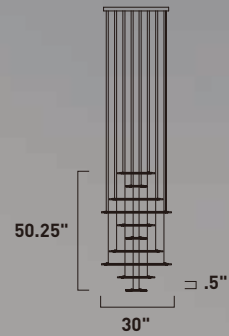

SATURN II

A new variation of a very popular series with many different configurations many of which are large scale for commercial applications. Metal rings of Matte Silver support horizontal acrylic diffusers which glow when illuminated by dimmable LED.