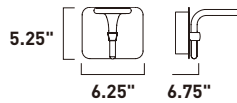

E24143-PC
Bath Vanity

B