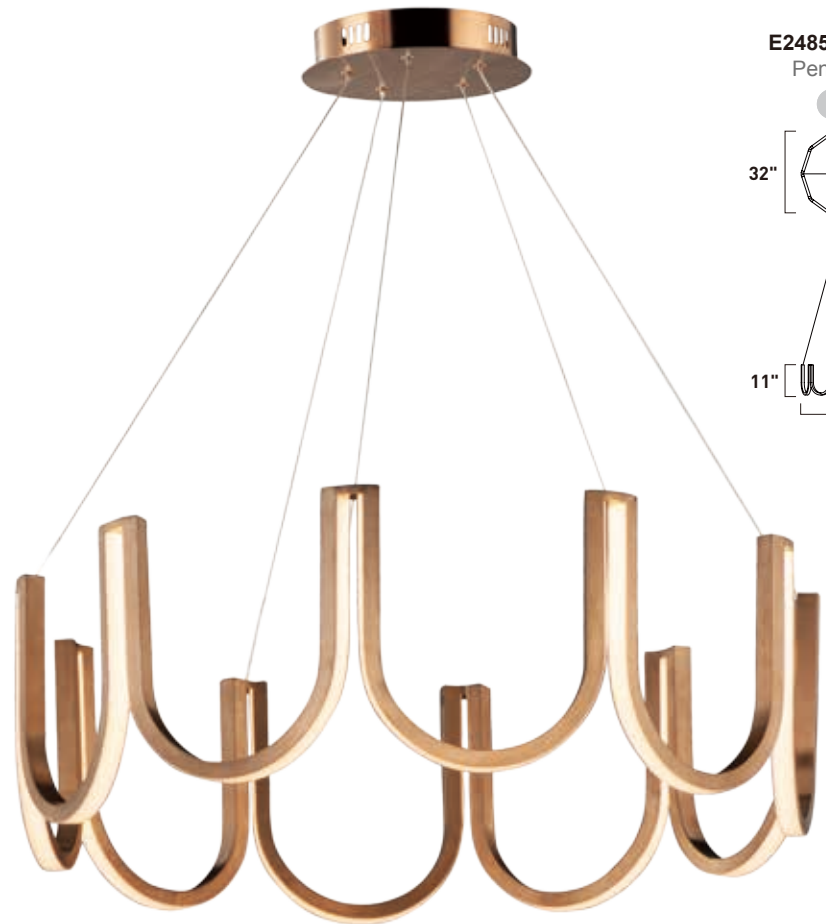

Finish: Brushed Champagne (BCN)

YOU

Sections of U shaped channel finished in a rich Brushed Champagne are combined in a cylindrical shape to form this sensational look. Lenses are mounted on the outside for ample light below the fixture and into the room.

- Rich Brushed Champagne finish
- Stainless Steel construction
- 3000K Color Temperature
- CRI 90+
- Dimmable with Triac dimmers

E24853-BCN
Pendant

E24854-BCN
Pendant

	ITEM #	FINISH	LAMPING	DIMENSION	LUMENS			Additional Information
					CRI	INIT.	DEL.	
A	E24853	BCN	47W PCB LED 3000K (Integrated)	26.25"L x 26.25"W x 11"H, 130"OAH	90	3276	1880	
B	E24854	BCN	58.5W PCB LED 3000K (Integrated)	32"L x 32"W x 11"H, 128"OAH	90	4095	2340	