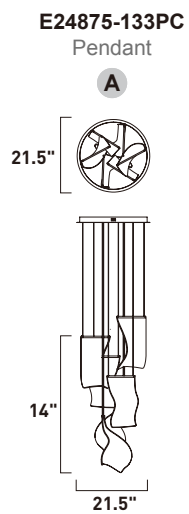

RINKLE

- Hand formed acrylic panes
- Polished Chrome metalwork
- 3000K Color Temperature
- CRI 90+
- Dimmable with Triac dimmers
- Coordinating floor lamp available

ITEM #	FINISH	LAMPING	DIMENSION	LUMENS			Additional Information
				CRI	INIT.	DEL.	
A E24875	133PC	25W PCB LED 3000K (Integrated)	21.5"L x 21.5"W x 14"H, 133.75"OAH	90	2000	1000	

Finish: Patterned Acrylic (133) Polished Chrome (PC)