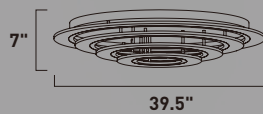

Finish: Matte White Acrylic (11) Matte Silver (MS)

E22664-11MS
Pendant

D

E22667-11MS
Flush Mount

E

E22668-11MS
Flush Mount

F

ITEM #	FINISH	LAMPING	DIMENSION	LUMENS			Additional Information	
				CRI	INIT.	DEL.		
D	E22664	11MS	105W PCB LED 3000K (Integrated)	30"W x 28"H, 183"OAH	80+	7350	4035	
E	E22667	11MS	68W PCB LED 3000K (Integrated)	31.5"W x 5.75"H	80+	4760	3200	
F	E22668	11MS	116W PCB LED 3000K (Integrated)	39.5"W x 7"H	80+	8120	4890	