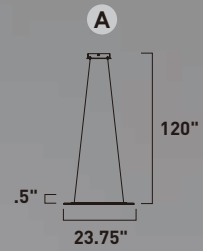

E22653-11MS
Pendant