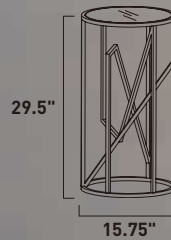

ITEM #	FINISH	LAMPING	DIMENSION	CRI	LUMENS	Additional Information
A	E71005	PC	24W PCB LED 3000K (Integrated)	19.5"L x 19.5"W x 20.5"H	80	1680	LED
B	E71006	PC	24W PCB LED 3000K (Integrated)	15.75"L x 15.75"W x 29.5"H	80	1680	LED
C	E71007	PC	24W PCB LED 3000K (Integrated)	15.75"L x 15.75"W x 35.5"H	80	1680	LED

Finish: Polished Chrome (PC)