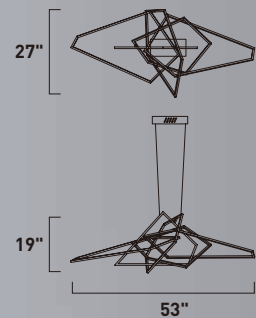

E22678-PC
Pendant

	ITEM #	FINISH	LAMPING	DIMENSION	HCO	CRI	LUMENS	Additional Information
B	E22674	PC	45W LED 3000K (Integrated)	20"W x 26.5"H x 13.75"Ext.	9.75"	90+	3150	
C	E22678	PC	68W LED 3000K (Integrated)	53"L x 27"W x 19"H, 139.5"OAH		90+	3000	

Finish: Polished Chrome (PC)