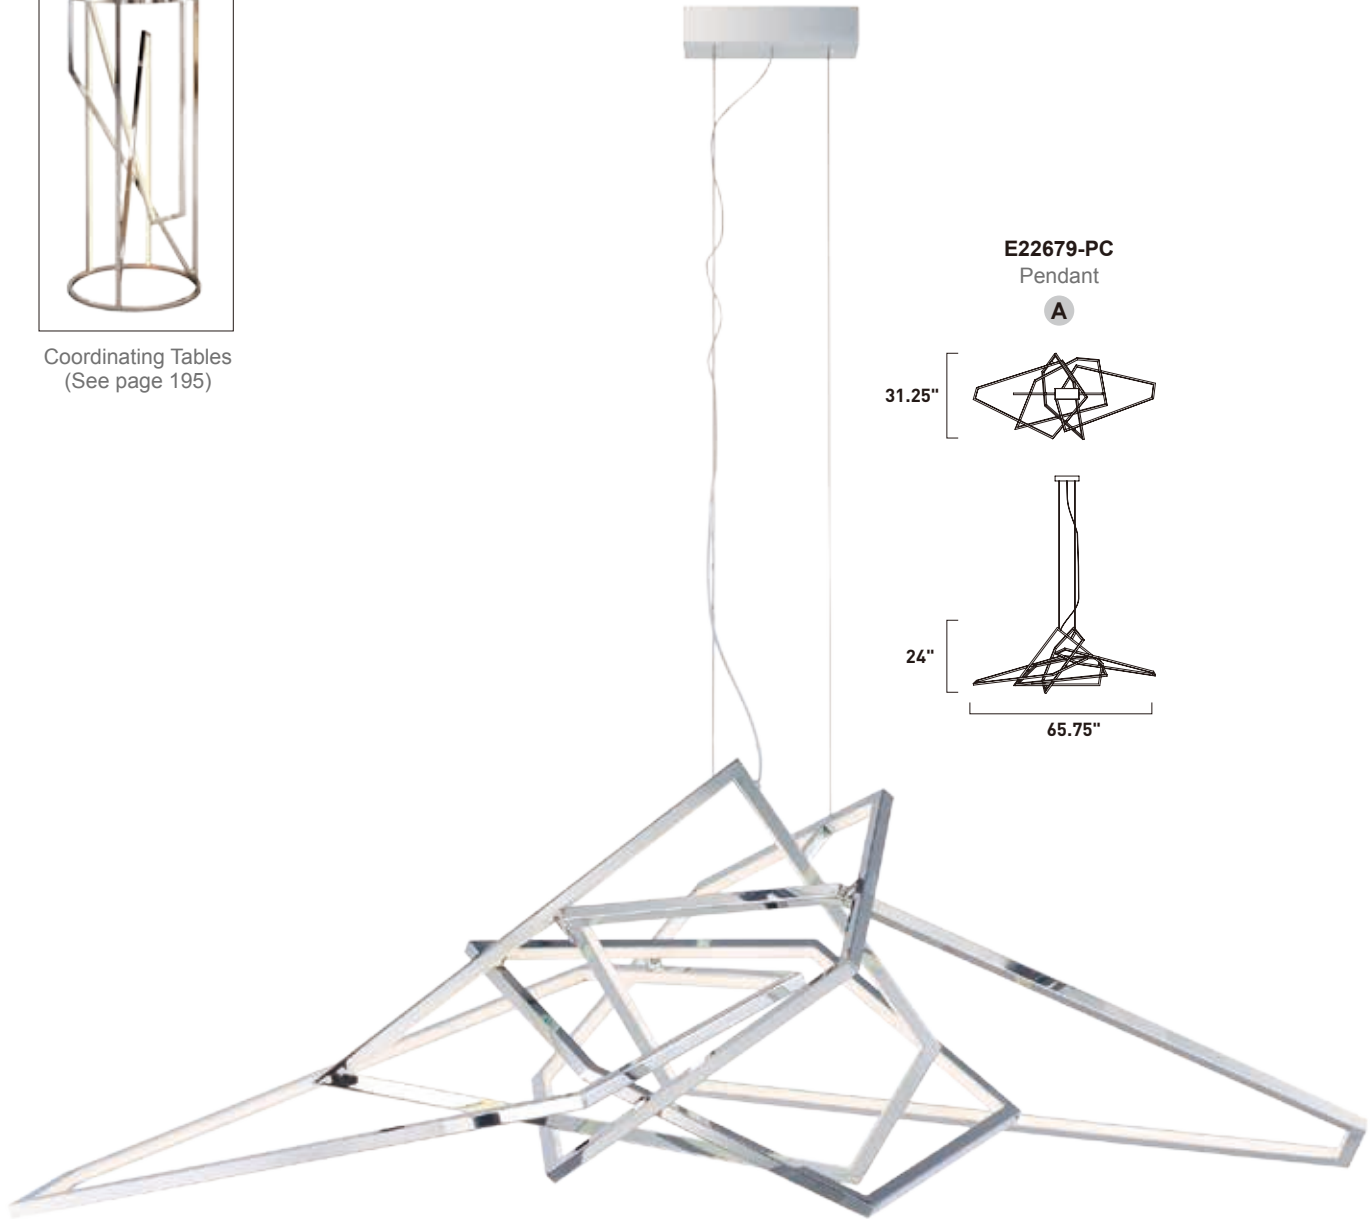

ITEM #	FINISH	LAMPING	DIMENSION	CRI	LUMENS	Additional Information
A	E22679	PC	80W LED 3000K (Integrated)	65.75"L x 31.25"W x 24"H, 146.25"OAH	90+	5600	

Finish: Polished Chrome (PC)