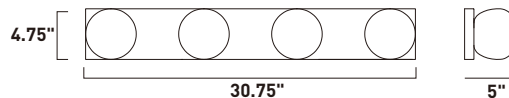

ITEM #	FINISH	LAMPING	DIMENSION	HCO	CRI	LUMENS		Additional Information	
						INIT.	DEL.		
A	E21451	93BK	1 x 4W G9 LED 3000K (Incl.)	4.75"W x 4.75"H x 5"Ext.	2.5"	80+	450	420	
B	E21452	93BK	2 x 4W G9 LED 3000K (Incl.)	13.5"W x 4.75"H x 5"Ext.	2.5"	80+	900	750	
C	E21453	93BK	3 x 4W G9 LED 3000K (Incl.)	22"W x 4.75"H x 5"Ext.	2.5"	80+	1350	1020	
D	E21454	93BK	4 x 4W G9 LED 3000K (Incl.)	30.75"W x 4.75"H x 5"Ext.	2.5"	80+	1800	1500	

Finish: Clear glass (93) Black (BK)