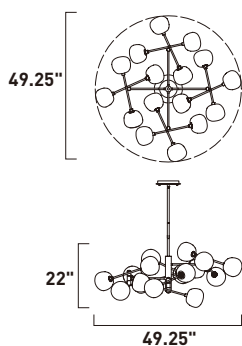

PARALLEL

This unique design feature arms of Black with Gold accents that support glass in glass orbs which are Clear on the outside and Frost on the inside. The glass orbs are threaded that allows for secure attachment without the use of external screws. Ample light is provided from LED G9 lamps which are included.

E23286-93BKGLD
Pendant

A

ITEM #	FINISH	LAMPING	DIMENSION	CRI	LUMENS		Additional Information
					INIT.	DEL.	
A E23286	93BKGLD	16 x 4W G9 LED 3000K (Incl.)	49.25"W x 49.25"W x 22"H, 61"OAH	80+	7200	6000	

Finish: Clear glass (93) Black/Gold (BKGLD)