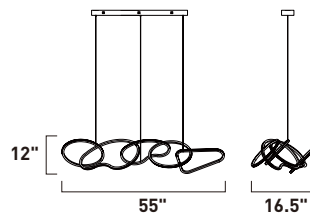

ITEM #	FINISH	LAMPING	DIMENSION	LUMENS			Additional Information
				CRI	INIT.	DEL.	
A E24616	BCN	54W PCB LED 3000K (Integrated)	55"L x 16.5"W x 12"H, 131.75"OAH	90	3500	2400	

Finish: Brushed Champagne (BCN)