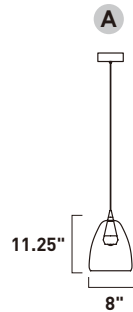

E24608-18BKCOF, -18PCSV
Pendant