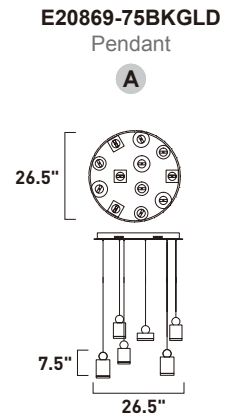

- Two tone Black and plated Gold finish
- Clear Acrylic diffusers
- 3000K Color Temperature
- CRI 80+
- Dimmable with Triac dimmers

ITEM #	FINISH	LAMPING	DIMENSION	CRI	LUMENS		Additional Information
					INIT.	DEL.	
A E20869	75BKGLD	77.6W PCB LED 3000K (Integrated)	26.5"L x 26.5"W x 7.5"H, 129.5"OAH	80+	5432	3980	

Finish: Clear Acrylic (75) Black/Gold (BKGLD)