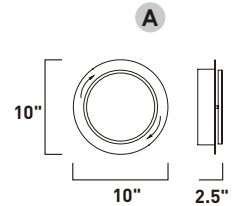

REVOLVER

- Directional light source
- Finished in Matte White
- 3000K Color Temperature
- CRI 80+
- Dimmable with Triac dimmers

E20090-MW
Flush/Wall Mount

ITEM #	FINISH	LAMPING	DIMENSION	HCO	LUMENS		Additional Information	
					INIT.	DEL.		
A E20090	MW	10W PCB LED 3000K (Integrated)	10"W x 10"H x 2.5"Ext.	2.5"	80	700	600	