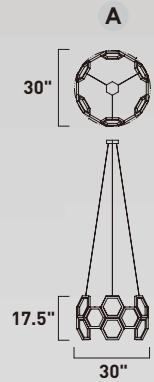

E24893-PC
Pendant

ITEM #	FINISH	LAMPING	DIMENSION	LUMENS			Additional Information
				CRI	INIT.	DEL.	
A E24893	PC	60W PCB LED 3000K (Integrated)	30"L x 30"W x 17.5"H, 137.25"OAH	80	4200	1560	

Finish: Polished Chrome (PC)