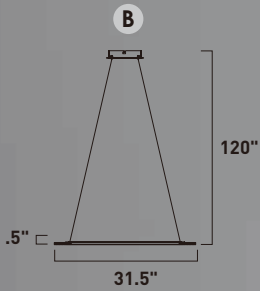

SATURN II

- Horizontal frosted Acrylic diffuses LED
- Large scale ring options available
- 3000K Color Temperature
- CRI 80+
- Dimmable with Triac dimmers

ITEM #	FINISH	LAMPING	DIMENSION	LUMENS			Additional Information	
				CRI	INIT.	DEL.		
A	E22653	11MS	24W PCB LED 3000K (Integrated)	23.75"W x .5"H, 120"OAH	80+	1680	1280	
B	E22654	11MS	32W PCB LED 3000K (Integrated)	31.5"W x .5"H, 120"OAH	80+	2240	1810	
C	E22657	11MS	50W PCB LED 3000K (Integrated)	51.25"W x .5"H, 120"OAH	80+	3500	2440	

Finish: Matte White Acrylic (11) Matte Silver (MS)