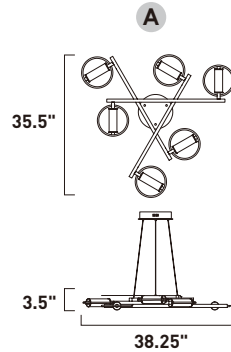

E23278-93BKSFTG
Pendant