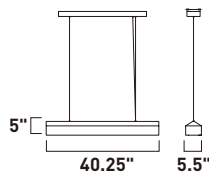

E35012-NWD
Pendant