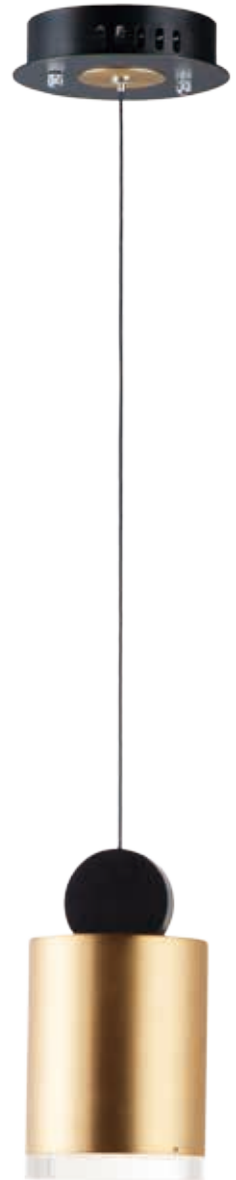

E20862-75BKGLD
Pendant

D

ITEM #	FINISH	LAMPING	DIMENSION	LUMENS	CRI	INIT.	DEL.	Additional Information
B	E20860	75BKGLD	5W PCB LED 3000K (Integrated)	3.5"L x 3.5"W x 6.75"H, 128.5"OAH	80+	350	240	
C	E20861	75BKGLD	7.2W PCB LED 3000K (Integrated)	4.75"L x 4.75"W x 4.25"H, 125.75"OAH	80+	504	450	
D	E20862	75BKGLD	7.2W PCB LED 3000K (Integrated)	4"L x 4"W x 7.5"H, 129"OAH	80+	504	450	

Finish: Clear Acrylic (75) Black/Gold (BKGLD)