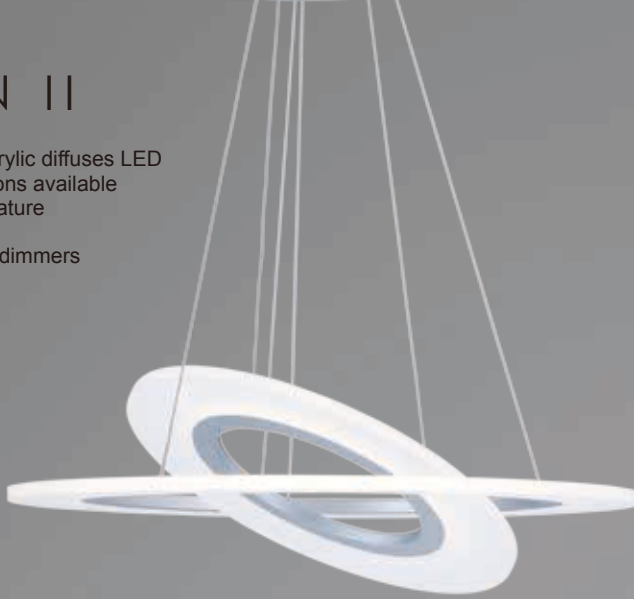

SATURN II

- Horizontal frosted Acrylic diffuses LED
- Large scale ring options available
- 3000K Color Temperature
- CRI 80+
- Dimmable with Triac dimmers

• Additional configuration