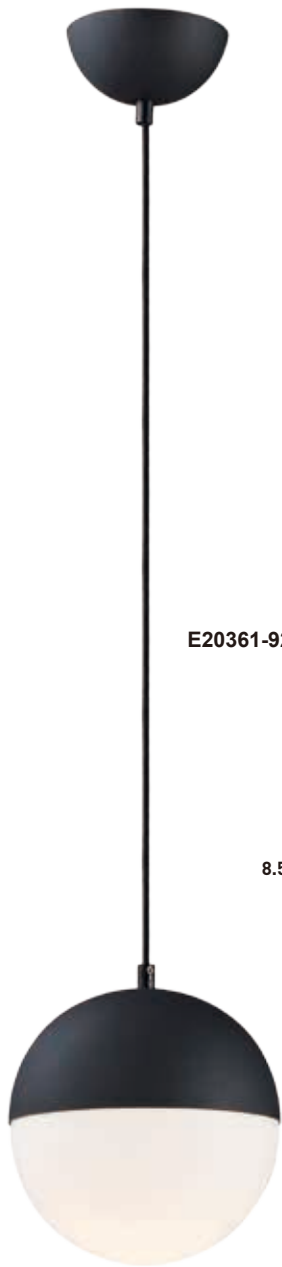

ITEM #	FINISH	LAMPING	DIMENSION	LUMENS			Additional Information
				HCO	CRI	INIT. DEL.	
C	E20361 92BK, 92MG, 92SN	1 x 9W MB LED 3000K (Incl.)	7.75"L x 7.75"W x 8.5"H, 131.25"OAH	90	630	570	JA8 Bulb Incl.
D	E20369 92BK, 92MG, 92SN	1 x 9W MB LED 3000K (Incl.)	7.75"W x 7.75"H x 9.25"Ext.	2.25"	90	630	580 JA8 Bulb Incl.

Finish options: Satin White glass (92) Black (BK) Metallic Gold (MG) Satin Nickel (SN)