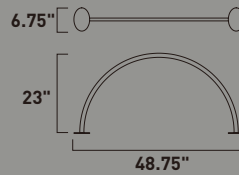

E20246-BBK
Table Lamp

C