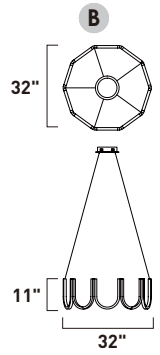

E24854-BCN
Pendant

	ITEM #	FINISH	LAMPING	DIMENSION	LUMENS			Additional Information
					CRI	INIT.	DEL.	
A	E24853	BCN	47W PCB LED 3000K (Integrated)	26.25"L x 26.25"W x 11"H, 130"OAH	90	3276	1880	
B	E24854	BCN	58.5W PCB LED 3000K (Integrated)	32"L x 32"W x 11"H, 128"OAH	90	4095	2340	

Finish: Brushed Champagne (BCN)