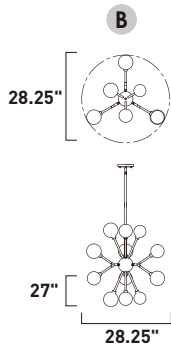

ITEM #	FINISH	LAMPING	DIMENSION	CRI	LUMENS	Additional Information
B	E24825	138PC	12 x 4W G9 LED 3000K (Incl.)	28.25"L x 28.25"W x 27"H, 60.75"OAH	90	5400	
C	E24822	138PC	9 x 4W G9 LED 3000K (Incl.)	27.5"L x 27.5"W x 20"H, 57.75"OAH	90	4050	

Finish: Smoke glass (138) Polished Chrome (PC)