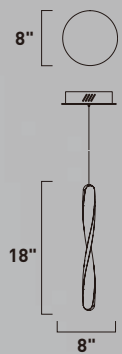

E24156-BK
Pendant

A

E24151-BK
Pendant

B

	ITEM #	FINISH	LAMPING	DIMENSION	LUMENS			Additional Information
					CRI	INIT.	DEL.	
A	E24156	BK	120W PCB LED 3000K (Integrated)	24"L x 24"W x 32"H, 161.5"OAH	80	8400	6800	
B	E24151	BK	16W PCB LED 3000K (Integrated)	8"L x 8"W x 18"H, 146"OAH	80	1120	1040	