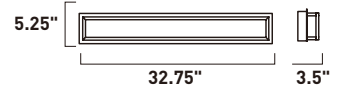

C

E30592-BK, -PC
Bath Vanity

D

E30594-BK, -PC
Bath Vanity

E

E30596-BK, -PC
Bath Vanity

F

ITEM #	FINISH	LAMPING	DIMENSION	HCO	CRI	INIT.	DEL.	LUMENS	Additional Information
C	E30598 BK, PC	48W PCB LED 3000K (Integrated)	20"L x 20"W x 6.5"H		80	3360	2880		
D	E30592 BK, PC	10W PCB LED 3000K (Integrated)	17"W x 5.25"H x 3.5"Ext.	3.5"	80	700	600		
E	E30594 BK, PC	16W PCB LED 3000K (Integrated)	24.75"W x 5.25"H x 3.5"Ext.	3.5"	80	1120	960		
F	E30596 BK, PC	24W PCB LED 3000K (Integrated)	32.75"W x 5.25"H x 3.5"Ext.	3.5"	80	1680	1440		

Finish options: Black (BK) Polished Chrome (PC)