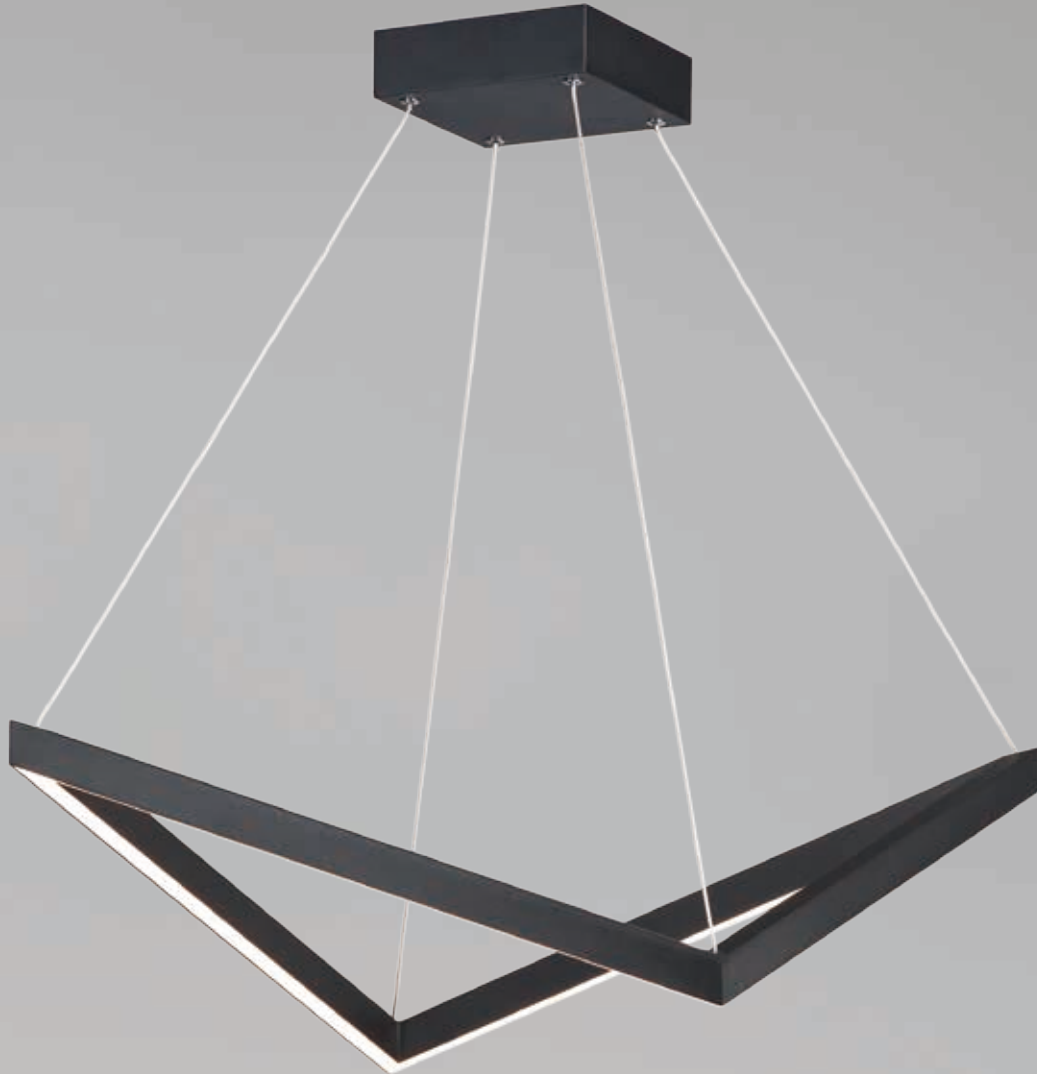

STEALTH

- 3000K Color Temperature
- CRI 80+
- Dimmable with Triac dimmers

ITEM #	FINISH	LAMPING	DIMENSION	LUMENS			Additional Information
				CRI	INIT.	DEL.	
B E30574	BK	36W PCB LED 3000K (Integrated)	21.25"L x 21.25"W x 8.5"H, 128.5"OAH	80+	2500	1600	

Finish: Black (BK)