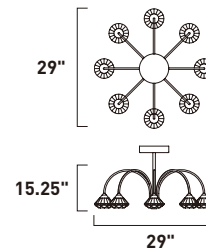

ITEM #	FINISH	LAMPING	DIMENSION	LUMENS		Additional Information
				CRI	INIT. DEL.	
A E24807	75BKMG	8 x 3W PCB LED 3000K (Integrated)	29"L x 29"W x 15.25"H	80+	1920 1680	

Finish: Clear Acrylic (75) Black/Metallic Gold (BKMG)