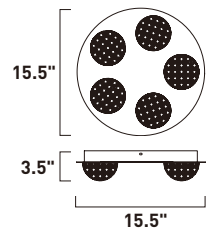

E31220-20PC
Flush Mount

C

ITEM #	FINISH	LAMPING	DIMENSION	CRI	LUMENS		Additional Information
					INIT.	DEL.	
C E31220	20PC	27W PCB LED 3000K (Integrated)	15.5"L x 15.5"W x 3.5"H	90	1890	1780	

Finish: Crystal (20) Polished Chrome (PC)