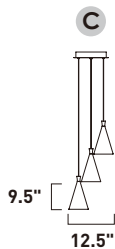

E24623-WTMG
Pendant

ITEM #	FINISH	LAMPING	DIMENSION	LUMENS			Additional Information
				CRI	INIT.	DEL.	
C E24623	WTMG	3 x 7.2W PCB LED 3000K (Integrated)	12.5"L x 12.5"W x 9.5"H, 131.5"OAH	80	1512	1110	

Finish: White/Metallic Gold (WTMG)