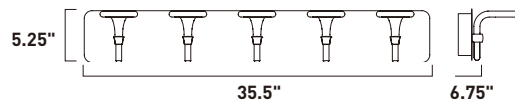

ITEM #	FINISH	LAMPING	DIMENSION	HCO	CRI	LUMENS	Additional Information
A	E24141	PC	1 x 5.5W PCB LED 3000K (Integrated)	6.25"W x 5.25"H x 6.75"Ext.	2.75"	80	385	
B	E24143	PC	3 x 5.5W PCB LED 3000K (Integrated)	21.25"W x 5.25"H x 6.75"Ext.	2.75"	80	1155	
C	E24144	PC	4 x 5.5W PCB LED 3000K (Integrated)	28.25"W x 5.25"H x 6.75"Ext.	2.75"	80	1540	
D	E24145	PC	5 x 5.5W PCB LED 3000K (Integrated)	35.5"W x 5.25"H x 6.75"Ext.	2.75"	80	1925	

Finish: Polished Chrome (PC)