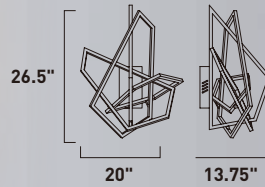

E22674-PC
Wall Mount

B

C