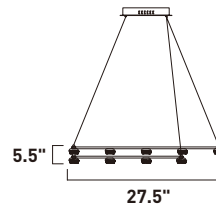

ITEM #	FINISH	LAMPING	DIMENSION	LUMENS			Additional Information
				CRI	INIT.	DEL.	
A E23165	75BKGLD	18 x 2.4W LED 3000K (Integrated)	27.5"L x 22.5"W x 5.5"H, 123.5"OAH	80	3024	1070	

Finish: Clear Acrylic (75) Black/Gold (BKGLD)