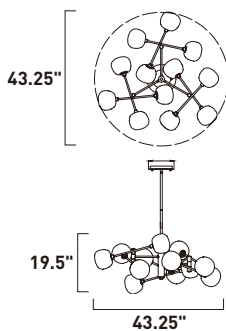

ITEM #	FINISH	LAMPING	DIMENSION	CRI	LUMENS		Additional Information
					INIT.	DEL.	
B E23284	93BKGLD	12 x 4W G9 LED 3000K (Incl.)	43.25"W x 43.25"W x 19.5"H, 59.5"OAH	80+	5400	4500	

Finish: Clear glass (93) Black/Gold (BKGLD)