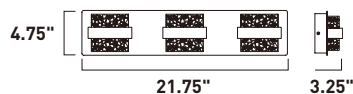

E20334-20PC
Bath Vanity

D