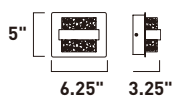

E20332-20PC
Bath Vanity

B