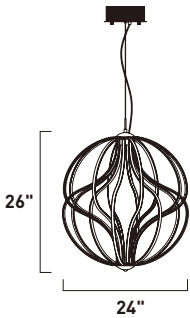

LUMENS Additional
CRI INIT. DEL. Information

ITEM #	FINISH	LAMPING	DIMENSION	LUMENS	CRI	INIT.	DEL.	Additional Information
A E21176	BK, PC	104W PCB LED 3000K (Integrated)	24"W x 26"H, 148"OAH	80	7257	6380		

Finish options: Black (BK) Polished Chrome (PC)