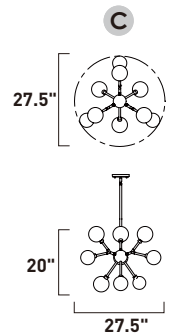

E24822-138PC
Pendant