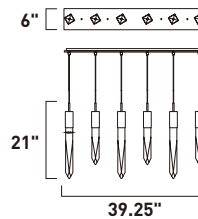

ITEM #	FINISH	LAMPING	DIMENSION	LUMENS			Additional Information
				CRI	INIT.	DEL.	
A E31245	20BK, 20PC	6 x 6W LED 3000K (Integrated)	39.25"L x 6"W x 21"H, 142"OAH	90+	3360	2856	

Finish options: Crystal (20) Black (BK) Polished Chrome (PC)