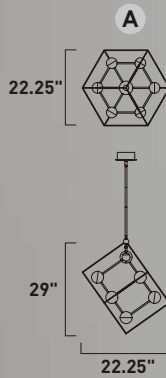

E20443-BKPC
Pendant