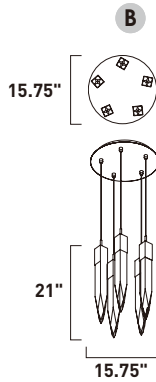

E24879-133PC
Floor Lamp

B

ITEM #	FINISH	LAMPING	DIMENSION	LUMENS			Additional Information
				CRI	INIT.	DEL.	
B E24879	133PC	30W PCB LED 3000K (Integrated)	29.5"L x 29.5"W x 55"H	90	2100	1000	

Finish: Patterned Acrylic (133) Polished Chrome (PC)

E31247-20BK, -20PC

Pendant

A

ITEM #	FINISH	LAMPING	DIMENSION	LUMENS			Additional Information
				CRI	INIT.	DEL.	
A E31247	20BK, 20PC	10 x 6W LED 3000K (Integrated)	20"L x 20"W x 21"H, 142"OAH	90+	5600	4760	

Finish options: Crystal (20) Black (BK) Polished Chrome (PC)

E31244-20BK, -20PC
Pendant

E31243-20BK, -20PC
Pendant

ITEM #	FINISH	LAMPING	DIMENSION	LUMENS			Additional Information
				CRI	INIT.	DEL.	
B	E31244 20BK, 20PC	5 x 6W LED 3000K (Integrated)	15.75"L x 15.75"W x 21"H, 142"OAH	90+	2800	2380	
C	E31243 20BK, 20PC	3 x 6W LED 3000K (Integrated)	13"L x 13"W x 21"H, 142"OAH	90+	1680	1428	