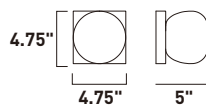

E21452-93BK

Bath Vanity

B