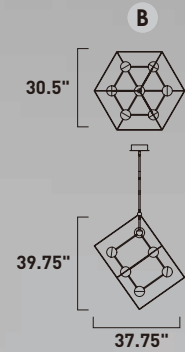

E20446-BKPC
Pendant

	ITEM #	FINISH	LAMPING	DIMENSION	LUMENS			Additional Information
					CRI	INIT.	DEL.	
A	E20443	BKPC	40.5W PCB LED 3000K (Integrated)	22.25"L x 22.25"W x 29"H, 75.25"OAH	90+	2835	2090	
B	E20446	BKPC	40.5W PCB LED 3000K (Integrated)	37.75"L x 30.5"W x 39.75"H, 85"OAH	90+	2835	2100	

Finish: Black/Polished Chrome (BKPC)