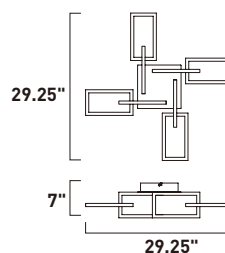

LINK

- Satin Nickel finish
- Adjustable frames to expand the pendants dimensions
- 3000K Color Temperature
- CRI 90+
- Dimmable with Triac dimmer

A

B

	ITEM #	FINISH	LAMPING	DIMENSION	LUMENS	CRI	INIT.	DEL.	Additional Information
A	E20352	SN	49W PCB LED 3000K (Integrated)	29.25\"L x 29.25\"W x 7\"H	3430	90+	2380		
B	E20354	SN	30W PCB LED 3000K (Integrated)	42\"L x 6.25\"W x 7.25\"H, 129\"OAH	2100	90+	1620		

Finish: Satin Nickel (SN)