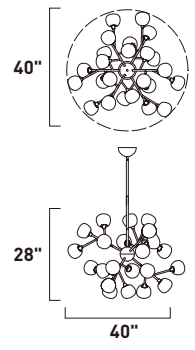

ITEM #	FINISH	LAMPING	DIMENSION	LUMENS			Additional Information
				CRI	INIT.	DEL.	
A E21459	93BKGLD	24 x 4W G9 LED 3000K (Incl.)	40"L x 40"W x 28"H, 62.5"OAH	80+	10,800	9000	

Finish: Clear glass (93) Black/Gold (BKGLD)