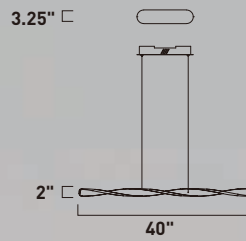

ITEM #	FINISH	LAMPING	DIMENSION	LUMENS			Additional Information
				CRI	INIT.	DEL.	
C E24155	BK	32W PCB LED 3000K (Integrated)	40"L x 3.25"W x 2"H, 132"OAH	80	2240	2400	

Finish: Black (BK)