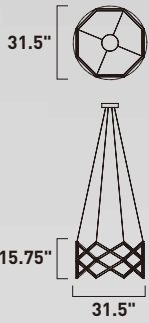

VICTORY

Stainless steel V shaped sections are meticulously welded together to form this beautiful lighting sculpture. Finished in a mirror-like Polished Chrome, this fixture is the epitome of quality and contemporary design. Pair with coordinating accent tables to complete your decor.

- Polished Chrome Stainless Steel construction
- 3000K Color Temperature
- CRI 80+
- Dimmable with Triac dimmers
- Coordinating accent tables available

E24862-PC
Pendant

A