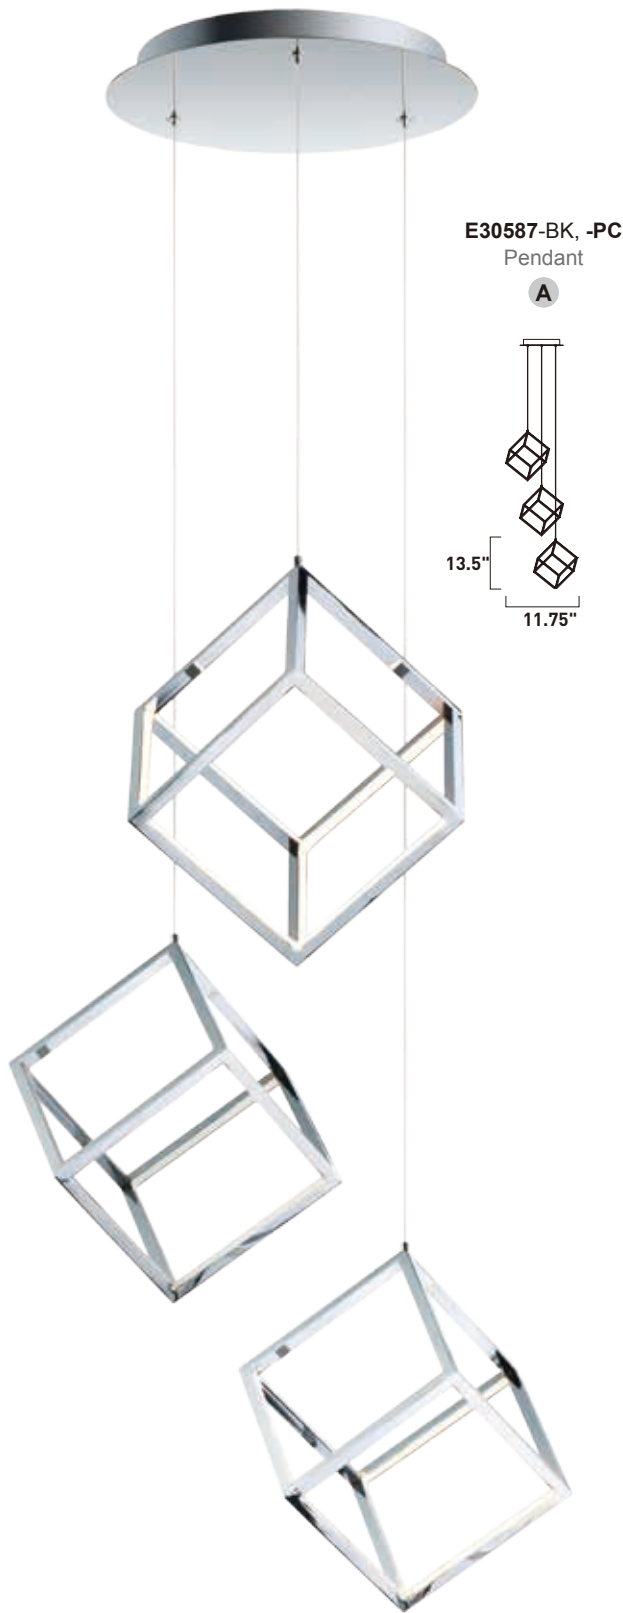

4 SQUARE

- Two tone finishes of Black and Polished Chrome
- Coordinating bath vanities and flush mounts available in Black or Polished Chrome
- 3000K Color Temperature
- CRI 80+
- Dimmable with Triac dimmers

ITEM #	FINISH	LAMPING	DIMENSION	LUMENS			Additional Information
				CRI	INIT.	DEL.	
A	E30587 BK, PC	54W PCB LED 3000K (Integrated)	11.75"L x 11.75"W x 13.5"H, 131"OAH	80	3780	3240	
B	E30582 BK, PC	24W PCB LED 3000K (Integrated)	20.5"L x 20.5"W x 21"H, 120"OAH	80	1680	1500	

Finish options: Black (BK) Polished Chrome (PC)