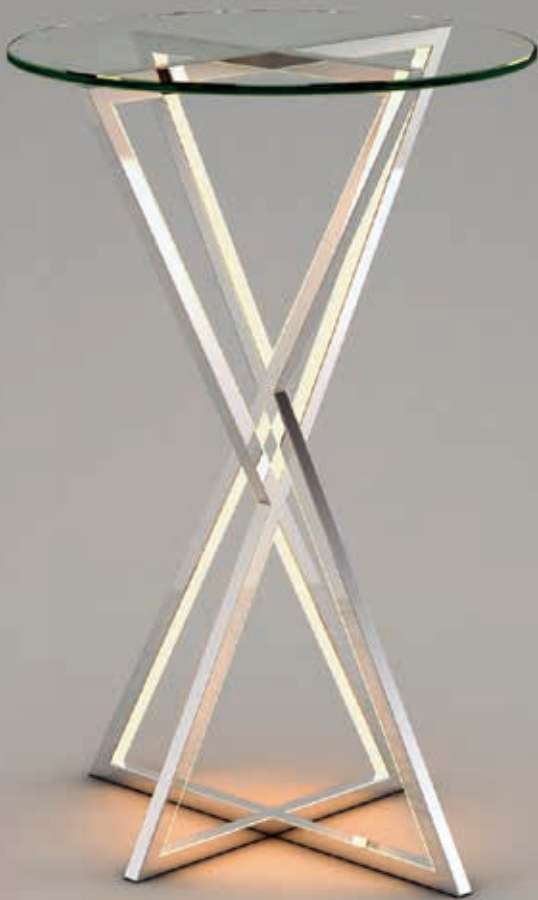

Finish: Polished Chrome (PC)

TABLES

In coordination with our Avant Garde LED collections, a series of accent and end tables perfectly complement your Modern decor.

E71012-PC
Table

C

York LED Tables

A new take on the tripod accent table, these LED illuminated tables remain a refined classic. Simple in their design, they lend themselves to a versatile pairing of home or hospitality decor.