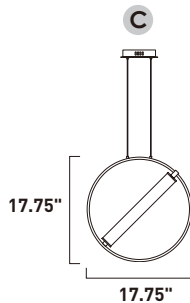

E23273-93BKSFTG
Pendant