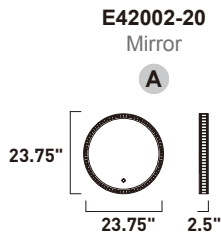

LED MIRRORS

- Crystal Trim along edge of mirror

- 3000 – 4500 – 6400K Color Temperature
- CRI 80+
- Dimmable with Triac dimmers

	ITEM #	FINISH	LAMPING	DIMENSION	HCO	CRI	LUMENS INIT.	LUMENS DEL.	Additional Information
A	E42002	20	18W PCB LED 3000/4500/6400K (Inte.)	23.75"W x 23.75"H x 2.5"Ext.	11.75"	80	1260	1080	
B	E42004	20	22W PCB LED 3000/4500/6400K (Inte.)	31.5"W x 31.5"H x 2.5"Ext.	15.75"	80	1540	1320	
C	E42006	20	22W PCB LED 3000/4500/6400K (Inte.)	23.75"W x 31.5"H x 2.5"Ext.	15.75"	80	1540	1320	

Finish: Crystal (20)