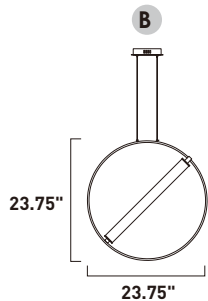

E23274-93BKSFTG
Pendant