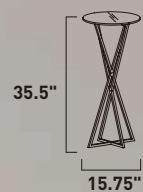

E71012-PC
Table

C