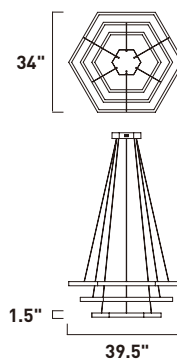

HEX

- Hexagonal Rings illuminated along inside edge
- Finished in Brushed Champagne
- 3000K Color Temperature
- CRI 90
- Dimmable with Triac dimmers

• Additional design options

E22288-BCN
Pendant

A

	ITEM #	FINISH	LAMPING	DIMENSION	CRI	LUMENS	Additional Information
A	E22288	BCN	120W PCB LED 3000K (Integrated)	39.5"L x 34"W x 1.5"H, 121.5"OAH	90	3850	