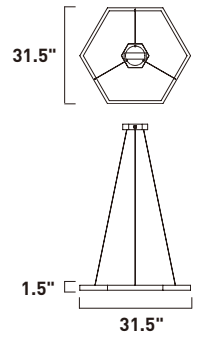

C

1.5"

31.5"