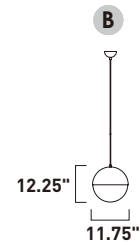

E20366-92BK, -92MG, -92SN

ITEM #	FINISH	LAMPING	DIMENSION	LUMENS			Additional Information	
				CRI	INIT.	DEL.		
A	E20364	92BK, 92MG, 92SN	3 x 9W MB LED 3000K (Incl.)	16.5"L x 16.5"W x 8.5"H, 130.25"OAH	90	1890	1270	JA8 Bulb Incl.
B	E20366	92BK, 92MG, 92SN	1 x 12W MB LED 3000K (Incl.)	11.75"L x 11.75"W x 12.25"H, 135"OAH	90	840	830	JA8 Bulb Incl.

Finish options: Satin White glass (92) Black (BK) Metallic Gold (MG) Satin Nickel (SN)