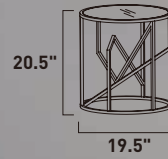

E71006-PC
Table

B