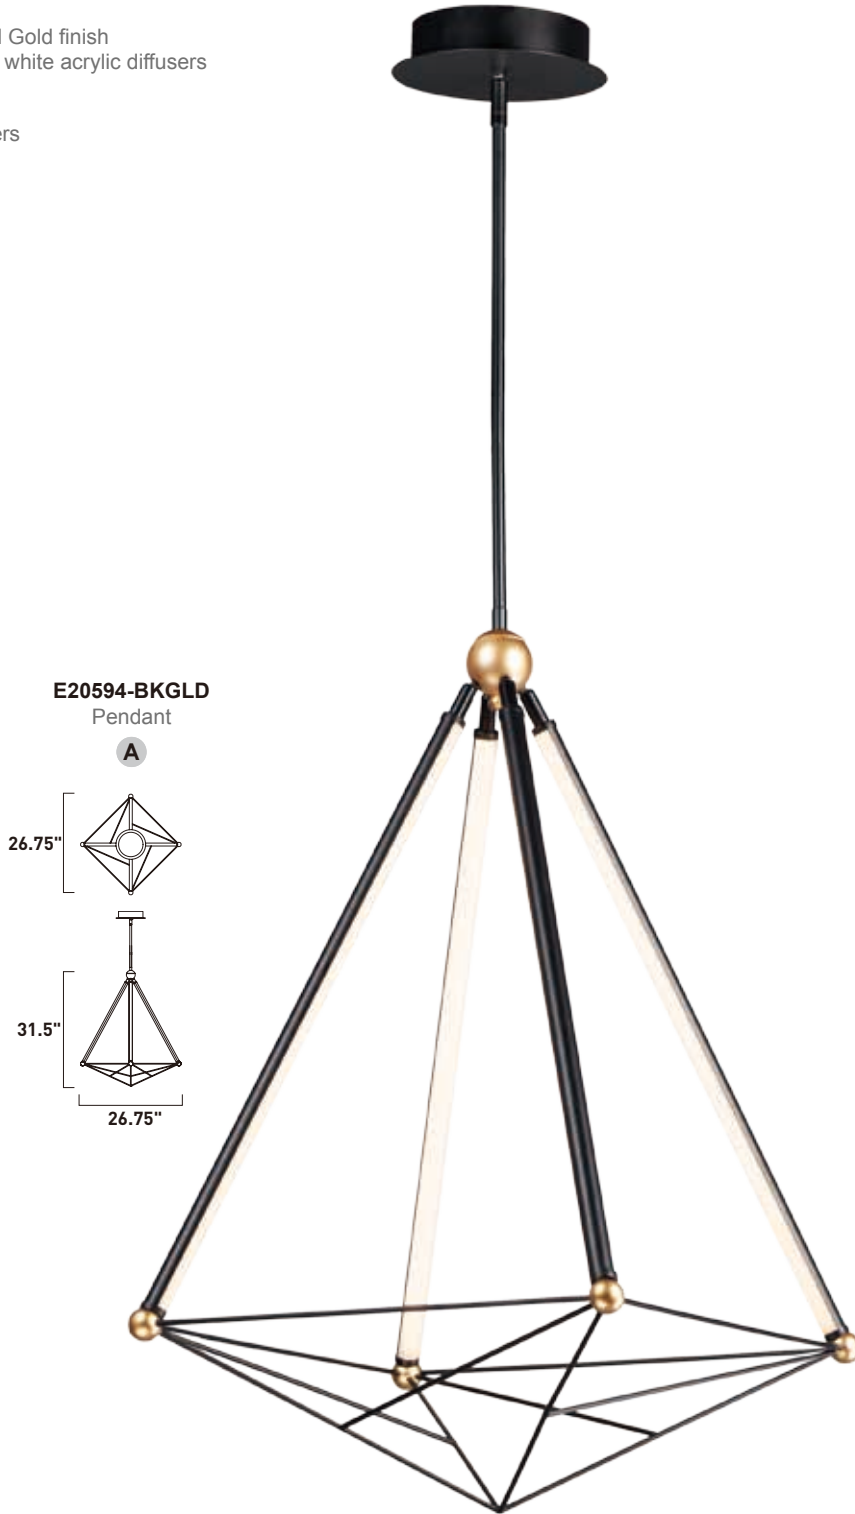

SPIRE

- Two tone Black and painted Gold finish
- Internally lit and diffused by white acrylic diffusers
- 3000K Color Temperature
- CRI 90+
- Dimmable with Triac dimmers

E20594-BKGLD
Pendant

A