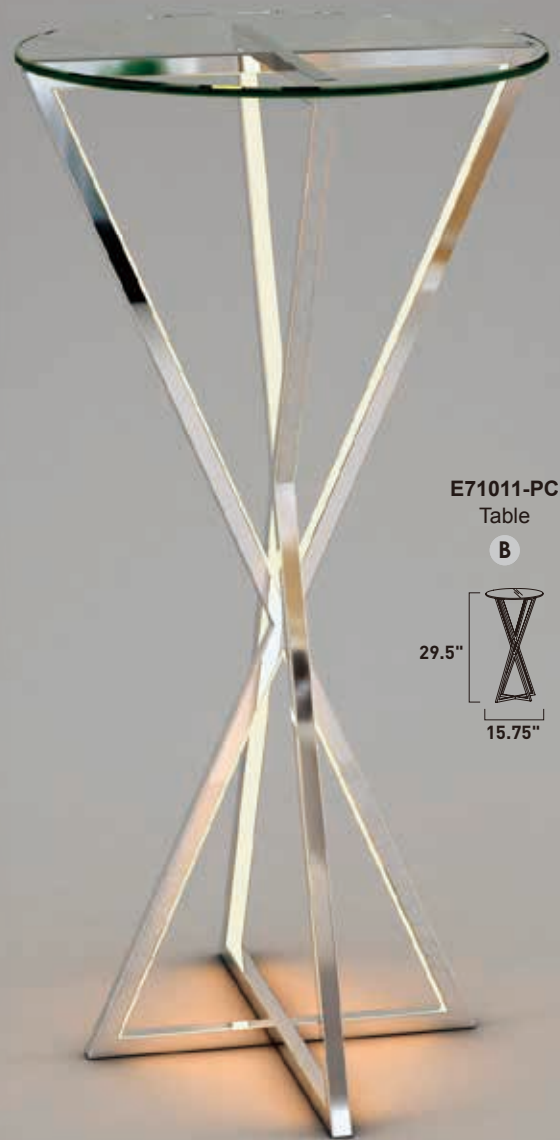

B

	ITEM #	FINISH	LAMPING	DIMENSION	CRI	LUMENS	Additional Information
A	E71010	PC	24W PCB LED 3000K (Integrated)	15.75"L x 15.75"W x 23.5"H	80	1680	LED
B	E71011	PC	24W PCB LED 3000K (Integrated)	15.75"L x 15.75"W x 29.5"H	80	1680	LED
C	E71012	PC	24W PCB LED 3000K (Integrated)	15.75"L x 15.75"W x 35.5"H	80	1680	LED

Finish: Polished Chrome (PC)