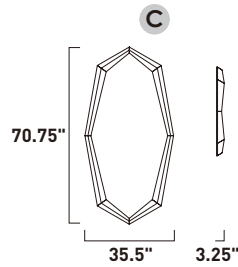

E20029-PC
Mirror