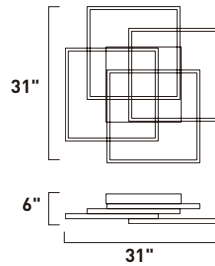

ITEM #	FINISH	LAMPING	DIMENSION	CRI	LUMENS	Additional Information
A	E21513	CHP	86W PCB LED 3000K (Integrated)	35.5"L x 23.5"W x 6.75"H	80+	6020	
B	E21518	CHP	112W PCB LED 3000K (Integrated)	31"L x 31"W x 6"H	80+	7840	

Finish: Champagne (CHP)