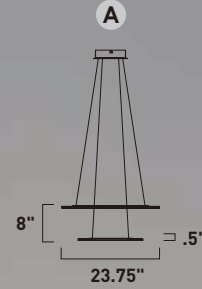

E22655-11MS
Pendant