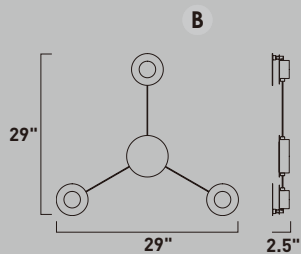

E23173-BKWT
Wall Mount

ITEM #	FINISH	LAMPING	DIMENSION	CRI	LUMENS		Additional Information	
					INIT.	DEL.		
A	E23172	BKWT	4.8W PCB LED 3000K (Integrated)	17.5"W x 24.5"H x 2.5"Ext.	80+	480	360	
B	E23173	BKWT	7.2W PCB LED 3000K (Integrated)	29"W x 29"H x 2.5"Ext.	80+	720	540	

Finish: Black/White (BKWT)