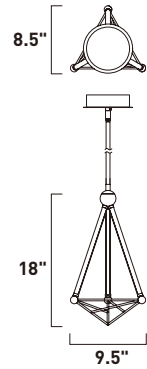

E20591-BKGLD
Pendant

	ITEM #	FINISH	LAMPING	DIMENSION	LUMENS			Additional Information
					CRI	INIT.	DEL.	
B	E20592	BKGLD	27W PCB LED 3000K (Integrated)	17"L x 14.75"W x 29"H, 72.75"OAH	90+	1890	1750	
C	E20591	BKGLD	13W PCB LED 3000K (Integrated)	9.5"L x 8.5"W x 18"H, 62.75"OAH	90+	910	700	

Finish: Black/Gold (BKGLD)