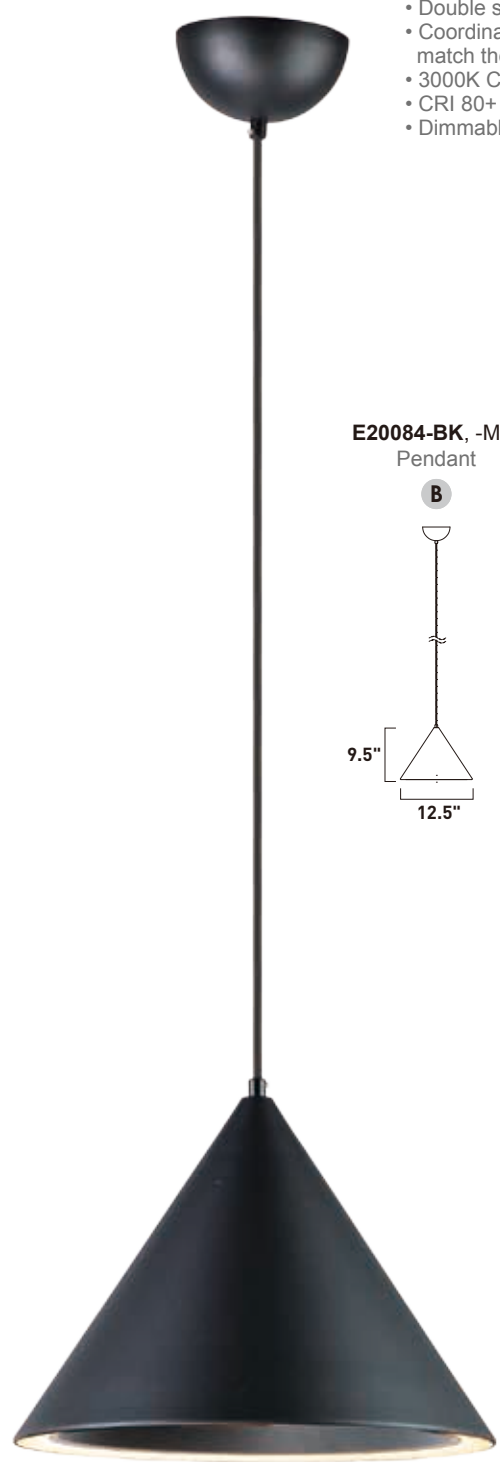

ABYSS

- Available in matte Black or Matte White finish
- Double shade creates unique ring of light
- Coordinating fiber cords match the fixture finish
- 3000K Color Temperature
- CRI 80+
- Dimmable with Triac dimmers

E20082-BK, -MW
Pendant

	ITEM #	FINISH	LAMPING	DIMENSION	LUMENS			Additional Information
					CRI	INIT.	DEL.	
A	E20082	BK, MW	21W PCB LED 3000K (Integrated)	9.5"L x 9.5"W x 7.25"H, 128"OAH	80+	1470	940	
B	E20084	BK, MW	30W PCB LED 3000K (Integrated)	12.5"L x 12.5"W x 9.5"H, 130.5"OAH	80+	2100	1330	

Finish options: Black (BK) Matte White (MW)