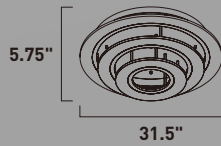

Finish: Matte White Acrylic (11) Matte Silver (MS)

E22664-11MS
Pendant

D

E22667-11MS
Flush Mount

E

E22668-11MS
Flush Mount

F

ITEM #	FINISH	LAMPING	DIMENSION	LUMENS			Additional Information	
				CRI	INIT.	DEL.		
D	E22664	11MS	105W PCB LED 3000K (Integrated)	30"W x 28"H, 183"OAH	80+	7350	4035	
E	E22667	11MS	68W PCB LED 3000K (Integrated)	31.5"W x 5.75"H	80+	4760	3200	
F	E22668	11MS	116W PCB LED 3000K (Integrated)	39.5"W x 7"H	80+	8120	4890	