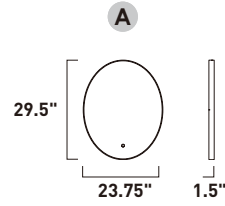

E42012-90AL, -90BRZ
Mirror