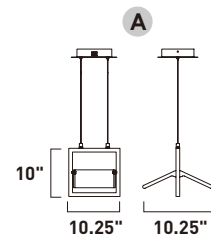

E24337-BKPC
Pendant