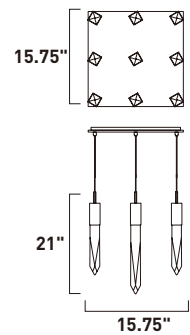

E31246-20BK, -20PC
Pendant

B