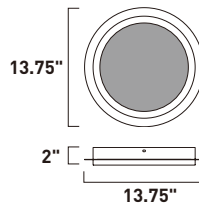

E24600-122PC
Flush Mount

B