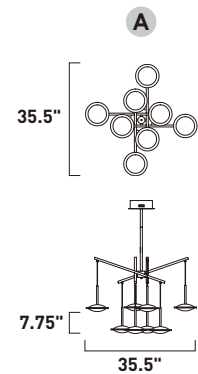

E21548-90BKGLD
Pendant

ITEM #	FINISH	LAMPING	DIMENSION	LUMENS			Additional Information
				CRI	INIT.	DEL.	
A E21548	90BKGLD	74W PCB LED 3000K (Integrated)	35.5"L x 35.5"W x 7.75"H, 63.75"OAH	80+	5000	3730	

Finish: Frosted glass (90) Black/Gold (BKGLD)