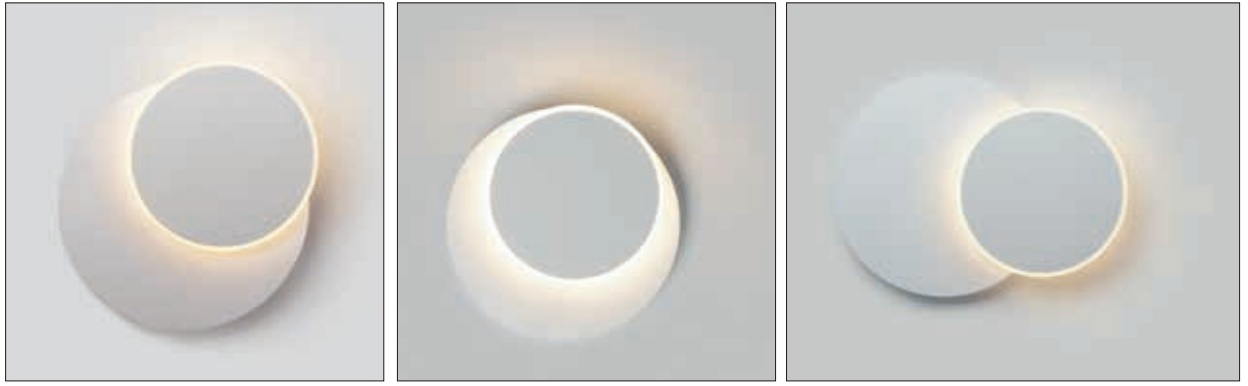

Finish: Clear Crystal (122) Polished Chrome (PC)

REVOLVER

This interesting wall or ceiling fixture is created in two sections finished in Matte White. The exterior section is lit on the edge and rotates from the top creating a halo effect on the surface behind.