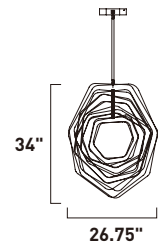

BOULDER

- Irregularly sculpted stainless steel in Polished Chrome
- Beveled Crystals diffuse LED integrated light
- 3000K Color Temperature
- CRI 80
- Dimmable with Triac dimmers
- Pin Up ADA Wall Sconce with plug available
- Coordinating Wall Mirror

	ITEM #	FINISH	LAMPING	DIMENSION	CRI	LUMENS	Additional Information
A	E20024	PC	7 x 2W COB LED 3000K (Integrated)	20.5"W x 22"H x 3"Ext.	80	630	LED, DAMP, ♿
B	E20027	PC	28 x 2W COB LED 3000K (Integrated)	26.75"L x 26.75"W x 34"H, 55.5"OAH	80	1920	LED, ⚡, ♿, 90°
C	E20029	PC		35.5"W x 70.75"H x 3.25"Ext.			

Finish: Polished Chrome (PC)