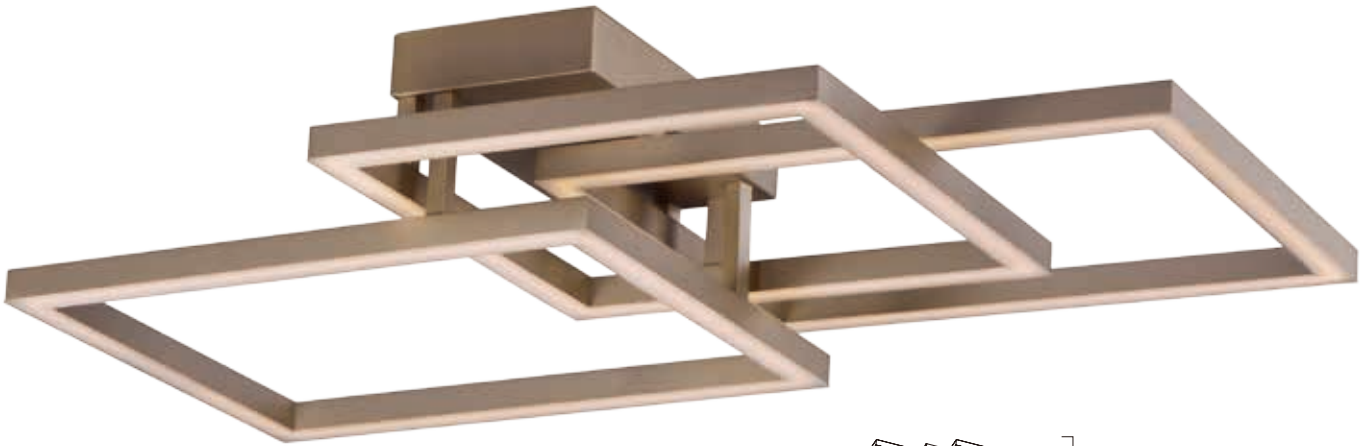

TRAVERSE

- Dimmable with Triac Dimmer
- 3000K Color Temperature
- CRI 80+

E21513-CHP
Flush Mount

A