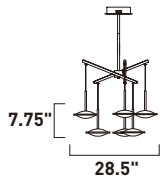

SAUCER

- Two tone Black and plated Gold finish
- 3000K Color Temperature
- CRI 80+
- Dimmable with Triac dimmers

E21546-90BKGLD
Pendant

A

B

	ITEM #	FINISH	LAMPING	DIMENSION	LUMENS			Additional Information
					CRI	INIT.	DEL.	
A	E21546	90BKGLD	53W PCB LED 3000K (Integrated)	28.5"L x 28.5"W x 7.75"H, 63"OAH	80+	3500	3670	
B	E21541	90BKGLD	8W PCB LED 3000K (Integrated)	7"L x 7"W x 7.75"H, 130"OAH	80+	560	400	

Finish: Frosted glass (90) Black/Gold (BKGLD)