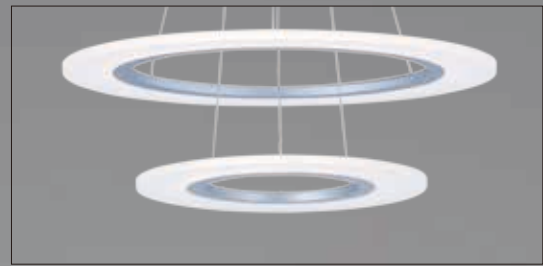

SATURN II

- Horizontal frosted Acrylic diffuses LED
- Large scale ring options available
- 3000K Color Temperature
- CRI 80+
- Dimmable with Triac dimmers

• Additional configuration