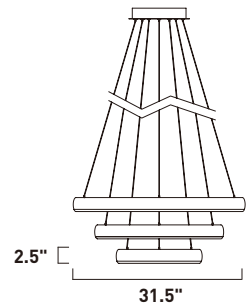

E10038-SN
Pendant

	ITEM #	FINISH	LAMPING	DIMENSION	CRI	LUMENS	Additional Information
A	E10038	SN	90W PCB LED 3000K (Integrated)	31.5"L x 31.5"W x 2.5"H, 125"OAH	80	4950	

Finish: Satin Nickel (SN)