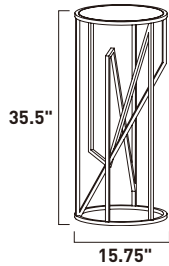

E71005-PC
Table

A