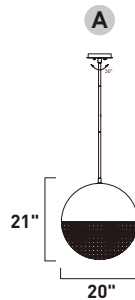

E31225-20PC
Pendant