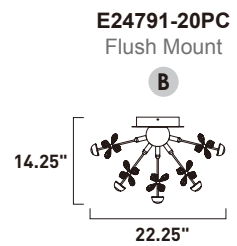

E24793-20PC
Pendant

A

ITEM #	FINISH	LAMPING	DIMENSION	LUMENS			Additional Information
				CRI	INIT.	DEL.	
A E24793	20PC	30 x 1.2W LED 3000K (Integrated)	19"L x 19"W x 19"H, 54"OAH	90	2520	1980	  

Finish: Crystal (20) Polished Chrome (PC)