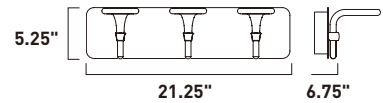

- Die Cast heads
- Edge lit LED for even and ample illumination
- 3000K Color Temperature
- CRI 80
- Dimmable with Triac dimmers

E24141-PC
Wall Mount

A

E24143-PC
Bath Vanity

B

E24144-PC
Bath Vanity

C

E24145-PC
Bath Vanity