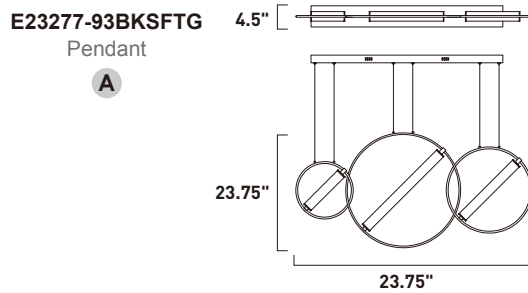

FLARE

- Black and Soft Gold Combination on metal
- Opal White Acrylic diffuser
- Adjustable rings in height or direction
- 3000K Color Temperature
- CRI 80
- Dimmable with Triac dimmers

ITEM #	FINISH	LAMPING	DIMENSION	LUMENS			Additional Information
				CRI	INIT.	DEL.	
A E23277	93BKSFTG	45.4W PCB LED 3000K (Integrated)	23.75"L x 4.5"W x 23.75"H, 145.75"OAH	80	3178	1560	

Finish: Frost Acrylic (93) Black/Soft Gold (BKSFTG)