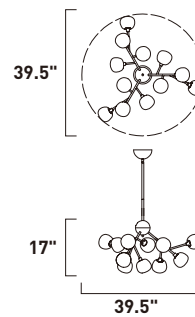

ITEM #	FINISH	LAMPING	DIMENSION	LUMENS			Additional Information
				CRI	INIT.	DEL.	
B E21455	93BKGLD	12 x 4W G9 LED 3000K (Incl.)	39.5"L x 39.5"W x 17"H, 62.5"OAH	80+	5400	4500	

Finish: Clear glass (93) Black/Gold (BKGLD)