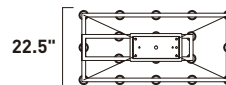

ITEM #	FINISH	LAMPING	DIMENSION	LUMENS			Additional Information
				CRI	INIT.	DEL.	
A E23165	75BKGLD	18 x 2.4W LED 3000K (Integrated)	27.5"L x 22.5"W x 5.5"H, 123.5"OAH	80	3024	1070	

Finish: Clear Acrylic (75) Black/Gold (BKGLD)