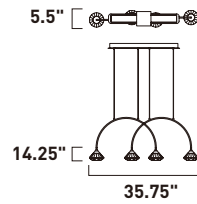

E24804-75BKMG
Pendant

ITEM #	FINISH	LAMPING	DIMENSION	LUMENS			Additional Information
				CRI	INIT.	DEL.	
B E24804	75BKMG	4 x 3W PCB LED 3000K (Integrated)	35.75"L x 5.5"W x 14.25"H, 136"OAH	80+	1160	840	

Finish: Clear Acrylic (75) Black/Metallic Gold (BKMG)