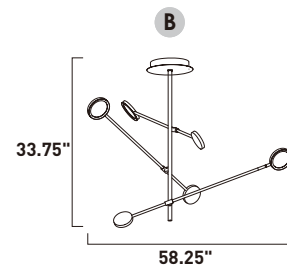

E23292-BK
Pendant

	ITEM #	FINISH	LAMPING	DIMENSION	LUMENS			Additional Information
					CRI	INIT.	DEL.	
A	E23291	BK	7W PCB LED 3000K (Integrated)	42.25"L x 8"W x 25.75"H	80	490	400	
B	E23292	BK	21W PCB LED 3000K (Integrated)	58.25"L x 58.25"W x 33.75"H	80	1470	1100	

Finish: Black (BK)