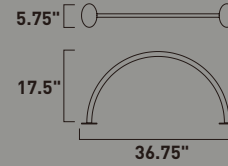

- Anodized Brushed Black finish
- 3000K Color Temperature
- CRI 80+
- Dimmable with floor dimmer
- 72" cord with plug

E20244-BBK
Table Lamp

A