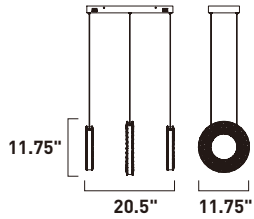

E30563-20PC
Pendant

ITEM #	FINISH	LAMPING	DIMENSION	LUMENS		Additional Information
				CRI	INIT. DEL.	
A E30563	20PC	45.6W PCB LED 3000K (Integrated)	20.5"L x 11.75"W x 11.75"H, 136"OAH	90	3192 2500	

Finish: Crystal (20) Polished Chrome (PC)