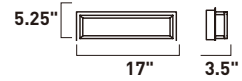

Finish: Black/Polished Chrome (BKPC)

E30598-BK, -PC
Flush Mount

C

E30592-BK, -PC
Bath Vanity

D

E30594-BK, -PC
Bath Vanity

E

E30596-BK, -PC
Bath Vanity