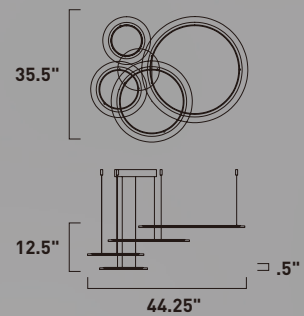

ITEM #	FINISH	LAMPING	DIMENSION	LUMENS			Additional Information
					CRI	INIT.	DEL.	
A	E22665	11MS	159W PCB LED 3000K (Integrated)	30"W x 50.25"H, 183"OAH	80+	11,130	6110	
B	E22662	11MS	83W PCB LED 3000K (Integrated)	44.25"L x 35.5"W x 12.5"H, 81"OAH	80+	5810	3950	

Finish: Matte White Acrylic (11) Matte Silver (MS)