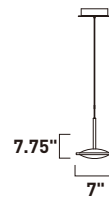

E21541-90BKGLD
Pendant

B