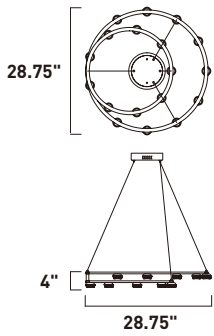

BUTTON

- Black and Gold finish combination
- Opal White Acrylic diffusers
- 3000K Color Temperature
- CRI 90
- Dimmable with Triac dimmers

E23166-75BKGLD
Pendant

A

ITEM #	FINISH	LAMPING	DIMENSION	LUMENS		Additional Information
				CRI	INIT. DEL.	
A E23166	75BKGLD	18 x 2.4W LED 3000K (Integrated)	28.75"L x 28.75"W x 4"H, 123.5"OAH	80	3024 1010	

Finish: Clear Acrylic (75) Black/Gold (BKGLD)