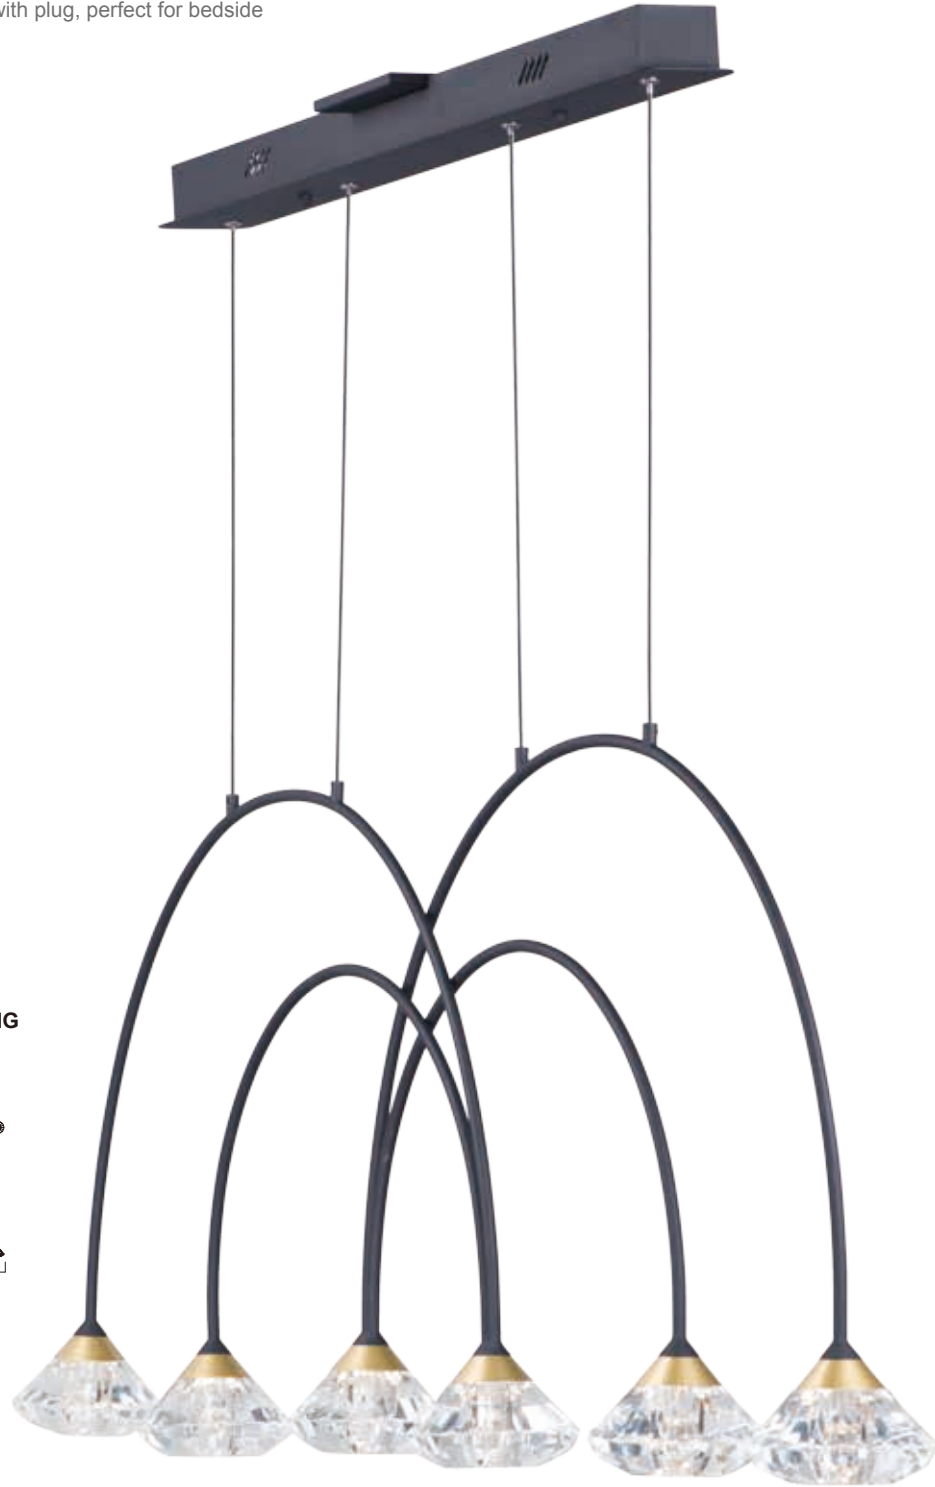

HOPE

- Clear Acrylic Diamond diffuses light
- Textured Black frames with Metallic Gold Accents
- Pivoting Pin Up Wall Sconce with plug, perfect for bedside
- 3000K Color Temperature
- CRI 80+
- Dimmable with Triac dimmers

A

ITEM #	FINISH	LAMPING	DIMENSION	LUMENS		Additional Information
				CRI	INIT. DEL.	
A E24806	75BKMG	6 x 3W PCB LED 3000K (Integrated)	54"L x 5.5"W x 19.25"H, 141.25"OAH	80+	1560 1260	

Finish: Clear Acrylic (75) Black/Metallic Gold (BKMG)