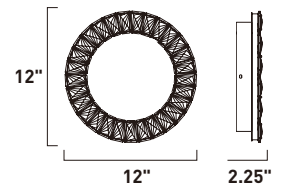

Finish: Crystal (20) Polished Chrome (PC)

E30561-20PC
Flush Mount

B

E30560-20PC
Wall Mount

C

	ITEM #	FINISH	LAMPING	DIMENSION	HCO	CRI	LUMENS		Additional Information
							INIT.	DEL.	
B	E30561	20PC	31W PCB LED 3000K (Integrated)	17"W x 2.5"H		90	2170	1620	
C	E30560	20PC	18.5W PCB LED 3000K (Integrated)	12"W x 12"H x 2.25"Ext.	6"	90	1295	820	