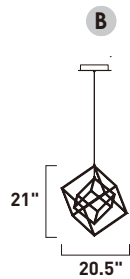

E30584-BKPC
Pendant