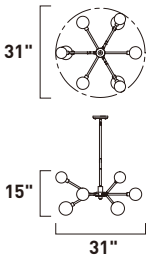

ITEM #	FINISH	LAMPING	DIMENSION	CRI	LUMENS	Additional Information
A	E24826	138PC	12 x 4W G9 LED 3000K (Incl.)	41.5"L x 41.5"W x 12.25"H, 52.75"OAH	90	5400	
B	E24823	138PC	9 x 4W G9 LED 3000K (Incl.)	31"L x 31"W x 15"H, 55"OAH	90	4050	

Finish: Smoke glass (138) Polished Chrome (PC)