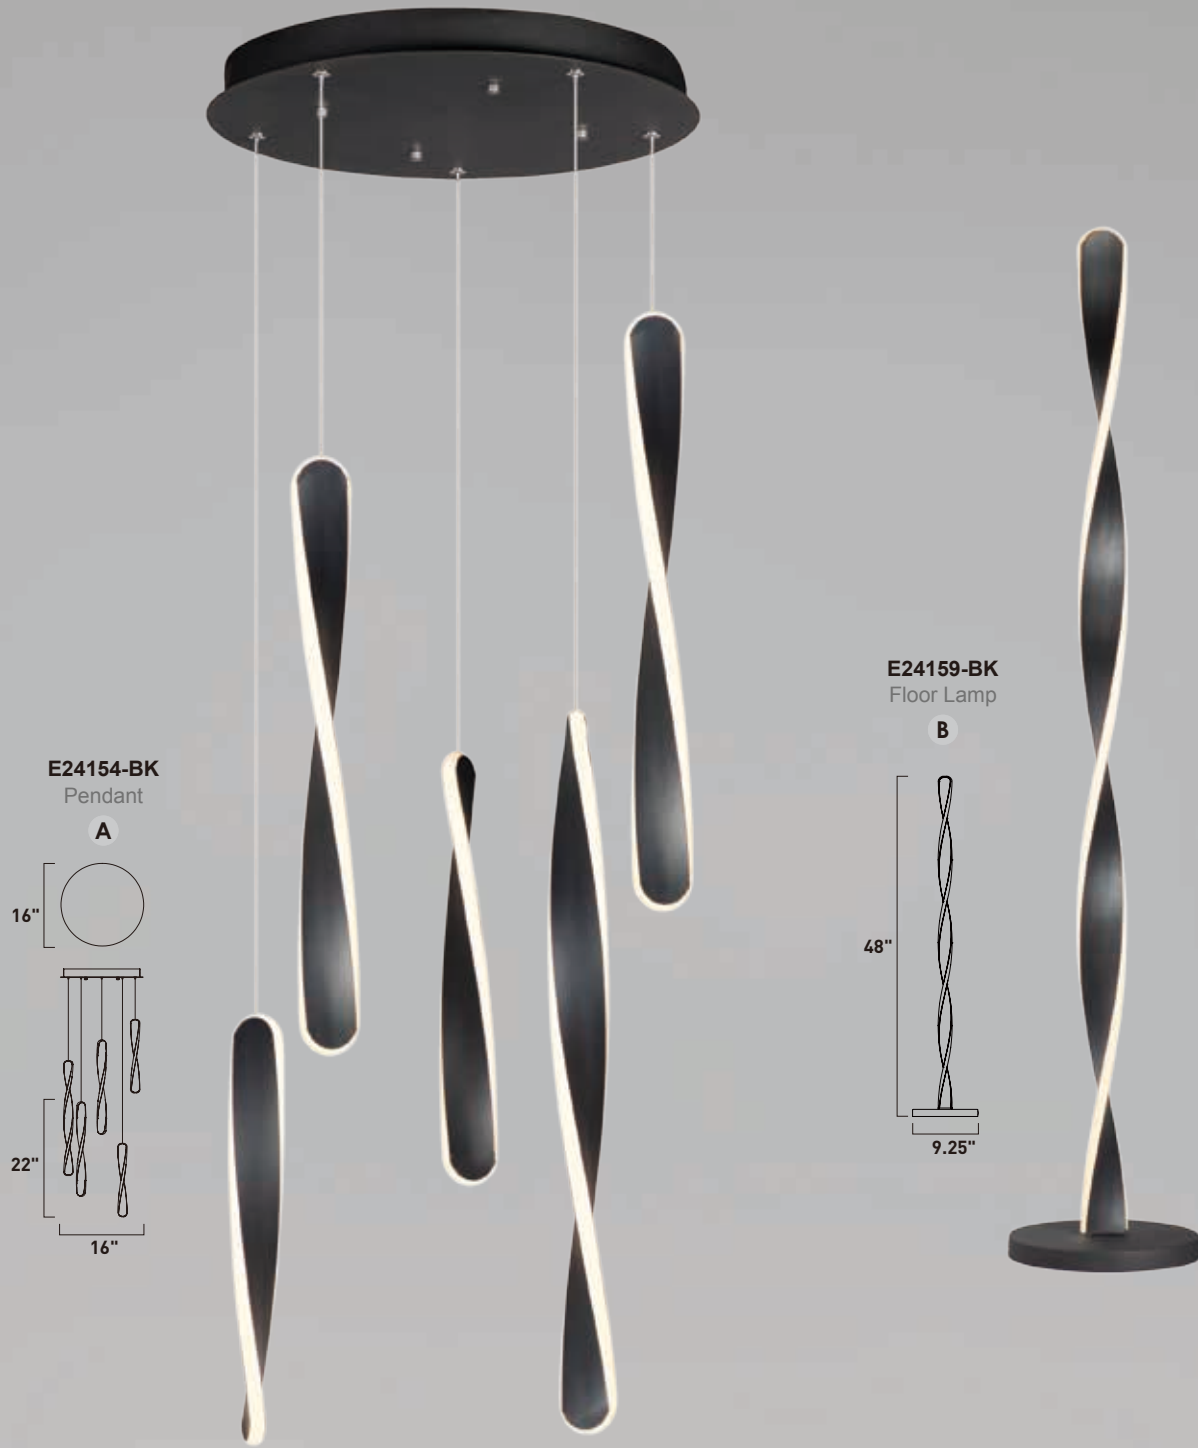

E24159-BK
Floor Lamp

PIROUETTE

- Twisted Aluminum construction in matte Black finish
- 3000K Color Temperature
- CRI 80+
- Dimmable with Triac dimmers

A