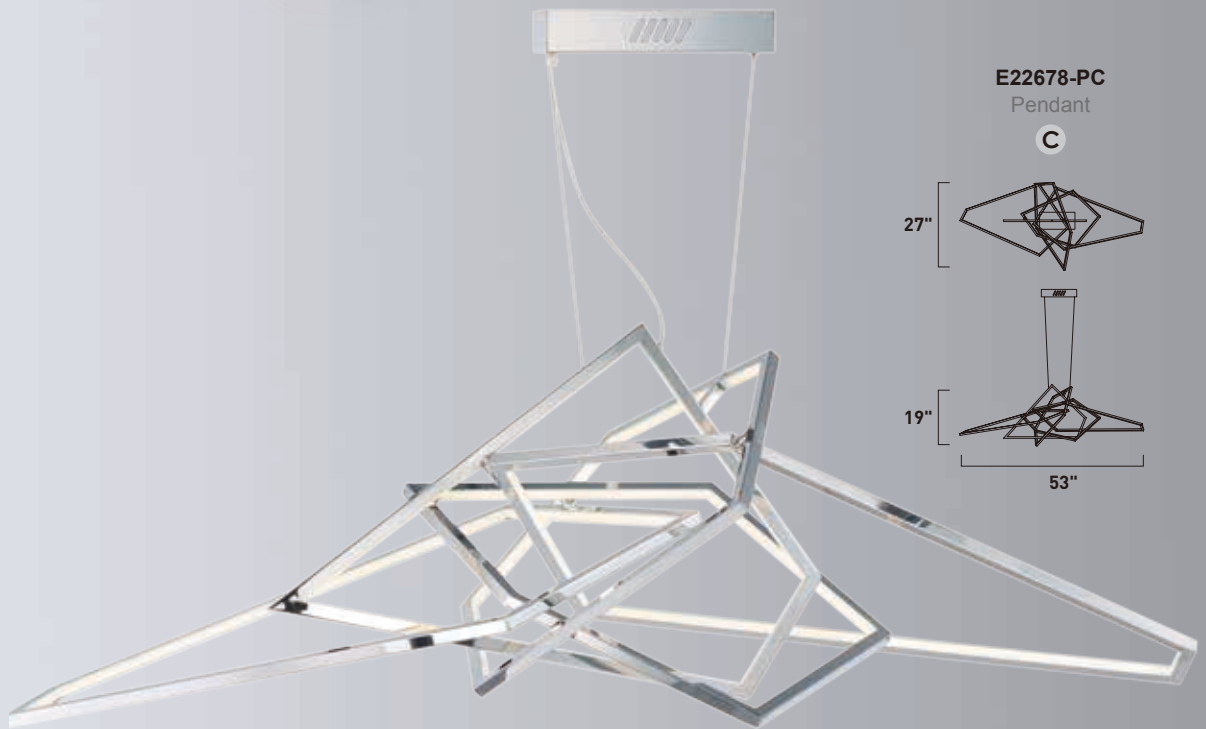

TRAPEZOID

- Unique sculptural lighting fixtures with integrated LED
- 3000K Color Temperature, CRI 90+
- Dimmable with Triac Dimmer

B

C

	ITEM #	FINISH	LAMPING	DIMENSION	HCO	CRI	LUMENS	Additional Information
B	E22674	PC	45W LED 3000K (Integrated)	20"W x 26.5"H x 13.75"Ext.	9.75"	90+	3150	
C	E22678	PC	68W LED 3000K (Integrated)	53"L x 27"W x 19"H, 139.5"OAH		90+	3000	

Finish: Polished Chrome (PC)