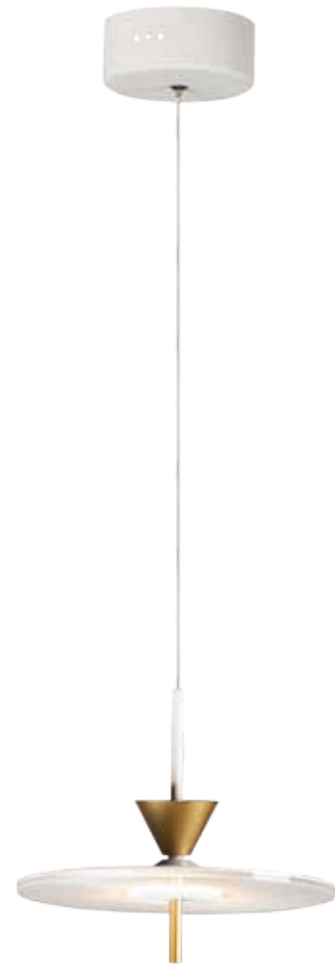

E24741-130MW

Pendant

B

	ITEM #	FINISH	LAMPING	DIMENSION	LUMENS			Additional Information
					CRI	INIT.	DEL.	
A	E24743	130MW	3 x 12W PCB LED 3000K (Integrated)	17"L x 17"W x 8.5"H, 126.75"OAH	80	2520	1400	
B	E24741	130MW	1 x 12W PCB LED 3000K (Integrated)	9.75"L x 9.75"W x 8.5"H, 126.75"OAH	80	840	550	

Finish: Etched Acrylic (130) Matte White (MW)