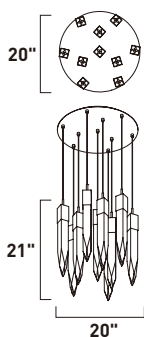

E24879-133PC
Floor Lamp

B

ITEM #	FINISH	LAMPING	DIMENSION	LUMENS			Additional Information
				CRI	INIT.	DEL.	
B E24879	133PC	30W PCB LED 3000K (Integrated)	29.5"L x 29.5"W x 55"H	90	2100	1000	

Finish: Patterned Acrylic (133) Polished Chrome (PC)

E31247-20BK, -20PC

Pendant

A

ITEM #	FINISH	LAMPING	DIMENSION	LUMENS			Additional Information
				CRI	INIT.	DEL.	
A E31247	20BK, 20PC	10 x 6W LED 3000K (Integrated)	20"L x 20"W x 21"H, 142"OAH	90+	5600	4760	