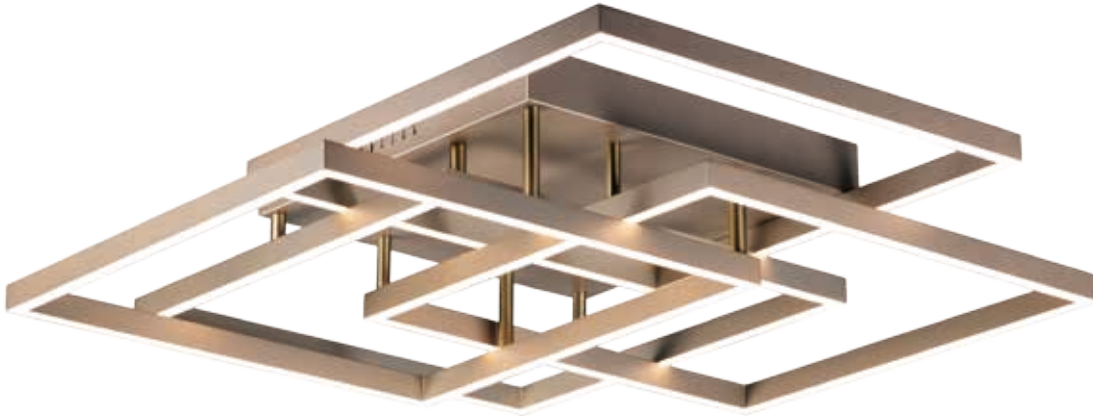

Finish: Champagne (CHP)

TRAVERSE

- Dimmable with Triac Dimmer
- 3000K Color Temperature
- CRI 80+

E21513-CHP
Flush Mount

A

E21518-CHP
Flush Mount

B

	ITEM #	FINISH	LAMPING	DIMENSION	CRI	LUMENS	Additional Information
A	E21513	CHP	86W PCB LED 3000K (Integrated)	35.5"L x 23.5"W x 6.75"H	80+	6020	
B	E21518	CHP	112W PCB LED 3000K (Integrated)	31"L x 31"W x 6"H	80+	7840	