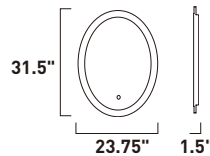

E42028-83
Mirror

D