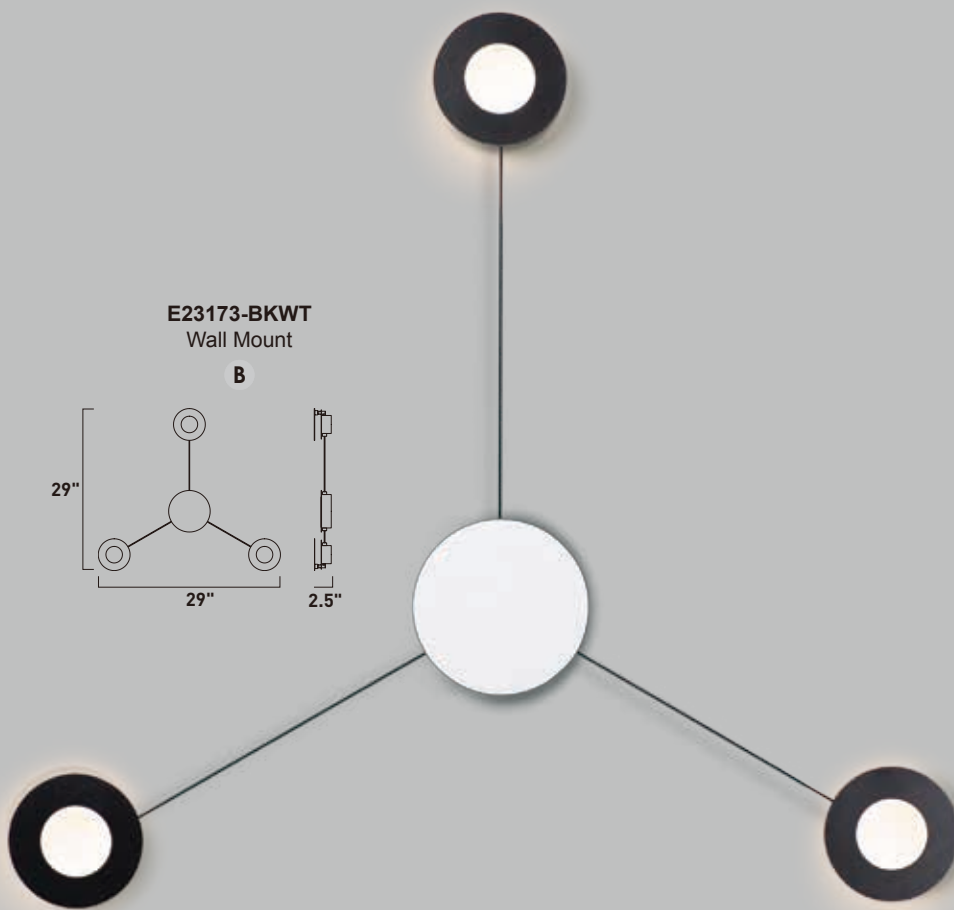

E23173-BKWT
Wall Mount

ITEM #	FINISH	LAMPING	DIMENSION	CRI	LUMENS		Additional Information	
					INIT.	DEL.		
A	E23172	BKWT	4.8W PCB LED 3000K (Integrated)	17.5"W x 24.5"H x 2.5"Ext.	80+	480	360	
B	E23173	BKWT	7.2W PCB LED 3000K (Integrated)	29"W x 29"H x 2.5"Ext.	80+	720	540	

Finish: Black/White (BKWT)