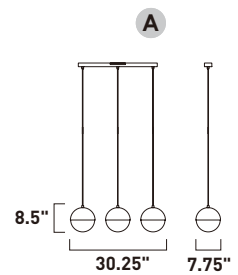

E20363-92BK, -92MG, -92SN
Pendant

ITEM #	FINISH	LAMPING	DIMENSION	LUMENS			Additional Information
				CRI	INIT.	DEL.	
A E20363	92BK, 92MG, 92SN	3 x 9W MB LED 3000K (Incl.)	30.25"L x 7.75"W x 8.5"H, 130.25"OAH	90	1890	1350	JA8 Bulb Incl.

Finish options: Satin White glass (92) Black (BK) Metallic Gold (MG) Satin Nickel (SN)