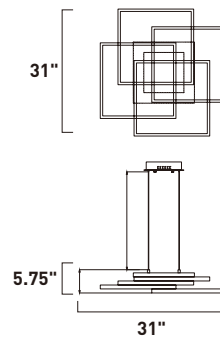

E21516-CHP
Pendant

ITEM #	FINISH	LAMPING	DIMENSION	CRI	LUMENS	Additional Information
A E21516	CHP	112W PCB LED 3000K (Integrated)	31"W x 5.75"H, 127"OAH	80+	7840	

Finish: Champagne (CHP)