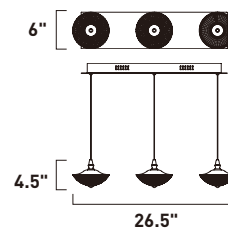

ITEM #	FINISH	LAMPING	DIMENSION	CRI	LUMENS	Additional Information
A	E23154	126BRZGLD	3 x 4W PCB LED 3000K (Integrated)	26.5"L x 6"W x 4.5"H, 126"OAH	80	840	

Finish: Prismatic Clear glass (126) Bronze/Gold (BRZGLD)