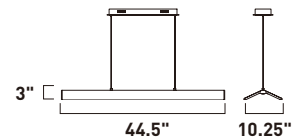

E24334-BKPC
Pendant

	ITEM #	FINISH	LAMPING	DIMENSION	CRI	LUMENS	Additional Information
A	E24333	BKPC	36W LED 3000K (Integrated)	34.75"L x 10.25"W x 3"H, 124"OAH	80	2520	
B	E24334	BKPC	48W LED 3000K (Integrated)	44.5"L x 10.25"W x 3"H, 124"OAH	80	3360	

Finish: Black/Polished Chrome (BKPC)