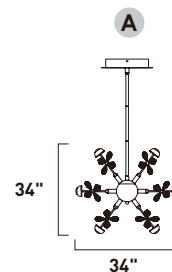

E24795-20PC
Pendant

ITEM #	FINISH	LAMPING	DIMENSION	LUMENS			Additional Information
				CRI	INIT.	DEL.	
A E24795	20PC	88 x 1.2W LED 3000K (Integrated)	34"L x 34"W x 34"H, 63.75"OAH	90	7392	3630	

Finish: Crystal (20) Polished Chrome (PC)