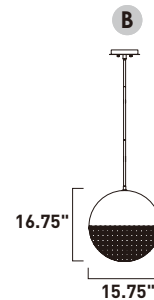

ECLIPSE

- 3000K Color Temperature
- CRI 90
- Dimmable with Triac dimmers

	ITEM #	FINISH	LAMPING	DIMENSION	CRI	LUMENS		Additional Information
						INIT.	DEL.	
A	E31228	20PC	32W PCB LED 3000K (Integrated)	20"W x 21"H, 65"OAH	90	2240	2350	
B	E31225	20PC	29.5W PCB LED 3000K (Integrated)	15.75"W x 16.75"H, 60"OAH	90	2065	2020	

Finish: Crystal (20) Polished Chrome (PC)