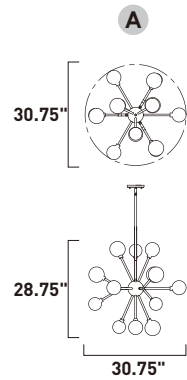

E24828-138PC
Pendant

	ITEM #	FINISH	LAMPING	DIMENSION	CRI	LUMENS	Additional Information
A	E24828	138PC	15 x 4W G9 LED 3000K (Incl.)	30.75"L x 30.75"W x 28.75"H, 61.75"OAH	90	6750	

Finish: Smoke glass (138) Polished Chrome (PC)