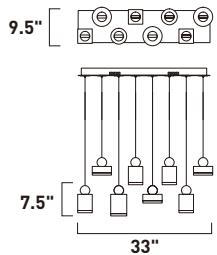

A

ITEM #	FINISH	LAMPING	DIMENSION	LUMENS		Additional Information
				CRI	INIT. DEL.	
A E20867	75BKGLD	51W PCB LED 3000K (Integrated)	33"L x 9.5"W x 7.5"H, 129.5"OAH	80+	3570 2490	  

Finish: Clear Acrylic (75) Black/Gold (BKGLD)