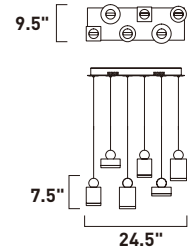

ITEM #	FINISH	LAMPING	DIMENSION	LUMENS			Additional Information
				CRI	INIT.	DEL.	
B E20866	75BKGLD	38.8W PCB LED 3000K (Integrated)	24.5"L x 9.5"W x 7.5"H, 129.5"OAH	80+	2716	1940	

Finish: Clear Acrylic (75) Black/Gold (BKGLD)