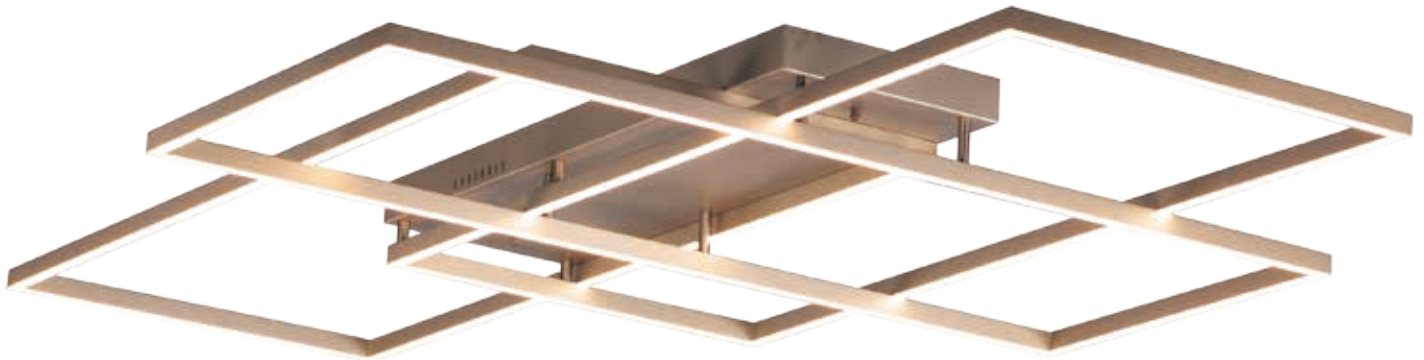

C

ITEM #	FINISH	LAMPING	DIMENSION	CRI	LUMENS	Additional Information
C E21519	CHP	147W PCB LED 3000K (Integrated)	67.75"L x 67.75"W x 4.75"H	80+	10290	
Finish: Champagne (CHP)