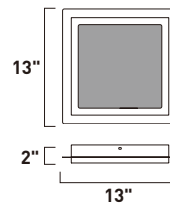

E24601-122PC
Flush Mount

	ITEM #	FINISH	LAMPING	DIMENSION	CRI	LUMENS		Additional Information
						INIT.	DEL.	
A	E24600	122PC	25.6W LED 3000K (Integrated)	13.75"L x 13.75"W x 2"H	90	1790	1200	
B	E24601	122PC	25.6W LED 3000K (Integrated)	13"L x 13"W x 2"H	90	1790	1200	

Finish: Clear Crystal (122) Polished Chrome (PC)