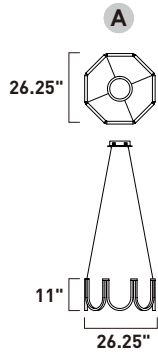

- Rich Brushed Champagne finish
- Stainless Steel construction
- 3000K Color Temperature
- CRI 90+
- Dimmable with Triac dimmers

	ITEM #	FINISH	LAMPING	DIMENSION	LUMENS			Additional Information
					CRI	INIT.	DEL.	
A	E24853	BCN	47W PCB LED 3000K (Integrated)	26.25"L x 26.25"W x 11"H, 130"OAH	90	3276	1880	
B	E24854	BCN	58.5W PCB LED 3000K (Integrated)	32"L x 32"W x 11"H, 128"OAH	90	4095	2340	

Finish: Brushed Champagne (BCN)