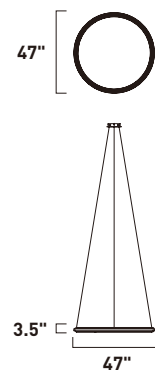

Pendant

B

	ITEM #	FINISH	LAMPING	DIMENSION	CRI	LUMENS	Additional Information
A	E24344	BGM	56W PCB LED 3000K (Integrated)	39.5"L x 39.5"W x 3.5"H, 121"OAH	90	2240	
B	E24346	BGM	65W PCB LED 3000K (Integrated)	47"L x 47"W x 3.5"H, 122.75"OAH	90	4800	