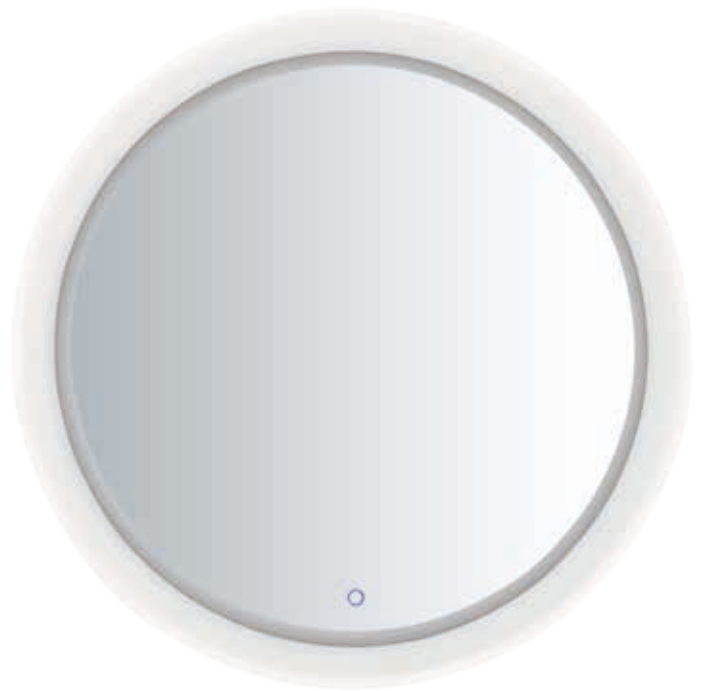

E42024-83
Mirror

C