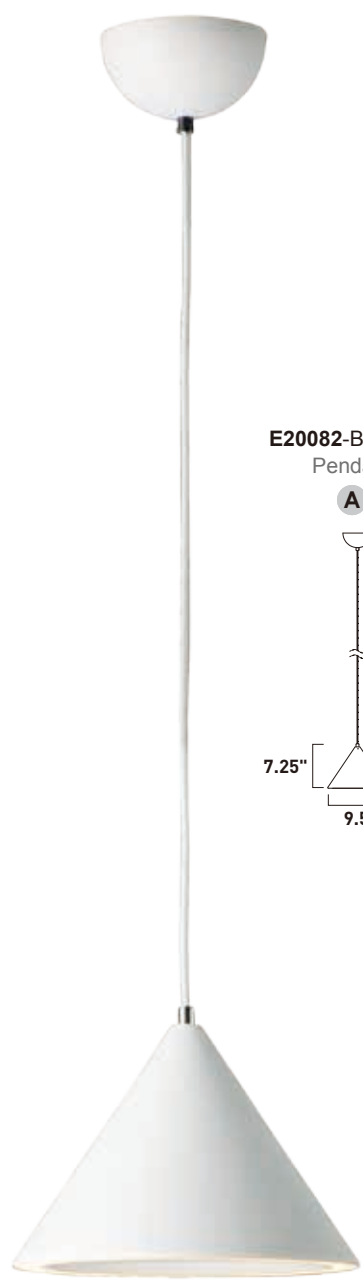

ABYSS

- Available in matte Black or Matte White finish
- Double shade creates unique ring of light
- Coordinating fiber cords match the fixture finish
- 3000K Color Temperature
- CRI 80+
- Dimmable with Triac dimmers