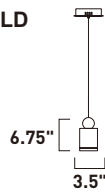

B

C

D

ITEM #	FINISH	LAMPING	DIMENSION	LUMENS	CRI	INIT.	DEL.	Additional Information
B	E20860	75BKGLD	5W PCB LED 3000K (Integrated)	3.5"L x 3.5"W x 6.75"H, 128.5"OAH	80+	350	240	
C	E20861	75BKGLD	7.2W PCB LED 3000K (Integrated)	4.75"L x 4.75"W x 4.25"H, 125.75"OAH	80+	504	450	
D	E20862	75BKGLD	7.2W PCB LED 3000K (Integrated)	4"L x 4"W x 7.5"H, 129"OAH	80+	504	450	

Finish: Clear Acrylic (75) Black/Gold (BKGLD)