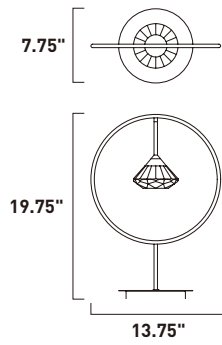

D

C

	ITEM #	FINISH	LAMPING	DIMENSION	HCO	CRI	LUMENS		Additional Information
							INIT.	DEL.	
C	E24800	75BKMG	1 x 3W PCB LED 3000K (Integrated)	13.75"W x 16"H x 6"Ext.	2.25"	80+	330	210	
D	E24808	75BKMG	1 x 3W PCB LED 3000K (Integrated)	13.75"L x 7.75"W x 19.75"H		80+	330	210	

Finish: Clear Acrylic (75) Black/Metallic Gold (BKMG)