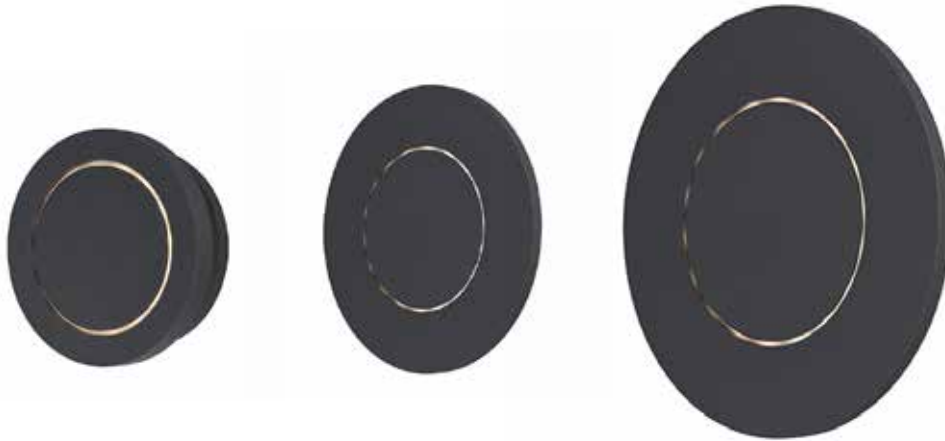

ALUMILUX™ | WALL SCONCE

E41380 | E41381 | E41382

- ETL/cETL IP65
- LED 3000K, CRI 90+
- Wet Location
- Title 24 for outdoor use

Job Name : _____
 Job Type : _____
 Quantity : _____
 Comments : _____

PRODUCT DESCRIPTION

Bring the outdoors inside with our line of Architectural high quality interior and exterior wall sconces. European in design and machined out of blocks of solid Aluminum, these sconces have both the look and quality expected for the discriminate buyer. High powered LEDs create dramatic light effects and most are approved for wet location applications.

MEASUREMENT

MODEL	DIMENSION	HCO	HANGING WEIGHT
E41380	5.25"D x 5.25"D x 1.75"EXT	2.75"	1.32 LB
E41381	7"D x 7"D x 1.75"EXT	3.50"	2.20 LB
E41382	11.75"D x 11.75"D x 2.75"EXT	6.00"	5.06 LB

LAMPING

MODEL	BULB TYPE	CRI	LUMENS	INIT. DEL	COL TEMP.	DIMMABLE	INPUT
E41380	(1) 6W PCB LED (Integrated)	80+	600	295	3000K	No	120V
E41381	(1) 8W PCB LED (Integrated)	80+	800	505	3000K	No	120V
E41382	(1) 15W PCB LED (Integrated)	80+	1500	1250	3000K	No	120V

FINISHES OPTIONS:

- Bronze (BZ)
- White (WT)

MATERIAL:
Aluminum

AVAILABLE SIZES:

5.25" | 7" | 11.75"

RATINGS:

- ETL cETL IP65
- Wet Location
- ADA
- Title 24 (For Outdoor Use)

ADDITIONAL: