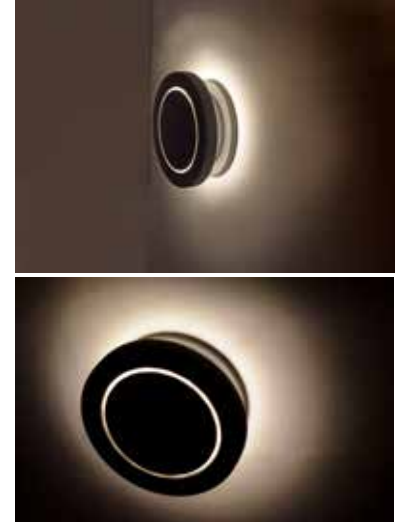

ALUMILUX™ | WALL SCONCE

E41380 | E41381 | E41382

- ETL/cETL IP65
- LED 3000K, CRI 90+
- Wet Location
- Title 24 for outdoor use

Job Name : _____
 Job Type : _____
 Quantity : _____
 Comments : _____

PRODUCT DESCRIPTION

Bring the outdoors inside with our line of Architectural high quality interior and exterior wall sconces. European in design and machined out of blocks of solid Aluminum, these sconces have both the look and quality expected for the discriminate buyer. High powered LEDs create dramatic light effects and most are approved for wet location applications.

MEASUREMENT

MODEL	DIMENSION	HCO	HANGING WEIGHT
E41380	5.25"D x 5.25"D x 1.75"EXT	2.75"	1.32 LB
E41381	7"D x 7"D x 1.75"EXT	3.50"	2.20 LB
E41382	11.75"D x 11.75"D x 2.75"EXT	6.00"	5.06 LB

LAMPING

MODEL	BULB TYPE	CRI	LUMENS	INIT. DEL	COL TEMP.	DIMMABLE	INPUT
E41380	(1) 6W PCB LED (Integrated)	80+	600	295	3000K	No	120V
E41381	(1) 8W PCB LED (Integrated)	80+	800	505	3000K	No	120V
E41382	(1) 15W PCB LED (Integrated)	80+	1500	1250	3000K	No	120V

FINISHES OPTIONS:

- Bronze (BZ)
- White (WT)

MATERIAL:
Aluminum

AVAILABLE SIZES:

5.25" | 7" | 11.75"

RATINGS:

- ETL cETL IP65
- Wet Location
- ADA
- Title 24 (For Outdoor Use)

ADDITIONAL: