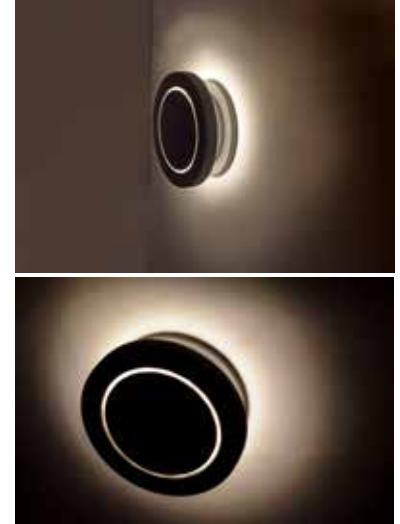

ALUMILUX™ | WALL SCONCE

E41380 | E41381 | E41382

- ETL/cETL IP65
- LED 3000K, CRI 90+
- Wet Location
- Title 24 for outdoor use

Job Name : _____
 Job Type : _____
 Quantity : _____
 Comments : _____

PRODUCT DESCRIPTION

Bring the outdoors inside with our line of Architectural high quality interior and exterior wall sconces. European in design and machined out of blocks of solid Aluminum, these sconces have both the look and quality expected for the discriminate buyer. High powered LEDs create dramatic light effects and most are approved for wet location applications.

MEASUREMENT

MODEL	DIMENSION	HCO	HANGING WEIGHT
E41380	5.25"D x 5.25"D x 1.75"EXT	2.75"	1.32 LB
E41381	7"D x 7"D x 1.75"EXT	3.50"	2.20 LB
E41382	11.75"D x 11.75"D x 2.75"EXT	6.00"	5.06 LB

LAMPING

MODEL	BULB TYPE	CRI	LUMENS	INIT. DEL	COL TEMP.	DIMMABLE	INPUT
E41380	(1) 6W PCB LED (Integrated)	80+	600	295	3000K	No	120V
E41381	(1) 8W PCB LED (Integrated)	80+	800	505	3000K	No	120V
E41382	(1) 15W PCB LED (Integrated)	80+	1500	1250	3000K	No	120V

FINISHES OPTIONS:

- Bronze (BZ)
- White (WT)

MATERIAL:

Aluminum

AVAILABLE SIZES:

5.25" | 7" | 11.75"

RATINGS:

- ETL cETL IP65
- Wet Location
- ADA
- Title 24 (For Outdoor Use)