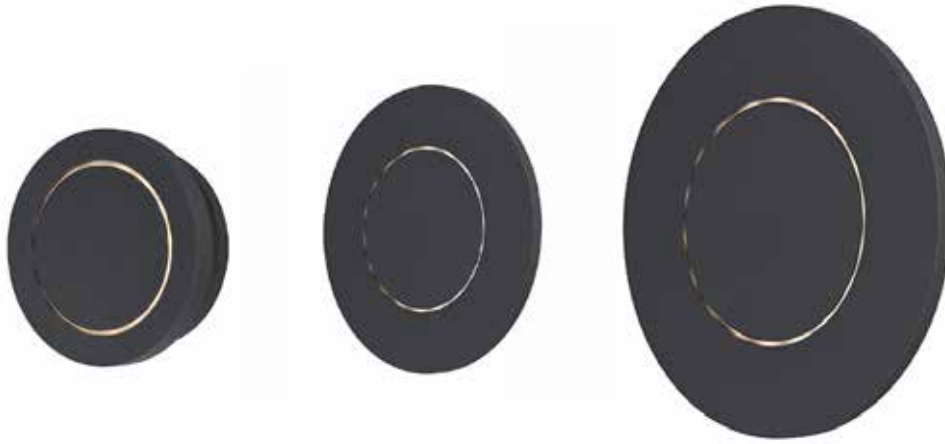

ALUMILUX™ | WALL SCONCE

E41380 | E41381 | E41382

- ETL/cETL IP65
- LED 3000K, CRI 90+
- Wet Location
- Title 24 for outdoor use

Job Name : _____
 Job Type : _____
 Quantity : _____
 Comments : _____

PRODUCT DESCRIPTION

Bring the outdoors inside with our line of Architectural high quality interior and exterior wall sconces. European in design and machined out of blocks of solid Aluminum, these sconces have both the look and quality expected for the discriminate buyer. High powered LEDs create dramatic light effects and most are approved for wet location applications.

MEASUREMENT

MODEL	DIMENSION	HCO	HANGING WEIGHT
E41380	5.25"D x 5.25"D x 1.75"EXT	2.75"	1.32 LB
E41381	7"D x 7"D x 1.75"EXT	3.50"	2.20 LB
E41382	11.75"D x 11.75"D x 2.75"EXT	6.00"	5.06 LB

LAMPING

MODEL	BULB TYPE	CRI	LUMENS	INIT. DEL	COL TEMP.	DIMMABLE	INPUT
E41380	(1) 6W PCB LED (Integrated)	80+	600	295	3000K	No	120V
E41381	(1) 8W PCB LED (Integrated)	80+	800	505	3000K	No	120V
E41382	(1) 15W PCB LED (Integrated)	80+	1500	1250	3000K	No	120V

FINISHES OPTIONS:

- Bronze (BZ)
- White (WT)

MATERIAL:

Aluminum

AVAILABLE SIZES:

5.25" | 7" | 11.75"

RATINGS:

- ETL cETL IP65
- Wet Location
- ADA
- Title 24 (For Outdoor Use)