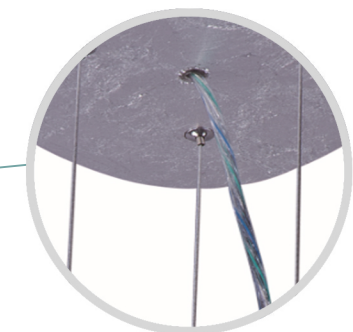

The PALETTE

E20785-SF

Adjustable up to 120" inches

Can be hung as a ceiling or wall mount

Flat aluminum palette finished in Silver Foil paint

Dimmable, high powered, 5 watt LED modules