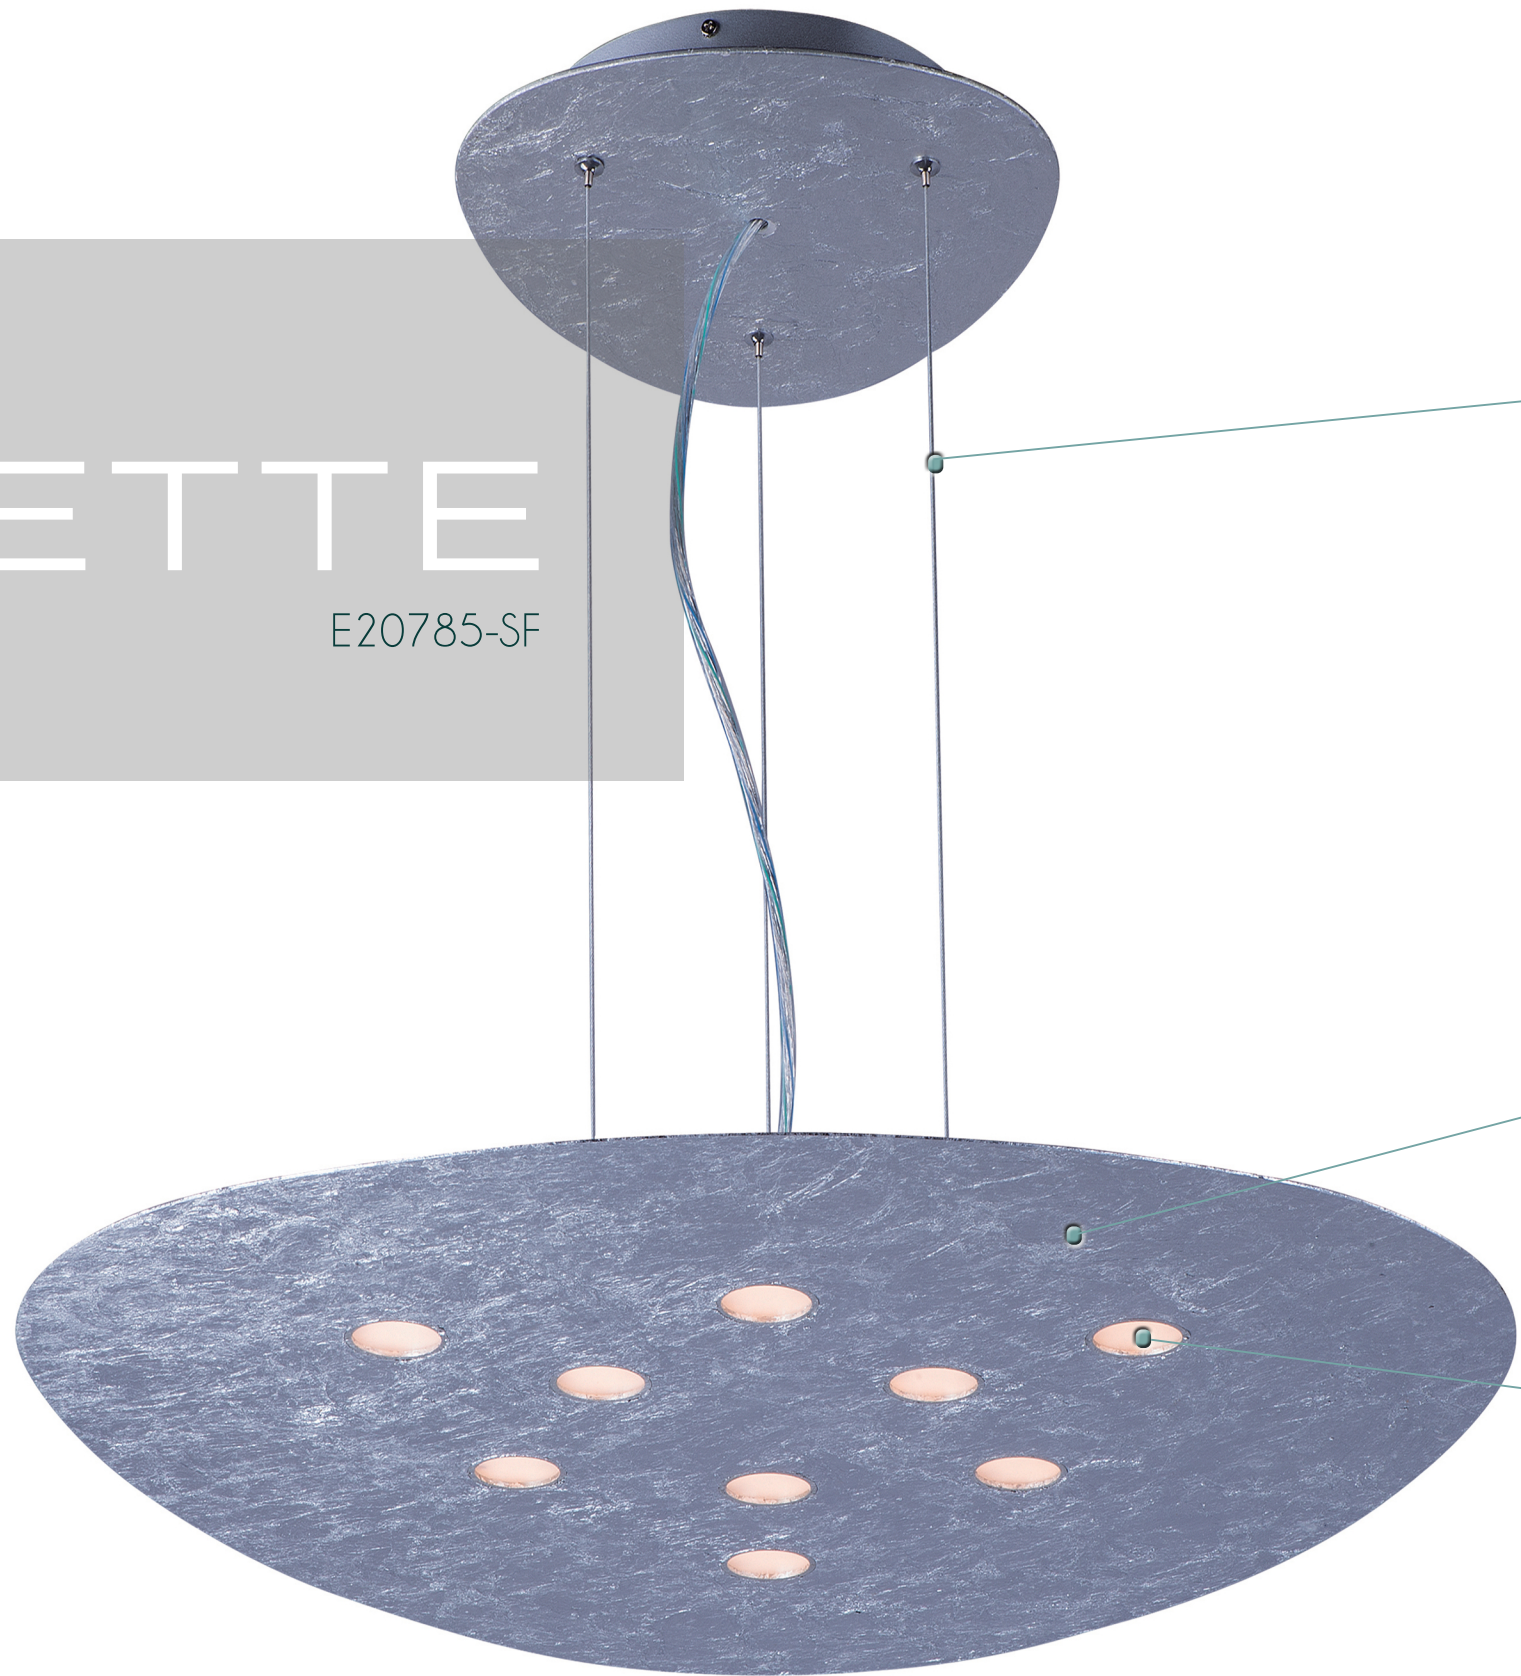

The PALETTE

E20785-SF

Adjustable up to 120" inches

Can be hung as a ceiling or wall mount

Flat aluminum palette finished in Silver Foil paint

Dimmable, high powered, 5 watt LED modules