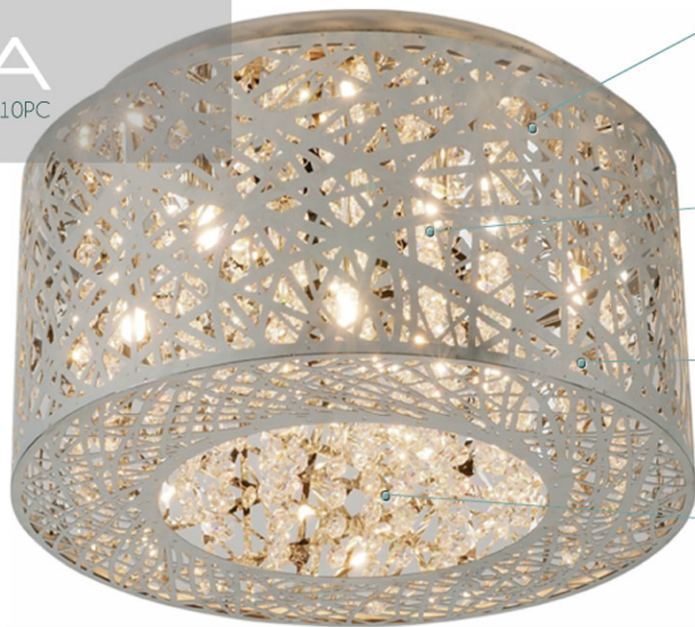

The  
**INCA**  
E21300-10PC

Polished Chrome  
finish also available  
in Oil Rubbed Bronze

G9 Xenon bulb  
included, G9 LED  
bulb upgrade  
optional

Laser cut web  
detail

Inner crystal lining  
in Clear