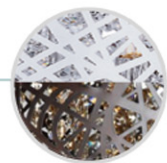

The  
**INCA**  
E21300-10PC

Polished Chrome  
finish also available  
in Oil Rubbed Bronze

G9 Xenon bulb  
included, G9 LED  
bulb upgrade  
optional

Laser cut web  
detail

Inner crystal lining  
in Clear