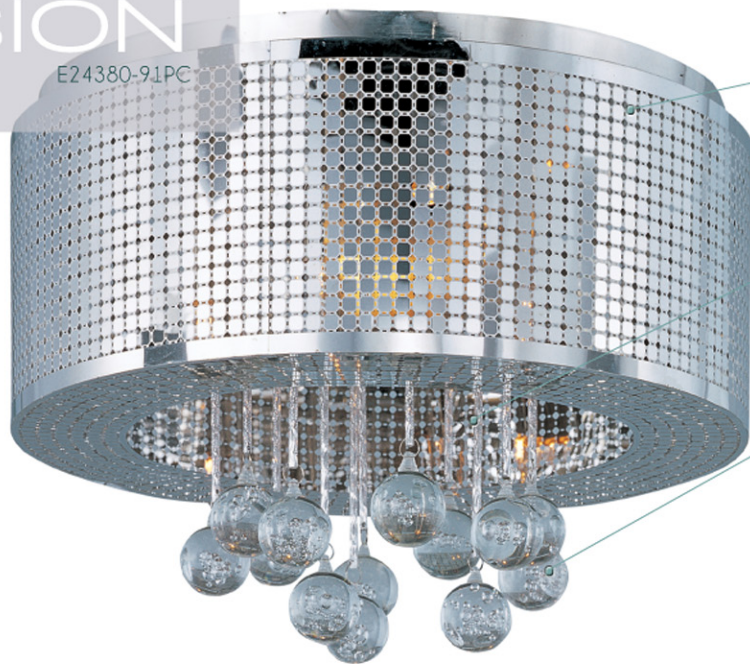

The
ILLUSION

E24380-91PC

Polished Chrome stainless steel frames etched in a geometric pattern

Bright-cut twisted aluminum tubes

Round Crystal bubble orbs