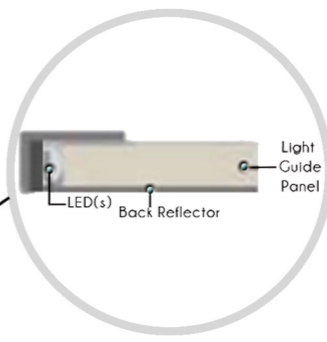

Adjustable up to 120" inches

Available in Bronze or Polished Chrome finish

Frosted acrylic fonts are lit for accent lighting

Edge lit technology for soft even LED illumination