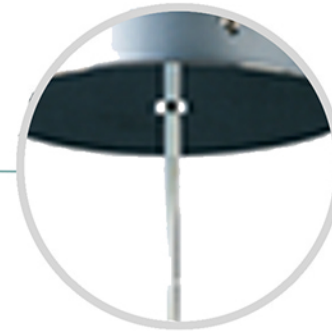

Satin Nickel canopy

Adjustable up to 120" inches

Exterior Clear glass cylinder and interior Frost glass cylinder

Accented by Polished Chrome ring spacers