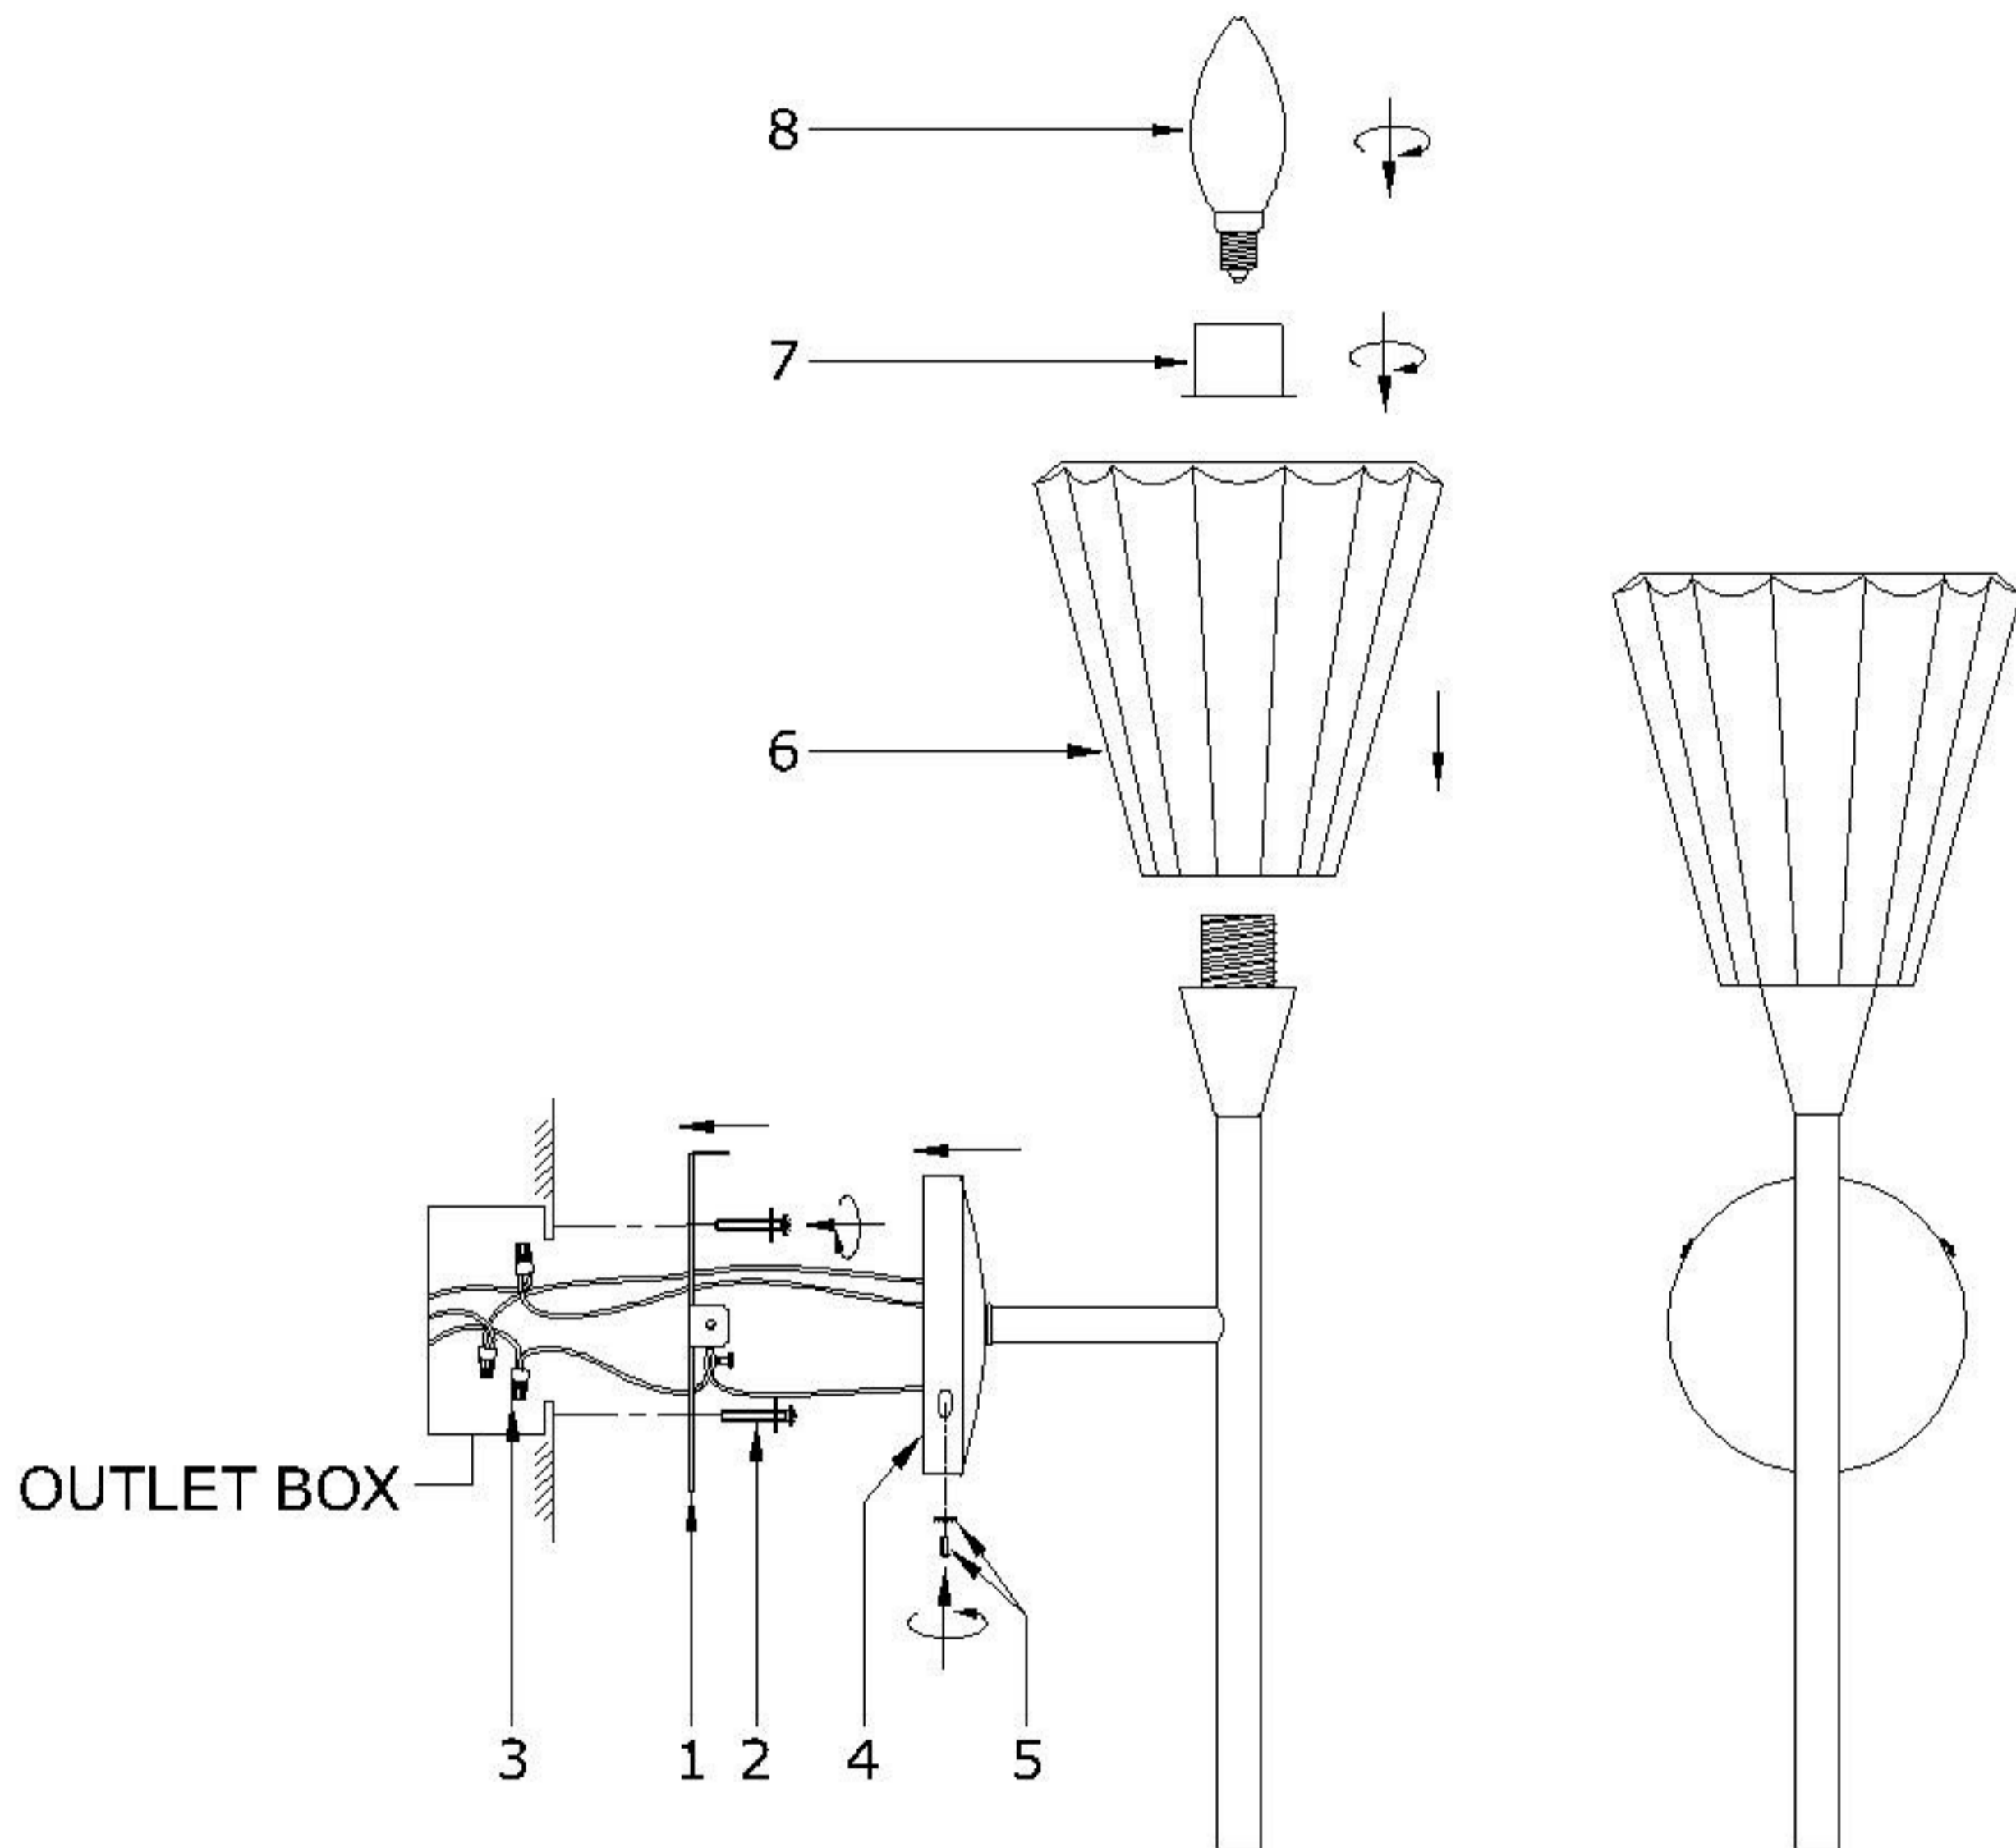

# INSTALLATION INSTRUCTION

Item No. : E20191

## FEATURE

- Lamp Type: E12 MAX 60W 120V~ 60HZ
- The lamp for indoor use only