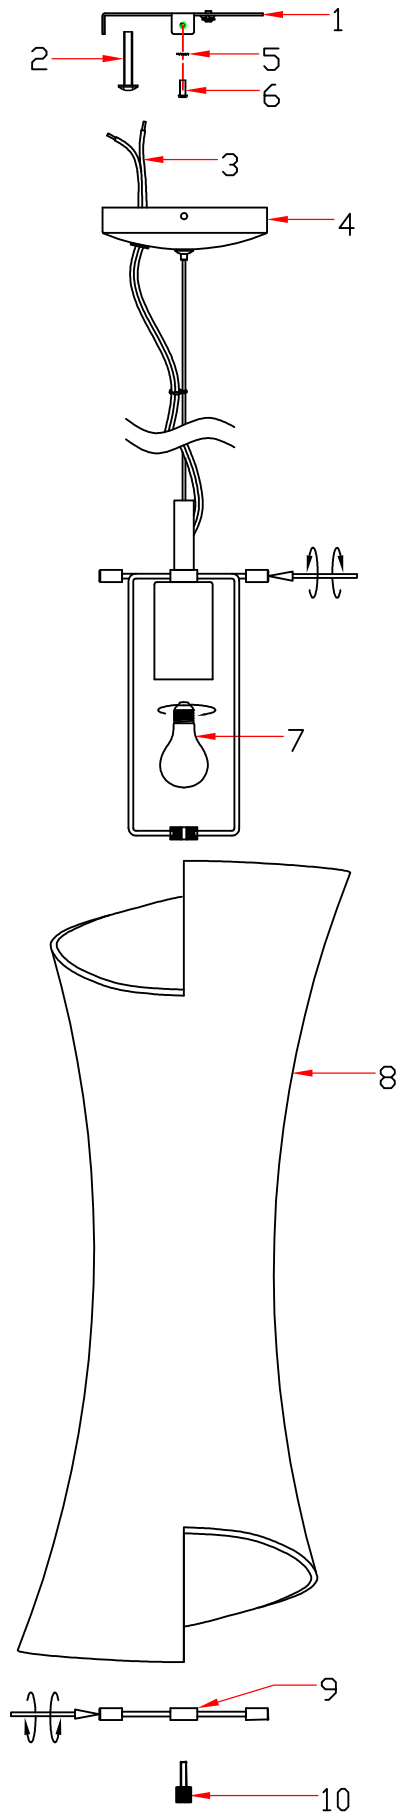

INSTALLATION INSTRUCTION

Item No.: P1232-1L

FEATURE

● Lamp Type: E26 1 x Max. 100W