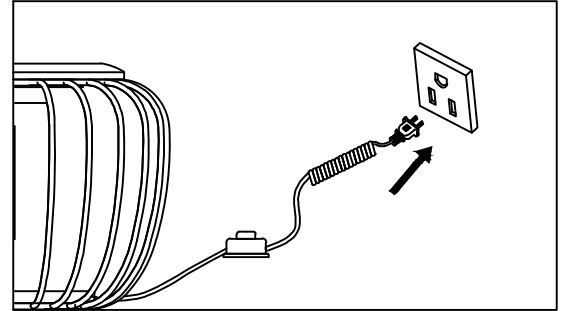

Step1 :put the electric plug into the socket.

2.)