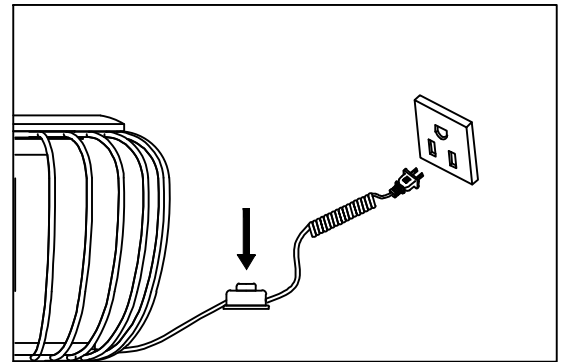

WARNING: Wires need to be connected to driver found in canopy and should not be connected directly to power source or a short may occur.

Bulbs (Not included):1*LED*7.2W

Locate all hardware & components before discarding packaging

1.)

Step1 :put the electric plug into the socket.

2.)

Step1 :pressed the switch to turn on light

Cleaning & Care:
Clean with soft cloth and a mild detergent.
Do not use abrasive cleaner.