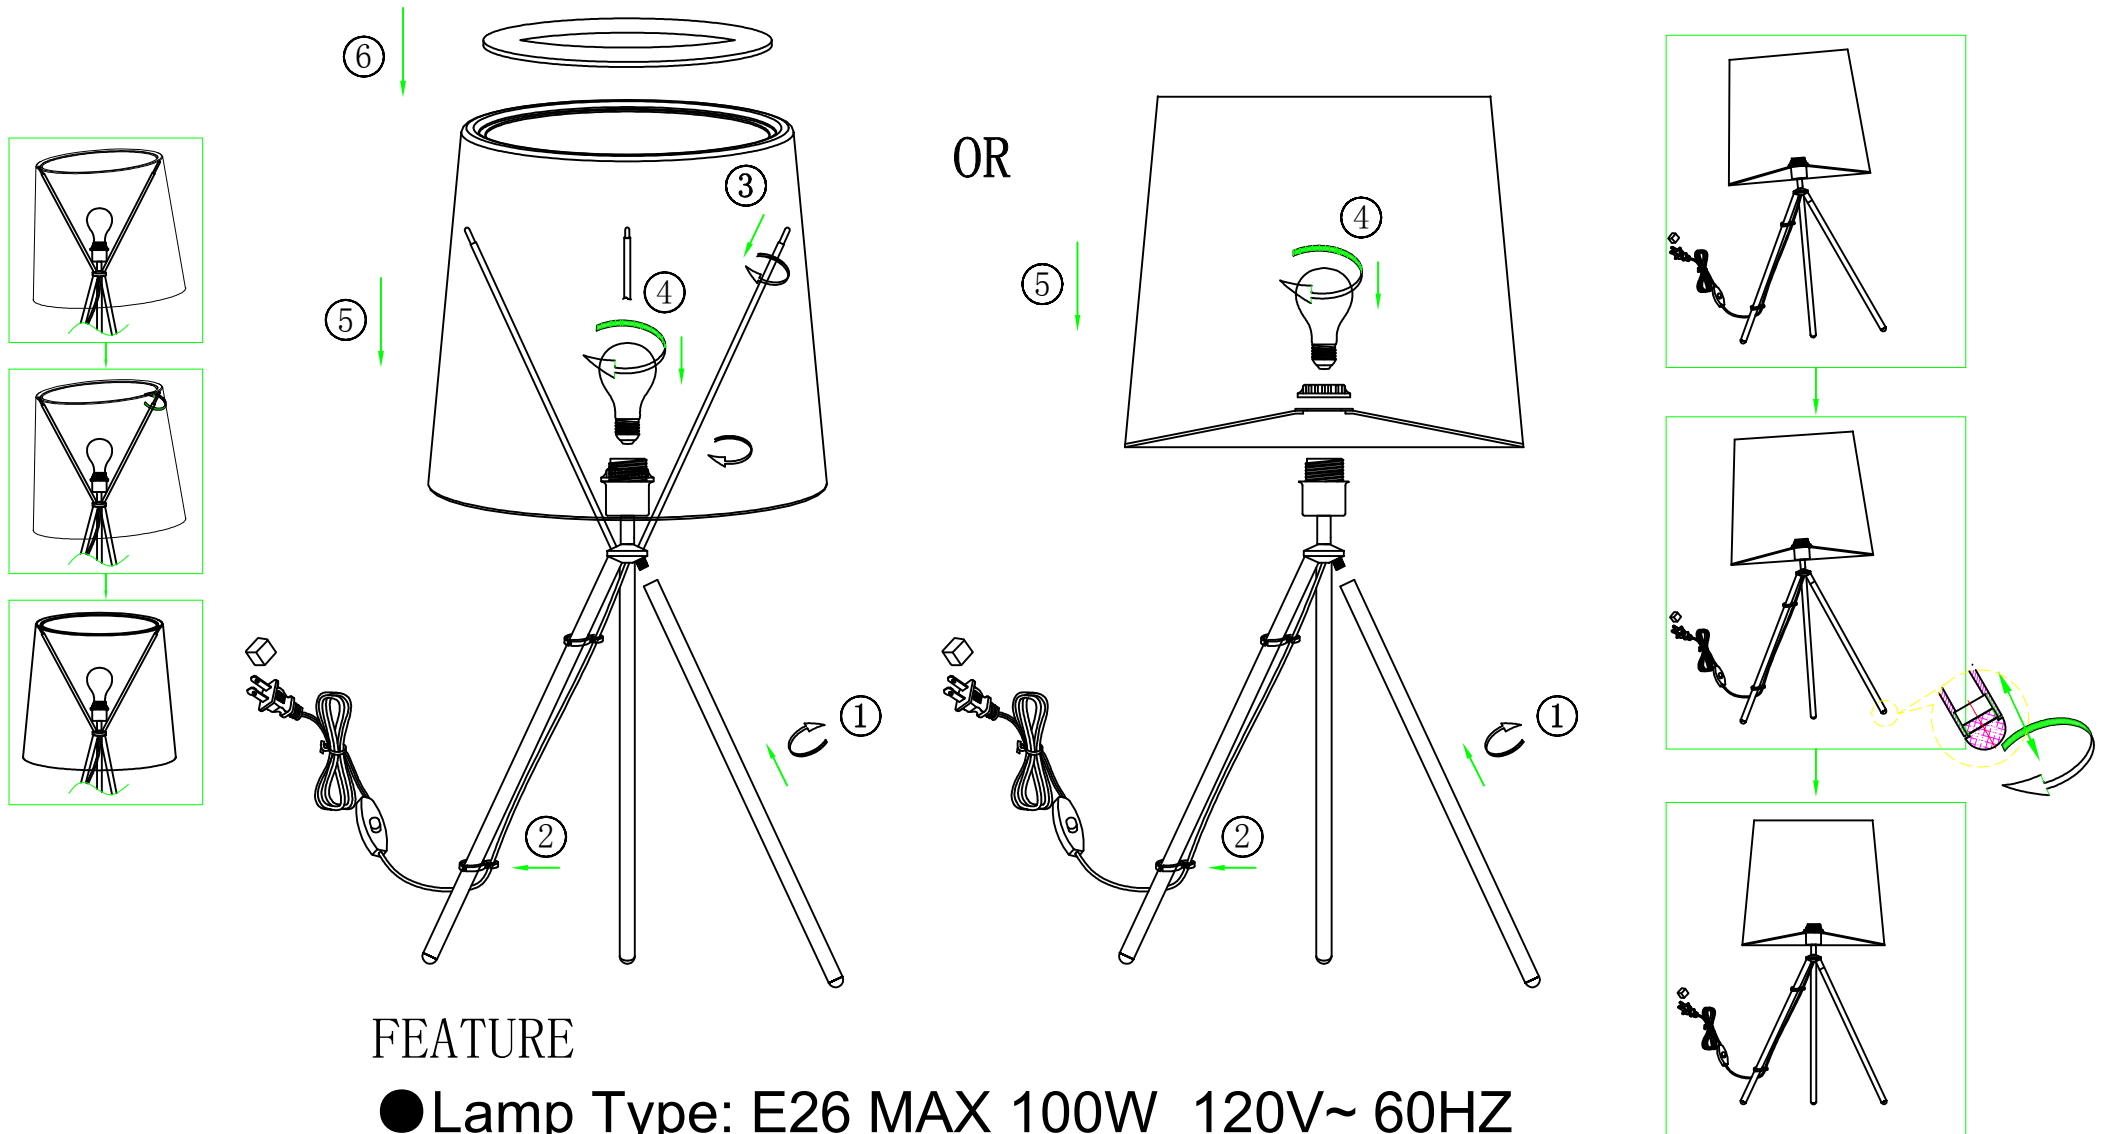

# INSTALLATION INSTRUCTION

Item No. : E22707-77

## FEATURE

● Lamp Type: E26 MAX 100W 120V~ 60HZ

The lamp is for indoor use only