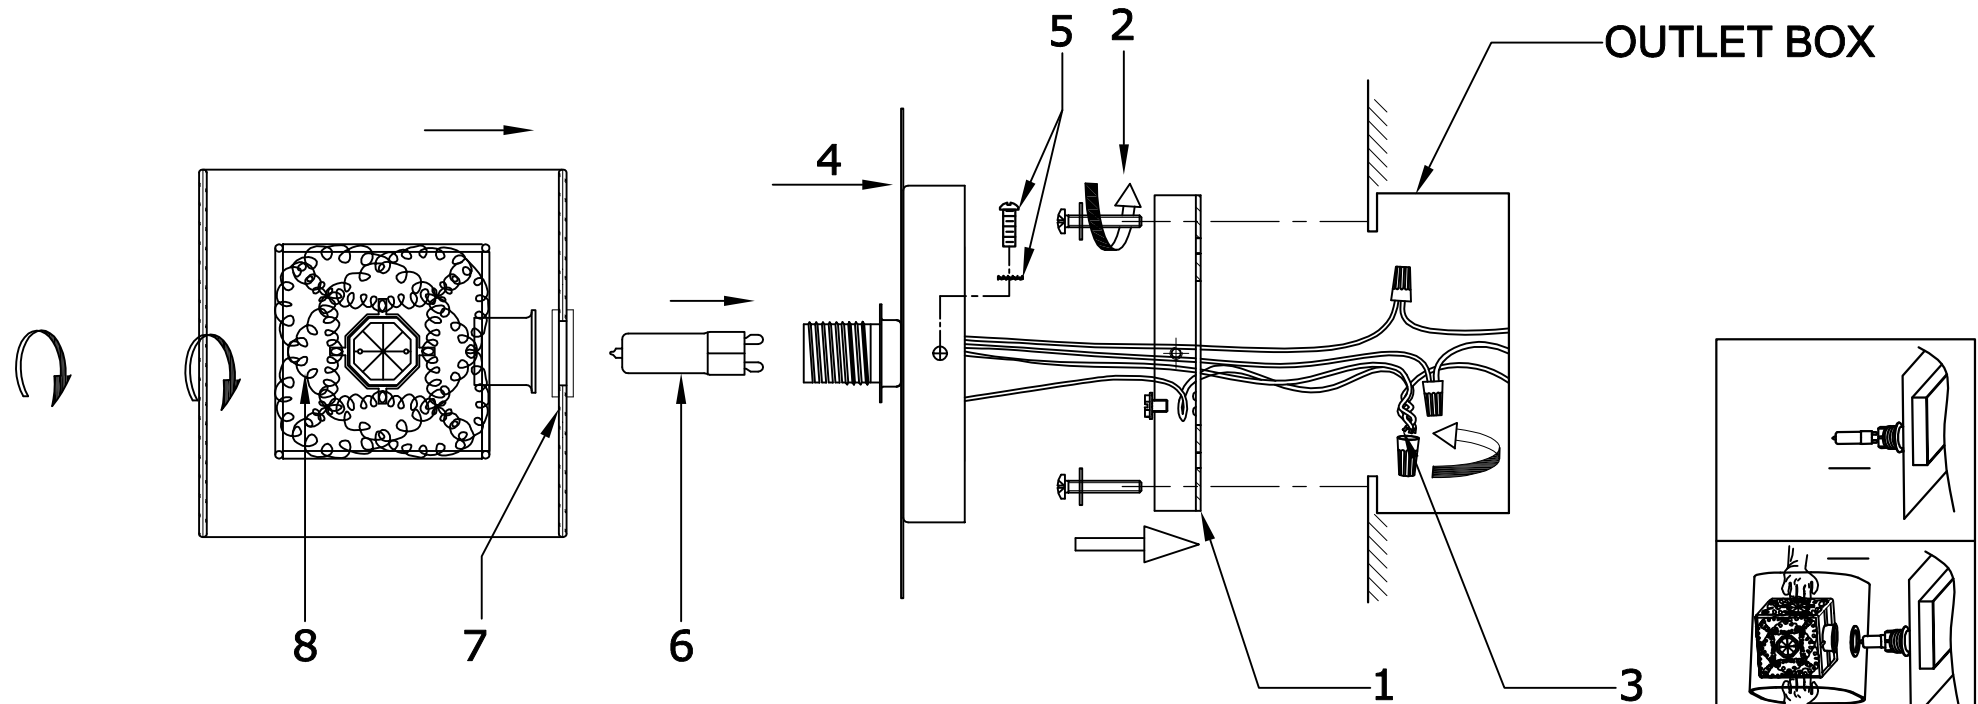

# INSTALLATION INSTRUCTION

E22830-18SVPC

## FEATURE

● Lamp Type: G9 MAX 40W 120V~ 60HZ

The lamp is for indoor use only