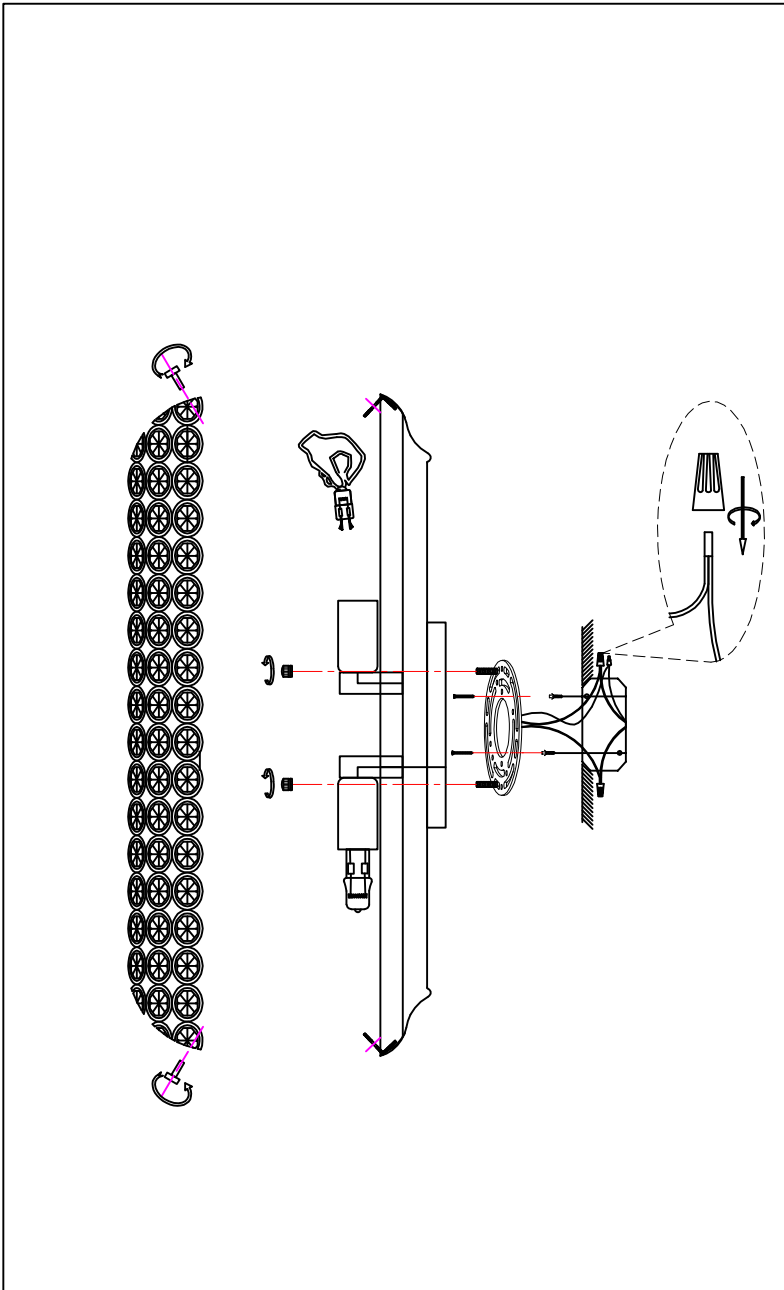

# Contemporary Lighting

PRODUCT NAME: Brilliant  
ITEM NUMBER: E24043-20PC

Please consult your electrician for hanging fixture and wiring.

Caution: Xenon bulbs get very hot and may burn you. Always make sure bulbs are off for a minimum of 10 minutes before handling. Fixture may be dimmed using an electronic low voltage dimmer.

Bulbs (Included): 6\*40Watt G9

**IMPORTANT:** Turn off the power at the main fuse or circuit breaker box before starting installation

(A)  
Mounting Bracket

(B)  
Canopy

(C)  
Shade

(D)  
Finial

(G)  
G9 Bulb

Locate all hardware & components before discarding packaging

**Cleaning & Care:**

Clean with soft cloth and a mild detergent.  
Do not use abrasive cleaner.

1.)

**Step.1:** Remove mounting bracket (A) from fixture and install to electrical box.

2.)

**Step.2:** Wire fixture to wires in outlet box. Green wire is for Ground.

3.)

**Step.3:** Screw finials (D) onto mounting bracket (A) until canopy is flush with ceiling and install G9 bulbs (G).

4.)

**Step.4:** Secure shade (C) to the canopy (B) by the screw provided