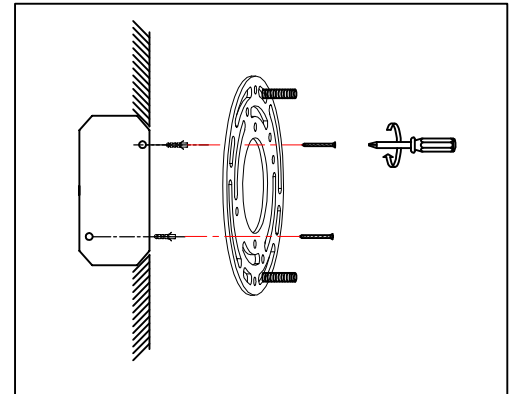

1.)

Step.1: Remove mounting bracket (A) from fixture and install to electrical box.