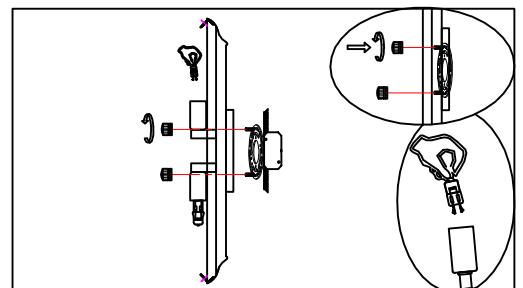

Bulbs (Included): 6\*40Watt G9

**IMPORTANT:** Turn off the power at the main fuse or circuit breaker box before starting installation

(A)  
Mounting Bracket

(B)  
Canopy

(C)  
Shade

(D)  
Finial

(G)  
G9 Bulb

Locate all hardware & components before discarding packaging

**Cleaning & Care:**

Clean with soft cloth and a mild detergent.  
Do not use abrasive cleaner.

1.)

**Step.1:** Remove mounting bracket (A) from fixture and install to electrical box.

2.)

**Step.2:** Wire fixture to wires in outlet box. Green wire is for Ground.

3.)

**Step.3:** Screw finials (D) onto mounting bracket (A) until canopy is flush with ceiling and install G9 bulbs (G).

4.)

**Step.4:** Secure shade (C) to the canopy (B) by the screw provided