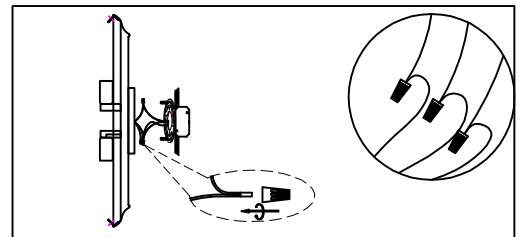

Locate all hardware & components before discarding packaging

**Cleaning & Care:**

Clean with soft cloth and a mild detergent.  
Do not use abrasive cleaner.

1.)

**Step.1:** Remove mounting bracket (A) from fixture and install to electrical box.

2.)

**Step.2:** Wire fixture to wires in outlet box. Green wire is for Ground.

3.)

**Step.3:** Screw finials (D) onto mounting bracket (A) until canopy is flush with ceiling and install G9 bulbs (G).

4.)

**Step.4:** Secure shade (C) to the canopy (B) by the screw provided