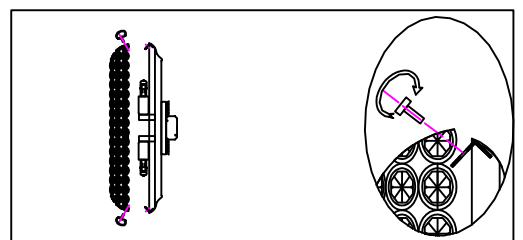

Bulbs (Included): 6\*40Watt G9

**IMPORTANT:** Turn off the power at the main fuse or circuit breaker box before starting installation

(A)  
Mounting Bracket

(B)  
Canopy

(C)  
Shade

(D)  
Finial

(G)  
G9 Bulb

Locate all hardware & components before discarding packaging

**Cleaning & Care:**

Clean with soft cloth and a mild detergent.  
Do not use abrasive cleaner.

1.)

**Step.1:** Remove mounting bracket (A) from fixture and install to electrical box.

2.)

**Step.2:** Wire fixture to wires in outlet box. Green wire is for Ground.

3.)

**Step.3:** Screw finials (D) onto mounting bracket (A) until canopy is flush with ceiling and install G9 bulbs (G).

4.)

**Step.4:** Secure shade (C) to the canopy (B) by the screw provided