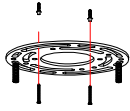

# Contemporary Lighting

PRODUCT NAME: Brilliant  
ITEM NUMBER: E24043-20PC

Please consult your electrician for hanging fixture and wiring.

Caution: Xenon bulbs get very hot and may burn you. Always make sure bulbs are off for a minimum of 10 minutes before handling. Fixture may be dimmed using an electronic low voltage dimmer.

Bulbs (Included): 6\*40Watt G9

**IMPORTANT:** Turn off the power at the main fuse or circuit breaker box before starting installation

(A)  
Mounting Bracket

(B)  
Canopy

(C)  
Shade

(D)  
Finial

(G)  
G9 Bulb