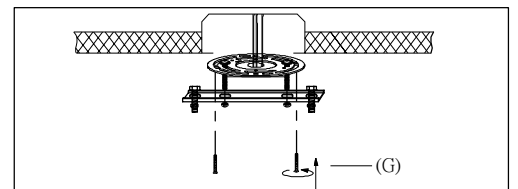

(A)
Mounting Bracket

(I)
Finial

(J)

(K)

Locate all hardware & components before discarding packaging

1.)

Step.1: Run wire through stems and combine stem lengths to meet desired mounting height.

2.)

Step.2: Using wire terminal block in the canopy, wire the low voltage red/black wire to the driver accordingly! Connect red wire to red, black wire to black.

3.)

Step.3: Remove mounting bracket (G) from fixture and install to electrical box.