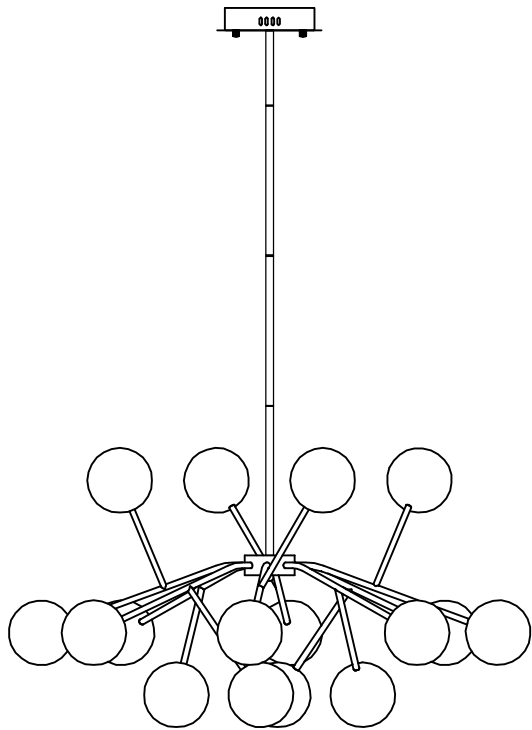

Contemporary Lighting

PRODUCT NAME: Satellite
ITEM NUMBER: E24286-24

Please consult your electrician for hanging fixture and wiring.

The fixture is designed to dim with a standard Triac forward phase dimmer. Dimming levels will vary by dimmer.

Step.2: Using wire terminal block in the canopy, wire the low voltage red/black wire to the driver accordingly! Connect red wire to red, black wire to black.

3.)

Step.3: Remove mounting bracket (G) from fixture and install to electrical box.

5.)

Step.5: Install fixture to bracket and tighten ball nuts (I) on the canopy to secure.

6.)

Step.6: Thread acrylic diffuser (J) to the candle base. Then thread glass (K) over diffuser

Cleaning & Care:

Clean with soft cloth and a mild detergent.
Do not use abrasive cleaner.

ITEM NUMBER: E24286-24
Acrylic Diffuser & Glass