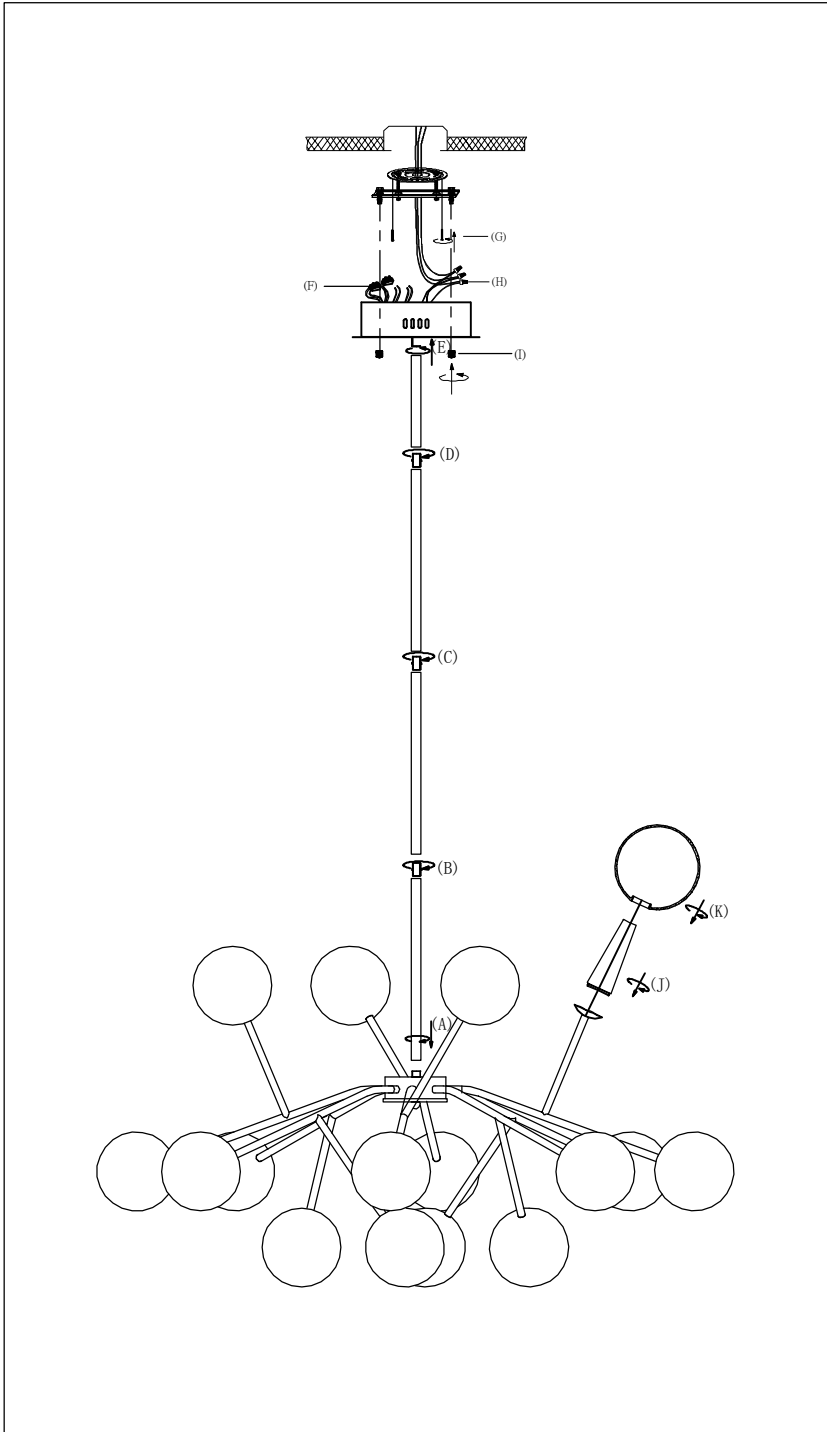

Contemporary Lighting

PRODUCT NAME: Satellite
ITEM NUMBER: E24286-24

Please consult your electrician for hanging fixture and wiring.

The fixture is designed to dim with a standard Triac forward phase dimmer. Dimming levels will vary by dimmer.

Warning! Wires need to be connected to driver found in canopy and should not be connected directly to power source or a short may occur.

IMPORTANT: Turn off the power at the main fuse or circuit breaker box before starting installation

(A)
Mounting Bracket

(I)
Finial

(J)

(K)

Locate all hardware & components before discarding packaging

1.)

Step.1: Run wire through stems and combine stem lengths to meet desired mounting height.

2.)

Step.2: Using wire terminal block in the canopy, wire the low voltage red/black wire to the driver accordingly! Connect red wire to red, black wire to black.

3.)

Step.3: Remove mounting bracket (G) from fixture and install to electrical box.