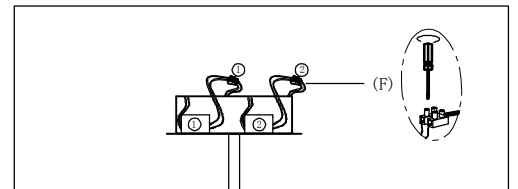

(A)
Mounting Bracket

(I)
Finial

(J)

(K)

Locate all hardware & components before discarding packaging

1.)

Step.1: Run wire through stems and combine stem lengths to meet desired mounting height.

2.)

Step.2: Using wire terminal block in the canopy, wire the low voltage red/black wire to the driver accordingly! Connect red wire to red, black wire to black.

3.)

Step.3: Remove mounting bracket (G) from fixture and install to electrical box.