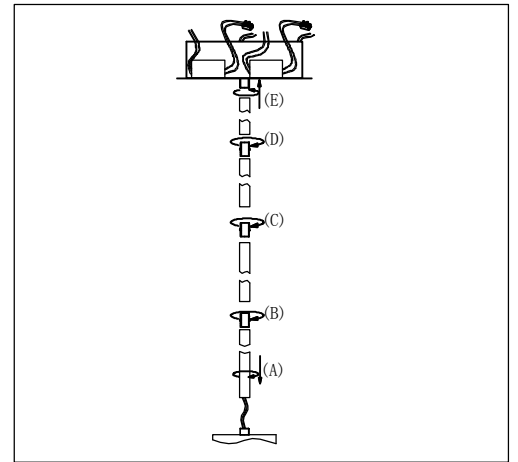

Warning! Wires need to be connected to driver found in canopy and should not be connected directly to power source or a short may occur.

IMPORTANT: Turn off the power at the main fuse or circuit breaker box before starting installation

(A)
Mounting Bracket

(I)
Finial

(J)

(K)

Locate all hardware & components before discarding packaging

1.)

Step.1: Run wire through stems and combine stem lengths to meet desired mounting height.

2.)

Step.2: Using wire terminal block in the canopy, wire the low voltage red/black wire to the driver accordingly! Connect red wire to red, black wire to black.

3.)

Step.3: Remove mounting bracket (G) from fixture and install to electrical box.