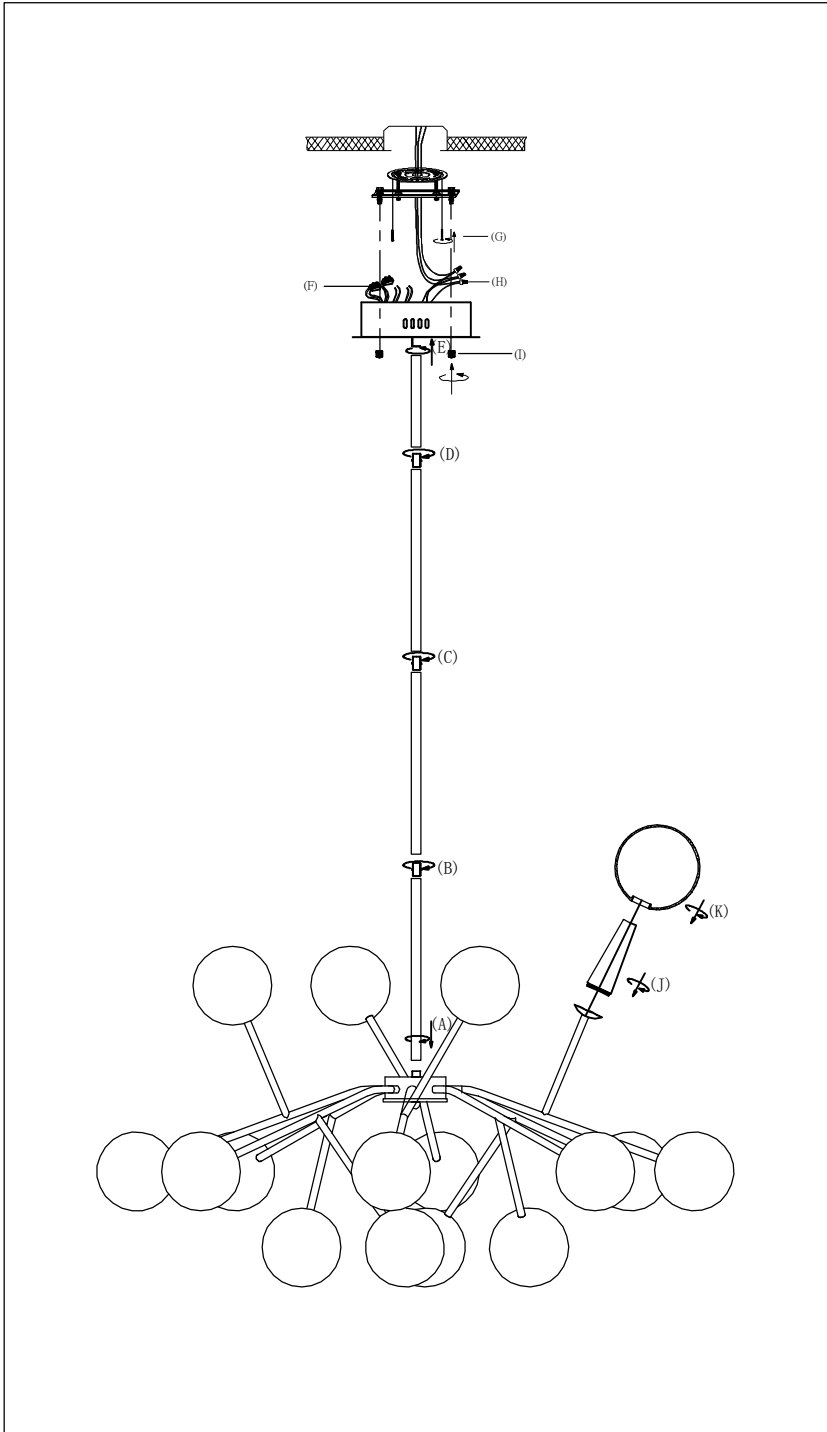

Contemporary Lighting

PRODUCT NAME: Satellite
ITEM NUMBER: E24286-24

Please consult your electrician for hanging fixture and wiring.

The fixture is designed to dim with a standard Triac forward phase dimmer. Dimming levels will vary by dimmer.

Step.2: Using wire terminal block in the canopy, wire the low voltage red/black wire to the driver accordingly! Connect red wire to red, black wire to black.

3.)

Step.3: Remove mounting bracket (G) from fixture and install to electrical box.

(I)
Finial

(J)

(K)

Locate all hardware & components before discarding packaging

4)

Step.4: Wire fixture to wires in outlet box.
Green wire is for Ground. Install fixture to bracket and tighten screws at the ends of the canopy to secure.

5.)

Step.5: Install fixture to bracket and tighten ball nuts (I) on the canopy to secure.

6.)

Step.6: Thread acrylic diffuser (J) to the candle base. Then thread glass (K) over diffuser

Cleaning & Care:

Clean with soft cloth and a mild detergent.
Do not use abrasive cleaner.