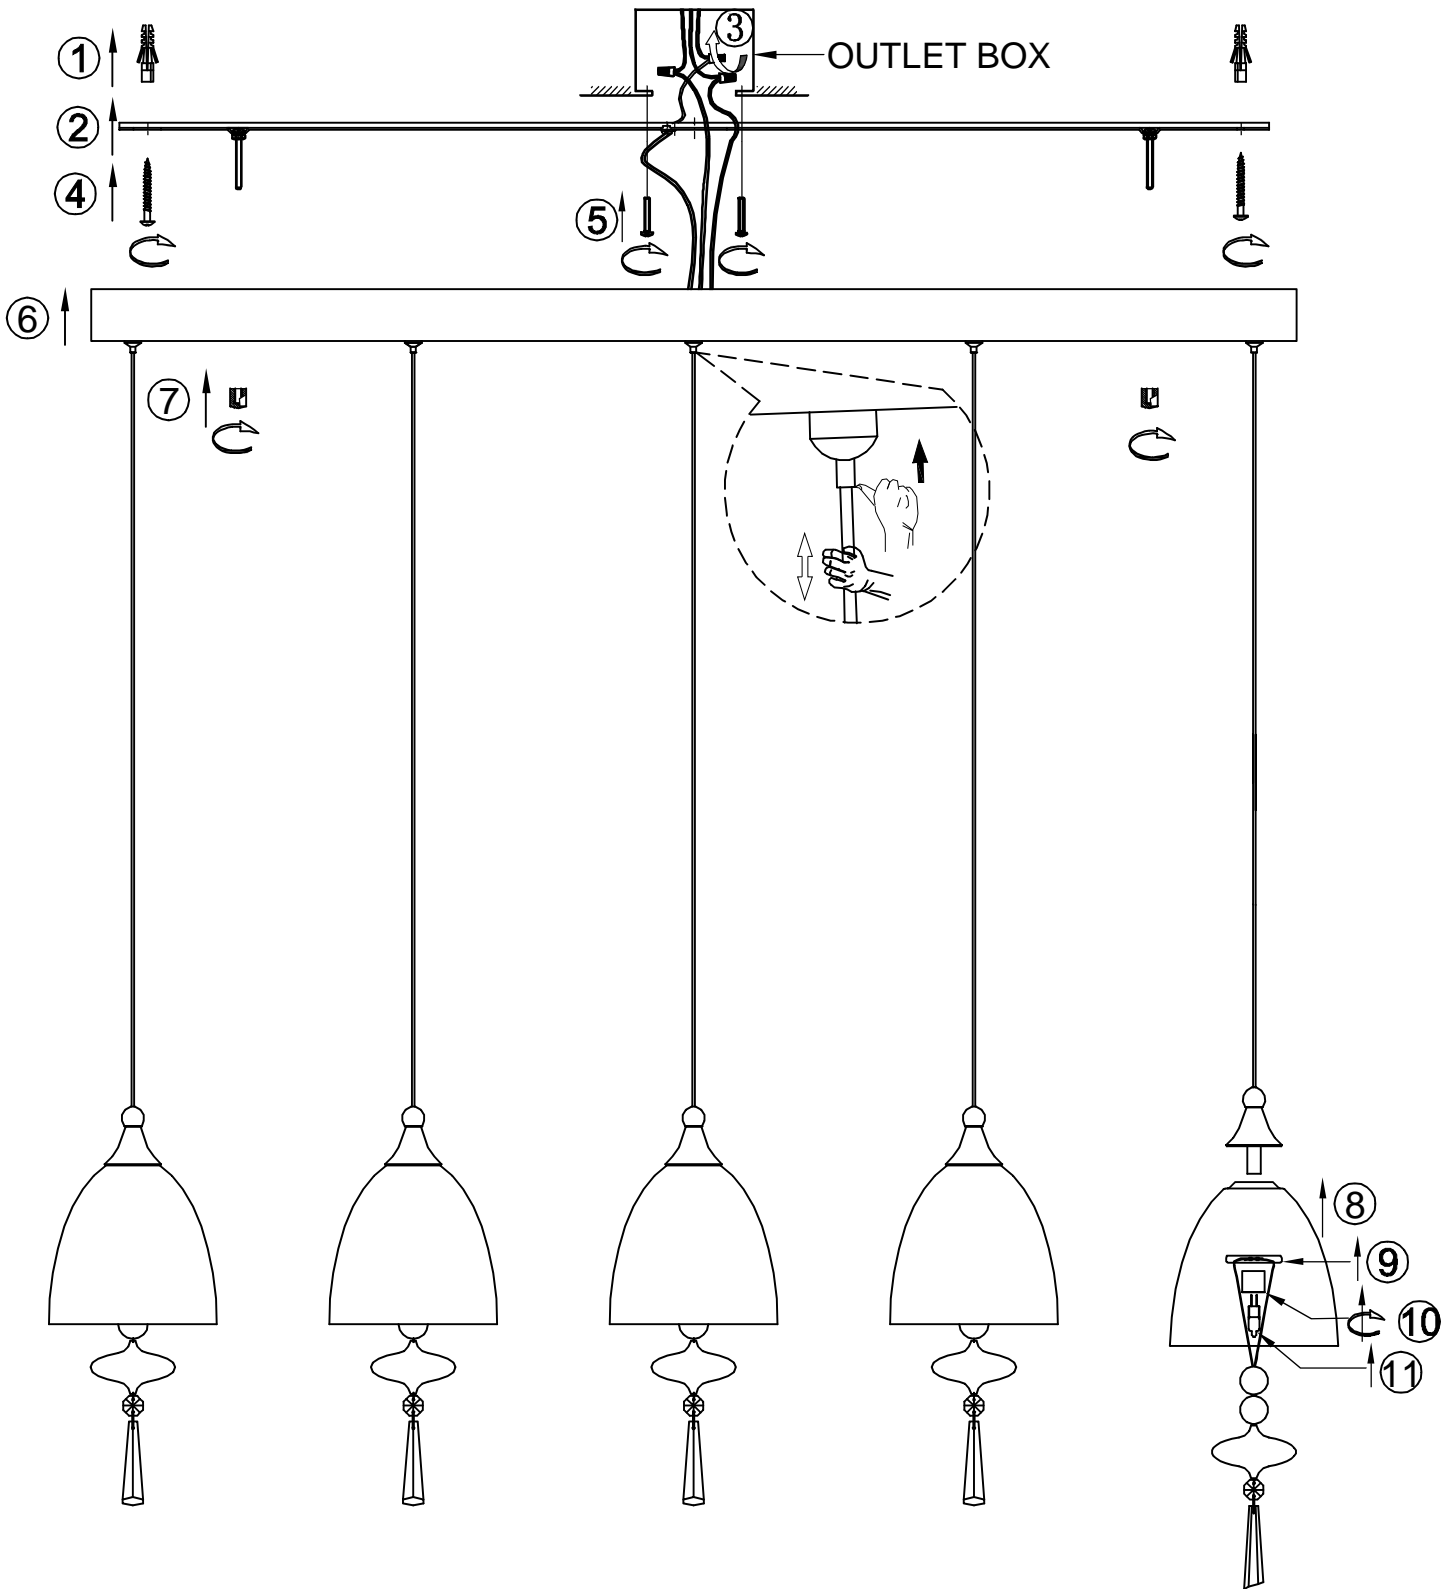

INSTALLATION INSTRUCTION

Item No.: E24355-11PC

FEATURE

120V ~ 60Hz

Lamp Type: "Xenon" G4 5 × Max. 35W 12V ~

The lamp can be only indoor used