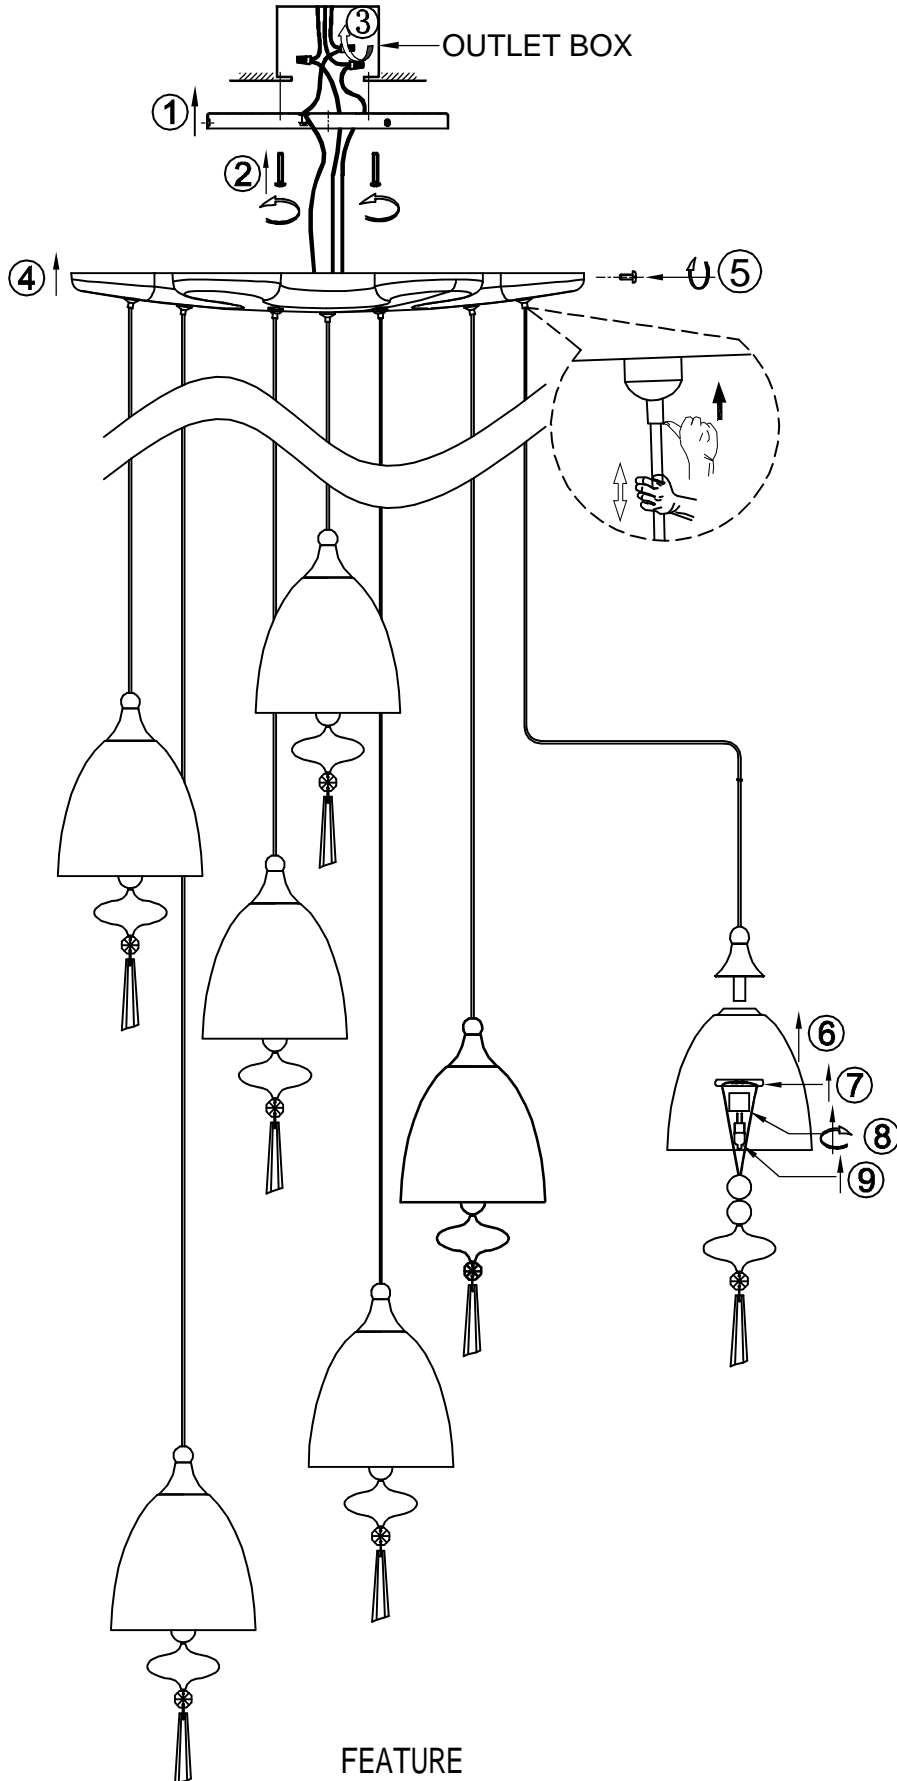

# INSTALLATION INSTRUCTION

Item No.: E24356-11PC

## FEATURE

120V ~ 60Hz

Lamp Type: "Xenon" G4 7 × Max.20W 12V ~

The lamp can be only indoor used