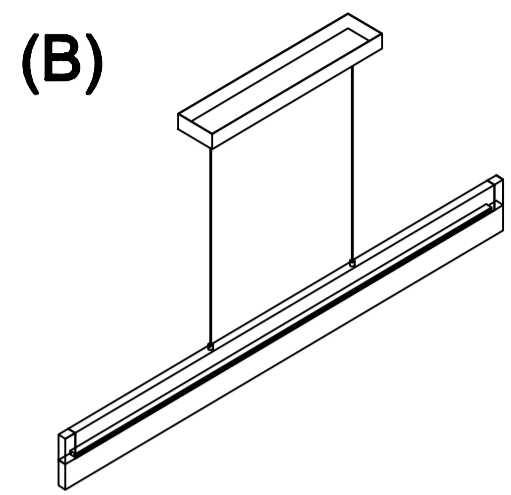

Fixture (B)

Locate all hardware & components before discarding packaging