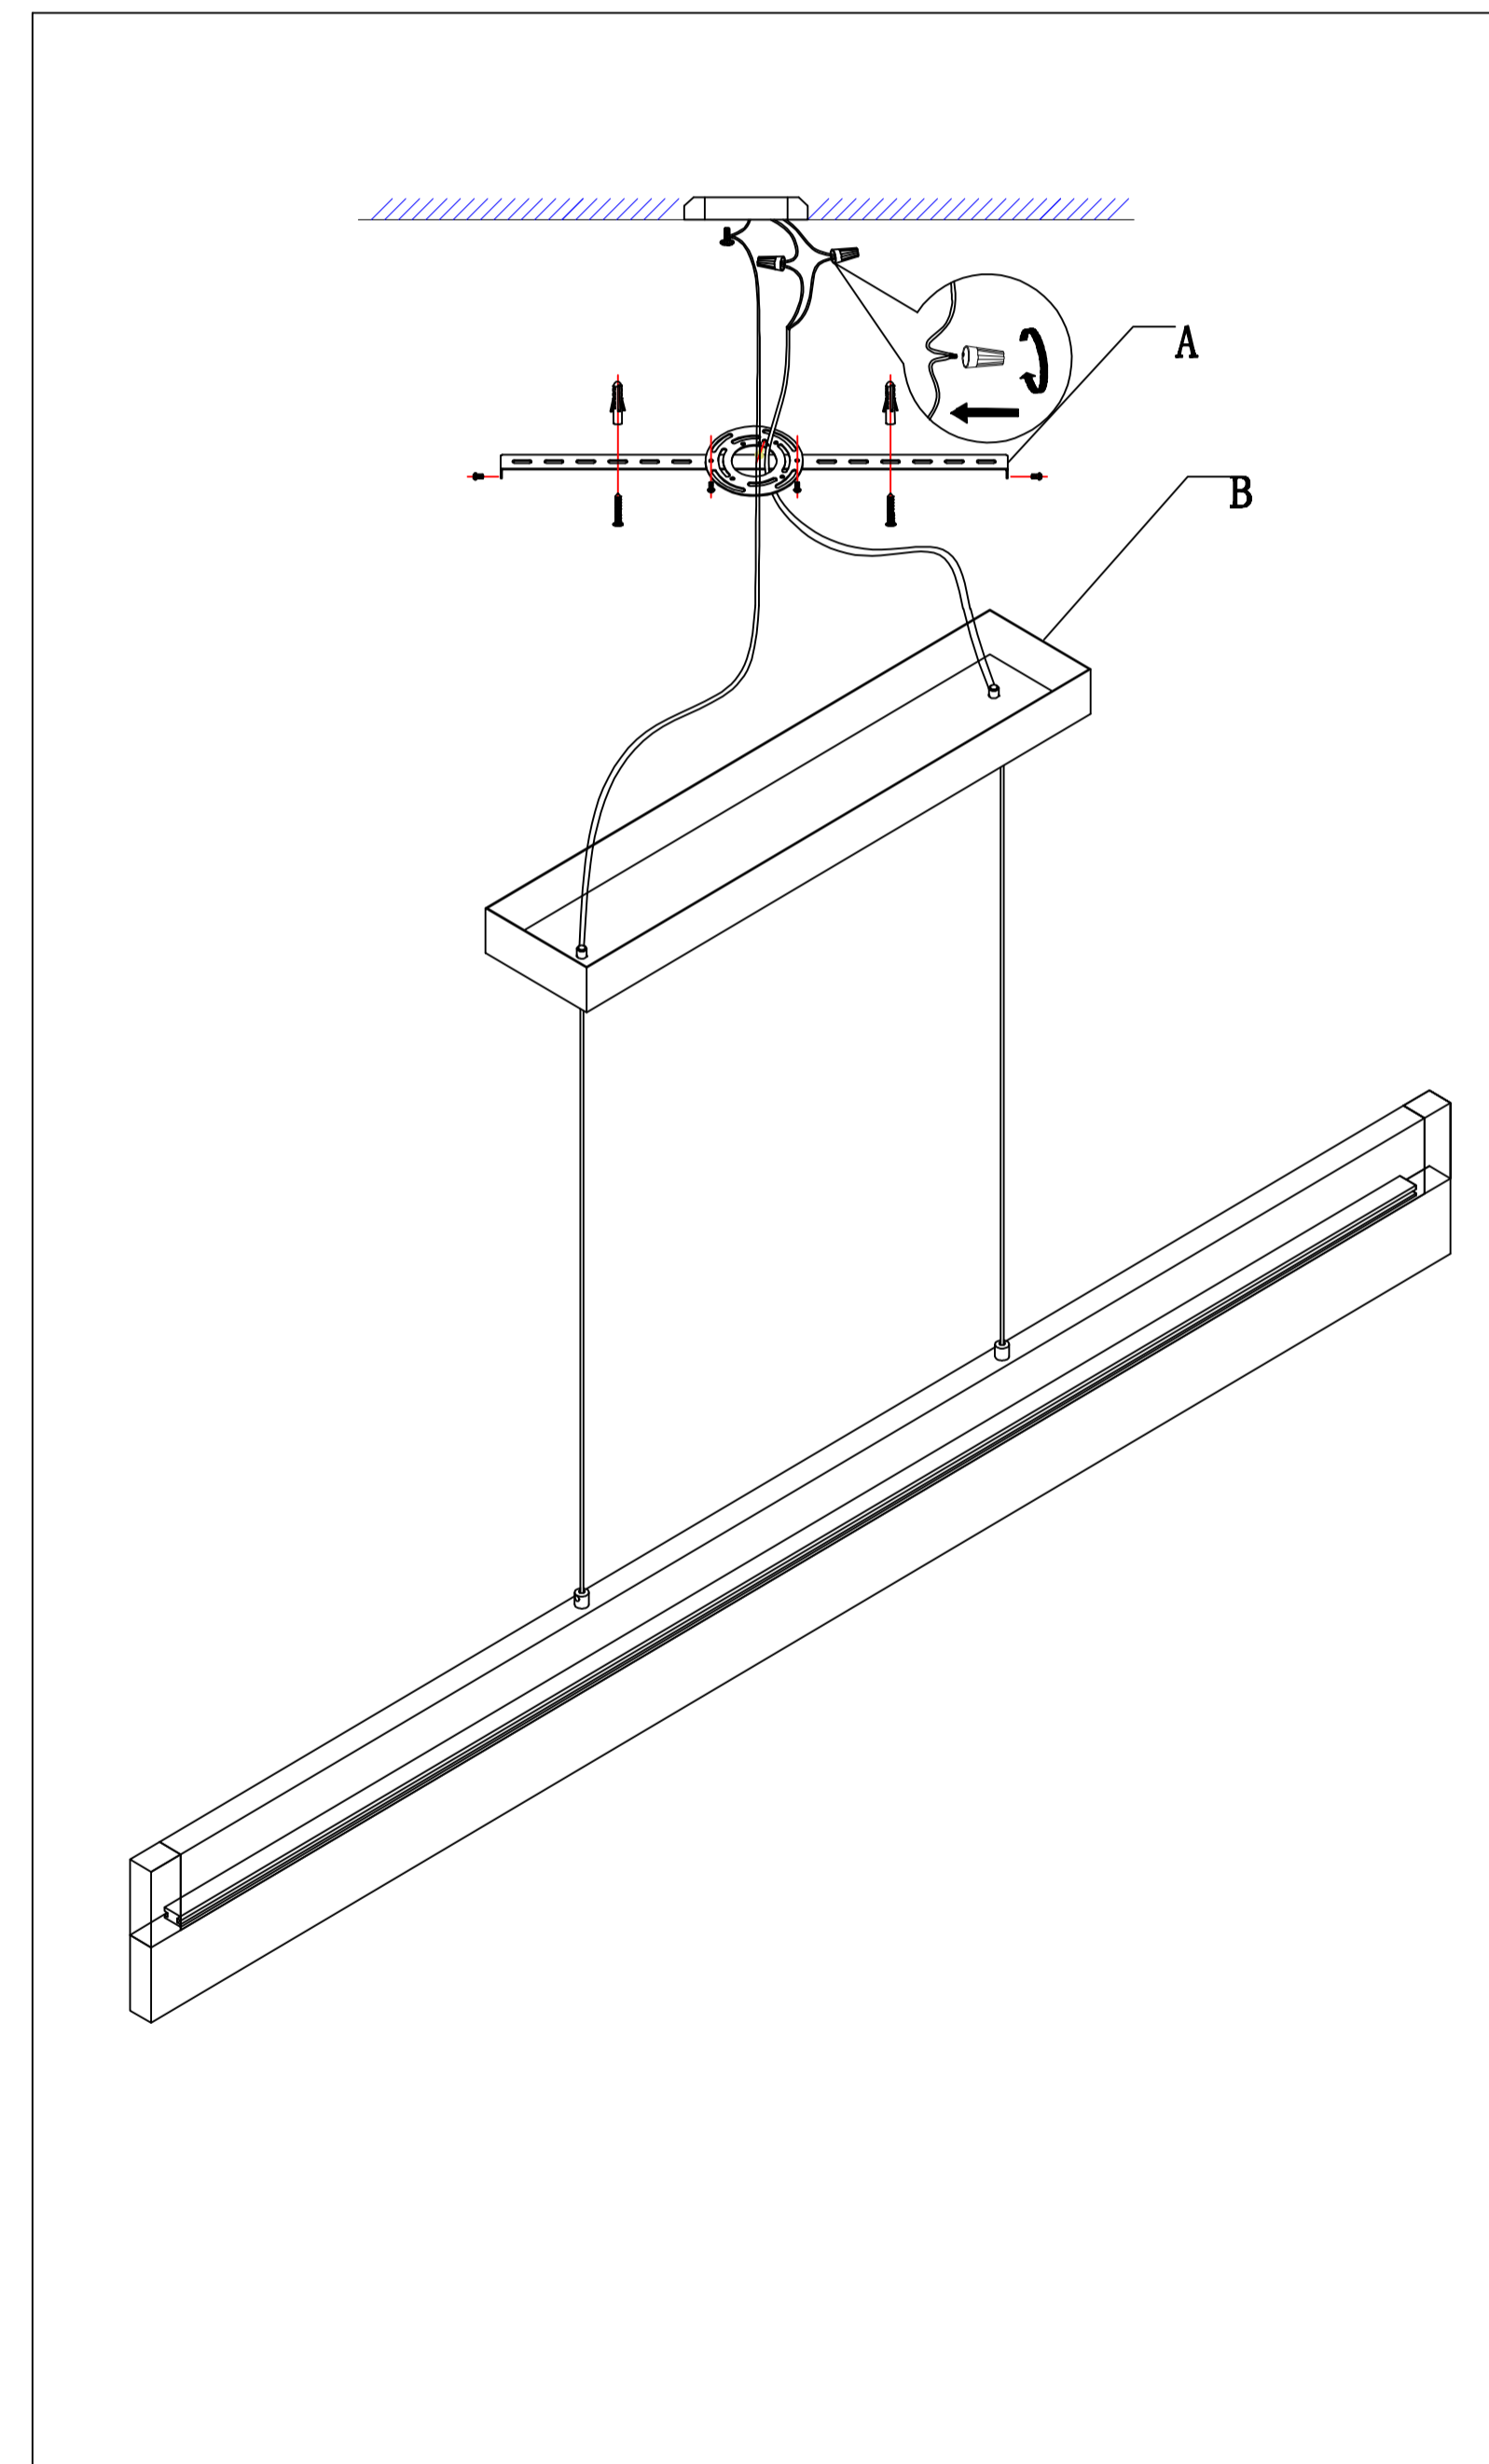

# Contemporary Lighting

Product Name: I-Bar  
Item Number: E35022-83BBK

Please consult a licensed electrician for hanging and wiring.

Dimmable only with Hue compatible devices.  
Requires Philips Hue Bridge for smart control or Philips Hue Wireless Dimmer Switch  
Please remove (wall or cord) dimmers between mains and luminaire or use the luminaire where no dimmers are in place.  
A dimmer will impact the performance and lifetime of the Product.  
Dimming up or down of the luminaire is to be done only with Hue compatible devices

**WARNING:** Wires need to be connected to driver found in canopy and should not be connected directly to power source or a short may occur .

30.8W Friends of Hue Color Ambiance LED Strip (Integrated)

Made in China  
Page 1 of (2)

**IMPORTANT:** Turn off the power at the main fuse or circuit breaker box before starting installation

Mounting Bracket (A)

Fixture (B)

Locate all hardware & components before discarding packaging

1.)  
**Step.1:** Remove mounting bracket from fixture and install to electrical box. Mark where screws at ends of bracket meet the ceiling. Remove mounting bracket from ceiling. Drill holes using 3/16"± drill bit where marked. Install mounting bracket to outlet box and attach anchors to secure bracket at ends.

2.)  
**Step.2:** Adjust wire length to desired mounting height, and tighten strain relief screws to secure. Wire fixture to wires in outlet box. Install fixture to bracket and tighten screws at the ends of the canopy to secure.