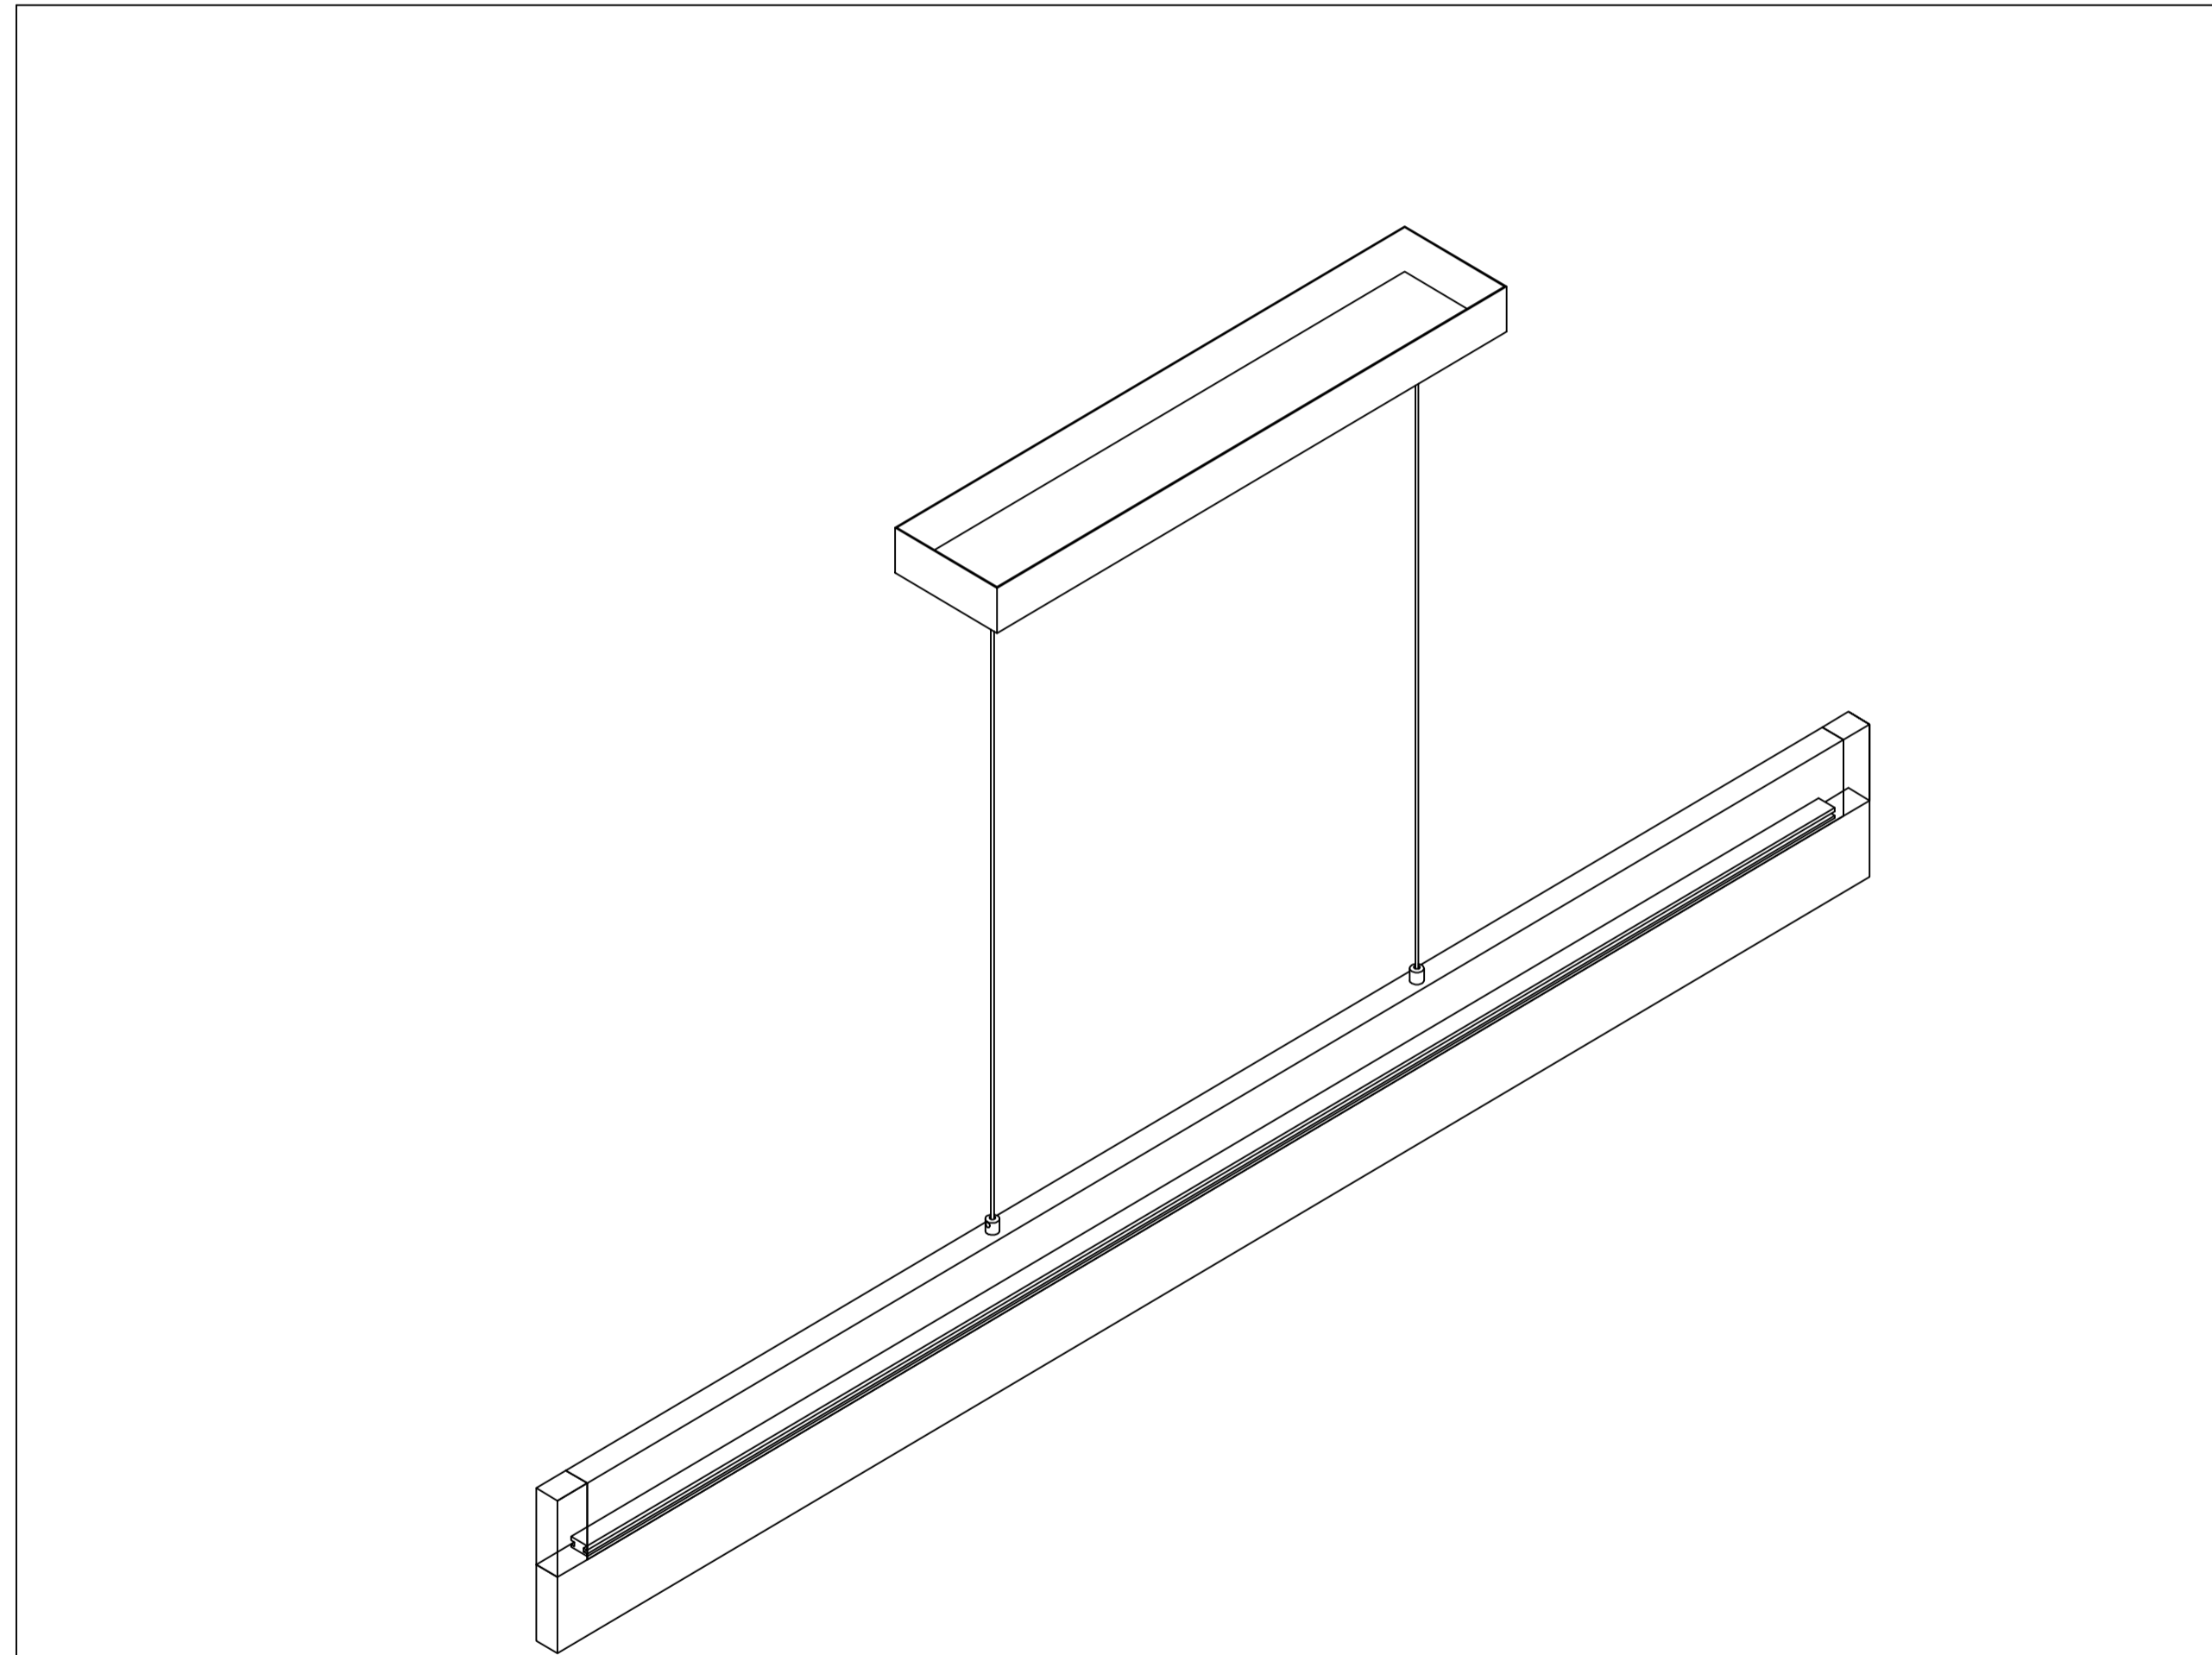

# Contemporary Lighting

Product Name: I-Bar  
Item Number: E35022-83BBK

Please consult a licensed electrician for hanging and wiring.

Dimmable only with Hue compatible devices.  
Requires Philips Hue Bridge for smart control or Philips Hue Wireless Dimmer Switch  
Please remove (wall or cord) dimmers between mains and luminaire or use the luminaire where no dimmers are in place.  
A dimmer will impact the performance and lifetime of the Product.  
Dimming up or down of the luminaire is to be done only with Hue compatible devices

**WARNING:** Wires need to be connected to driver found in canopy and should not be connected directly to power source or a short may occur .

30.8W Friends of Hue Color Ambiance LED Strip (Integrated)

Made in China  
Page 1 of (2)