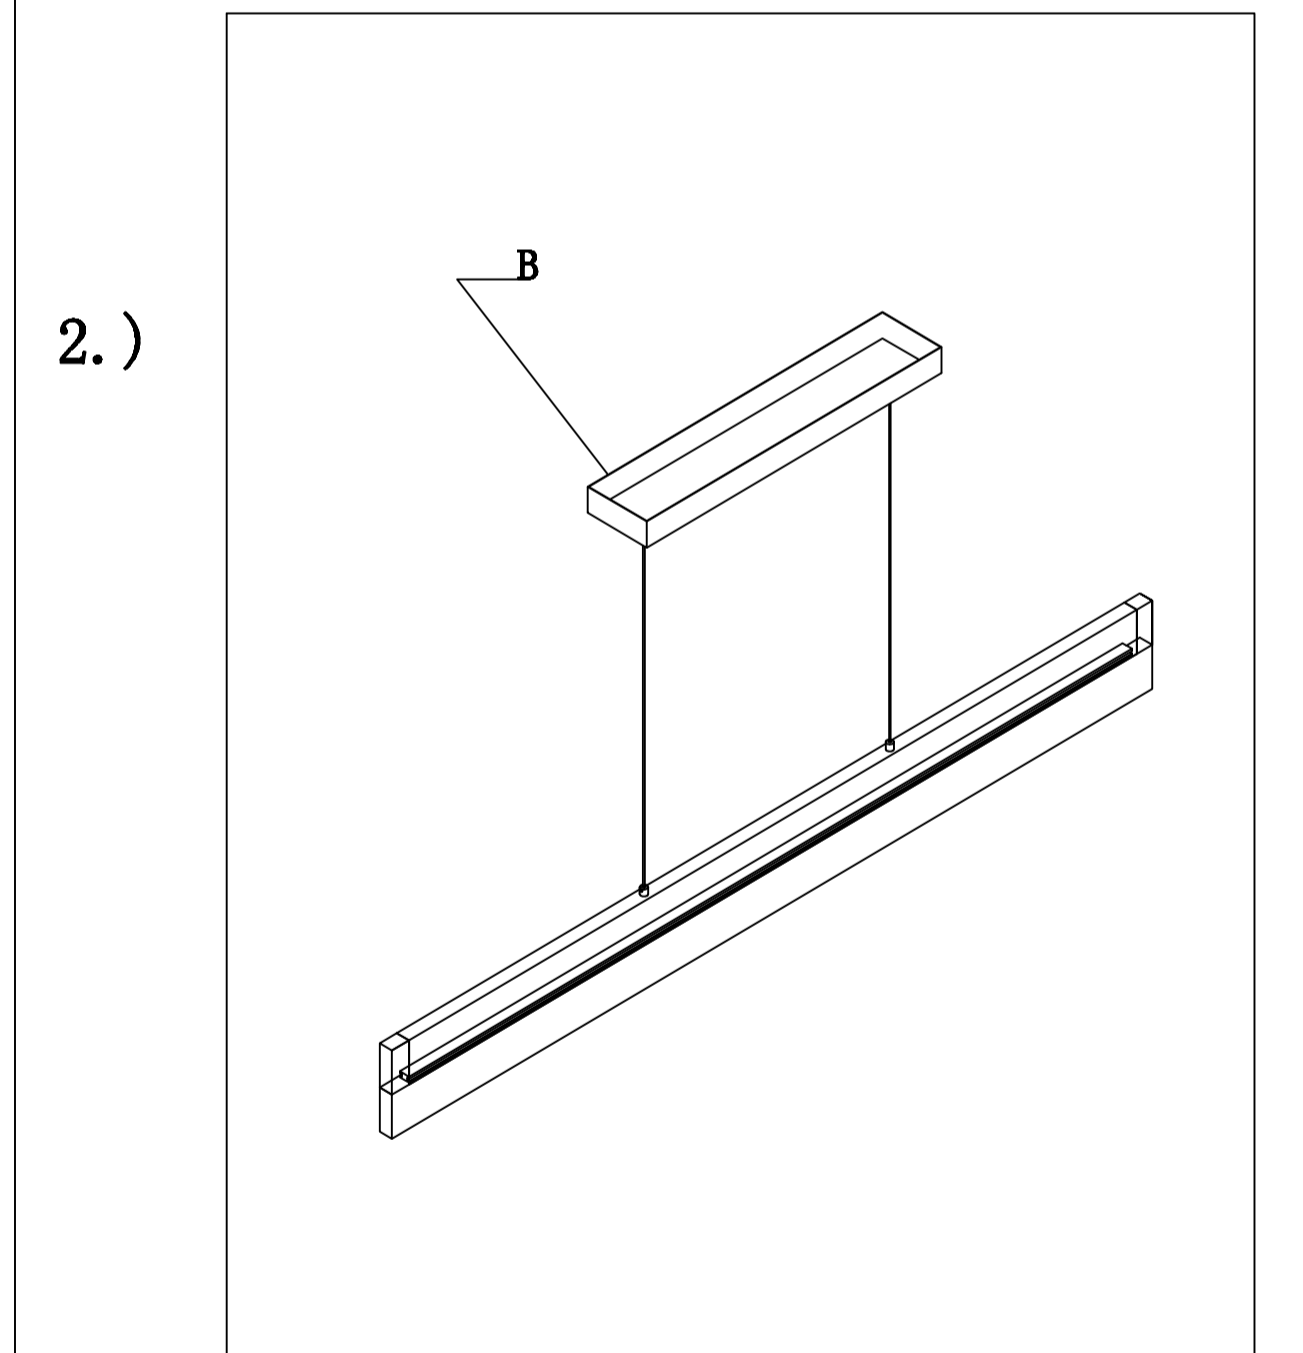

**IMPORTANT:** Turn off the power at the main fuse or circuit breaker box before starting installation

Mounting Bracket (A)

Fixture (B)

Locate all hardware & components before discarding packaging

1.)  
**Step.1:** Remove mounting bracket from fixture and install to electrical box. Mark where screws at ends of bracket meet the ceiling. Remove mounting bracket from ceiling. Drill holes using 3/16"± drill bit where marked. Install mounting bracket to outlet box and attach anchors to secure bracket at ends.

2.)  
**Step.2:** Adjust wire length to desired mounting height, and tighten strain relief screws to secure. Wire fixture to wires in outlet box. Install fixture to bracket and tighten screws at the ends of the canopy to secure.