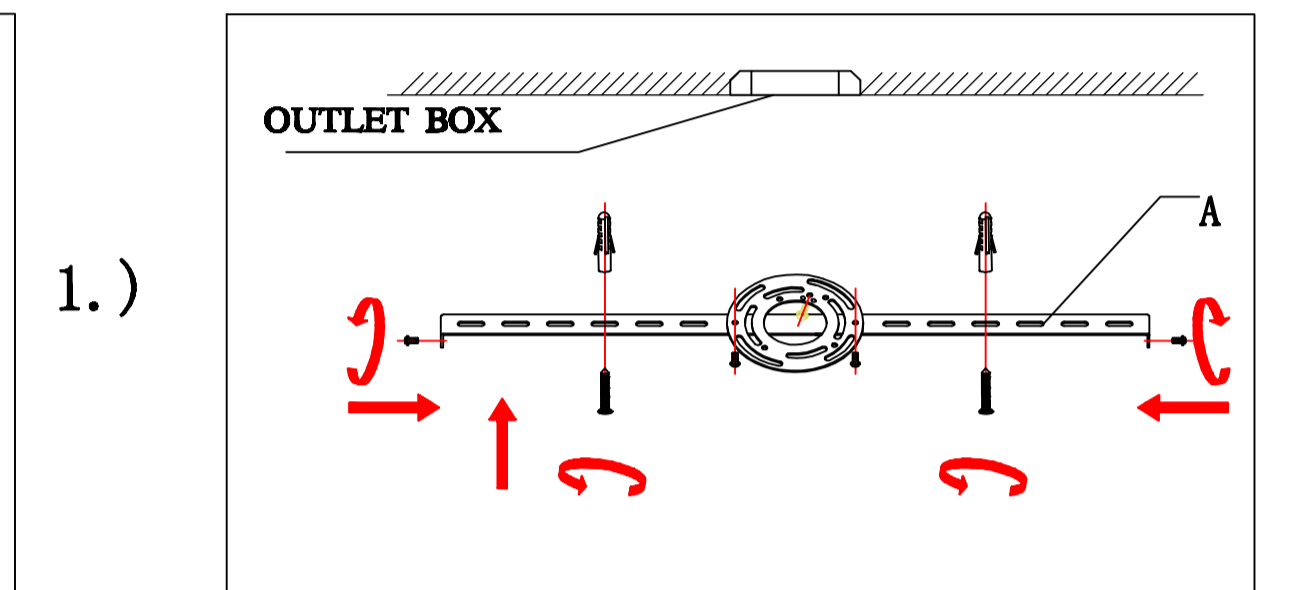

# Contemporary Lighting

Product Name: I-Bar  
Item Number: E35022-83BBK

Please consult a licensed electrician for hanging and wiring.

Dimmable only with Hue compatible devices.  
Requires Philips Hue Bridge for smart control or Philips Hue Wireless Dimmer Switch  
Please remove (wall or cord) dimmers between mains and luminaire or use the luminaire where no dimmers are in place.  
A dimmer will impact the performance and lifetime of the Product.  
Dimming up or down of the luminaire is to be done only with Hue compatible devices

**WARNING:** Wires need to be connected to driver found in canopy and should not be connected directly to power source or a short may occur .

30.8W Friends of Hue Color Ambiance LED Strip (Integrated)

Made in China  
Page 1 of (2)

**IMPORTANT:** Turn off the power at the main fuse or circuit breaker box before starting installation

Mounting Bracket (A)

Fixture (B)

Locate all hardware & components before discarding packaging

1.)  
**Step.1:** Remove mounting bracket from fixture and install to electrical box. Mark where screws at ends of bracket meet the ceiling. Remove mounting bracket from ceiling. Drill holes using 3/16"± drill bit where marked. Install mounting bracket to outlet box and attach anchors to secure bracket at ends.

2.)  
**Step.2:** Adjust wire length to desired mounting height, and tighten strain relief screws to secure. Wire fixture to wires in outlet box. Install fixture to bracket and tighten screws at the ends of the canopy to secure.