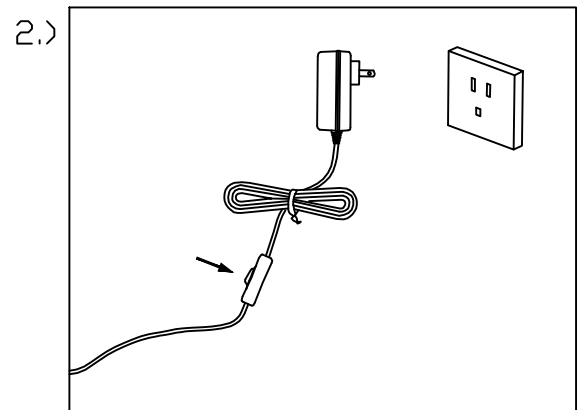

Contemporary  
Lighting™

PRODUCT NAME: Trapezoid LED End Table  
ITEM NUMBER: E71005-PC

Please consult your electrician for hanging fixture and wiring.

Bulb(integrated):LED 14W

**IMPORTANT:** Turn off the power at the main fuse or circuit breaker box before starting installation

Locate all hardware & components before discarding packaging

Step 1: put the electric plug into the socket.

Step 2: Pressed the switch to turn on light.

**Cleaning & Care:**

You may use talcum powder and a soft cloth for cleaning. Do not use abrasive cleaner.