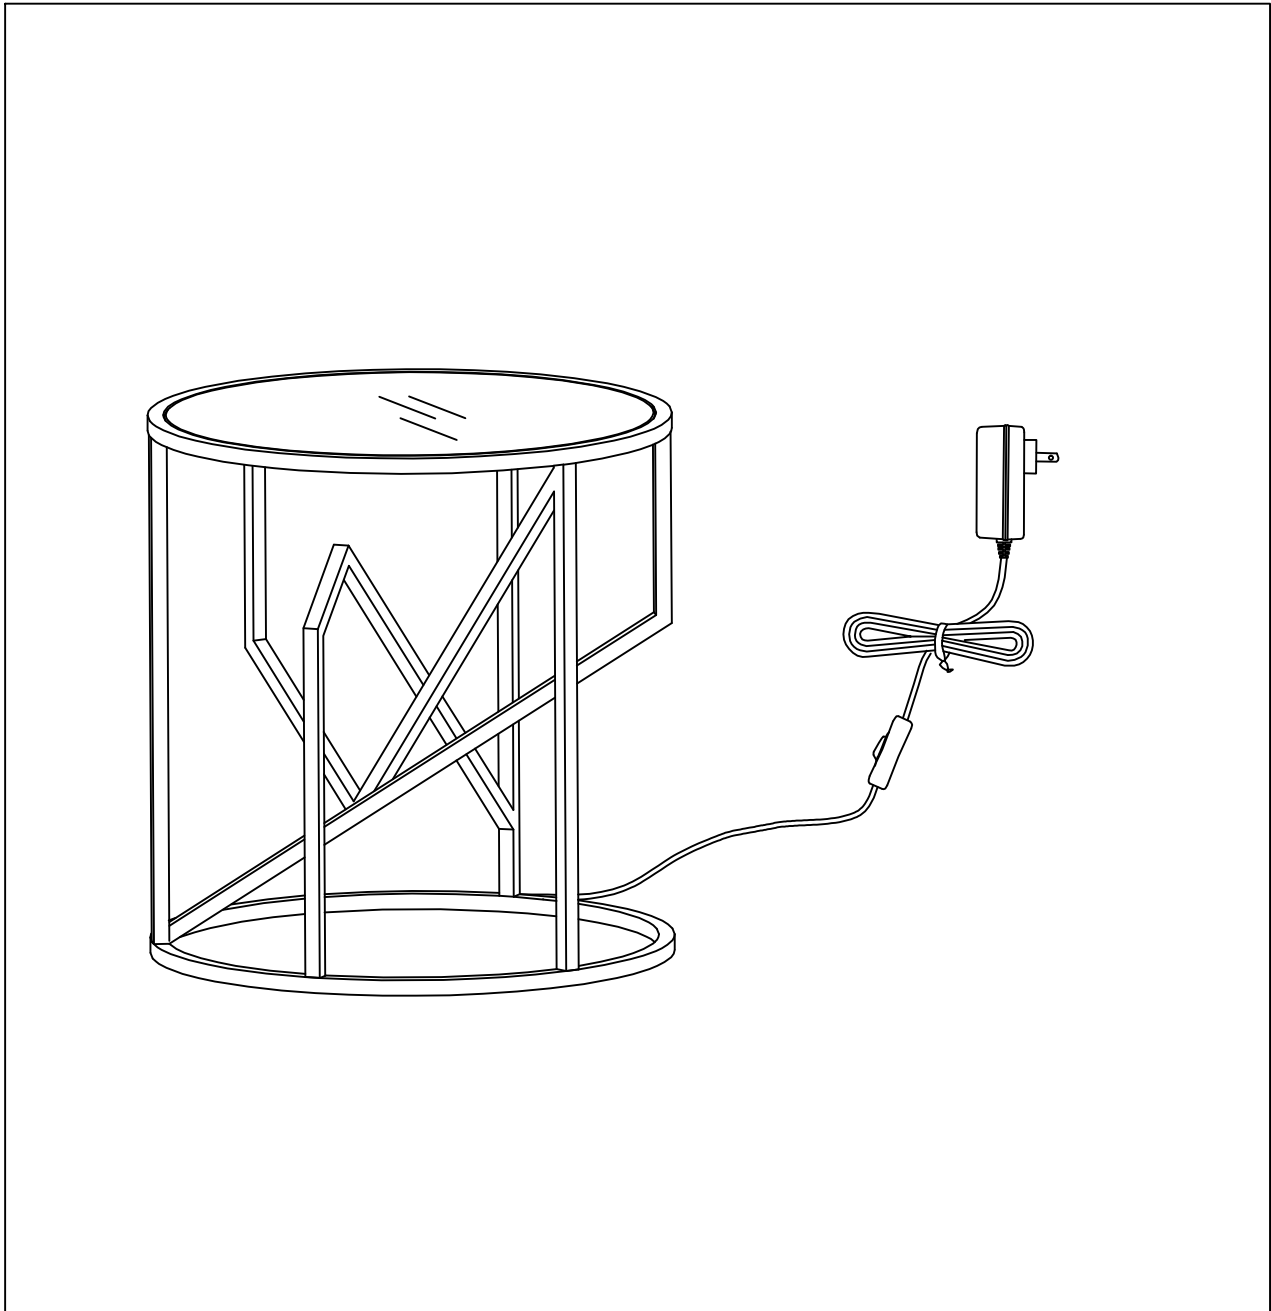

Contemporary  
Lighting™

PRODUCT NAME: Trapezoid LED End Table  
ITEM NUMBER: E71005-PC

Please consult your electrician for hanging fixture and wiring.

Bulb(integrated):LED 14W

**IMPORTANT:** Turn off the power at the main fuse or circuit breaker box before starting installation

Locate all hardware & components before discarding packaging

Step 1: put the electric plug into the socket.

Step 2: Pressed the switch to turn on light.

**Cleaning & Care:**

You may use talcum powder and a soft cloth for cleaning. Do not use abrasive cleaner.