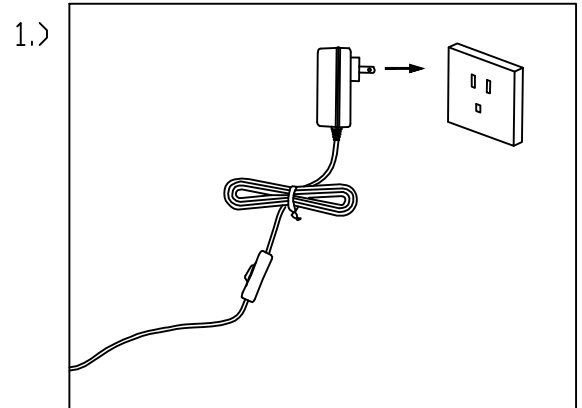

Contemporary  
Lighting™

PRODUCT NAME: Trapezoid LED End Table  
ITEM NUMBER: E71005-PC

Please consult your electrician for hanging fixture and wiring.

Bulb(integrated):LED 14W

**IMPORTANT:** Turn off the power at the main fuse or circuit breaker box before starting installation

Locate all hardware & components before discarding packaging

Step 1: put the electric plug into the socket.

Step 2: Pressed the switch to turn on light.

**Cleaning & Care:**

You may use talcum powder and a soft cloth for cleaning. Do not use abrasive cleaner.