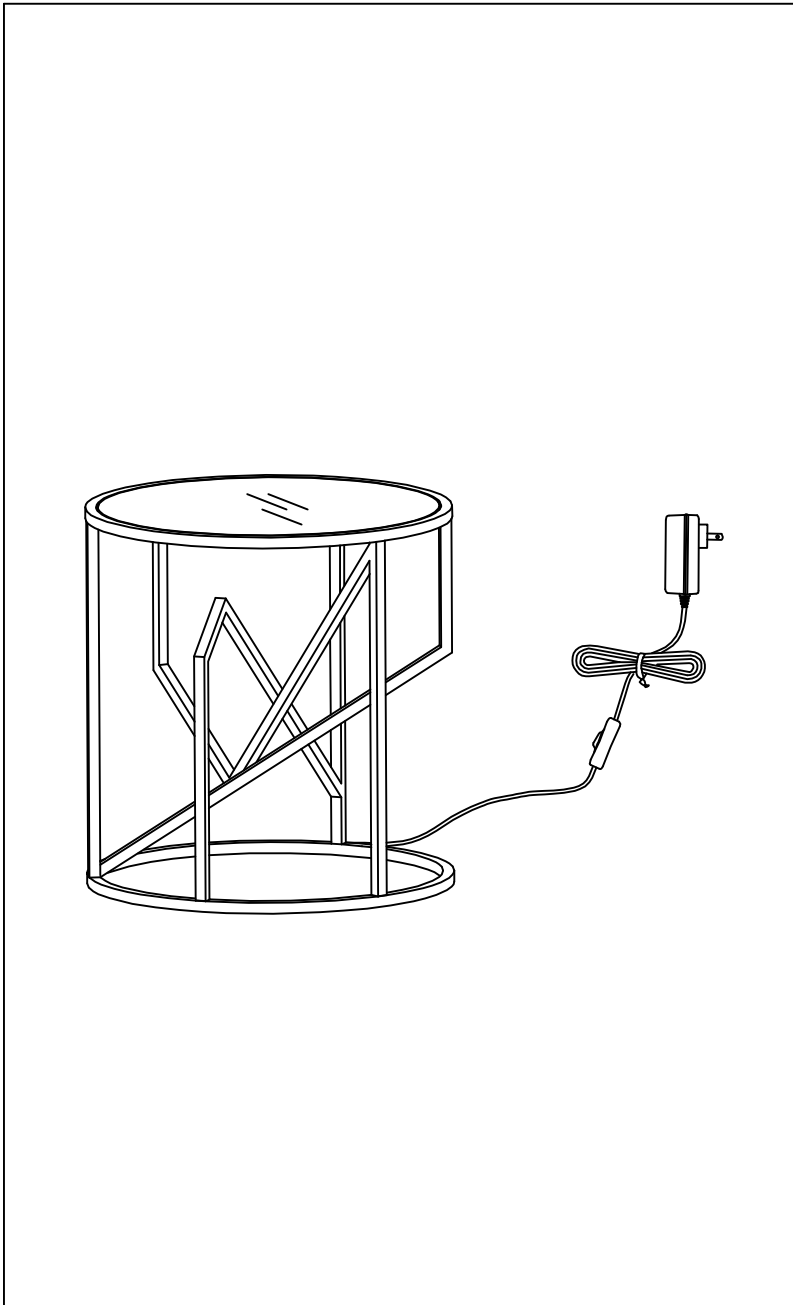

Contemporary  
Lighting™

PRODUCT NAME: Trapezoid LED End Table  
ITEM NUMBER: E71005-PC

Please consult your electrician for hanging fixture and wiring.

Bulb(integrated):LED 14W

**IMPORTANT:** Turn off the power at the main fuse or circuit breaker box before starting installation

Locate all hardware & components before discarding packaging

Step 1: put the electric plug into the socket.

Step 2: Pressed the switch to turn on light.

**Cleaning & Care:**

You may use talcum powder and a soft cloth for cleaning. Do not use abrasive cleaner.