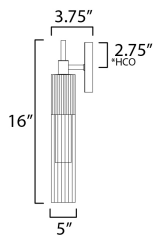

LAMPING

INPUT VOLTAGE : 120-277V
LUMENS : 400 Rated (240 Del.)
BULB : 1 x 5W LED PCB Integrated , 5W Total
BULB INCLUDED : (Integrated)
DIMMABLE : 3-in-1: Triac, ELV, or 0-10V
CRI : 90 CRI
COLOR_TEMP : 3000K
LIGHTING_DIRECTION : Down