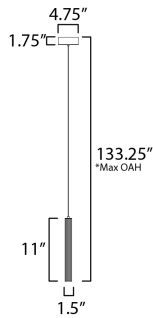

**PRODUCT DESCRIPTION**

A central, cylinder diffuser of opal white acrylic diffuses LED lighting within a cavity of thin ribbed glass of various lengths. Both imaginative and functional, the bright pendants encase an additional down light recessed within a Polished Chrome, Naturally Aged Brass or Matte Black housing casting light downward.

\*max overall height

**MEASUREMENTS**

DIMENSION : 1.5" L x 1.5" W x 10.75" H  
 MAX OAH : 133.25" OAH  
 CANOPY : 4.75" W x 1.75" H x 4.75" L  
 HANGING WEIGHT : 1.98 lb

**LAMPING**

INPUT VOLTAGE : 120-277V  
 LUMENS : 600 Rated (450 Del.)  
 BULB : 1 x 7.5W LED PCB Integrated , 8W Total  
 BULB INCLUDED : (Integrated)  
 DIMMABLE : Universal 3-in-1  
 CRI : 90 CRI  
 COLOR\_TEMP : 3000K