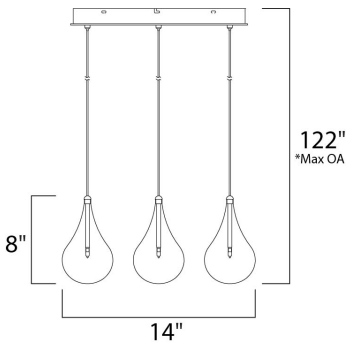

**PRODUCT DESCRIPTION**

A simple idea gracefully executed in the Larmes collection. Row upon row of Clear oversized teardrops, mounted onto an extended Polished Chrome lamp holder that supports xenon lamps, sets the stage. Individually adjustable drops for custom stagger effects allow for dramatic impact. An added benefit of each drop being aircraft cable-suspended, is the ability to adjust the overall height of the piece to fit the space. The final result is stark and stunning.

\*max overall height

**MEASUREMENTS**

- DIMENSION : 14" L x 14" W x 8" H
- MAX OAH : 122" OAH
- CANOPY : 12.25" W x 1.5" H x 12.25" L
- HANGING WEIGHT : 5.29 lb

**LAMPING**

- INPUT VOLTAGE : V
- LUMENS : 1,080 Rated
- BULB : 9 x 1.5W LED G4 , 15W Total
- BULB INCLUDED : (Included)
- DIMMABLE : Electronic Low Voltage (ELV)
- COLOR\_TEMP : 3000K