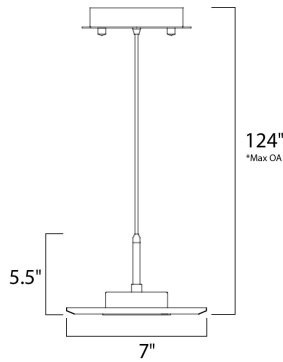

\*max overall height

**MEASUREMENTS**

DIMENSION : 7" W x 5.5" H  
 MAX OAH : 124" OAH  
 HANGING WEIGHT : 3.12 lb

**LAMPING**

INPUT VOLTAGE : 120V  
 LUMENS : 240 Rated  
 BULB : 3 x 1W LED PCB Integrated , 3W Total  
 BULB INCLUDED : (Integrated)  
 DIMMABLE : No  
 COLOR\_TEMP : 3000K