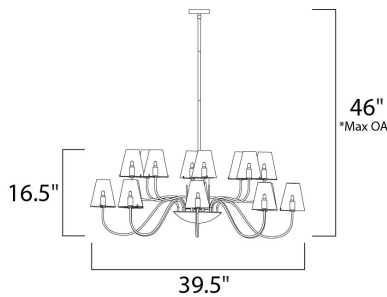

*max overall height

MEASUREMENTS

DIMENSION : 39.5" W x 16.5" H
 MAX OAH : 46" OAH
 HANGING WEIGHT : 16.5 lb

LAMPING

INPUT VOLTAGE : V
 LUMENS : 8,000 Rated
 BULB : 16 x 40W Xenon G9 , 640W Total
 BULB INCLUDED : (Included)
 DIMMABLE : Yes
 COLOR_TEMP : 2900K