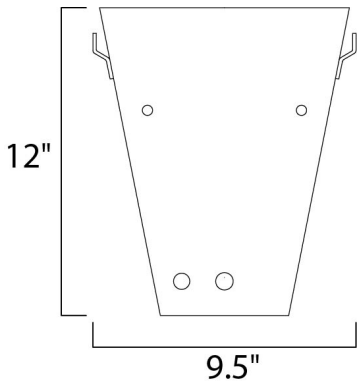

PRODUCT DESCRIPTION

Like a translucent sheath delicately draped around the most graceful form, Conico offers a delicate Opal White panel of glass floating over a slender Satin Nickel metal rod like a sophisticated designer dress on the red carpet. A study in simplicity, the hour glass shape and understated light speak of classic sophistication and impeccable taste.

MEASUREMENTS

DIMENSION : 8.5" W x 12" H x 4.5" Ext
 MAX OAH : 10.25" W x 4" H
 HANGING WEIGHT : 2.87 lb

LAMPING

INPUT VOLTAGE : 120V
 BULB : 1 x 60W Incandescent E26 , 60W Total
 BULB INCLUDED : (Not Included)
 DIMMABLE : Yes