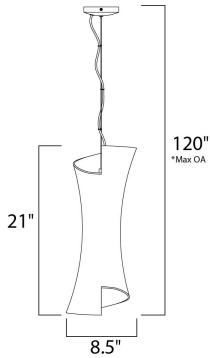

PRODUCT DESCRIPTION

Like a translucent sheath delicately draped around the most graceful form, Conico offers a delicate Opal White panel of glass floating over a slender Satin Nickel metal rod like a sophisticated designer dress on the red carpet. A study in simplicity, the hour glass shape and understated light speak of classic sophistication and impeccable taste.

*max overall height

MEASUREMENTS

DIMENSION : 8.5" W x 21" H
 MAX OAH : 120" OAH
 HANGING WEIGHT : 7.94 lb

LAMPING

INPUT VOLTAGE : 120V
 BULB : 1 x 100W Incandescent E26 Medium , 100W Total
 BULB INCLUDED : (Not Included)
 DIMMABLE : Yes