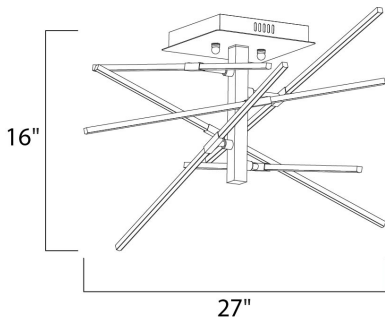

MEASUREMENTS

DIMENSION : 27" L x 27" W x 16" H
 HANGING WEIGHT : 6.6 lb

LAMPING

INPUT VOLTAGE : 120V
 LUMENS : 2,300 Rated (850 Del.)
 BULB : 1 x 34W LED PCB Integrated , 34W Total
 BULB INCLUDED : (Integrated)
 DIMMABLE : Triac CL
 CRI : 80+ CRI
 COLOR_TEMP : 3000K