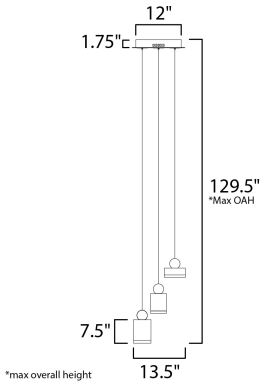

**PRODUCT DESCRIPTION**

These geometric pendants can be arranged at various heights to create both a sculptural and functional form. Housings of plated Gold in various shapes and sizes are topped with a round handle of Black and finished on the bottom with a Clear acrylic diffuser.

**MEASUREMENTS**

DIMENSION : 13.5" L x 13.5" W x 7.5" H  
 MAX OAH : 129.5" OAH  
 CANOPY : 12" W x 1.75" H x 12" L  
 HANGING WEIGHT : 7.7 lb

**LAMPING**

INPUT VOLTAGE : 120V  
 LUMENS : 1,358 Rated (1,200 Del.)  
 BULB : 1 x 19.5W LED PCB Integrated , 20W Total  
 BULB INCLUDED : (Integrated)  
 DIMMABLE : Triac CL  
 CRI : 80+ CRI  
 COLOR\_TEMP : 3000K